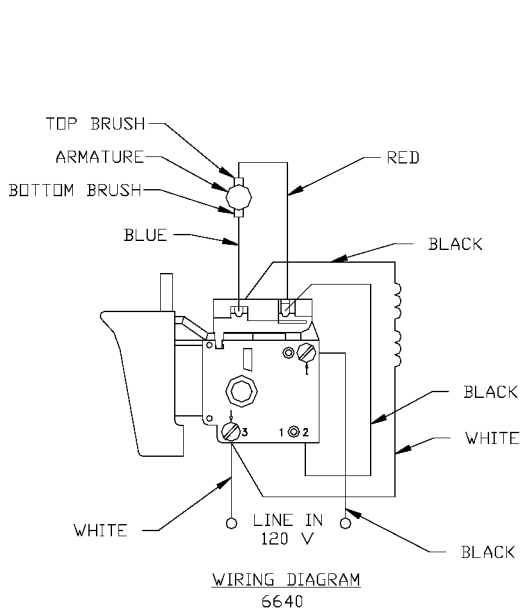

PORTER-CABLE FASTENER DRIVERS

Cable Service Center or other competent repair center

6640
6642
6645

Parts List for PC6641 Type 3

Item Number	Part Number	Description	Qty Required
1	000000-00	No Longer Available	1
1	000000-00	No Longer Available	1
1	811350	BAFFLE	1
1	811531	FAN	1
2	000000-00	No Longer Available	1
2	000000-00	No Longer Available	1
3	N119739	BRUSH & SPRING	2
3	694301	BRUSH HOLDER	2
3	694298	BRUSH INSULATOR	2
4	888146	SWITCH VSR	1
4	000000-00	No Longer Available	1
4	875868	BUTTON-FWD/REV	1
4	875868	BUTTON-FWD/REV	1
5	891461	CORD & PLUG	1
5	695854	CORDSET	1
11	330003-85	BEARING	3
15	330004-00	BEARING,NEEDLE	3
19	000000-00	No Longer Available	1
19	330003-17	BEARING,BALL	3
35	000000-00	No Longer Available	1
38	000000-00	No Longer Available	1
52	876677	MOTOR HSG PKG	1
53	000000-00	No Longer Available	1
53	N400620	INTERMEDIATE PLATE	1
57	876612	HANDLE SET	1
57	876612	HANDLE SET	1
100	810716	RELIEVER	1

Parts List for PC6641 Type 3

Item Number	Part Number	Description	Qty Required
102	861434	CORD CLAMP	1
103	882703	SCREW	10
104	900826	SCREW	10
105	000000-00	No Longer Available	10
106	864137	SCREW	10
107	000000-00	No Longer Available	1
108	864136	SCREW	10
109	694432	BEARING MOUNT	3
110	847564	SNAP RING	10
111	802214	WASHER-LCK INT	10
112	876651	SCREW	10
114	852714	SLINGER	1
115	848741	WASHER	10
116	698609	GASKET	1
117	802648	WASHER	10
118	694015	SCREW	10
122	000000-00	No Longer Available	1
123	800740	SCREW	10
124	000000-00	No Longer Available	10
144	000000-00	No Longer Available	1
145	000000-00	No Longer Available	1
146	000000-00	No Longer Available	10
147	000000-00	No Longer Available	1
149	000000-00	No Longer Available	1
150	000000-00	No Longer Available	1
151	000000-00	No Longer Available	1
160	878486	O RING	10