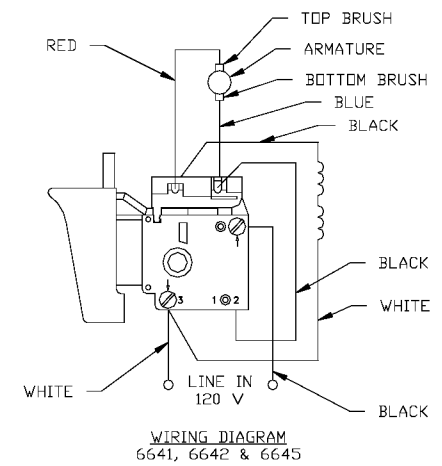

PORTER-CABLE FASTENER DRIVERS

Cable Service Center or other competent repair center

6640
6642
6645

Parts List for PC6641 Type 3

Item Number	Part Number	Description	Qty Required
1	000000-00	No Longer Available	1
1	000000-00	No Longer Available	1
1	811350	BAFFLE	1
1	811531	FAN	1
2	000000-00	No Longer Available	1
2	000000-00	No Longer Available	1
3	N119739	BRUSH & SPRING	2
3	694301	BRUSH HOLDER	2
3	694298	BRUSH INSULATOR	2
4	888146	SWITCH VSR	1
4	000000-00	No Longer Available	1
4	875868	BUTTON-FWD/REV	1
4	875868	BUTTON-FWD/REV	1
5	891461	CORD & PLUG	1
5	695854	CORDSET	1
11	330003-85	BEARING	3
15	330004-00	BEARING,NEEDLE	3
19	000000-00	No Longer Available	1
19	330003-17	BEARING,BALL	3
35	000000-00	No Longer Available	1
38	000000-00	No Longer Available	1
52	876677	MOTOR HSG PKG	1
53	000000-00	No Longer Available	1
53	N400620	INTERMEDIATE PLATE	1
57	876612	HANDLE SET	1
57	876612	HANDLE SET	1
100	810716	RELIEVER	1

Parts List for PC6641 Type 3

Item Number	Part Number	Description	Qty Required
102	861434	CORD CLAMP	1
103	882703	SCREW	10
104	900826	SCREW	10
105	000000-00	No Longer Available	10
106	864137	SCREW	10
107	000000-00	No Longer Available	1
108	864136	SCREW	10
109	694432	BEARING MOUNT	3
110	847564	SNAP RING	10
111	802214	WASHER-LCK INT	10
112	876651	SCREW	10
114	852714	SLINGER	1
115	848741	WASHER	10
116	698609	GASKET	1
117	802648	WASHER	10
118	694015	SCREW	10
122	000000-00	No Longer Available	1
123	800740	SCREW	10
124	000000-00	No Longer Available	10
144	000000-00	No Longer Available	1
145	000000-00	No Longer Available	1
146	000000-00	No Longer Available	10
147	000000-00	No Longer Available	1
149	000000-00	No Longer Available	1
150	000000-00	No Longer Available	1
151	000000-00	No Longer Available	1
160	878486	O RING	10