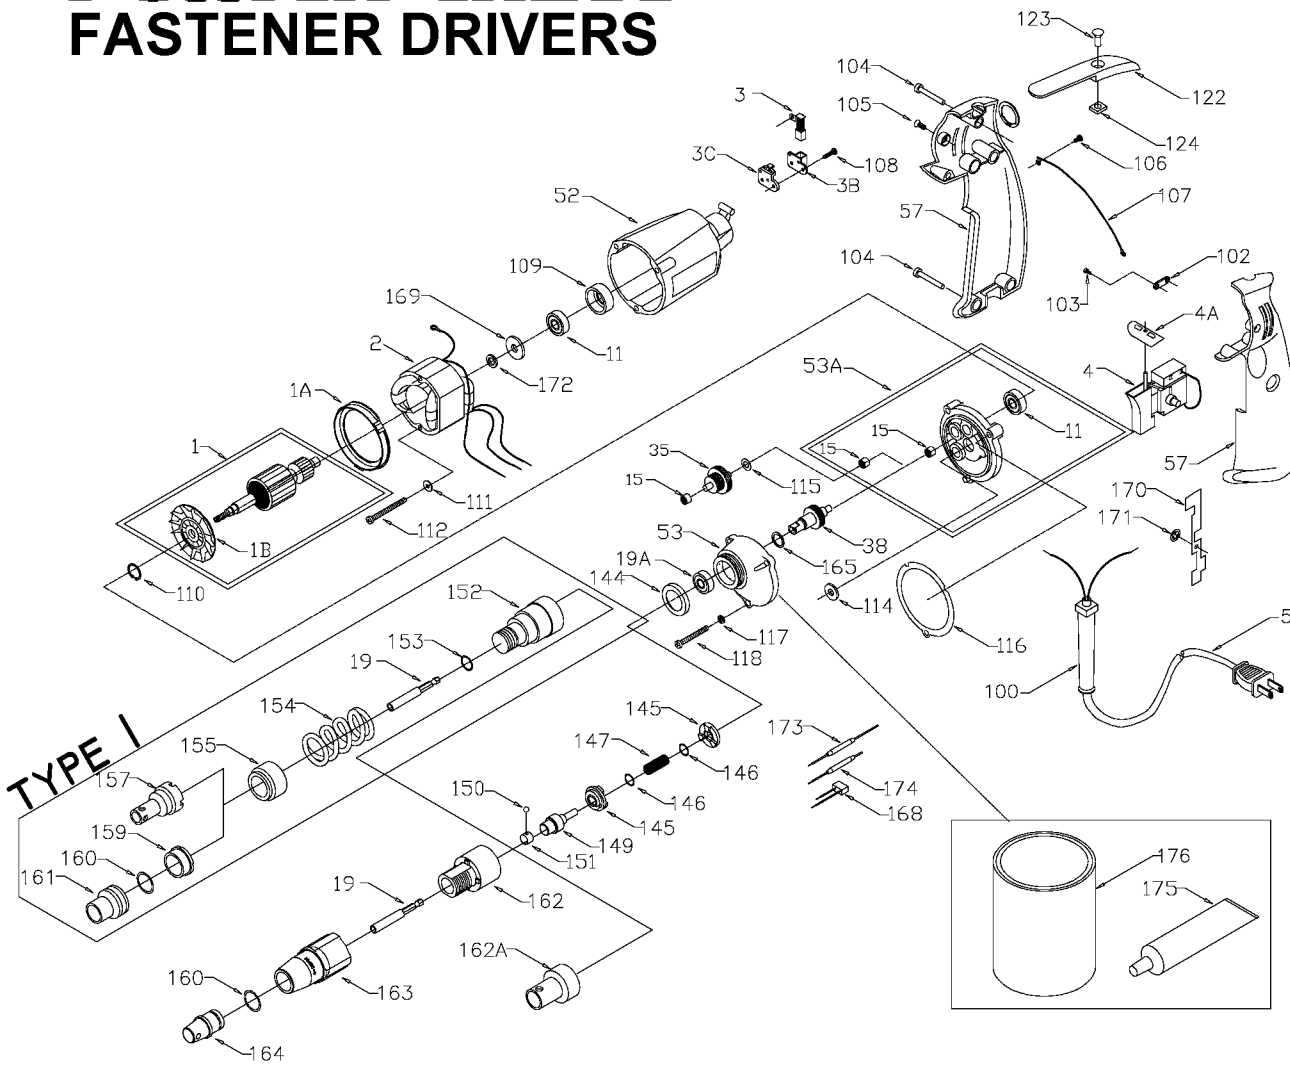

PORTER-CABLE FASTENER DRIVERS

Cable Service Center or other competent repair center

6640
6642
6645

Parts List for PC6641 Type 3

Item Number	Part Number	Description	Qty Required
1	000000-00	No Longer Available	1
1	000000-00	No Longer Available	1
1	811350	BAFFLE	1
1	811531	FAN	1
2	000000-00	No Longer Available	1
2	000000-00	No Longer Available	1
3	N119739	BRUSH & SPRING	2
3	694301	BRUSH HOLDER	2
3	694298	BRUSH INSULATOR	2
4	888146	SWITCH VSR	1
4	000000-00	No Longer Available	1
4	875868	BUTTON-FWD/REV	1
4	875868	BUTTON-FWD/REV	1
5	891461	CORD & PLUG	1
5	695854	CORDSET	1
11	330003-85	BEARING	3
15	330004-00	BEARING,NEEDLE	3
19	000000-00	No Longer Available	1
19	330003-17	BEARING,BALL	3
35	000000-00	No Longer Available	1
38	000000-00	No Longer Available	1
52	876677	MOTOR HSG PKG	1
53	000000-00	No Longer Available	1
53	N400620	INTERMEDIATE PLATE	1
57	876612	HANDLE SET	1
57	876612	HANDLE SET	1
100	810716	RELIEVER	1

Parts List for PC6641 Type 3

Item Number	Part Number	Description	Qty Required
102	861434	CORD CLAMP	1
103	882703	SCREW	10
104	900826	SCREW	10
105	000000-00	No Longer Available	10
106	864137	SCREW	10
107	000000-00	No Longer Available	1
108	864136	SCREW	10
109	694432	BEARING MOUNT	3
110	847564	SNAP RING	10
111	802214	WASHER-LCK INT	10
112	876651	SCREW	10
114	852714	SLINGER	1
115	848741	WASHER	10
116	698609	GASKET	1
117	802648	WASHER	10
118	694015	SCREW	10
122	000000-00	No Longer Available	1
123	800740	SCREW	10
124	000000-00	No Longer Available	10
144	000000-00	No Longer Available	1
145	000000-00	No Longer Available	1
146	000000-00	No Longer Available	10
147	000000-00	No Longer Available	1
149	000000-00	No Longer Available	1
150	000000-00	No Longer Available	1
151	000000-00	No Longer Available	1
160	878486	O RING	10