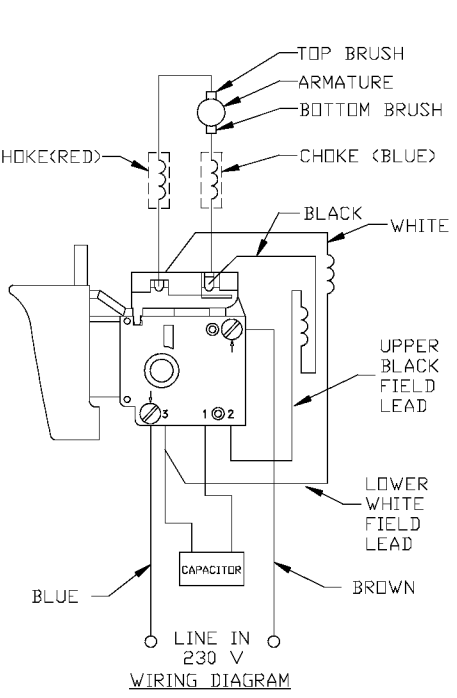

PORTER-CABLE FASTENER DRIVERS

Cable Service Center or other competent repair center

6640
6642
6645

Parts List for PC6641 Type 3

Item Number	Part Number	Description	Qty Required
1	000000-00	No Longer Available	1
1	000000-00	No Longer Available	1
1	811350	BAFFLE	1
1	811531	FAN	1
2	000000-00	No Longer Available	1
2	000000-00	No Longer Available	1
3	N119739	BRUSH & SPRING	2
3	694301	BRUSH HOLDER	2
3	694298	BRUSH INSULATOR	2
4	888146	SWITCH VSR	1
4	000000-00	No Longer Available	1
4	875868	BUTTON-FWD/REV	1
4	875868	BUTTON-FWD/REV	1
5	891461	CORD & PLUG	1
5	695854	CORDSET	1
11	330003-85	BEARING	3
15	330004-00	BEARING,NEEDLE	3
19	000000-00	No Longer Available	1
19	330003-17	BEARING,BALL	3
35	000000-00	No Longer Available	1
38	000000-00	No Longer Available	1
52	876677	MOTOR HSG PKG	1
53	000000-00	No Longer Available	1
53	N400620	INTERMEDIATE PLATE	1
57	876612	HANDLE SET	1
57	876612	HANDLE SET	1
100	810716	RELIEVER	1

Parts List for PC6641 Type 3

Item Number	Part Number	Description	Qty Required
102	861434	CORD CLAMP	1
103	882703	SCREW	10
104	900826	SCREW	10
105	000000-00	No Longer Available	10
106	864137	SCREW	10
107	000000-00	No Longer Available	1
108	864136	SCREW	10
109	694432	BEARING MOUNT	3
110	847564	SNAP RING	10
111	802214	WASHER-LCK INT	10
112	876651	SCREW	10
114	852714	SLINGER	1
115	848741	WASHER	10
116	698609	GASKET	1
117	802648	WASHER	10
118	694015	SCREW	10
122	000000-00	No Longer Available	1
123	800740	SCREW	10
124	000000-00	No Longer Available	10
144	000000-00	No Longer Available	1
145	000000-00	No Longer Available	1
146	000000-00	No Longer Available	10
147	000000-00	No Longer Available	1
149	000000-00	No Longer Available	1
150	000000-00	No Longer Available	1
151	000000-00	No Longer Available	1
160	878486	O RING	10