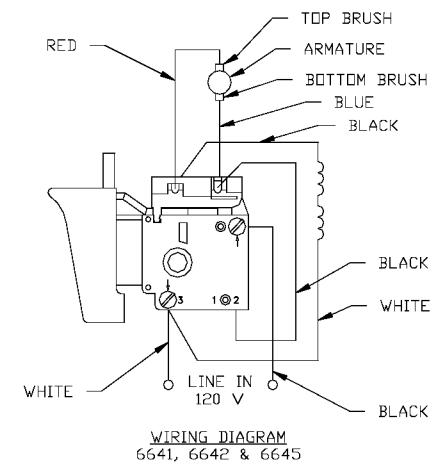

PORTER-CABLE FASTENER DRIVERS

Cable Service Center or other competent repair center

6640
6642
6645

Parts List for PC6641 Type 1

Item Number	Part Number	Description	Qty Required
1	000000-00	No Longer Available	1
1	000000-00	No Longer Available	1
1	811350	BAFFLE	1
1	811531	FAN	1
2	000000-00	No Longer Available	1
2	000000-00	No Longer Available	1
3	N119739	BRUSH & SPRING	2
3	694301	BRUSH HOLDER	2
3	694298	BRUSH INSULATOR	2
4	888146	SWITCH VSR	1
4	000000-00	No Longer Available	1
4	875868	BUTTON-FWD/REV	1
4	875868	BUTTON-FWD/REV	1
5	891461	CORD & PLUG	1
5	695854	CORDSET	1
11	330003-85	BEARING	3
15	330004-00	BEARING,NEEDLE	3
19	000000-00	No Longer Available	1
19	330003-17	BEARING,BALL	3
35	000000-00	No Longer Available	1
38	000000-00	No Longer Available	1
52	876677	MOTOR HSG PKG	1
53	000000-00	No Longer Available	1
53	N400620	INTERMEDIATE PLATE	1
57	876612	HANDLE SET	1
57	876612	HANDLE SET	1
100	810716	RELIEVER	1

Parts List for PC6641 Type 1

Item Number	Part Number	Description	Qty Required
102	861434	CORD CLAMP	1
103	882703	SCREW	10
104	900826	SCREW	10
105	000000-00	No Longer Available	10
106	864137	SCREW	10
107	000000-00	No Longer Available	1
108	864136	SCREW	10
109	694432	BEARING MOUNT	3
110	847564	SNAP RING	10
111	802214	WASHER-LCK INT	10
112	876651	SCREW	10
114	852714	SLINGER	1
115	848741	WASHER	10
116	698609	GASKET	1
117	802648	WASHER	10
118	694015	SCREW	10
122	000000-00	No Longer Available	1
123	800740	SCREW	10
124	000000-00	No Longer Available	10
145	000000-00	No Longer Available	1
146	000000-00	No Longer Available	10
147	000000-00	No Longer Available	10
149	000000-00	No Longer Available	1
150	000000-00	No Longer Available	1
151	000000-00	No Longer Available	1
152	000000-00	No Longer Available	1
153	000000-00	No Longer Available	10