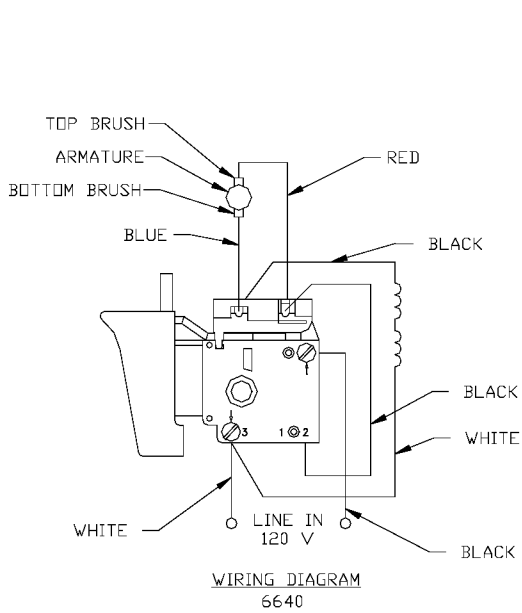

PORTER-CABLE FASTENER DRIVERS

Cable Service Center or other competent repair center

6640
6642
6645

Parts List for PC6641 Type 1

Item Number	Part Number	Description	Qty Required
1	000000-00	No Longer Available	1
1	000000-00	No Longer Available	1
1	811350	BAFFLE	1
1	811531	FAN	1
2	000000-00	No Longer Available	1
2	000000-00	No Longer Available	1
3	N119739	BRUSH & SPRING	2
3	694301	BRUSH HOLDER	2
3	694298	BRUSH INSULATOR	2
4	888146	SWITCH VSR	1
4	000000-00	No Longer Available	1
4	875868	BUTTON-FWD/REV	1
4	875868	BUTTON-FWD/REV	1
5	891461	CORD & PLUG	1
5	695854	CORDSET	1
11	330003-85	BEARING	3
15	330004-00	BEARING,NEEDLE	3
19	000000-00	No Longer Available	1
19	330003-17	BEARING,BALL	3
35	000000-00	No Longer Available	1
38	000000-00	No Longer Available	1
52	876677	MOTOR HSG PKG	1
53	000000-00	No Longer Available	1
53	N400620	INTERMEDIATE PLATE	1
57	876612	HANDLE SET	1
57	876612	HANDLE SET	1
100	810716	RELIEVER	1

Parts List for PC6641 Type 1

Item Number	Part Number	Description	Qty Required
102	861434	CORD CLAMP	1
103	882703	SCREW	10
104	900826	SCREW	10
105	000000-00	No Longer Available	10
106	864137	SCREW	10
107	000000-00	No Longer Available	1
108	864136	SCREW	10
109	694432	BEARING MOUNT	3
110	847564	SNAP RING	10
111	802214	WASHER-LCK INT	10
112	876651	SCREW	10
114	852714	SLINGER	1
115	848741	WASHER	10
116	698609	GASKET	1
117	802648	WASHER	10
118	694015	SCREW	10
122	000000-00	No Longer Available	1
123	800740	SCREW	10
124	000000-00	No Longer Available	10
145	000000-00	No Longer Available	1
146	000000-00	No Longer Available	10
147	000000-00	No Longer Available	10
149	000000-00	No Longer Available	1
150	000000-00	No Longer Available	1
151	000000-00	No Longer Available	1
152	000000-00	No Longer Available	1
153	000000-00	No Longer Available	10