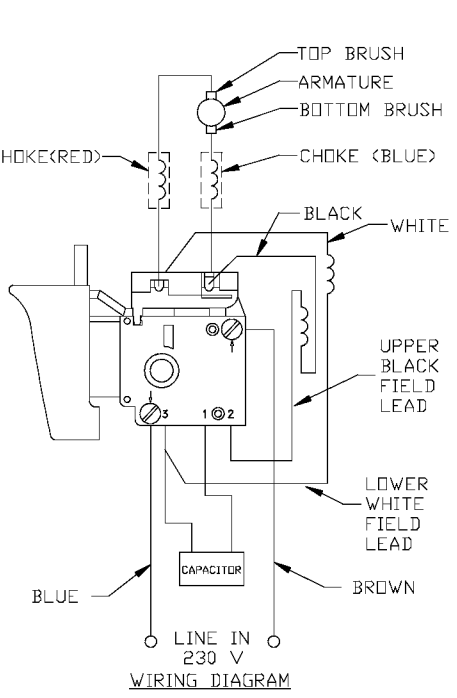

PORTER-CABLE FASTENER DRIVERS

Cable Service Center or other competent repair center

6640
6642
6645

Parts List for PC6641 Type 1

Item Number	Part Number	Description	Qty Required
1	000000-00	No Longer Available	1
1	000000-00	No Longer Available	1
1	811350	BAFFLE	1
1	811531	FAN	1
2	000000-00	No Longer Available	1
2	000000-00	No Longer Available	1
3	N119739	BRUSH & SPRING	2
3	694301	BRUSH HOLDER	2
3	694298	BRUSH INSULATOR	2
4	888146	SWITCH VSR	1
4	000000-00	No Longer Available	1
4	875868	BUTTON-FWD/REV	1
4	875868	BUTTON-FWD/REV	1
5	891461	CORD & PLUG	1
5	695854	CORDSET	1
11	330003-85	BEARING	3
15	330004-00	BEARING,NEEDLE	3
19	000000-00	No Longer Available	1
19	330003-17	BEARING,BALL	3
35	000000-00	No Longer Available	1
38	000000-00	No Longer Available	1
52	876677	MOTOR HSG PKG	1
53	000000-00	No Longer Available	1
53	N400620	INTERMEDIATE PLATE	1
57	876612	HANDLE SET	1
57	876612	HANDLE SET	1
100	810716	RELIEVER	1

Parts List for PC6641 Type 1

Item Number	Part Number	Description	Qty Required
102	861434	CORD CLAMP	1
103	882703	SCREW	10
104	900826	SCREW	10
105	000000-00	No Longer Available	10
106	864137	SCREW	10
107	000000-00	No Longer Available	1
108	864136	SCREW	10
109	694432	BEARING MOUNT	3
110	847564	SNAP RING	10
111	802214	WASHER-LCK INT	10
112	876651	SCREW	10
114	852714	SLINGER	1
115	848741	WASHER	10
116	698609	GASKET	1
117	802648	WASHER	10
118	694015	SCREW	10
122	000000-00	No Longer Available	1
123	800740	SCREW	10
124	000000-00	No Longer Available	10
145	000000-00	No Longer Available	1
146	000000-00	No Longer Available	10
147	000000-00	No Longer Available	10
149	000000-00	No Longer Available	1
150	000000-00	No Longer Available	1
151	000000-00	No Longer Available	1
152	000000-00	No Longer Available	1
153	000000-00	No Longer Available	10