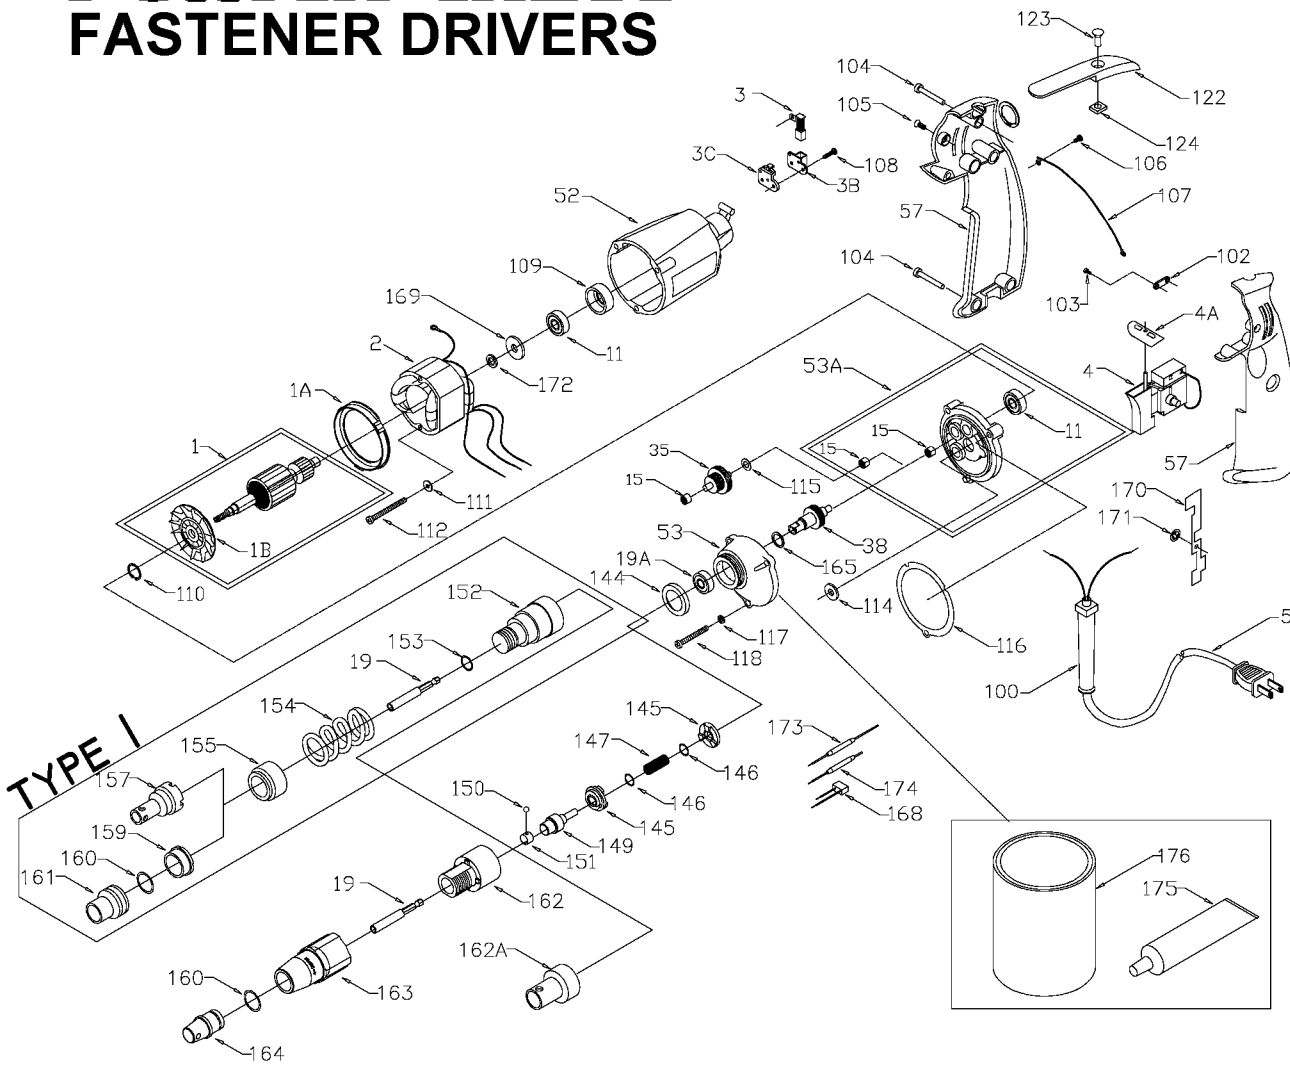

PORTER-CABLE FASTENER DRIVERS

Cable Service Center or other competent repair center

6640
6642
6645

Parts List for PC6641 Type 1

Item Number	Part Number	Description	Qty Required
1	000000-00	No Longer Available	1
1	000000-00	No Longer Available	1
1	811350	BAFFLE	1
1	811531	FAN	1
2	000000-00	No Longer Available	1
2	000000-00	No Longer Available	1
3	N119739	BRUSH & SPRING	2
3	694301	BRUSH HOLDER	2
3	694298	BRUSH INSULATOR	2
4	888146	SWITCH VSR	1
4	000000-00	No Longer Available	1
4	875868	BUTTON-FWD/REV	1
4	875868	BUTTON-FWD/REV	1
5	891461	CORD & PLUG	1
5	695854	CORDSET	1
11	330003-85	BEARING	3
15	330004-00	BEARING,NEEDLE	3
19	000000-00	No Longer Available	1
19	330003-17	BEARING,BALL	3
35	000000-00	No Longer Available	1
38	000000-00	No Longer Available	1
52	876677	MOTOR HSG PKG	1
53	000000-00	No Longer Available	1
53	N400620	INTERMEDIATE PLATE	1
57	876612	HANDLE SET	1
57	876612	HANDLE SET	1
100	810716	RELIEVER	1

Parts List for PC6641 Type 1

Item Number	Part Number	Description	Qty Required
102	861434	CORD CLAMP	1
103	882703	SCREW	10
104	900826	SCREW	10
105	000000-00	No Longer Available	10
106	864137	SCREW	10
107	000000-00	No Longer Available	1
108	864136	SCREW	10
109	694432	BEARING MOUNT	3
110	847564	SNAP RING	10
111	802214	WASHER-LCK INT	10
112	876651	SCREW	10
114	852714	SLINGER	1
115	848741	WASHER	10
116	698609	GASKET	1
117	802648	WASHER	10
118	694015	SCREW	10
122	000000-00	No Longer Available	1
123	800740	SCREW	10
124	000000-00	No Longer Available	10
145	000000-00	No Longer Available	1
146	000000-00	No Longer Available	10
147	000000-00	No Longer Available	10
149	000000-00	No Longer Available	1
150	000000-00	No Longer Available	1
151	000000-00	No Longer Available	1
152	000000-00	No Longer Available	1
153	000000-00	No Longer Available	10