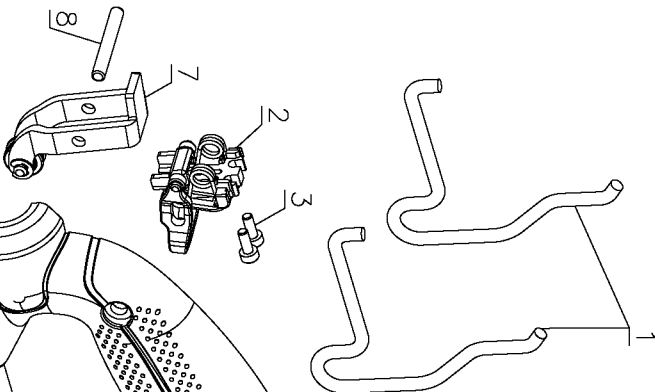

8556

Parts List for PC600JS Type 2

Item Number	Part Number	Description	Qty Required
1	90542586	GUARD	2
2	90542661	BLADE CLAMP ASY	1
3	583173-00	SCREW	2
4	90566204	BRUSH BOX ASSY	2
5	90536723-01	CORDSET	1
6	444262-00	TERMINAL	2
7	90578033	BLADE SUPPORT ASSY	1
8	90542862	PIVOT PIN	1
9	90544022SV	SHOE ASSEMBLY	1
10	330005-01	PROTECTOR,CORD	1
11	329301-00	CLAMP,CORD	1
12	90542992	COVER	1
13	90542573	KNOB	1
14	90579499	NAME PLATE	1
15	90542625	SWITCH	1
16	90542626	PC BOARD ASSY	1
856	1004501-00	RIP FENCE	1