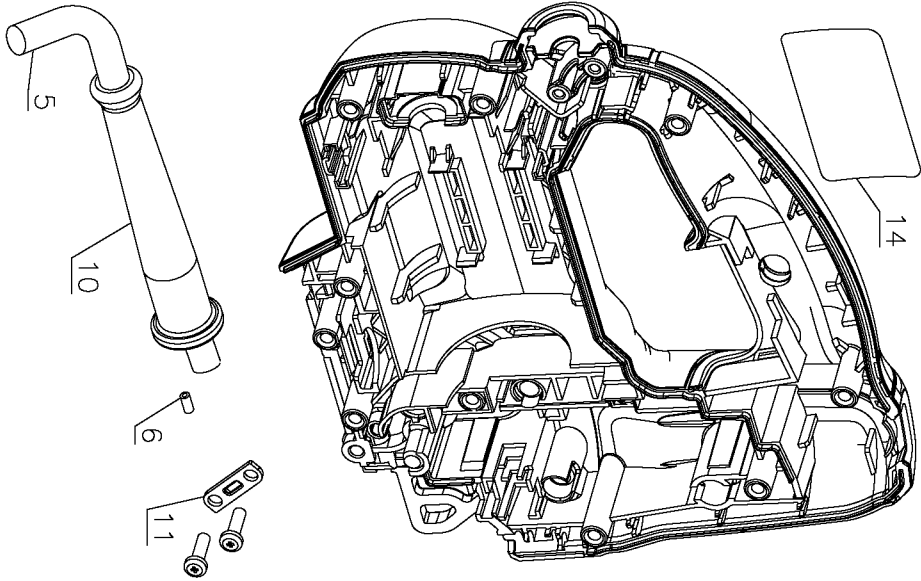

8556

Parts List for PC600JS Type 2

Item Number	Part Number	Description	Qty Required
1	90542586	GUARD	2
2	90542661	BLADE CLAMP ASY	1
3	583173-00	SCREW	2
4	90566204	BRUSH BOX ASSY	2
5	90536723-01	CORDSET	1
6	444262-00	TERMINAL	2
7	90578033	BLADE SUPPORT ASSY	1
8	90542862	PIVOT PIN	1
9	90544022SV	SHOE ASSEMBLY	1
10	330005-01	PROTECTOR,CORD	1
11	329301-00	CLAMP,CORD	1
12	90542992	COVER	1
13	90542573	KNOB	1
14	90579499	NAME PLATE	1
15	90542625	SWITCH	1
16	90542626	PC BOARD ASSY	1
856	1004501-00	RIP FENCE	1