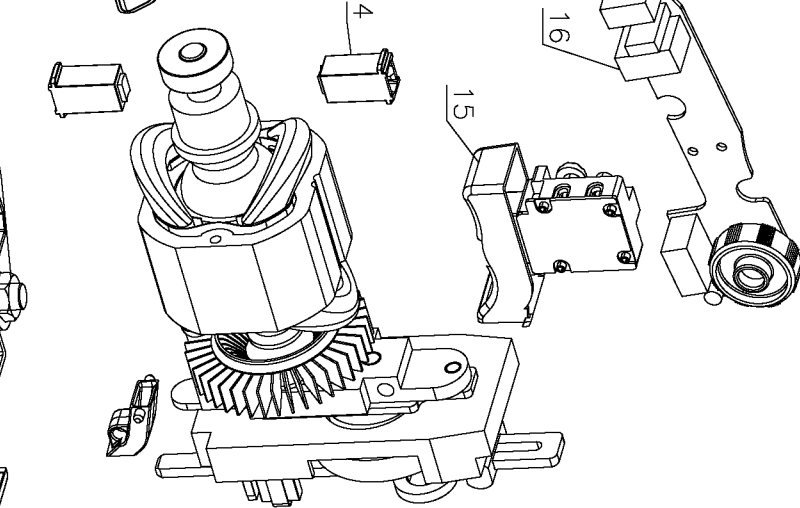

8556

Parts List for PC600JS Type 2

Item Number	Part Number	Description	Qty Required
1	90542586	GUARD	2
2	90542661	BLADE CLAMP ASY	1
3	583173-00	SCREW	2
4	90566204	BRUSH BOX ASSY	2
5	90536723-01	CORDSET	1
6	444262-00	TERMINAL	2
7	90578033	BLADE SUPPORT ASSY	1
8	90542862	PIVOT PIN	1
9	90544022SV	SHOE ASSEMBLY	1
10	330005-01	PROTECTOR,CORD	1
11	329301-00	CLAMP,CORD	1
12	90542992	COVER	1
13	90542573	KNOB	1
14	90579499	NAME PLATE	1
15	90542625	SWITCH	1
16	90542626	PC BOARD ASSY	1
856	1004501-00	RIP FENCE	1