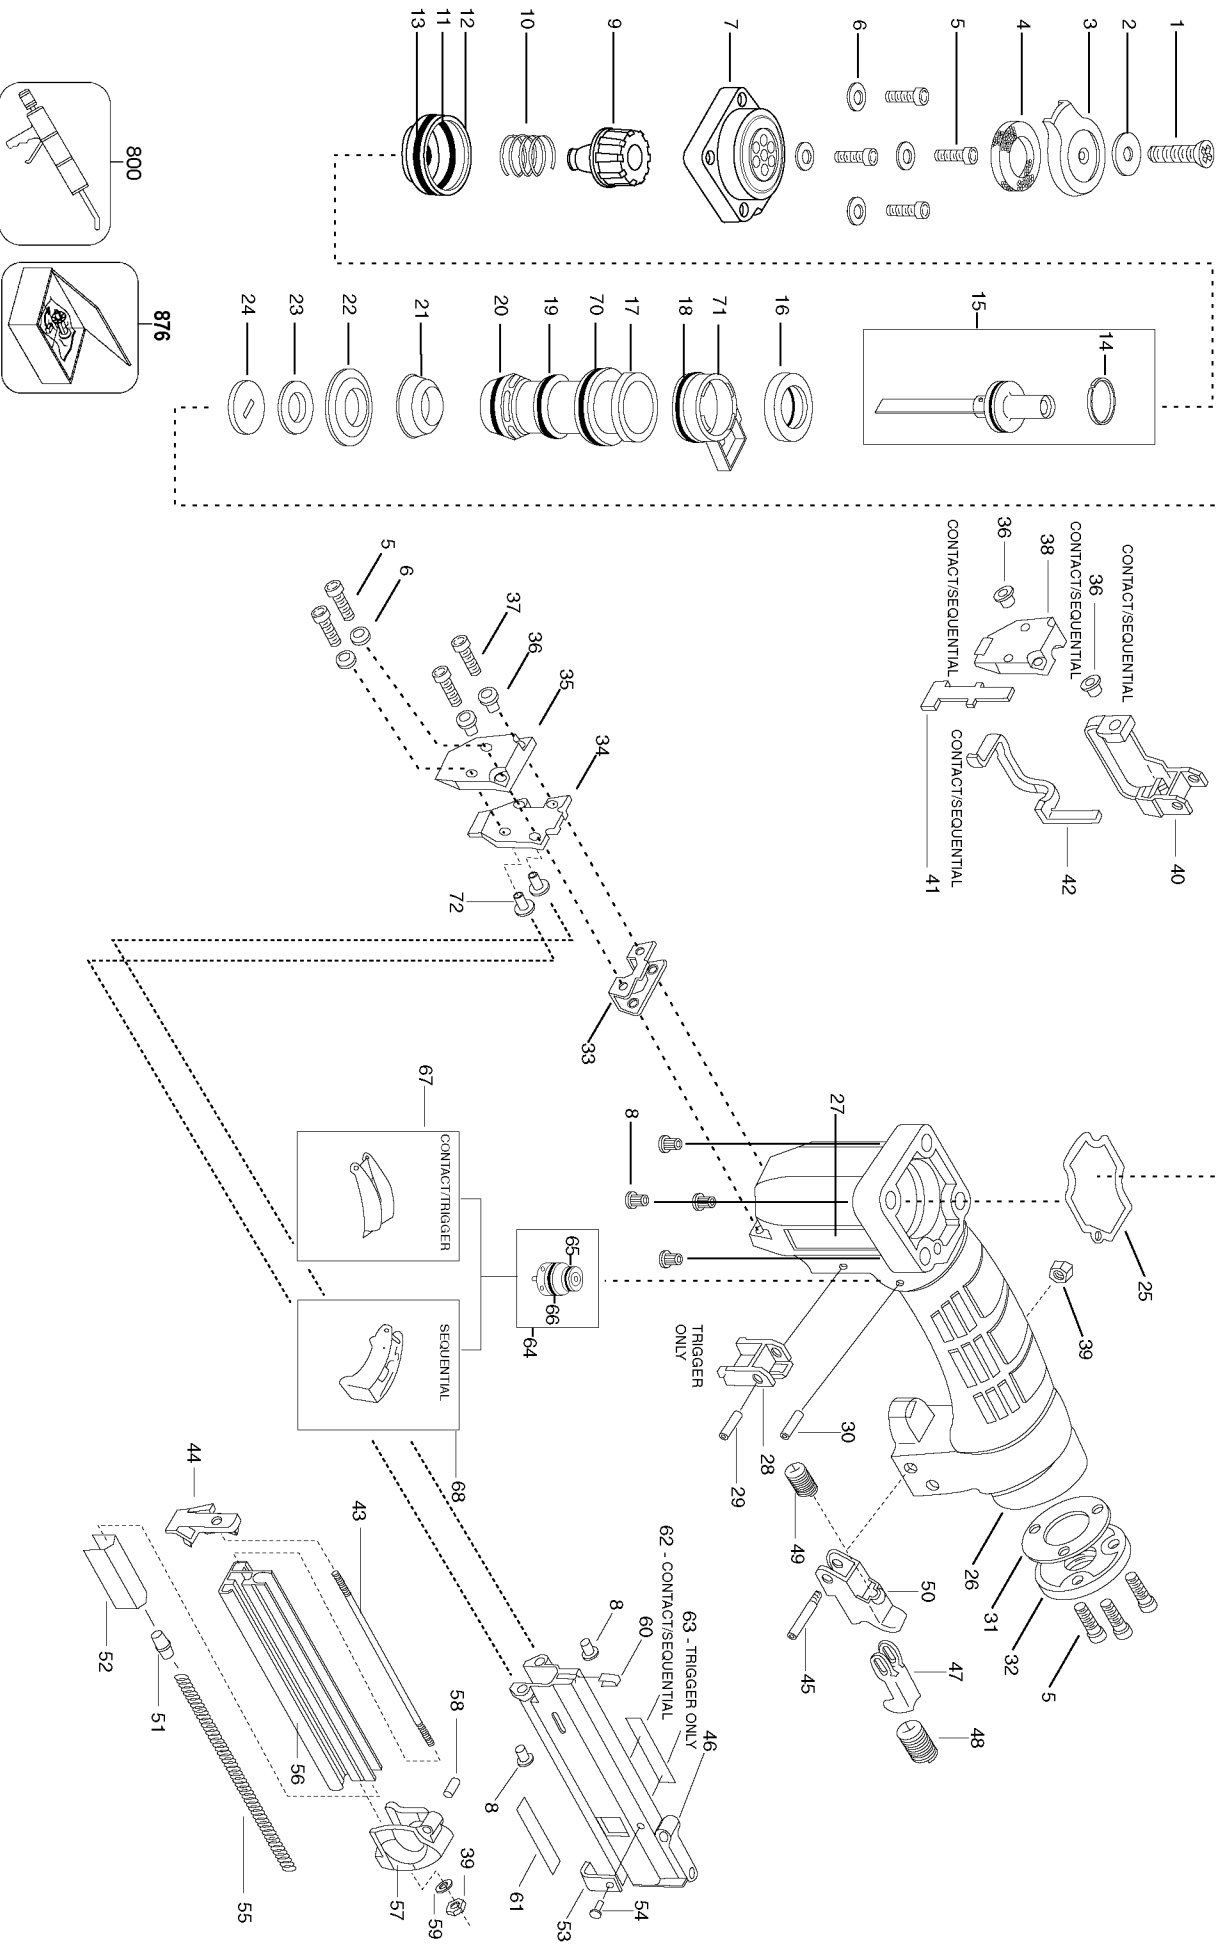

PC5000

PNEUMATIC STAPLER
ENGRAPADORA NEUMÁTICA
AGRAFEUSE PNEUMATIQUE

Parts List for PC5000 Type 0

Item Number	Part Number	Description	Qty Required
1	100297	SCREW	1
2	S32030	WASHER- SPECIAL	1
3	S32032	COVER-EXHAUST	1
4	S32045	MUFFLER	1
5	100260	SCREW	9
6	S32186	WASHER- SPECIAL	6
7	T32010	CAP WITH INSERT	1
8	S32011	INSERT-M4	6
9	T32007	BUMPER- PISTON STOP	1
10	T32028	SPRING-HEAD VALVE	1
11	108572	O-RING-26MMX2MM	1
12	9R198720	HEAD VALVE	1
13	MRG035020	O-RING-1.378X.079	1
14	S32109	RING-PISTON	1
15	000000-00	No Longer Available	1
16	T32031	SEAL-CYLINDER SLEEVE	1
17	S32208	SLEEVE-CYLINDER	1
18	RG161210	O-RING-1.612X.103 NB	1
19	T32080	CHECK SEAL	1
20	100353	O-RING-1.301X.070	1
21	102882	BUMPER	1
22	S32187	PLATE- FRAME	1
23	S32001	WASHER- URETHANE ORA	1
24	000000-00	No Longer Available	1
25	T32046	GASKET-FRAME/CAP	1
26	T32008A	FRAME	1
27	113218	LABEL-BOSTITCH	1

Parts List for PC5000 Type 0

Item Number	Part Number	Description	Qty Required
28	106173	STOP-TRIGGER	1
29	100298	PIN-SPIRAL M3X30	1
30	102549	PIN-SPECIAL SPIROL M	1
31	S32141	GASKET- END CAP	1
32	S32140	CAP-END	1
33	S32017A	ASSEMBLY-NUT PLATE	1
34	000000-00	No Longer Available	1
35	000000-00	No Longer Available	1
36	S32184	SPACER	2
37	100258	SCREW	2
38	000000-00	No Longer Available	1
39	MHE4070-100	ELASTIC STOP NUT-M4	1
40	000000-00	No Longer Available	1
41	000000-00	No Longer Available	1
42	S32127	ARM-UPPER CONTACT	1
43	101081	ROD-CORE THREADED	1
44	101070	TIP-CORE	1
45	S32066	PIN-SPECIAL	1
46	000000-00	No Longer Available	1
47	S32009	LATCH MAGAZINE	1
48	T27160	SPRING-COMPRESSION	1
49	S32024	SPRING-COMPRESSION	1
50	S32025	HANDLE-LATCH	1
51	101080	GUIDE-SPRING	1
52	101061	PUSHER	1
53	101068	STOP CORE	1
54	100209	SCREW	1