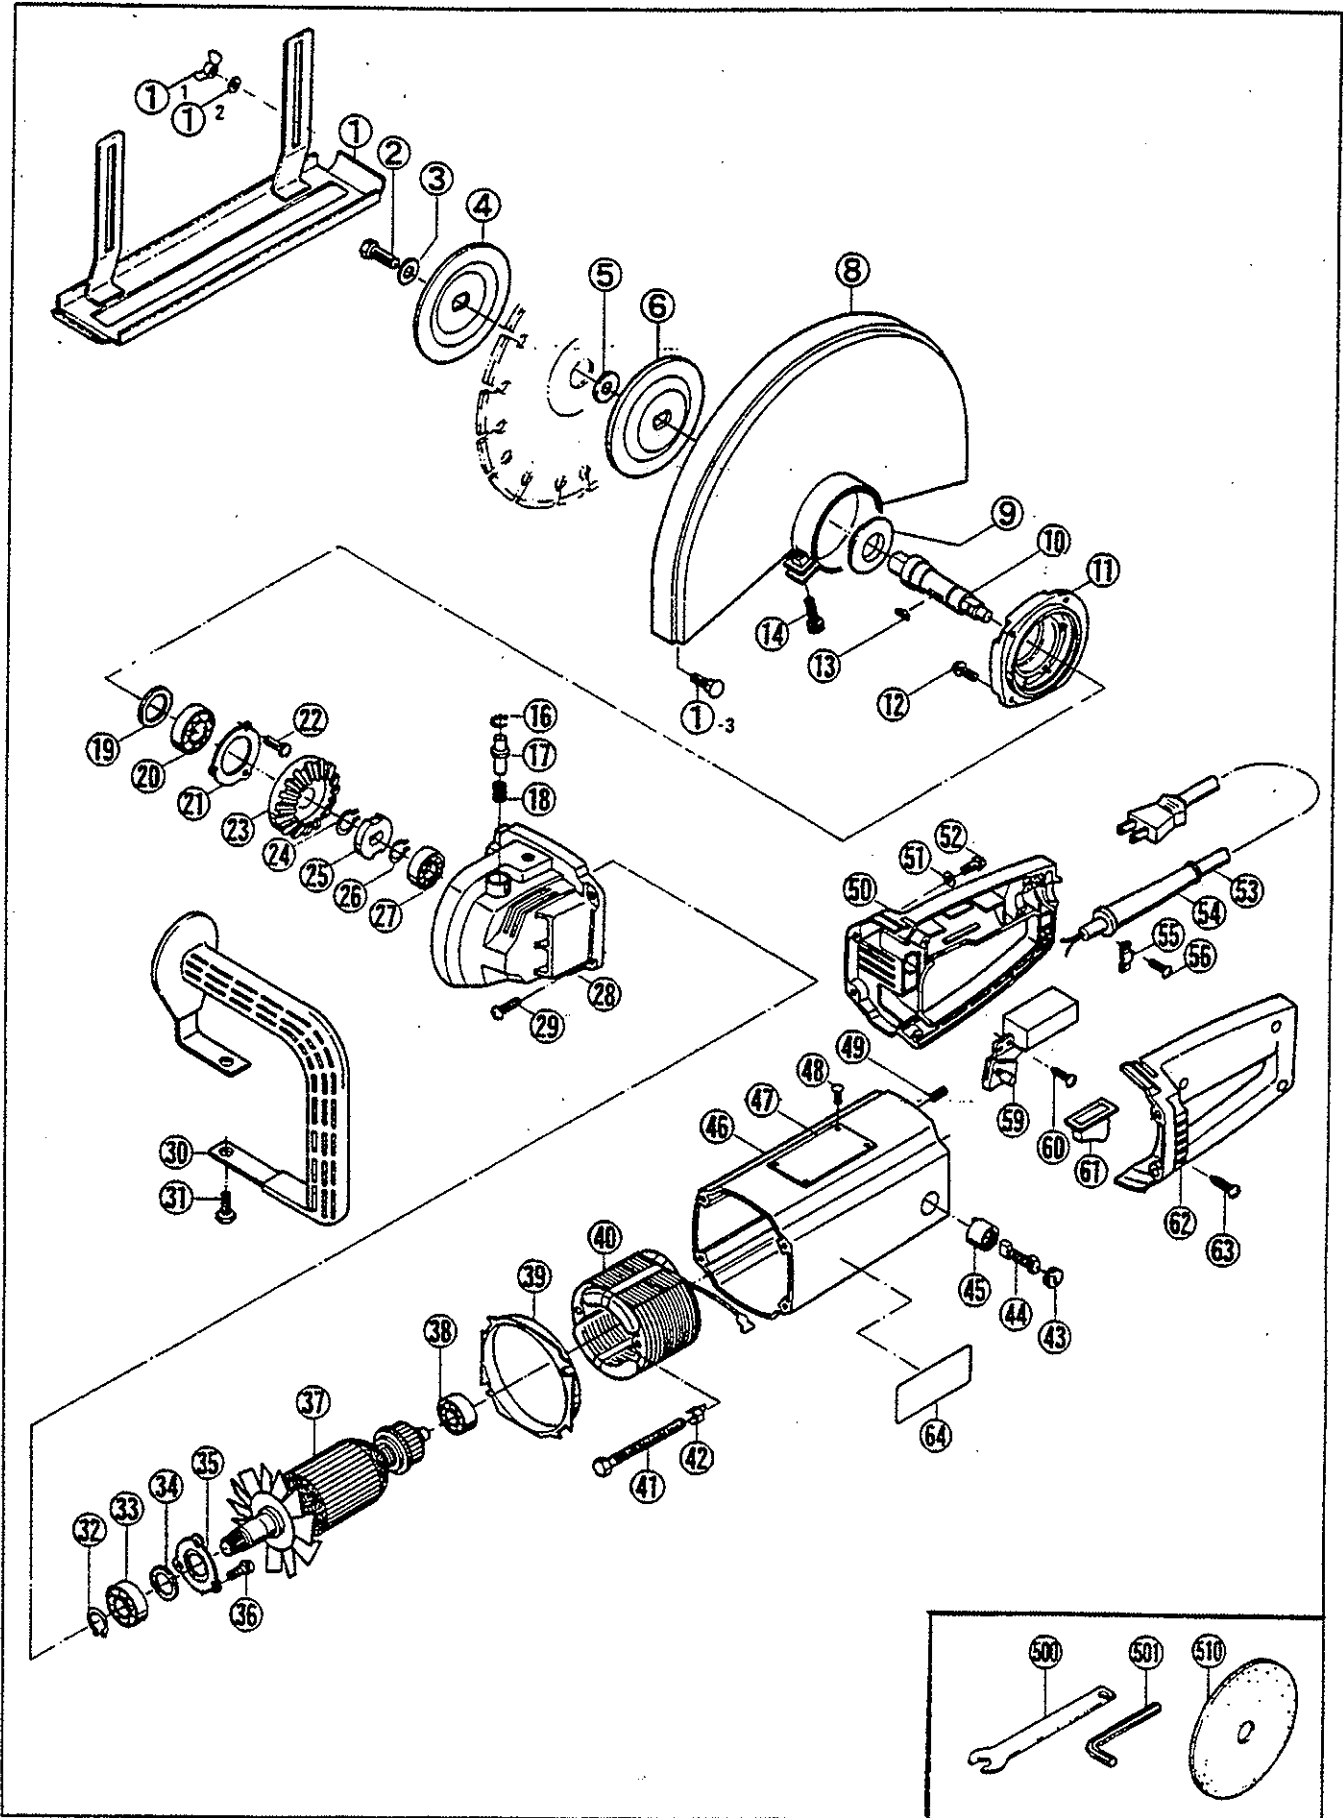

CUT-OFF-MACHINE

PC-3050

PARTS LIST FOR AFTER SALES SERVICE MODEL PC3050

	PART NO.	DESCRIPTION	QTY	REF	PART NO.	DESCRIPTION	QTY
	6010047	BASE PLATE	1	36	9020512	PHILLIPS PAN SCREW M5X12	3
1-1	9340800	WING NUT M8	2	37	6030333	ARMATURE	1
1-2	9570800	WASHER	2	38	969235005	BALL BEARING #6200LLU	1
1-3	9230820	ROUND HEAD BOLT M8X20	2	39	6490122	FAN CASING	1
2	9191020	HEX HEAD BOLT M10X20	1	40	6500313	FIELD COIL	1
3	9571000	WASHER	1	41	6130337	HEX HEAD SCREW M5X85	2
4	6940090	OUTER FLANGE	1	42	6150007	LOCK WASHER	2
5	6900120	COLLAR	1	43	6570033	BRUSH CAP	2
6	6940089	INNER FLANGE	1	44	6540363	CARBON BRUSH SET	1
8	6020063	SAFETY GUARD	1	45	6570032	BRUSH HOLDER	2
10	6110048	GEAR SHAFT	1	46	6800591	MOTOR HOUSING	1
11	6820184	GEAR CASE COVER	1	47	6910610	NAME PLATE	1
12	9020520	PHILLIPS PAN SCREW M5X20	4	48	6120009	RIVET #2	4
13	6100630	WOODRUFF KEY	1	49	9280508	CLAMP SCREW M5X8	2
14	9220820	HEX SOCKET HEAD BOLT M8X20	1	50	6830291	HANDLE (A)	1
16	6100079	RETAINING RING R-13	1	51	9560600	WASHER	4
17	6120084	STOPPER PIN	1	52	9020630	PHILLIPS PAN SCREW M6X30	4
18	6180090	COMPRESSION SPRING	1	53	6520237	CORD ASS'Y AWL#14X2X2	1
19	6390027	FELT	1	54	6560047	CORD HOLDER	1
20	971803001	BALL BEARING #6203LLB	1	55	6560073	CORD CLAMP	1
21	6151127	CLAMP PLATE	1	56	9060416	TAPPING SCREW (B) M4X16	2
	9020512	PHILLIPS PAN SCREW M5X12	3	59	6550450	TRIGGER SWITCH	1
23	6200044	FINAL GEAR	1	60	9060412	TAPPING SCREW (B) M4X12	2
24	9511700	RETAINING RING S-17	1	61	6370044	SWITCH COVER	1
25	6220027	STOPPER	1	62	6830294	HANDLE (B)	1
26	9511400	RETAINING RING S-14	1	63	9060425	TAPPING SCREW (B) M4X25	4
27	969235005	BALL BEARING #6200LLB	1	64	6920009	"RYOBI" MARK #18	1
28	6820182	GEAR CASE	1	--	6530209	FASTEN CONNECTOR	1
29	9020525	PHILLIPS PAN SCREW M5X25	4	--	9674316	LEAD WIRE	1
30	6830296	SIDE HANDLE	1				
31	9191015	HEX HEAD BOLT M10X15	2				
STANDARD ACCESSORIES							
32	9511700	RETAINING RING S-17	1	500	6240383	SINGLE-END WRENCH 17	1
33	969235003	BALL BEARING #6003LLU	1	501	6241113	HEX WRENCH KEY 6	1
34	6390020	FELT WASHER	1	510	4680011	12" CUT-OFF WHEEL MASONRY	1
35	6150380	BEARING PLATE	1				