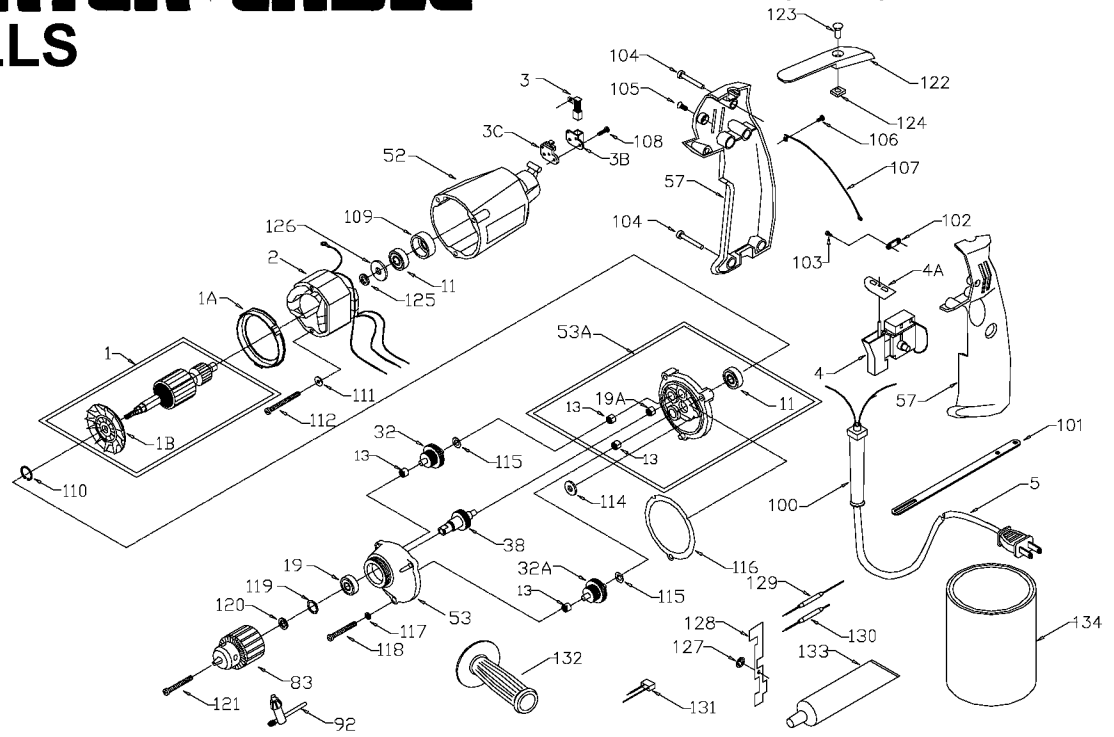

PORTER-CABLE DRILLS

WARNING: Electrical repairs should only be attempted by trained repairmen. Contact the nearest Porter-Cable Service Center or other competent repair center.

- 2601
- 2620
- 2621
- 6611
- 6614
- 6615

Parts List for PC2620 Type 1

Item Number	Part Number	Description	Qty Required
1	000000-00	No Longer Available	1
1	000000-00	No Longer Available	1
1	811350	BAFFLE	1
1	811531	FAN	1
2	000000-00	No Longer Available	1
2	000000-00	No Longer Available	1
3	N119739	BRUSH & SPRING	2
3	694301	BRUSH HOLDER	2
3	694298	BRUSH INSULATOR	2
4	000000-00	No Longer Available	1
4	888146	SWITCH VSR	1
4	875868	BUTTON-FWD/REV	1
4	875868	BUTTON-FWD/REV	1
5	891461	CORD & PLUG	1
5	695854	CORDSET	1
11	802214	WASHER-LCK INT	10
11	330003-05	BEARING,BALL	3
13	330004-00	BEARING,NEEDLE	3
19	330003-17	BEARING,BALL	3
19	330004-00	BEARING,NEEDLE	3
32	000000-00	No Longer Available	1
38	000000-00	No Longer Available	1
52	876677	MOTOR HSG PKG	1
53	000000-00	No Longer Available	1
53	N400620	INTERMEDIATE PLATE	1
57	000000-00	No Longer Available	1
57	876612	HANDLE SET	1