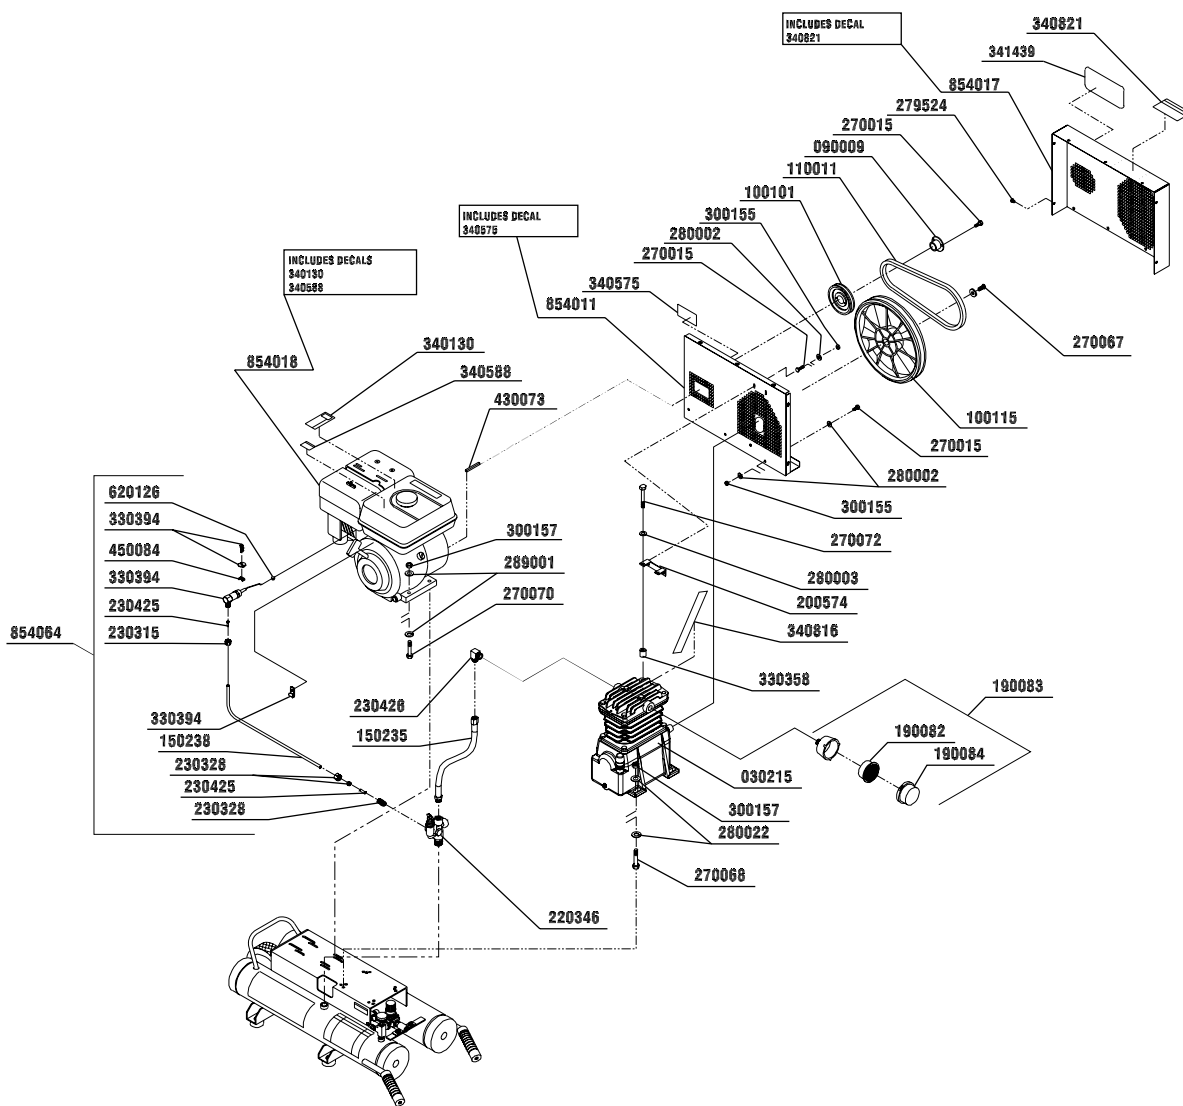

PC2017 GASOLINE AIR COMPRESSOR FEATURES

PDAC046-071403-DLG

PC2017 5.5 H.P. GASOLINE AIR COMPRESSOR

Parts Reference Guide

PDAC043-070903-RD

MTM011 Issued Date: 07/10/03

2003 by SENC0 Products, Inc. Cincinnati, OH 45244- USA

Questions? Comments? call SENC0's toll-free Action-line: 1-800-543-4596 or e-mail: Toolprof@senco.com

PC2017 GASOLINE AIR COMPRESSOR Parts Reference Guide

CTOP MARKS ARE LOCATED ON TOP SURFACE OF THE RINGS

IMPORTANT: RINGS MUST BE ASSEMBLED IN THE POSITION SHOWN AND IN THE FOLLOWING NUMERICAL SEQUENCE:

NOTE:
ONCE THE RINGS ARE IN PLACE ROTATE THEM SO THE GAPS ARE NOT ALIGNED.

OMAC0088-051303-DLG

PDAC042-070903-RD

SENCO PC2017 5.5 HP GASOLINE AIR COMPRESSOR

REPLACEMENT PARTS LIST

Part No. Description

030215	PUMP	280002	WASHER
070151	GRIP	280003S	WASHER
090009	BUSHING	280008	WASHER
100101S	SHEAVE	280022	WASHER
100115	FLYWHEEL	280023	WASHER
110011	BELT	289001	WASHER
140017	WHEEL	300155	LOCKNUT
140069	ISOLATOR	300157	LOCKNUT
150007	HOSE	330358	SPACER
150235	HOSE	330394	THROTTLE CONTROL
150238	HOSE	340130	LABEL
190082	FILTER ELEMENT	340575	LABEL
190083	FILTER ASSEMBLY	340588	LABEL
190084	FILTER CAP	340815	LABEL
200420	AXLE	340816	LABEL
200421	BRACKET	340817	LABEL
200574A01	BRACKET	340819	LABEL
200614	BRACKET	340821	LABEL
220228	VALVE	340823	LABEL
220231	REGULATOR	341439	LABEL
220257	GAUGE	420011	HOSE CLAMP
220346	VALVE	430073	KEY
230111	BUSHING	430092	PIN
230105	HOSE BARB	450084	THROTTLE CLIP
230127	NIPPLE	460951	CYLINDER HEAD
230312	VALVE	460953	CYLINDER
230315	NUT	460956	OIL DIPSTICK
230328	ADAPTER	460954	CRANKCASE
230418	ELBOW	460955	CRANKSHAFT
230425	TUBE INSERT	460957	FLANGE
230426	ELBOW	480016	BEARING
240010	NIPPLE	620126	THROTTLE CONTROLADAPTER
240082	PLUG	700326	GASKET KIT
260246	OIL SEAL SHAFT	700327	VALVE PLATE KIT
270014	SCREW	700328	GASKET KIT
270015	BOLT	700329	PISTON KIT
270067	BOLT	854011	BELTGUARD BACK
270068	BOLT	854017	BELTGUARD
270070	BOLT	854018	ENGINE
270071	BOLT	854073	AIR TANK
270072	SCREW		
270576	BOLT		
279524	BOLT		