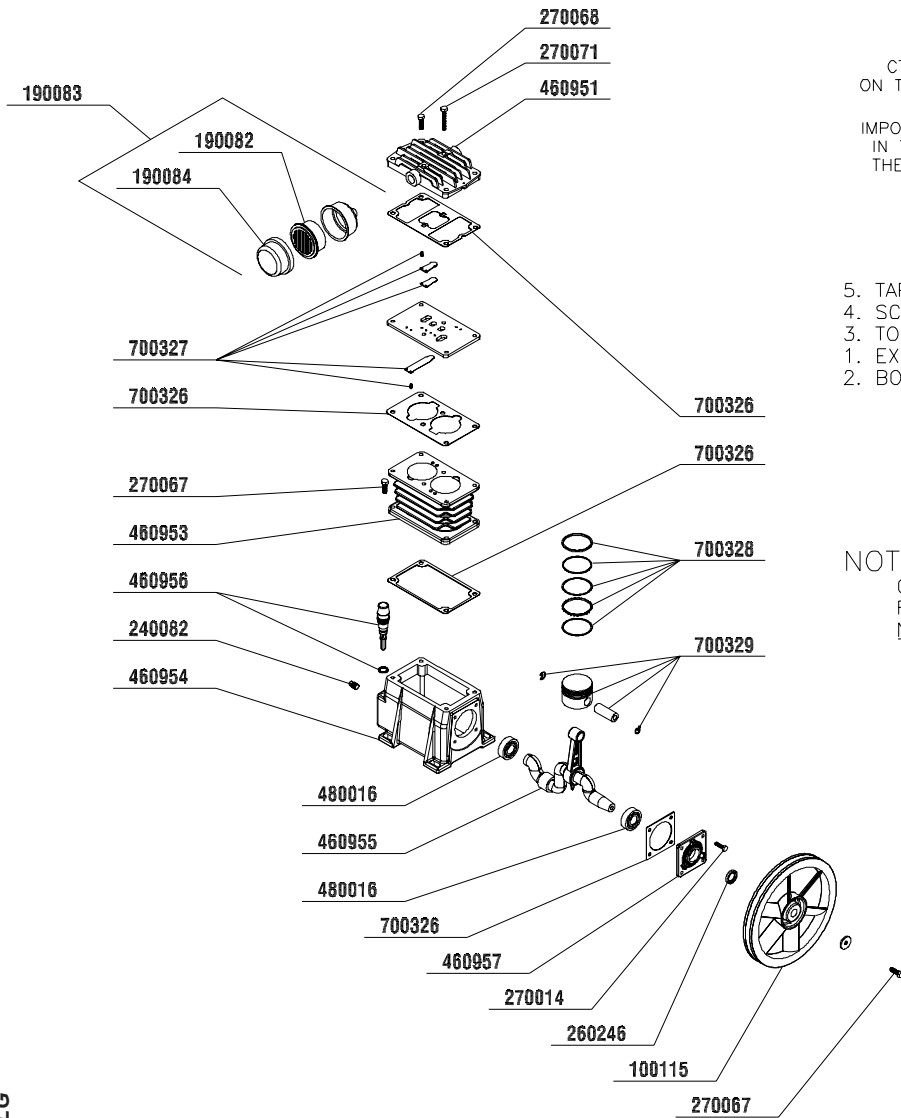

PC2017 GASOLINE AIR COMPRESSOR FEATURES

PDAC046-071403-DLG

PC2017 5.5 H.P. GASOLINE AIR COMPRESSOR

Parts Reference Guide

PDAC043-070903-RD

MTM011 Issued Date: 07/10/03

2003 by SENC0 Products, Inc. Cincinnati, OH 45244- USA

Questions? Comments? call SENC0's toll-free Action-line: 1-800-543-4596 or e-mail: Toolprof@senco.com

PC2017 GASOLINE AIR COMPRESSOR Parts Reference Guide

CTOP MARKS ARE LOCATED ON TOP SURFACE OF THE RINGS

IMPORTANT: RINGS MUST BE ASSEMBLED IN THE POSITION SHOWN AND IN THE FOLLOWING NUMERICAL SEQUENCE:

NOTE:
ONCE THE RINGS ARE IN PLACE ROTATE THEM SO THE GAPS ARE NOT ALIGNED.

OMAC0088-051303-DLG

PDAC042-070903-RD

SENCO PC2017 5.5 HP GASOLINE AIR COMPRESSOR

REPLACEMENT PARTS LIST

Part No. Description

030215	PUMP	280002	WASHER
070151	GRIP	280003S	WASHER
090009	BUSHING	280008	WASHER
100101S	SHEAVE	280022	WASHER
100115	FLYWHEEL	280023	WASHER
110011	BELT	289001	WASHER
140017	WHEEL	300155	LOCKNUT
140069	ISOLATOR	300157	LOCKNUT
150007	HOSE	330358	SPACER
150235	HOSE	330394	THROTTLE CONTROL
150238	HOSE	340130	LABEL
190082	FILTER ELEMENT	340575	LABEL
190083	FILTER ASSEMBLY	340588	LABEL
190084	FILTER CAP	340815	LABEL
200420	AXLE	340816	LABEL
200421	BRACKET	340817	LABEL
200574A01	BRACKET	340819	LABEL
200614	BRACKET	340821	LABEL
220228	VALVE	340823	LABEL
220231	REGULATOR	341439	LABEL
220257	GAUGE	420011	HOSE CLAMP
220346	VALVE	430073	KEY
230111	BUSHING	430092	PIN
230105	HOSE BARB	450084	THROTTLE CLIP
230127	NIPPLE	460951	CYLINDER HEAD
230312	VALVE	460953	CYLINDER
230315	NUT	460956	OIL DIPSTICK
230328	ADAPTER	460954	CRANKCASE
230418	ELBOW	460955	CRANKSHAFT
230425	TUBE INSERT	460957	FLANGE
230426	ELBOW	480016	BEARING
240010	NIPPLE	620126	THROTTLE CONTROLADAPTER
240082	PLUG	700326	GASKET KIT
260246	OIL SEAL SHAFT	700327	VALVE PLATE KIT
270014	SCREW	700328	GASKET KIT
270015	BOLT	700329	PISTON KIT
270067	BOLT	854011	BELTGUARD BACK
270068	BOLT	854017	BELTGUARD
270070	BOLT	854018	ENGINE
270071	BOLT	854073	AIR TANK
270072	SCREW		
270576	BOLT		
279524	BOLT		