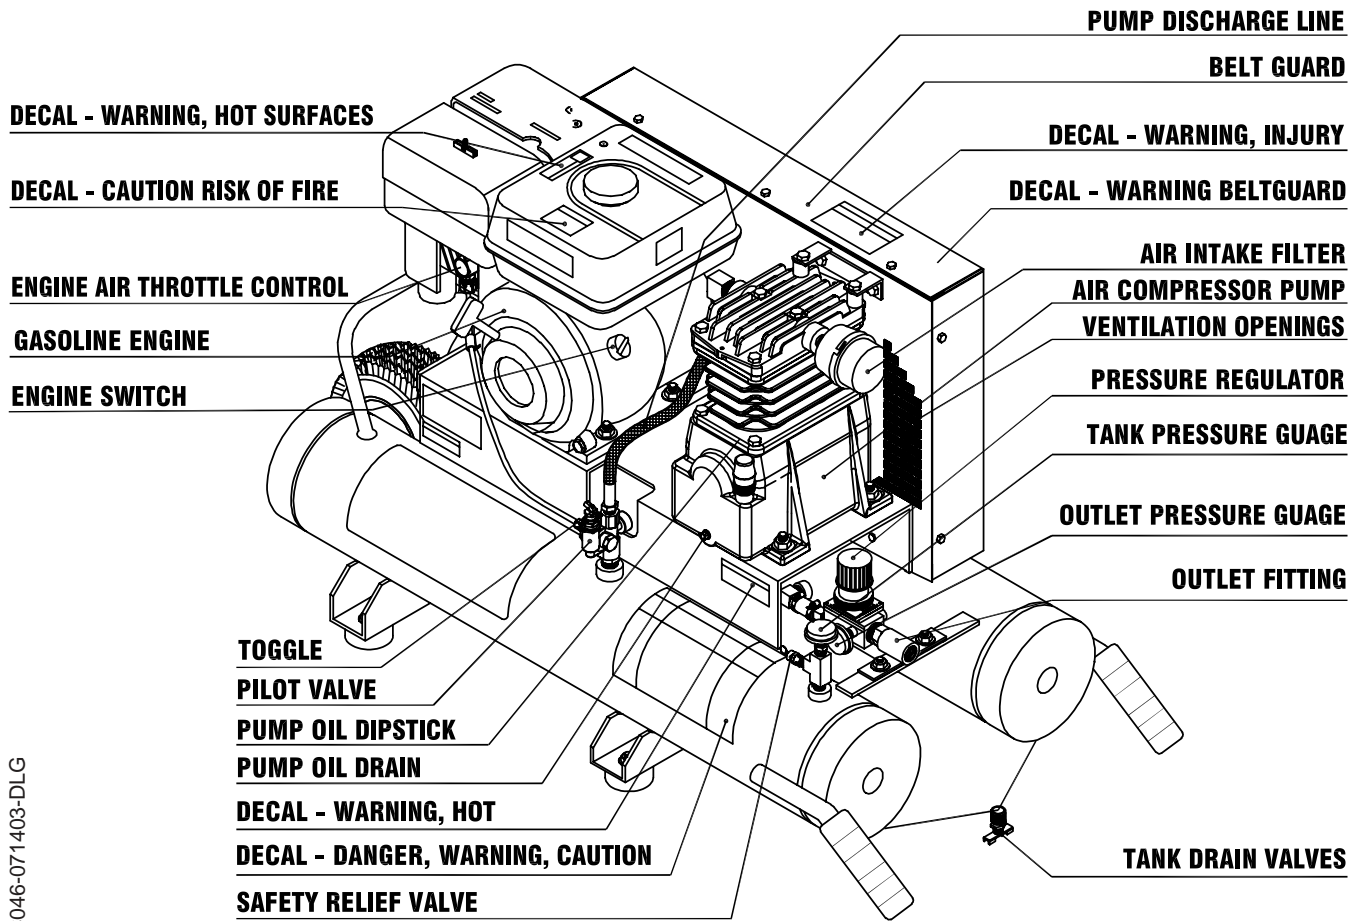

PC2017 GASOLINE AIR COMPRESSOR FEATURES

PDAC046-071403-DLG

PC2017 5.5 H.P. GASOLINE AIR COMPRESSOR

Parts Reference Guide

PDAC043-070903-RD

MTM011 Issued Date: 07/10/03

2003 by SENC0 Products, Inc. Cincinnati, OH 45244- USA

Questions? Comments? call SENC0's toll-free Action-line: 1-800-543-4596 or e-mail: Toolprof@senco.com

PC2017 GASOLINE AIR COMPRESSOR Parts Reference Guide

CTOP MARKS ARE LOCATED ON TOP SURFACE OF THE RINGS

SENCO PC2017 5.5 HP GASOLINE AIR COMPRESSOR

REPLACEMENT PARTS LIST

Part No. Description

030215	PUMP	280002	WASHER
070151	GRIP	280003S	WASHER
090009	BUSHING	280008	WASHER
100101S	SHEAVE	280022	WASHER
100115	FLYWHEEL	280023	WASHER
110011	BELT	289001	WASHER
140017	WHEEL	300155	LOCKNUT
140069	ISOLATOR	300157	LOCKNUT
150007	HOSE	330358	SPACER
150235	HOSE	330394	THROTTLE CONTROL
150238	HOSE	340130	LABEL
190082	FILTER ELEMENT	340575	LABEL
190083	FILTER ASSEMBLY	340588	LABEL
190084	FILTER CAP	340815	LABEL
200420	AXLE	340816	LABEL
200421	BRACKET	340817	LABEL
200574A01	BRACKET	340819	LABEL
200614	BRACKET	340821	LABEL
220228	VALVE	340823	LABEL
220231	REGULATOR	341439	LABEL
220257	GAUGE	420011	HOSE CLAMP
220346	VALVE	430073	KEY
230111	BUSHING	430092	PIN
230105	HOSE BARB	450084	THROTTLE CLIP
230127	NIPPLE	460951	CYLINDER HEAD
230312	VALVE	460953	CYLINDER
230315	NUT	460956	OIL DIPSTICK
230328	ADAPTER	460954	CRANKCASE
230418	ELBOW	460955	CRANKSHAFT
230425	TUBE INSERT	460957	FLANGE
230426	ELBOW	480016	BEARING
240010	NIPPLE	620126	THROTTLE CONTROLADAPTER
240082	PLUG	700326	GASKET KIT
260246	OIL SEAL SHAFT	700327	VALVE PLATE KIT
270014	SCREW	700328	GASKET KIT
270015	BOLT	700329	PISTON KIT
270067	BOLT	854011	BELTGUARD BACK
270068	BOLT	854017	BELTGUARD
270070	BOLT	854018	ENGINE
270071	BOLT	854073	AIR TANK
270072	SCREW		
270576	BOLT		
279524	BOLT		