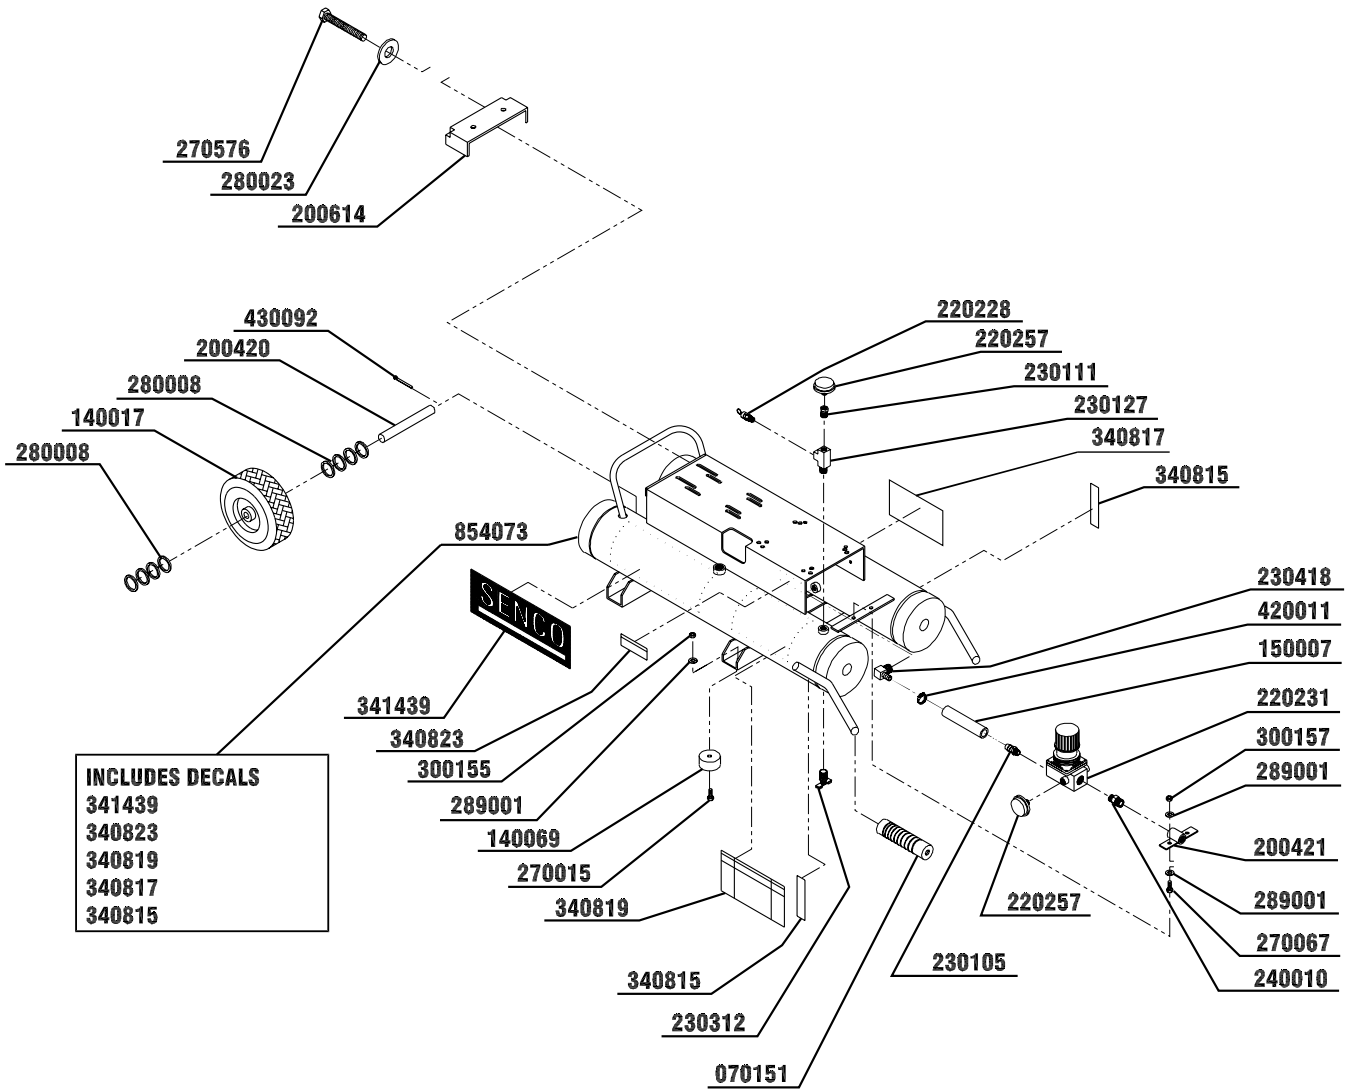

PC2017 GASOLINE AIR COMPRESSOR FEATURES

PDAC046-071403-DLG

PC2017 5.5 H.P. GASOLINE AIR COMPRESSOR

Parts Reference Guide

PDAC043-070903-RD

MTM011 Issued Date: 07/10/03

2003 by SENC0 Products, Inc. Cincinnati, OH 45244- USA

Questions? Comments? call SENC0's toll-free Action-line: 1-800-543-4596 or e-mail: Toolprof@senco.com

PC2017 GASOLINE AIR COMPRESSOR Parts Reference Guide

CTOP MARKS ARE LOCATED ON TOP SURFACE OF THE RINGS

IMPORTANT: RINGS MUST BE ASSEMBLED IN THE POSITION SHOWN AND IN THE FOLLOWING NUMERICAL SEQUENCE:

NOTE:
ONCE THE RINGS ARE IN PLACE ROTATE THEM SO THE GAPS ARE NOT ALIGNED.

OMAC0088-051303-DLG

PDAC042-070903-RD

SENCO PC2017 5.5 HP GASOLINE AIR COMPRESSOR

REPLACEMENT PARTS LIST

Part No. Description

030215	PUMP	280002	WASHER
070151	GRIP	280003S	WASHER
090009	BUSHING	280008	WASHER
100101S	SHEAVE	280022	WASHER
100115	FLYWHEEL	280023	WASHER
110011	BELT	289001	WASHER
140017	WHEEL	300155	LOCKNUT
140069	ISOLATOR	300157	LOCKNUT
150007	HOSE	330358	SPACER
150235	HOSE	330394	THROTTLE CONTROL
150238	HOSE	340130	LABEL
190082	FILTER ELEMENT	340575	LABEL
190083	FILTER ASSEMBLY	340588	LABEL
190084	FILTER CAP	340815	LABEL
200420	AXLE	340816	LABEL
200421	BRACKET	340817	LABEL
200574A01	BRACKET	340819	LABEL
200614	BRACKET	340821	LABEL
220228	VALVE	340823	LABEL
220231	REGULATOR	341439	LABEL
220257	GAUGE	420011	HOSE CLAMP
220346	VALVE	430073	KEY
230111	BUSHING	430092	PIN
230105	HOSE BARB	450084	THROTTLE CLIP
230127	NIPPLE	460951	CYLINDER HEAD
230312	VALVE	460953	CYLINDER
230315	NUT	460956	OIL DIPSTICK
230328	ADAPTER	460954	CRANKCASE
230418	ELBOW	460955	CRANKSHAFT
230425	TUBE INSERT	460957	FLANGE
230426	ELBOW	480016	BEARING
240010	NIPPLE	620126	THROTTLE CONTROLADAPTER
240082	PLUG	700326	GASKET KIT
260246	OIL SEAL SHAFT	700327	VALVE PLATE KIT
270014	SCREW	700328	GASKET KIT
270015	BOLT	700329	PISTON KIT
270067	BOLT	854011	BELTGUARD BACK
270068	BOLT	854017	BELTGUARD
270070	BOLT	854018	ENGINE
270071	BOLT	854073	AIR TANK
270072	SCREW		
270576	BOLT		
279524	BOLT		