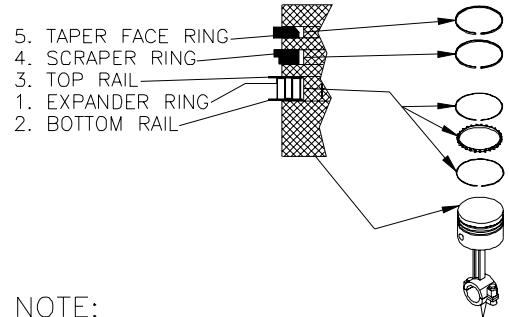

PC2017 GASOLINE AIR COMPRESSOR FEATURES

PDAC046-071403-DLG

PC2017 5.5 H.P. GASOLINE AIR COMPRESSOR

Parts Reference Guide

PDAC043-070903-RD

MTM011 Issued Date: 07/10/03

2003 by SENC0 Products, Inc. Cincinnati, OH 45244- USA

Questions? Comments? call SENC0's toll-free Action-line: 1-800-543-4596 or e-mail: Toolprof@senco.com

PC2017 GASOLINE AIR COMPRESSOR Parts Reference Guide

CTOP MARKS ARE LOCATED ON TOP SURFACE OF THE RINGS

IMPORTANT: RINGS MUST BE ASSEMBLED IN THE POSITION SHOWN AND IN THE FOLLOWING NUMERICAL SEQUENCE:

NOTE:
ONCE THE RINGS ARE IN PLACE ROTATE THEM SO THE GAPS ARE NOT ALIGNED.

OMAC0088-051303-DLG

PDAC042-070903-RD

SENCO PC2017 5.5 HP GASOLINE AIR COMPRESSOR

REPLACEMENT PARTS LIST

Part No. Description

030215	PUMP	280002	WASHER
070151	GRIP	280003S	WASHER
090009	BUSHING	280008	WASHER
100101S	SHEAVE	280022	WASHER
100115	FLYWHEEL	280023	WASHER
110011	BELT	289001	WASHER
140017	WHEEL	300155	LOCKNUT
140069	ISOLATOR	300157	LOCKNUT
150007	HOSE	330358	SPACER
150235	HOSE	330394	THROTTLE CONTROL
150238	HOSE	340130	LABEL
190082	FILTER ELEMENT	340575	LABEL
190083	FILTER ASSEMBLY	340588	LABEL
190084	FILTER CAP	340815	LABEL
200420	AXLE	340816	LABEL
200421	BRACKET	340817	LABEL
200574A01	BRACKET	340819	LABEL
200614	BRACKET	340821	LABEL
220228	VALVE	340823	LABEL
220231	REGULATOR	341439	LABEL
220257	GAUGE	420011	HOSE CLAMP
220346	VALVE	430073	KEY
230111	BUSHING	430092	PIN
230105	HOSE BARB	450084	THROTTLE CLIP
230127	NIPPLE	460951	CYLINDER HEAD
230312	VALVE	460953	CYLINDER
230315	NUT	460956	OIL DIPSTICK
230328	ADAPTER	460954	CRANKCASE
230418	ELBOW	460955	CRANKSHAFT
230425	TUBE INSERT	460957	FLANGE
230426	ELBOW	480016	BEARING
240010	NIPPLE	620126	THROTTLE CONTROLADAPTER
240082	PLUG	700326	GASKET KIT
260246	OIL SEAL SHAFT	700327	VALVE PLATE KIT
270014	SCREW	700328	GASKET KIT
270015	BOLT	700329	PISTON KIT
270067	BOLT	854011	BELTGUARD BACK
270068	BOLT	854017	BELTGUARD
270070	BOLT	854018	ENGINE
270071	BOLT	854073	AIR TANK
270072	SCREW		
270576	BOLT		
279524	BOLT		