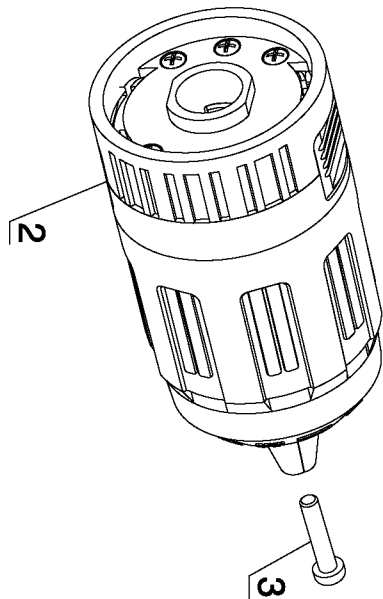

1

856

866

871

861

2

3

Parts List for PC180HDK-2 Type 1

Item Number	Part Number	Description	Qty Required
1	90542505	DRILL, HAMMER	1
2	90534907	CHUCK	1
3	5103096-01	SCREW	1
856	90536563	SIDE HANDLE ASY	1
861	90532919	KIT BOX	1
866	90543485	18V BATTERY	2
871	90545445	CHARGER	1