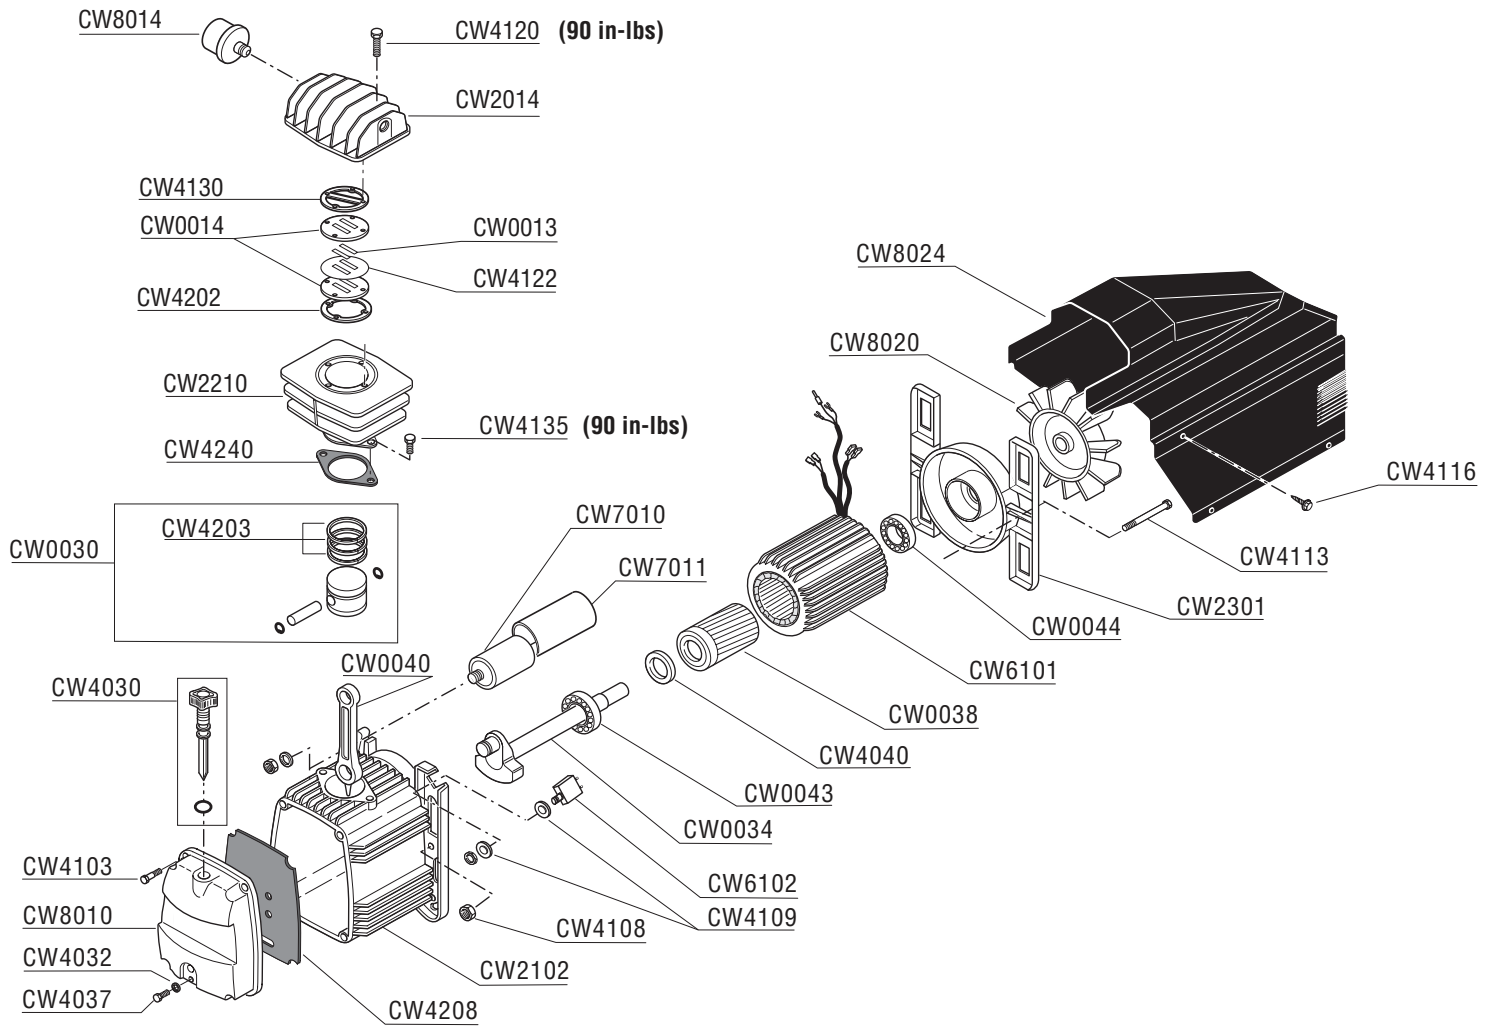

PC1131 Electric Compressor

Parts Reference Guide

*** Schematic drawings inside**

SENCO PRODUCTS, INC.
8485 Broadwell Road.
Cincinnati, Oh. 45244
www.senco.com

Questions? Comments? call Senco's toll-free Action-line:
1-800-543-4596 (North & South America only)
or e-mail: toolprof@senco.com

PC1131 Electric Compressor

SENCO®

PC1131 Electric Compressor

REPLACEMENT PARTSLIST • LISTA DE PARTES DE REPUESTO • ERSATSTEILE-LISTE • LISTE DE PIÈCES DE RECHANGE

PART NO.	DESCRIPTION	DESCRIPCIÓN	BESCHREIBUNG	DÉSIGNATION
CW0013	REED VALVE			
CW0014	VALVE PLATE			
CW0030	COMPLETE PISTON			
CW0034	CRANKSHAFT			
CW0038	ROTOR			
CW0040	CONNECTING ROD			
CW0043	BEARING			
CW0044	BEARING			
CW1131	PUMP MK246			
CW2014	HEAD			
CW2102	CRANKCASE GASKET			
CW2210	CYLINDER			
CW2301	END COVER			
CW2311	BI-TANK			
CW2321	ISOLATOR			
CW3000	BASEPLATE			
CW4023	DRAIN VALVE			
CW4030	DIPSTICK ASSY			
CW4032	O-RING			
CW4037	SCREW			
CW4040	OIL SEAL			
CW4066	RELIEF VALVE			
CW4070	CHECK VALVE			
CW4071	SEAL			
CW4075	DISCHARGE TUBE			
CW4076	LOCKNUT			
CW4077	LOCKNUT			
CW4078	COMPRESSION FITTING			
CW4080	COMPRESSION FITTING			
CW4081	RILSAN TUBE			
CW4085	TAPPING SCREW			
CW4090	COLD START VALVE			
CW4091	T-FITTING			
CW4103	SCREW			
CW4108	NUT			
CW4109	WASHER			
CW4113	SCREW			
CW4116	TAPPING SCREW			
CW4120	SCREW			
CW4122	VALVE GASKET			
CW4130	HEAD GASKET			
CW4135	SCREW			
CW4138	NIPPLE			
CW4139	NIPPLE			
CW4202	CYLINDER GASKET			
CW4203	PISTON RING KIT			
CW4208	COVER GASKET			
CW4240	CRANKCASE GASKET			
CW4301	WASHER			
CW4302	WASHER			
CW4303	SCREW			
CW4304	NUT			
CW6100	PRESSURE SWITCH			
CW6101	STATOR+WINDING			
CW6102	OVERLOAD CUT-OUT			
CW6112	POWER CABLE			
CW7010	CAPACITOR			
CW7011	CAPACITOR COVER			
CW8010	COVER			
CW8014	INTAKE FILTER			
CW8019	GRIP			
CW8020	FAN			
CW8024	SHROUD			
CW8028	VIBRATION DAMPER			
CW9105	REGULATOR			
PC0051	TANK GAUGE			
PC0057	REGULATOR GAUGE			
PC0479	PLUG			
PC0901	QUICK COUPLER			