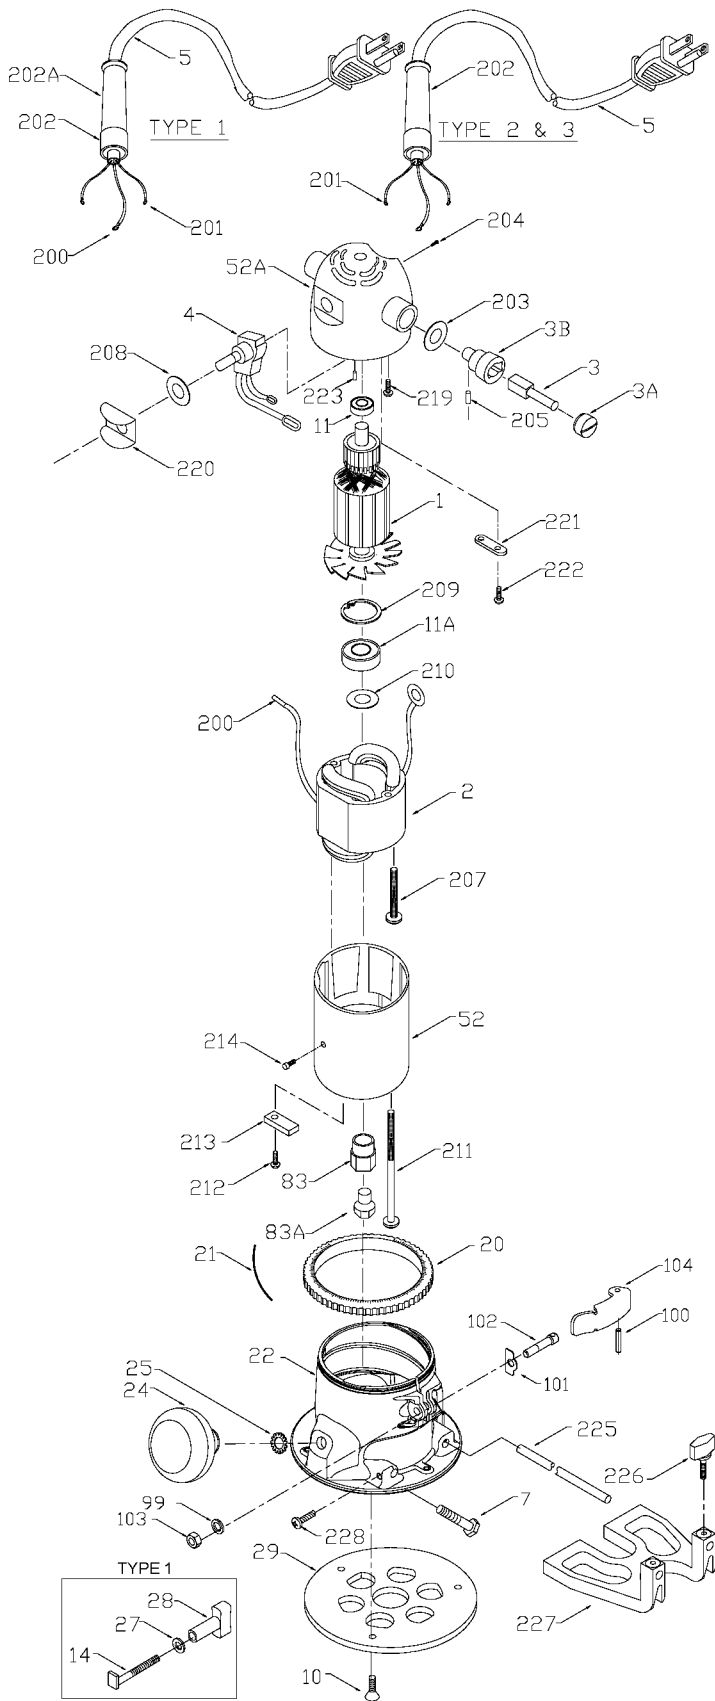

PORTER-CABLE ROUTER

Service Center or other competent repair center.

1001
1001H
1002
1002H

Parts List for PC1002 Type 3

Item Number	Part Number	Description	Qty Required
1	000000-00	No Longer Available	1
1	000000-00	No Longer Available	1
1	000000-00	No Longer Available	1
1	000000-00	No Longer Available	1
2	000000-00	No Longer Available	1
3	800838	BRUSH	2
3	000000-00	No Longer Available	2
3	000000-00	No Longer Available	1
3	000000-00	No Longer Available	2
4	842606SV	SWITCH	1
5	879182	CORD	1
7	802306	HEX HEAD SCREW	1
10	874117	SCREW	10
10	688860	SCREW	10
11	330003-85	BEARING	3
11	802311	BEARING	3
14	685526	SCREW	10
20	872998	DEPTH RING	1
21	800869	SPRING	3
22	5140096-05	SUB BASE	1
22	5140096-05	SUB BASE	1
22	5140096-05	SUB BASE	1
24	000000-00	No Longer Available	1
24	000000-00	No Longer Available	1
25	801821	WASHER	10
27	823374	WASHER	10
28	874582	CLAMP KNOB	1

Parts List for PC1002 Type 3

Item Number	Part Number	Description	Qty Required
29	42186	ROUTER SUB-BASE	1
29	875807	SUB BASE	1
52	000000-00	No Longer Available	1
52	000000-00	No Longer Available	1
83	000000-00	No Longer Available	1
83	800879	CHUCK	1
83	000000-00	No Longer Available	1
99	802417	WASHER	10
100	903118	PIN	1
101	A00323	WEAR PLATE	1
102	903120	SHAFT	1
103	903693	NUT	10
104	903114	BUCKLE	1
200	802303	CONNECTOR	1
201	849314	TERM	1
202	810716	RELIEVER	1
203	802223	WASHER	10
204	801896	SCREW	10
205	802388	SCREW	10
207	000000-00	No Longer Available	10
208	000000-00	No Longer Available	10
209	802302	RING	1
210	800865	DUSTSHIELD	1
211	000000-00	No Longer Available	10
212	884892	SCREW	10
213	000000-00	No Longer Available	1
214	800835	PIN	1