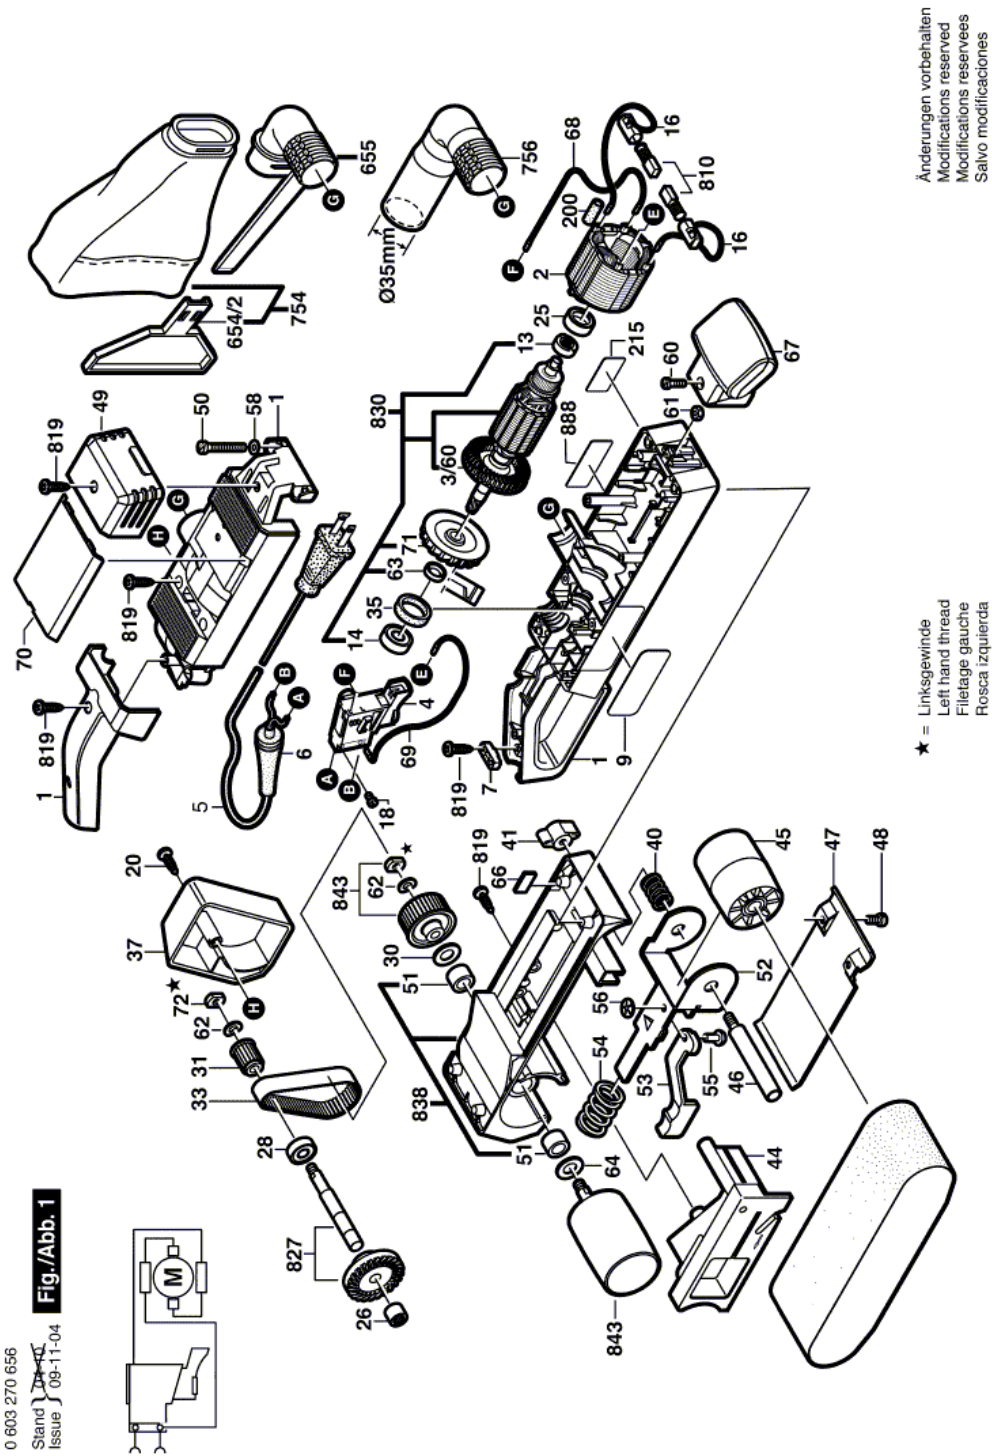

Illustration - Type E

Information subject to change without further notice.