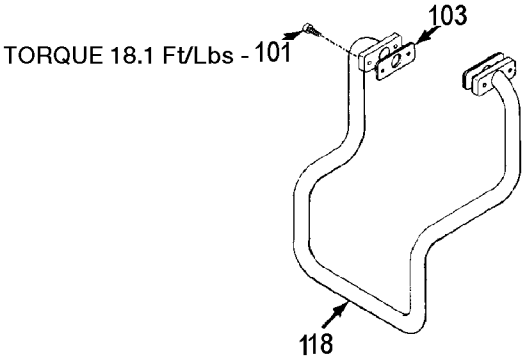

ABP-4900

TORQUE 18.1 Ft/Lbs - 101

101 - TORQUE 18.1 Ft/Lbs

101 - TORQUE 5.8 Ft/Lbs

TORQUE 18.1 Ft/Lbs - 114

101 - TORQUE 18.1 Ft/Lbs

101 - TORQUE 5.8 Ft/Lbs

101 - TORQUE 3.6 Ft/Lbs

TORQUE 18.1 Ft/Lbs

Parts List for PALJC580V2 Type 0

Item Number	Part Number	Description	Qty Required
1	N000323	VALVE GLOBE 200 PSI	1
2	A19715	VALVE CHECK 1/2NPT X	1
3	ABP-4900	PUMP	1
4	BT-226	BELT A-SEC 60.3 PITC	1
5	AC-0434	BELTGUARD OUTSIDE	1
6	AC-0433	BELTGUARD INSIDE	1
7	CAC-1004-2	BRACKET GUARD HEAD	1
8	000000-00	No Longer Available	1
9	000000-00	No Longer Available	1
11	5140110-49	PRESSURE SWITCH	1
13	000000-00	No Longer Available	1
14	SUDL-65	KEY MOTOR SHAFT	1
18	D26719	MOTOR OL 240V 2POLE	1
19	SS-559	SCREW .313-18X.375 S	1
20	000000-00	No Longer Available	1
21	000000-00	No Longer Available	1
22	N286039	DRAIN VALVE	1
24	SSF-3159	SCREW .375-16X2.00 H	1
25	SSF-3140-ZN	SCREW .375-16X1.00 H	1
26	SSF-8131	NUT SPEED 8AB U TYPE	1
27	SSF-8111-ZN	NUT .375-16 HEX WHIZ	1
28	SSF-953-ZN	SCREW #10X.625 HHW S	1
29	91895680	SCREW .250-20X.750 H	1
31	SS-8553	CONNECTOR BODY	1
32	SSW-7482	CONNECTOR CONDUIT 3/	2
33	000000-00	No Longer Available	1
36	TIA-4200	VALVE SAFETY 200 .25	1