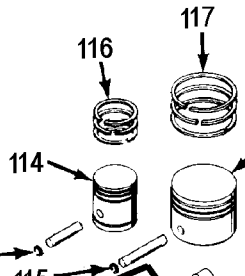

ABP-4900

TORQUE 18.1 Ft/Lbs - 101

101 - TORQUE 18.1 Ft/Lbs