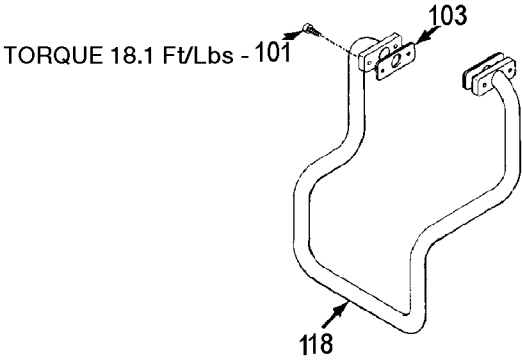

ABP-4900

TORQUE 18.1 Ft/Lbs - 101

101 - TORQUE 18.1 Ft/Lbs

101 - TORQUE 5.8 Ft/Lbs

TORQUE 18.1 Ft/Lbs - 114

101 - TORQUE 18.1 Ft/Lbs

101 - TORQUE 5.8 Ft/Lbs

101 - TORQUE 3.6 Ft/Lbs

TORQUE 18.1 Ft/Lbs

Parts List for PALJ660V2 Type 0

Item Number	Part Number	Description	Qty Required
1	N000323	VALVE GLOBE 200 PSI	1
2	A19715	VALVE CHECK 1/2NPT X	1
3	ABP-4900	PUMP	1
4	BT-226	BELT A-SEC 60.3 PITC	1
5	AC-0434	BELTGUARD OUTSIDE	1
6	AC-0433	BELTGUARD INSIDE	1
7	CAC-1004-2	BRACKET GUARD HEAD	1
8	000000-00	No Longer Available	1
9	000000-00	No Longer Available	1
11	5140110-49	PRESSURE SWITCH	1
12	000000-00	No Longer Available	1
14	SUDL-65	KEY MOTOR SHAFT	1
18	D26719	MOTOR OL 240V 2POLE	1
19	SS-559	SCREW .313-18X.375 S	1
20	000000-00	No Longer Available	1
21	000000-00	No Longer Available	1
22	N286039	DRAIN VALVE	1
24	SSF-3159	SCREW .375-16X2.00 H	1
25	SSF-3140-ZN	SCREW .375-16X1.00 H	1
26	SSF-8131	NUT SPEED 8AB U TYPE	1
27	SSF-8111-ZN	NUT .375-16 HEX WHIZ	1
28	SSF-953-ZN	SCREW #10X.625 HHW S	1
29	91895680	SCREW .250-20X.750 H	1
31	SS-8553	CONNECTOR BODY	1
32	SSW-7482	CONNECTOR CONDUIT 3/	2
36	TIA-4200	VALVE SAFETY 200 .25	1
37	SSP-7811	ASSY NUT SLEEVE 1/4	1