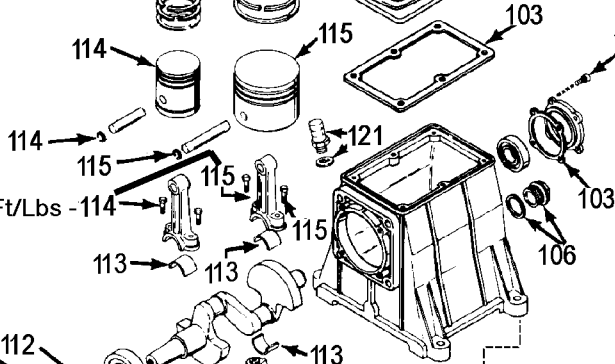

ABP-4900

TORQUE 18.1 Ft/Lbs - 101

101 - TORQUE 18.1 Ft/Lbs

101 - TORQUE 5.8 Ft/Lbs

TORQUE 18.1 Ft/Lbs - 114

101 - TORQUE 18.1 Ft/Lbs

101 - TORQUE 5.8 Ft/Lbs

101 - TORQUE 3.6 Ft/Lbs

TORQUE 18.1 Ft/Lbs

Parts List for PALJ660V2 Type 0

Item Number	Part Number	Description	Qty Required
1	N000323	VALVE GLOBE 200 PSI	1
2	A19715	VALVE CHECK 1/2NPT X	1
3	ABP-4900	PUMP	1
4	BT-226	BELT A-SEC 60.3 PITC	1
5	AC-0434	BELTGUARD OUTSIDE	1
6	AC-0433	BELTGUARD INSIDE	1
7	CAC-1004-2	BRACKET GUARD HEAD	1
8	000000-00	No Longer Available	1
9	000000-00	No Longer Available	1
11	5140110-49	PRESSURE SWITCH	1
12	000000-00	No Longer Available	1
14	SUDL-65	KEY MOTOR SHAFT	1
18	D26719	MOTOR OL 240V 2POLE	1
19	SS-559	SCREW .313-18X.375 S	1
20	000000-00	No Longer Available	1
21	000000-00	No Longer Available	1
22	N286039	DRAIN VALVE	1
24	SSF-3159	SCREW .375-16X2.00 H	1
25	SSF-3140-ZN	SCREW .375-16X1.00 H	1
26	SSF-8131	NUT SPEED 8AB U TYPE	1
27	SSF-8111-ZN	NUT .375-16 HEX WHIZ	1
28	SSF-953-ZN	SCREW #10X.625 HHW S	1
29	91895680	SCREW .250-20X.750 H	1
31	SS-8553	CONNECTOR BODY	1
32	SSW-7482	CONNECTOR CONDUIT 3/	2
36	TIA-4200	VALVE SAFETY 200 .25	1
37	SSP-7811	ASSY NUT SLEEVE 1/4	1