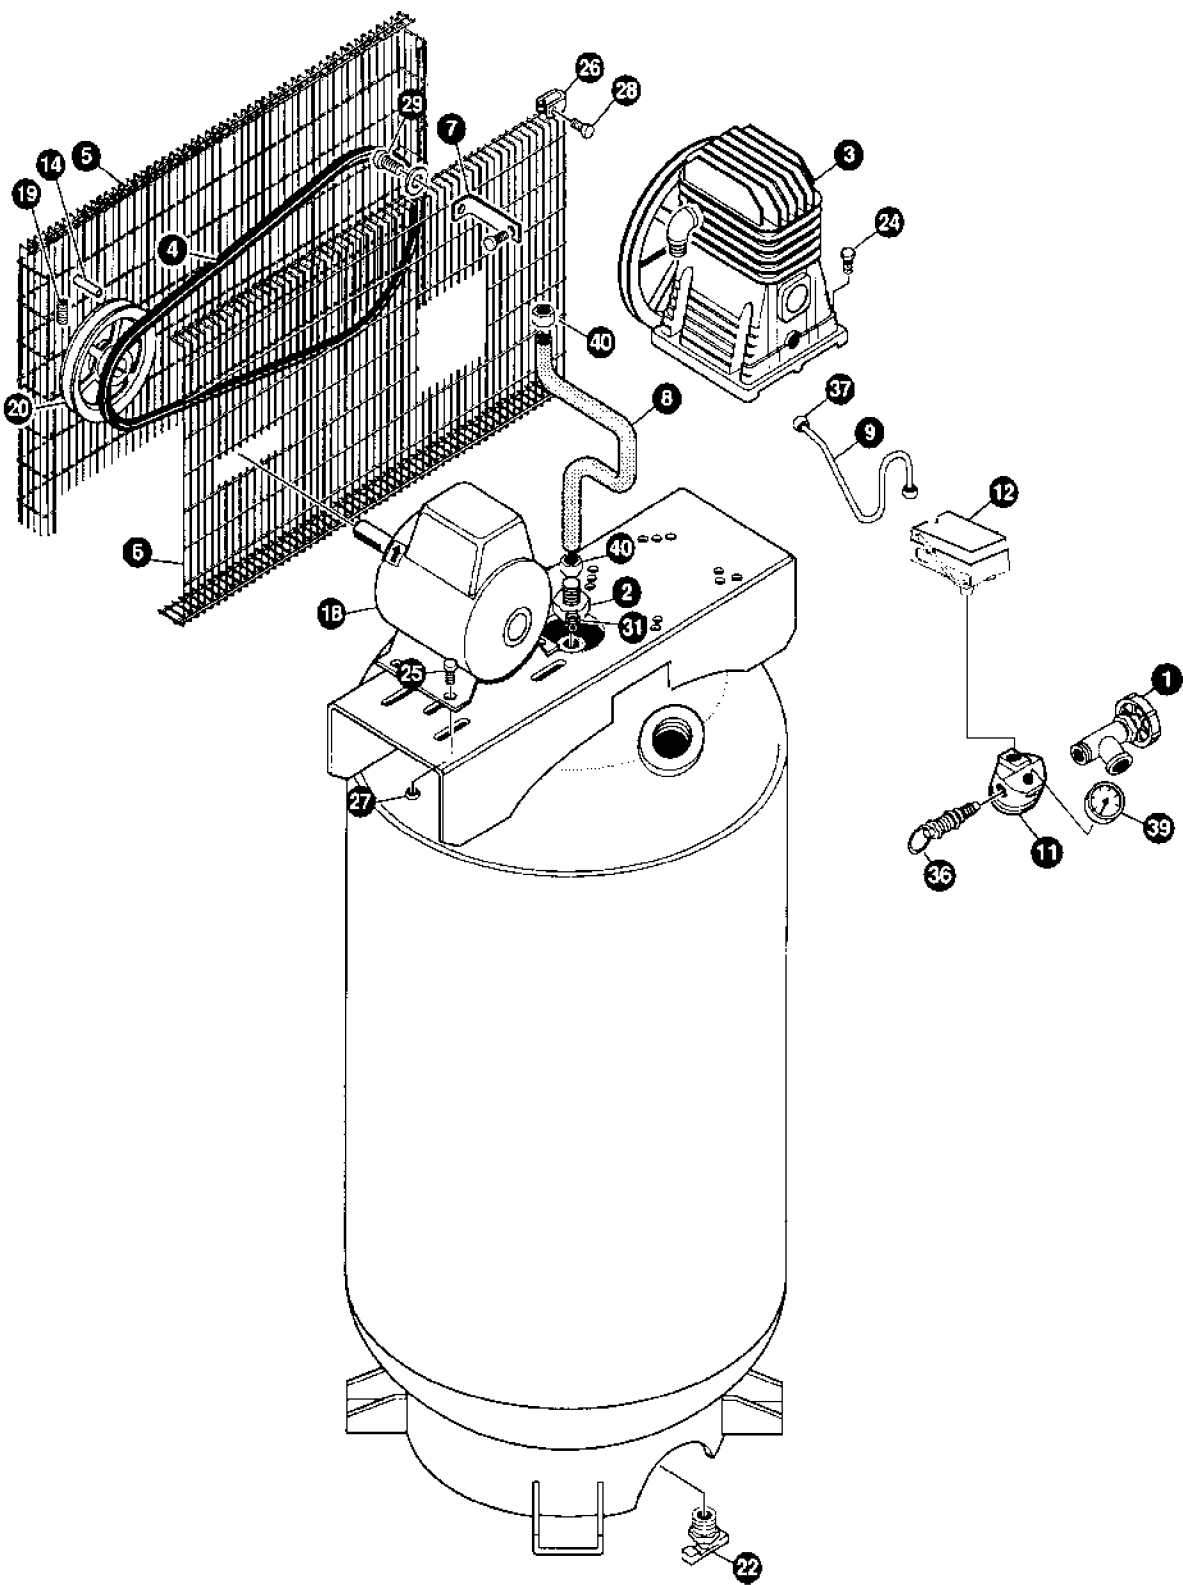

ABP-4900

TORQUE 18.1 Ft/Lbs - 101

101 - TORQUE 18.1 Ft/Lbs

101 - TORQUE 5.8 Ft/Lbs

TORQUE 18.1 Ft/Lbs - 114

101 - TORQUE 18.1 Ft/Lbs

101 - TORQUE 5.8 Ft/Lbs

101 - TORQUE 3.6 Ft/Lbs

TORQUE 18.1 Ft/Lbs

Parts List for PALJ660V2 Type 0

Item Number	Part Number	Description	Qty Required
1	N000323	VALVE GLOBE 200 PSI	1
2	A19715	VALVE CHECK 1/2NPT X	1
3	ABP-4900	PUMP	1
4	BT-226	BELT A-SEC 60.3 PITC	1
5	AC-0434	BELTGUARD OUTSIDE	1
6	AC-0433	BELTGUARD INSIDE	1
7	CAC-1004-2	BRACKET GUARD HEAD	1
8	000000-00	No Longer Available	1
9	000000-00	No Longer Available	1
11	5140110-49	PRESSURE SWITCH	1
12	000000-00	No Longer Available	1
14	SUDL-65	KEY MOTOR SHAFT	1
18	D26719	MOTOR OL 240V 2POLE	1
19	SS-559	SCREW .313-18X.375 S	1
20	000000-00	No Longer Available	1
21	000000-00	No Longer Available	1
22	N286039	DRAIN VALVE	1
24	SSF-3159	SCREW .375-16X2.00 H	1
25	SSF-3140-ZN	SCREW .375-16X1.00 H	1
26	SSF-8131	NUT SPEED 8AB U TYPE	1
27	SSF-8111-ZN	NUT .375-16 HEX WHIZ	1
28	SSF-953-ZN	SCREW #10X.625 HHW S	1
29	91895680	SCREW .250-20X.750 H	1
31	SS-8553	CONNECTOR BODY	1
32	SSW-7482	CONNECTOR CONDUIT 3/	2
36	TIA-4200	VALVE SAFETY 200 .25	1
37	SSP-7811	ASSY NUT SLEEVE 1/4	1