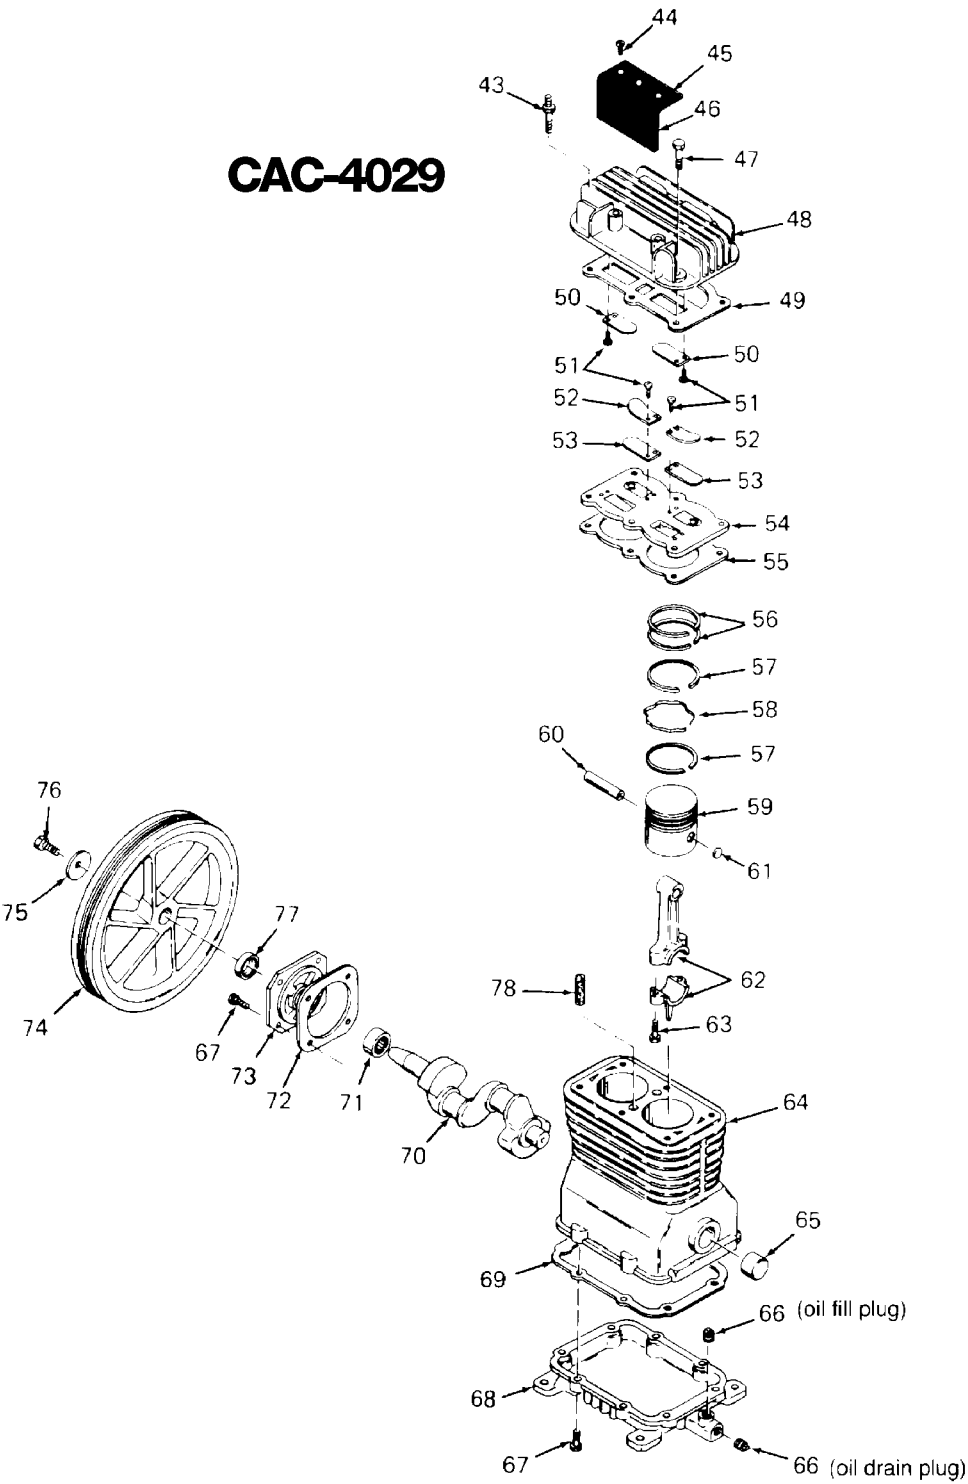

## Parts List for PALC560V Type 1

Item Number	Part Number	Description	Qty Required
1	SSF-953-ZN	SCREW #10X.625 HHW S	1
2	000000-00	No Longer Available	1
3	SSF-8113-ZN	NUT .375-16X.563 HEX	1
4	000000-00	No Longer Available	1
5	CAC-362-1	CLOSURE BELTGUARD	1
6	SSP-9401	CONNECTOR BODY STRAI	1
7	SSP-7812	ASSY NUT SLEEVE 1/2	2
8	SS-8553	CONNECTOR BODY	1
9	SSP-7811	ASSY NUT SLEEVE 1/4	1
10	C-BT-224	BELT 6J 47.3 EFF	1
11	SS-391	SCREW .250-20 .625 S	1
12	000000-00	No Longer Available	1
13	SUDL-65	KEY MOTOR SHAFT	1
14	000000-00	No Longer Available	1
15	Z-MO-3022-1	MOTOR 2 POLE 240V O/	1
16	CAC-1331	TUBE PRESSURE RELEAS	1
17	SSF-928	SCREW .313-18X.875 H	4
19	000000-00	No Longer Available	1
20	SS-3222-CD	PLUG PIPE	1
21	CAC-95	MANIFOLD	1
22	TIA-4150	VALVE SAFETY 150 .25	1
23	A18885	GAUGE	1
24	39124607	SCREW .250-20X.625 H	3
25	SSF-8150	NUT .312-18 UNC HEX	8
26	000000-00	No Longer Available	4
27	N000323	VALVE GLOBE 200 PSI	1
28	SS-2110	NIPPLE GALV 3/8 X 3	1

## Parts List for PALC560V Type 1

Item Number	Part Number	Description	Qty Required
62	265-410	ASSY CONNECTING ROD	1
63	SSF-927	SCREW .250-20X1.125	4
64	Z-D22619	ASSY CRANKCASE/CRANK	1
65	000000-00	No Longer Available	1
66	000000-00	No Longer Available	1
67	SSF-925	SCREW .250-20X.875 H	1
68	000000-00	No Longer Available	1
69	000000-00	No Longer Available	1
70	Z-AC-0210-1	CRANKSHAFT MACHINED	1
71	000000-00	No Longer Available	1
72	000000-00	No Longer Available	1
73	000000-00	No Longer Available	1
74	265-2	FLYWHEEL 10 OD CI PO	1
75	SSN-1014-ZN	WASHER .339/.344 ID	1
76	SSF-3039-ZN	SCREW .313-18X.750 H	1
77	000000-00	No Longer Available	1
78	000000-00	No Longer Available	1
155	SSF-6627	STUD SHOULDER 3/8-16	1
156	Z-CAC-4213	ASSY HEAD	1
157	SSF-955	SCREW .375-16X1.50 H	5
160	SSP-9401	CONNECTOR BODY STRAI	1
161	5140118-80	GASKET	1
162	KK-4275	KIT VALVE	1
163	KK-4275	KIT VALVE	1
164	CAC-294	PLATE RESTRICTOR	1
165	KK-4275	KIT VALVE	1
166	Z-CAC-4212-1	ASSY VALVE PLATE	1