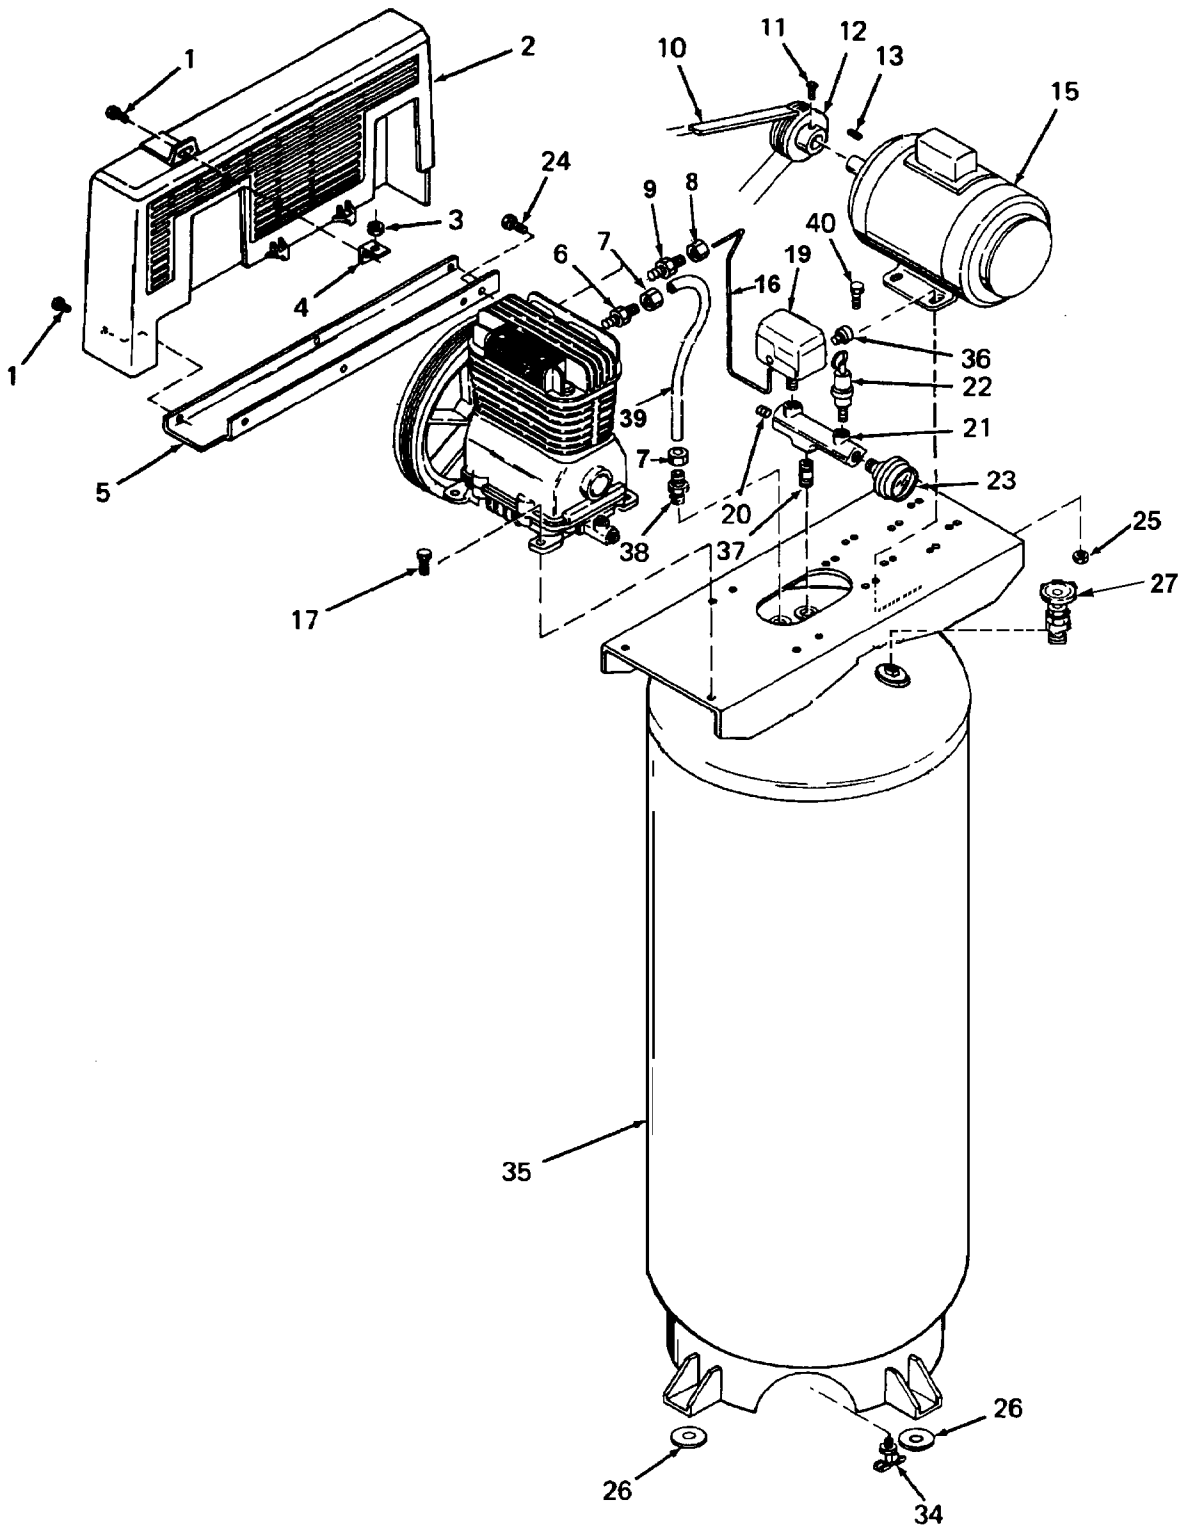

## Parts List for PALC560V Type 1

Item Number	Part Number	Description	Qty Required
1	SSF-953-ZN	SCREW #10X.625 HHW S	1
2	000000-00	No Longer Available	1
3	SSF-8113-ZN	NUT .375-16X.563 HEX	1
4	000000-00	No Longer Available	1
5	CAC-362-1	CLOSURE BELTGUARD	1
6	SSP-9401	CONNECTOR BODY STRAI	1
7	SSP-7812	ASSY NUT SLEEVE 1/2	2
8	SS-8553	CONNECTOR BODY	1
9	SSP-7811	ASSY NUT SLEEVE 1/4	1
10	C-BT-224	BELT 6J 47.3 EFF	1
11	SS-391	SCREW .250-20 .625 S	1
12	000000-00	No Longer Available	1
13	SUDL-65	KEY MOTOR SHAFT	1
14	000000-00	No Longer Available	1
15	Z-MO-3022-1	MOTOR 2 POLE 240V O/	1
16	CAC-1331	TUBE PRESSURE RELEAS	1
17	SSF-928	SCREW .313-18X.875 H	4
19	000000-00	No Longer Available	1
20	SS-3222-CD	PLUG PIPE	1
21	CAC-95	MANIFOLD	1
22	TIA-4150	VALVE SAFETY 150 .25	1
23	A18885	GAUGE	1
24	39124607	SCREW .250-20X.625 H	3
25	SSF-8150	NUT .312-18 UNC HEX	8
26	000000-00	No Longer Available	4
27	N000323	VALVE GLOBE 200 PSI	1
28	SS-2110	NIPPLE GALV 3/8 X 3	1

## Parts List for PALC560V Type 1

Item Number	Part Number	Description	Qty Required
34	N286039	DRAIN VALVE	1
35	000000-00	No Longer Available	1
36	33821-00	BUSHING	1
36	438010040063	HEYCO BUSHINGS	1
37	SS-2110	NIPPLE GALV 3/8 X 3	1
38	A19715	VALVE CHECK 1/2NPT X	1
39	CAC-357-1	TUBE OUTLET 60G	1
40	000000-00	No Longer Available	4
43	SSF-6627	STUD SHOULDER 3/8-16	2
44	5140123-08	SCREW	2
45	265-18	RETAINER FILTER	1
46	000000-00	No Longer Available	1
47	SSF-955	SCREW .375-16X1.50 H	4
48	Z-CAC-4213	ASSY HEAD	1
49	000000-00	No Longer Available	1
50	KK-4275	KIT VALVE	2
51	KK-4275	KIT VALVE	1
52	CAC-294	PLATE RESTRICTOR	2
53	KK-4275	KIT VALVE	1
54	Z-CAC-4212-1	ASSY VALVE PLATE	1
55	000000-00	No Longer Available	1
56	000000-00	No Longer Available	1
57	000000-00	No Longer Available	1
58	000000-00	No Longer Available	1
59	CAC-55-1	PISTON MACHINE DWG 2	1
60	265-19	PIN PISTON	2
61	CAC-207	PLUG PISTON PIN	4