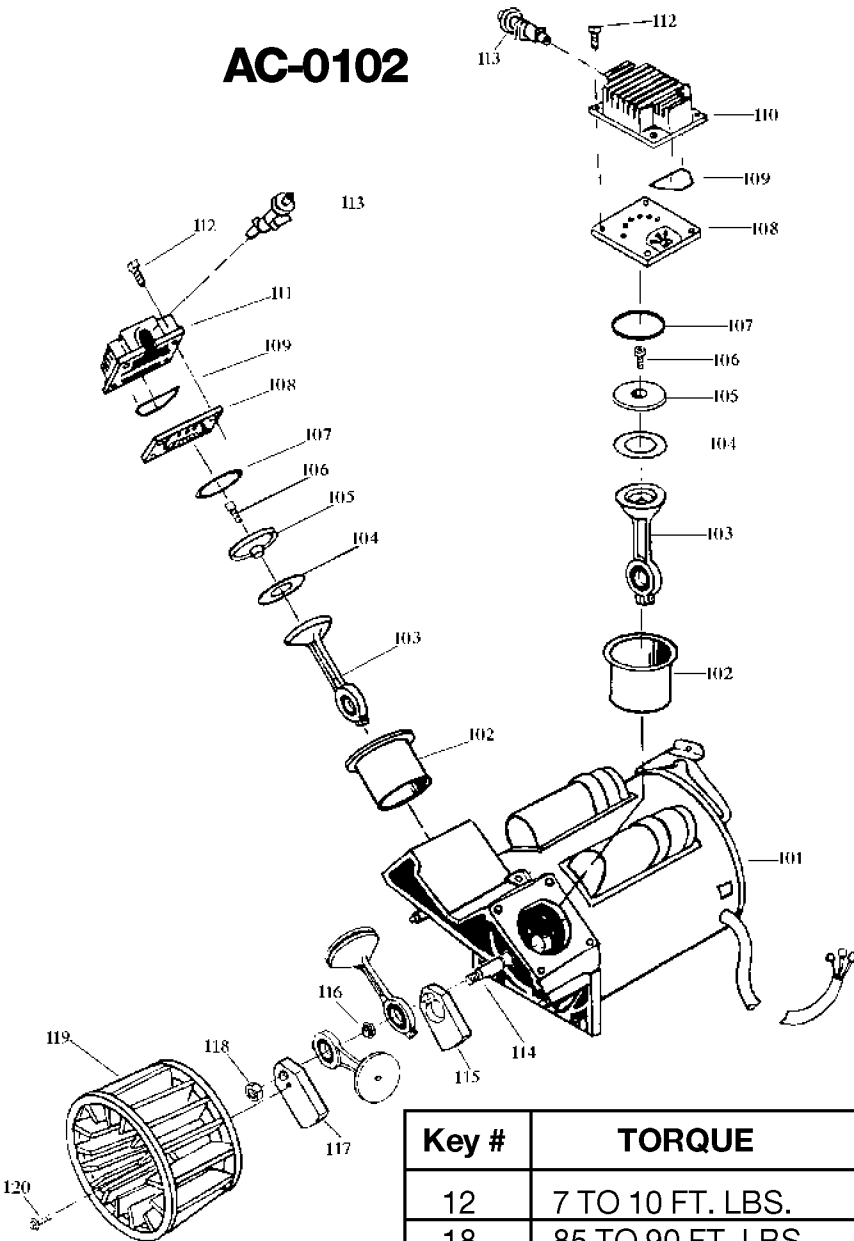

AC-0102

Key #	TORQUE
12	7 TO 10 FT. LBS.
18	85 TO 90 FT. LBS.
20	75 TO 90 IN. LBS.
* TORQUE WRENCH MUST BE USED	

Parts List for PAFTV660V Type 2

Item Number	Part Number	Description	Qty Required
1	DAC-243	SHROUD REAR TWIN CYL	1
2	DAC-244	SHROUD FRONT TWIN CY	1
3	SSF-553-1	SCREW #10-24X.563 TH	3
4	SSG-3102	ORING .176 X .070 IS	3
5	ACG-13	COVER INTAKE MUFFLER	1
6	ACG-12	ELEMENT FILTER INTAK	1
7	SSF-554	SCREW #10-14X2.50 PA	2
8	AC-0099	TUBE OUTLET .375OD A	1
9	000000-00	No Longer Available	1
10	SSP-7813	ASSY NUT SLEEVE 3/8	1
12	SSP-7821-1	NUT .563-18 UNF HEX	3
13	SSG-3105	ORING 306/296ID 073/	3
14	A19711	VALVE CHECK 1/2NPT X	1
15	SS-8553	CONNECTOR BODY	1
16	SSP-7811	ASSY NUT SLEEVE 1/4	2
17	ACG-58	TUBE PRESSURE RELIEF	1
19	000000-00	No Longer Available	1
20	33821-00	BUSHING	1
20	438010040063	HEYCO BUSHINGS	1
21	GA-360-B	GAUGE 300 PSI BACK M	1
22	TIA-4150	VALVE SAFETY 150 .25	1
23	SS-2072-1	NIPPLE .375 NPT X 1.	1
24	N000323	VALVE GLOBE 200 PSI	1
25	000000-00	No Longer Available	1
26	ACG-18	CUP SADDLE MOUNT	2
27	SSF-990	SCREW .250-20X1.25 U	2
28	ACG-19	ISOLATOR 3 POINT MOU	3

Parts List for PAFTV660V Type 2

Item Number	Part Number	Description	Qty Required
30	N286039	DRAIN VALVE	1
101	000000-00	No Longer Available	1
102	K-0650	KIT COMP RING REPLAC	1
103	A02743	KIT CONNECTING ROD	1
104	K-0650	KIT COMP RING REPLAC	1
105	ACG-29	CAP CONNECTING ROD C	2
106	SSF-3158-1	SCREW #10-24X.750 TH	1
107	SSG-8156	ORING 2.759/2.719ID	2
108	Z-AC-0032	ASSY VALVE PLATE	2
109	ACG-45	ORING P/L HEAD	2
110	AC-0037	HEAD 3/8 OUTLET FRON	1
111	AC-0038	HEAD 3/8 OUTLET FRON	1
112	SSF-927	SCREW .250-20X1.125	8
113	ACG-11	MUFFLER INTAKE 2 CYL	2
114	ACG-8	PIN ECCENTRIC	1
115	000000-00	No Longer Available	1
116	ACG-9	WASHER ALIGN	1
117	000000-00	No Longer Available	1
118	ACG-23	NUT .500-20 UNF-2A H	1
119	ACG-22	FAN RADIAL 6.0 OD	1
120	39124607	SCREW .250-20X.625 H	1
856	K-0650	KIT COMP RING REPLAC	1
856	A02743	KIT CONNECTING ROD	1