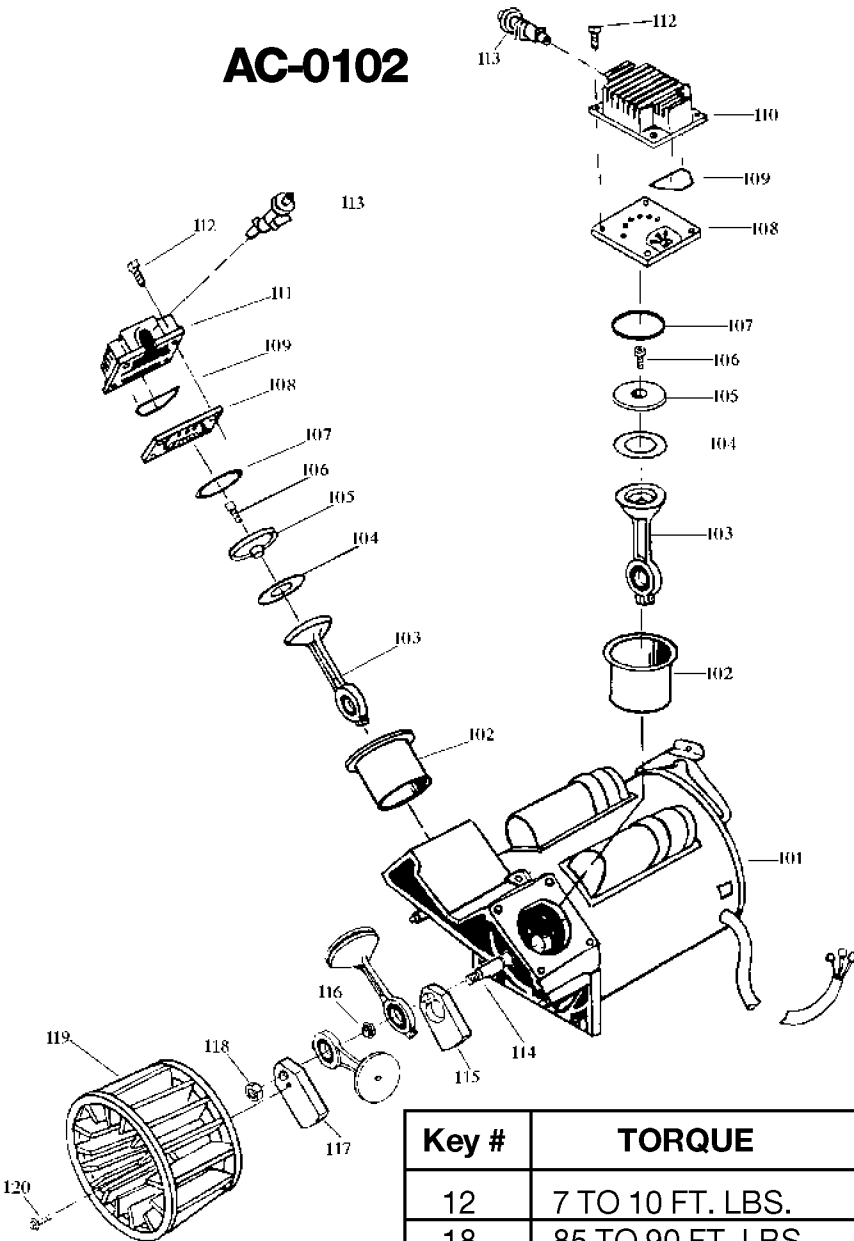

AC-0102

Key #	TORQUE
12	7 TO 10 FT. LBS.
18	85 TO 90 FT. LBS.
20	75 TO 90 IN. LBS.
* TORQUE WRENCH MUST BE USED	

Parts List for PAFTV560V Type 2

Item Number	Part Number	Description	Qty Required
1	DAC-243	SHROUD REAR TWIN CYL	1
2	DAC-244	SHROUD FRONT TWIN CY	1
3	SSF-553-1	SCREW #10-24X.563 TH	3
4	SSG-3102	ORING .176 X .070 IS	1
5	ACG-13	COVER INTAKE MUFFLER	1
6	ACG-12	ELEMENT FILTER INTAK	1
7	SSF-554	SCREW #10-14X2.50 PA	2
8	AC-0057	TUBE OUTLET .375OD A	1
9	AC-0052	TUBE OUTLET .375OD A	1
10	000000-00	No Longer Available	1
11	SSP-7812	ASSY NUT SLEEVE 1/2	2
12	SSF-550	NUT .750-16 UNF COMP	2
13	CAC-1120	SLEEVE SILICONE	2
14	A19711	VALVE CHECK 1/2NPT X	1
15	SS-8553	CONNECTOR BODY	1
16	SSP-7811	ASSY NUT SLEEVE 1/4	1
17	ACG-58	TUBE PRESSURE RELIEF	1
18	SSP-7811	ASSY NUT SLEEVE 1/4	1
19	000000-00	No Longer Available	1
20	33821-00	BUSHING	1
20	438010040063	HEYCO BUSHINGS	1
21	GA-360-B	GAUGE 300 PSI BACK M	1
22	TIA-4150	VALVE SAFETY 150 .25	1
23	000000-00	No Longer Available	1
24	N000323	VALVE GLOBE 200 PSI	1
25	000000-00	No Longer Available	1
26	ACG-18	CUP SADDLE MOUNT	2