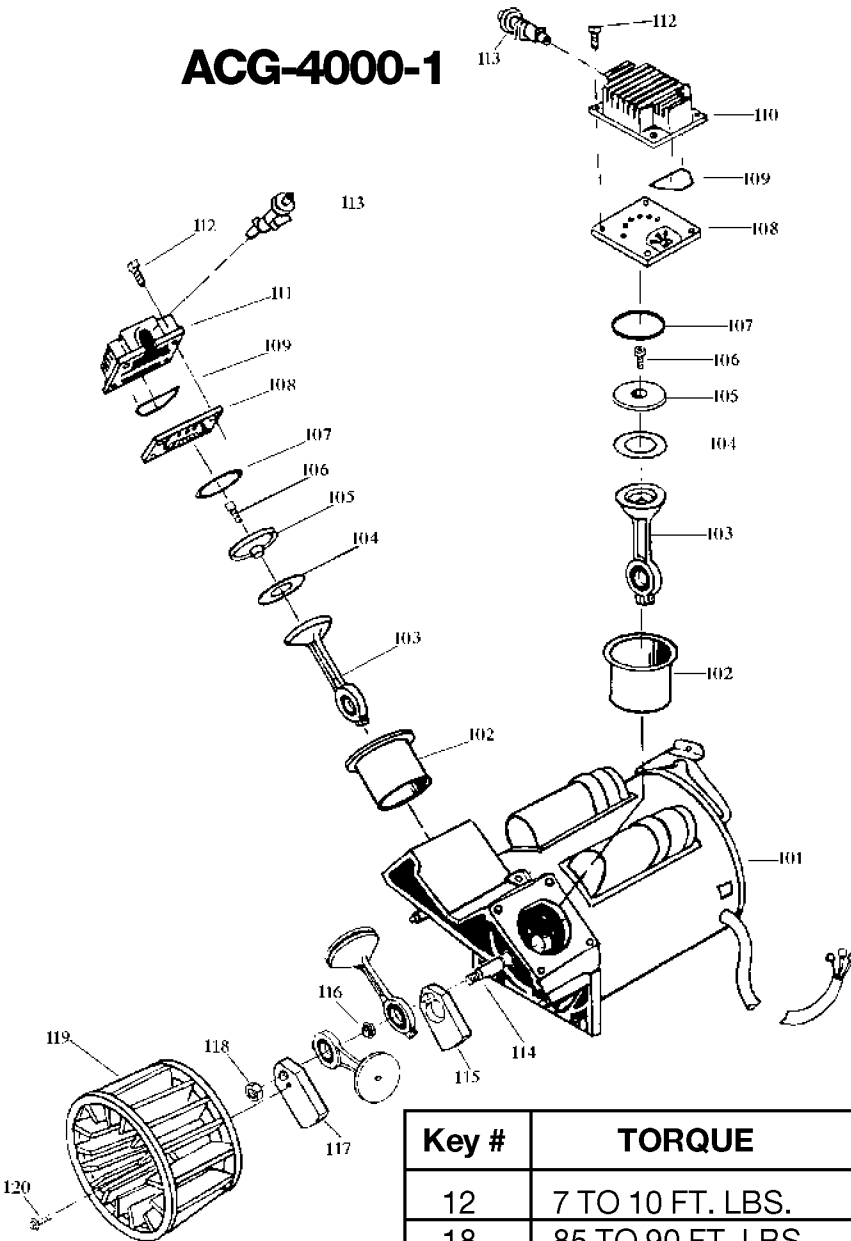

ACG-4000-1

Key #	TORQUE
12	7 TO 10 FT. LBS.
18	85 TO 90 FT. LBS.
20	75 TO 90 IN. LBS.
* TORQUE WRENCH MUST BE USED	

Parts List for PAFTV530 Type 0

Item Number	Part Number	Description	Qty Required
1	DAC-244	SHROUD FRONT TWIN CY	1
2	DAC-243	SHROUD REAR TWIN CYL	1
3	000000-00	No Longer Available	1
5	ACG-408	ASSY FASTENER	1
7	ACG-13	COVER INTAKE MUFFLER	1
8	ACG-12	ELEMENT FILTER INTAK	1
9	SSF-554	SCREW #10-14X2.50 PA	1
12	SS-8553	CONNECTOR BODY	1
14	000000-00	No Longer Available	2
15	Z-D23004	GAUGE 1.5OD 200PSI .	2
16	000000-00	No Longer Available	1
17	000000-00	No Longer Available	1
18	SSP-7811	ASSY NUT SLEEVE 1/4	2
19	SUDL-415-1	ASSY CORD POWER ST	1
20	000000-00	No Longer Available	1
21	ACG-38	TUBE OUTLET RIGHT HO	1
22	SSF-550	NUT .750-16 UNF COMP	1
23	CAC-1369	SLEEVE SILICONE FOR	1
24	000000-00	No Longer Available	1
25	SSP-6422	ELBOW	1
26	000000-00	No Longer Available	1
27	000000-00	No Longer Available	1
28	000000-00	No Longer Available	1
29	SSF-990	SCREW .250-20X1.25 U	6
30	000000-00	No Longer Available	1
31	000000-00	No Longer Available	1
32	97503734	VALVE SAFETY 150 .12	1