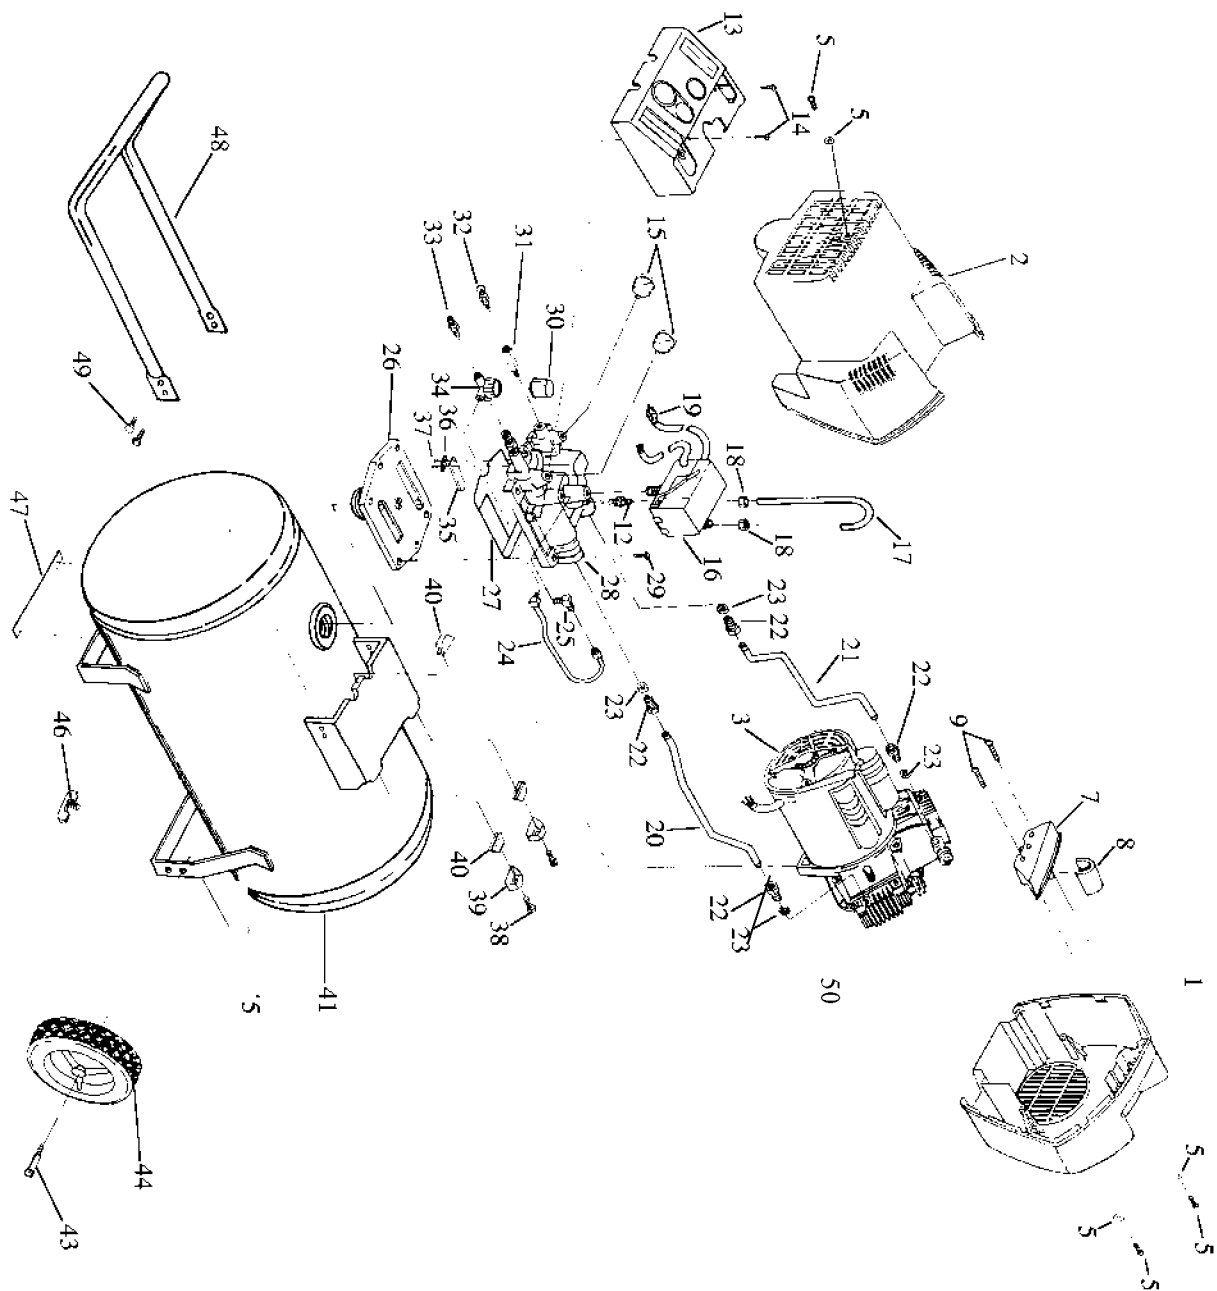

Parts List for PAFTV530 Type 0

Item Number	Part Number	Description	Qty Required
1	DAC-244	SHROUD FRONT TWIN CY	1
2	DAC-243	SHROUD REAR TWIN CYL	1
3	000000-00	No Longer Available	1
5	ACG-408	ASSY FASTENER	1
7	ACG-13	COVER INTAKE MUFFLER	1
8	ACG-12	ELEMENT FILTER INTAK	1
9	SSF-554	SCREW #10-14X2.50 PA	1
12	SS-8553	CONNECTOR BODY	1
14	000000-00	No Longer Available	2
15	Z-D23004	GAUGE 1.5OD 200PSI .	2
16	000000-00	No Longer Available	1
17	000000-00	No Longer Available	1
18	SSP-7811	ASSY NUT SLEEVE 1/4	2
19	SUDL-415-1	ASSY CORD POWER ST	1
20	000000-00	No Longer Available	1
21	ACG-38	TUBE OUTLET RIGHT HO	1
22	SSF-550	NUT .750-16 UNF COMP	1
23	CAC-1369	SLEEVE SILICONE FOR	1
24	000000-00	No Longer Available	1
25	SSP-6422	ELBOW	1
26	000000-00	No Longer Available	1
27	000000-00	No Longer Available	1
28	000000-00	No Longer Available	1
29	SSF-990	SCREW .250-20X1.25 U	6
30	000000-00	No Longer Available	1
31	000000-00	No Longer Available	1
32	97503734	VALVE SAFETY 150 .12	1