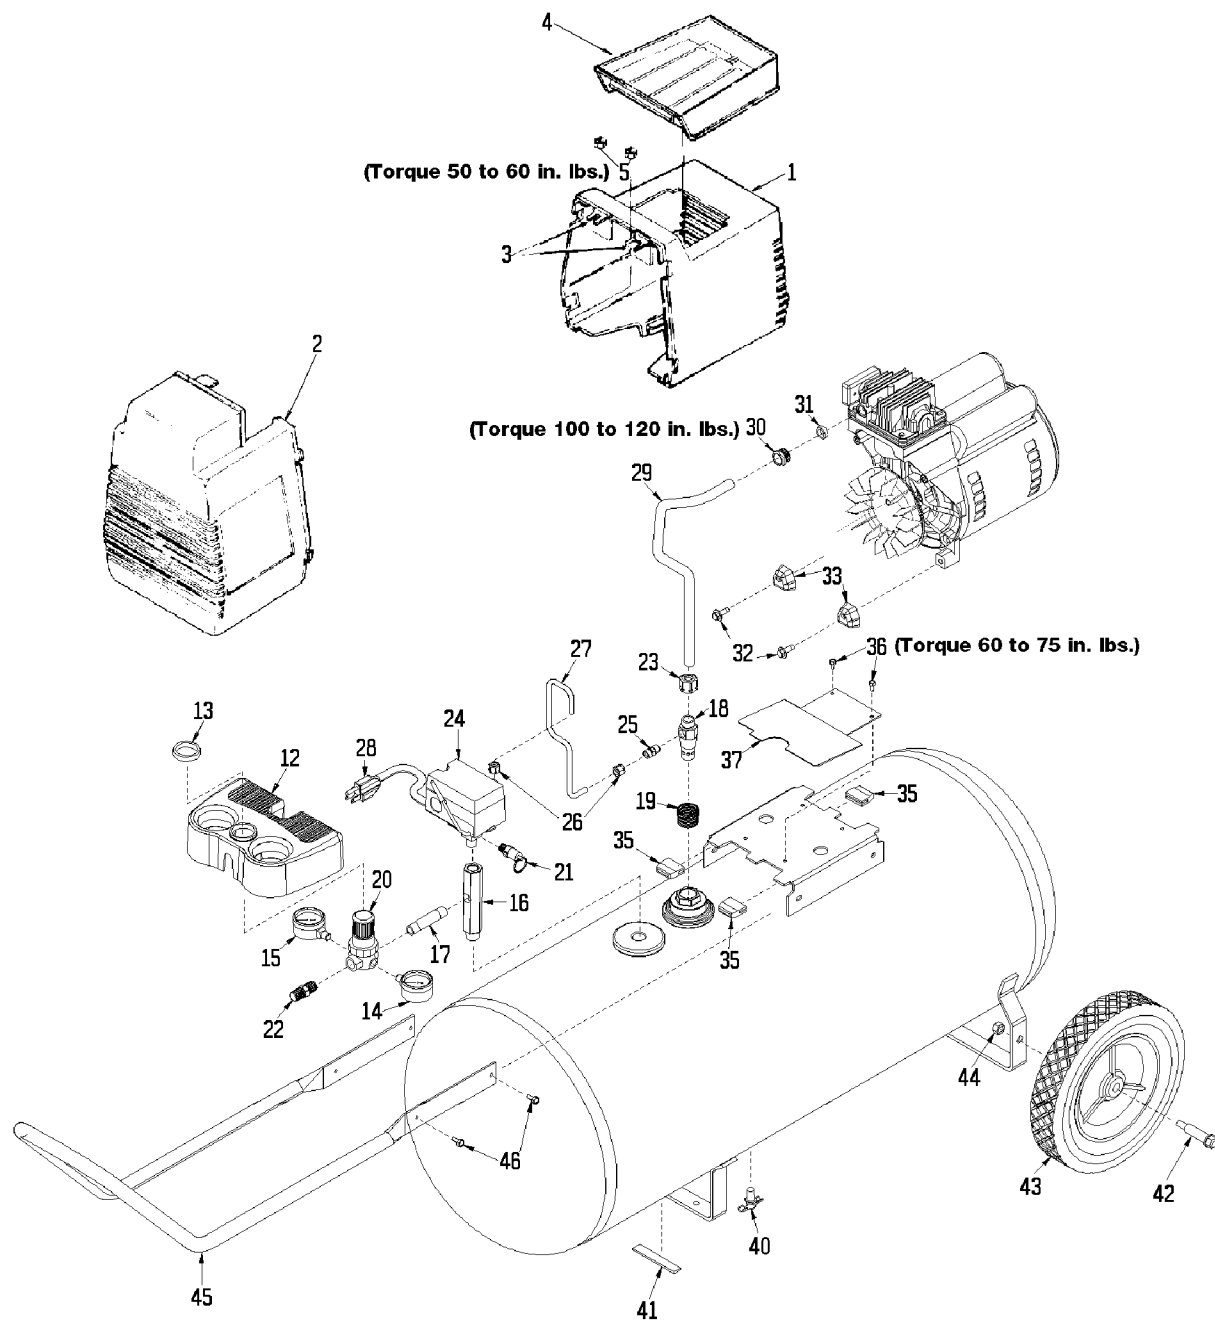

KEY NO.	TORQUE
55	7 to 10 Ft. Lbs.
56	7 to 10 Ft. Lbs.
66	100 to 120 In. Lbs.
69	80 to 100 In. Lbs.
◆	42 to 48 In. Lbs.

Parts List for PAFC3520 Type 2

Item Number	Part Number	Description	Qty Required
1	AC-0046	SHROUD REAR 3PT SING	1
2	AC-0078	SHROUD FRONT BLK	1
3	CAC-1121	BRACKET SHROUD	2
4	CAC-1080	TRAY TOOL	1
5	038738-00	NUT	2
12	000000-00	No Longer Available	1
13	CAC-61	RING PANEL MOUNTING	1
14	AC-0009-1	GAUGE RIGHT HAND	1
15	Z-AC-0010-1	GAUGE LEFT HAND	1
16	AC-0027-2	STANDPIPE BRASS MALE	1
17	SSP-480	NIPPLE 1/4-18 NPT X	1
18	A19711	VALVE CHECK 1/2NPT X	1
20	AC-0007	REGULATOR 4PORT P1P2	1
21	97503734	VALVE SAFETY 150 .12	1
22	D26889	ADAPTER .25 NPT X .2	1
23	SSP-7813	ASSY NUT SLEEVE 3/8	1
24	5140112-18	PRESSURE SWITCH	1
25	SS-8553	CONNECTOR BODY	1
26	SSP-7811	ASSY NUT SLEEVE 1/4	2
27	AC-0160	TUBE PRES REL .250OD	1
28	SUDL-413-2	ASSY CORD POWER ST	1
29	000000-00	No Longer Available	1
30	SSP-7821-1	NUT .563-18 UNF HEX	3
31	SSG-3105	ORING 306/296ID 073/	1
32	91895680	SCREW .250-20X.750 H	2
33	ACG-18	CUP SADDLE MOUNT	2
35	ACG-19	ISOLATOR 3 POINT MOU	3

Parts List for PAFC3520 Type 2

Item Number	Part Number	Description	Qty Required
36	SSF-953-ZN	SCREW #10X.625 HHW S	2
37	AC-0047	GUARD FAN	1
40	N286039	DRAIN VALVE	1
41	SUDL-6-1	STRIP RUBBER FOOT	1
42	CAC-60	BOLT .375-16X2.25 UN	2
43	D23138	WHEEL 9 BLACK SEMI-P	2
44	SSF-8080-ZN	NUT .375-16 UNC-2B H	2
45	000000-00	No Longer Available	1
46	SSF-981	SCREW .250-14X.500 H	4
50	KK-4981	KIT MUFFLER FILTER	1
51	DAC-143	FILTER INTAKE	1
52	KK-4981	KIT MUFFLER FILTER	1
53	KK-4981	KIT MUFFLER FILTER	1
54	000000-00	No Longer Available	1
55	000000-00	No Longer Available	1
56	SSF-990	SCREW .250-20X1.25 U	1
57	ACG-45	ORING P/L HEAD	1
58	000000-00	No Longer Available	1
59	SSG-8156	ORING 2.759/2.719ID	1
60	KK-4835	KIT CONNECTING ROD L	1
61	KK-4835	KIT CONNECTING ROD L	1
62	Z-MO-9045	MOTOR P/L 3PT STD	1
65	000000-00	No Longer Available	1
66	SSF-3153	SCREW .313-18X.500 U	1
67	KK-5018	KIT FAN	1
68	KK-5018	KIT FAN	1
69	KK-5018	KIT FAN	1