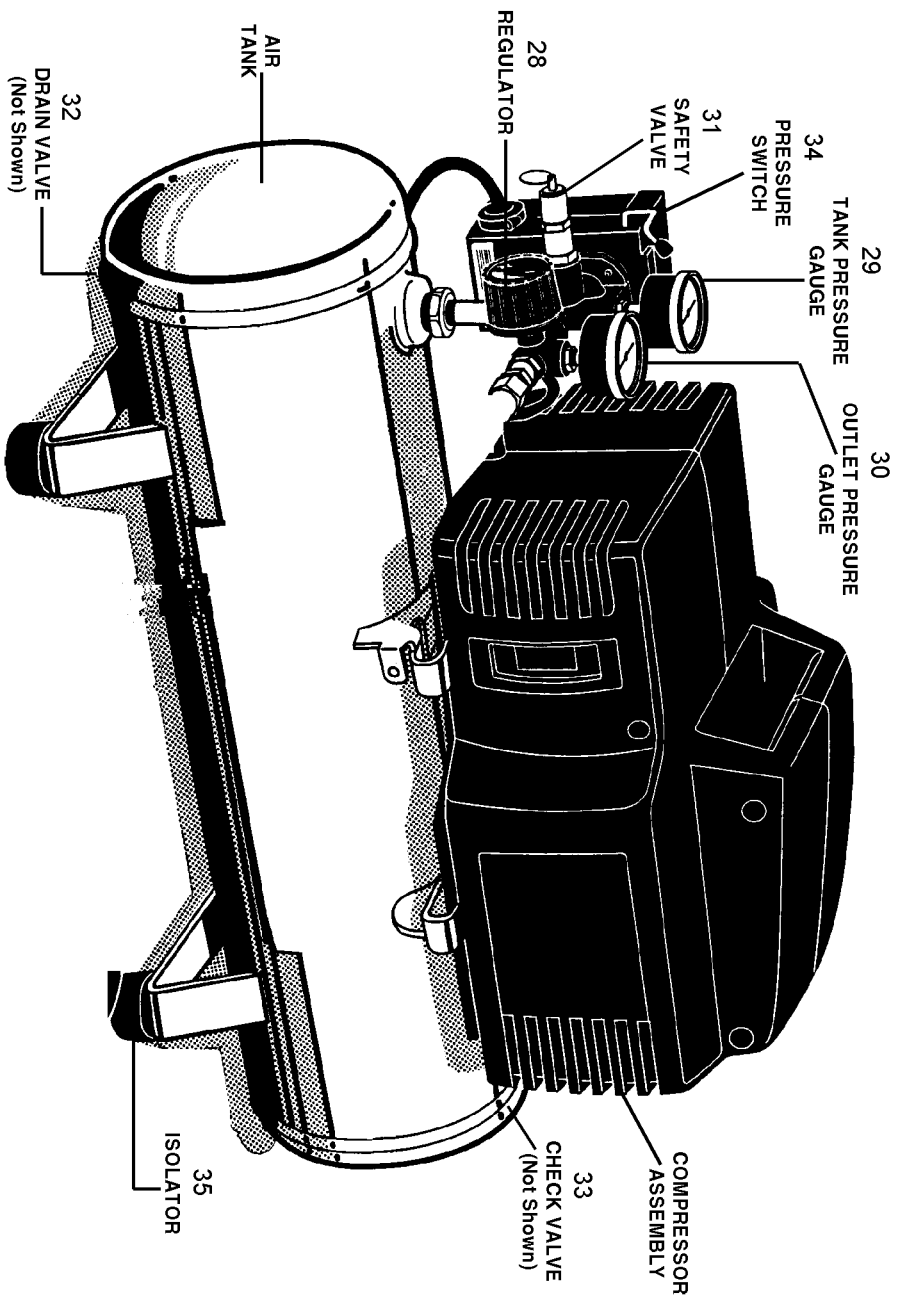

*POWER CORD (GREEN)
GROUND WIRE

Parts List for PAFA125 Type 2

Item Number	Part Number	Description	Qty Required
1	SSF-995	SCREW #10-24X.875 HH	4
2	CAC-1196	HEAD UMC	1
4	Z-D24819	GASKET HEAD UMC GRAP	1
5	N017592SV	VALVE PLATE ASSY	1
6	SSG-8169	ORING 2.132/2.096ID	1
7	DAC-269	TUBE OUTLET 2.5G UMC	1
8	N036518	CON ROD ASSY	1
10	N036518	CON ROD ASSY	1
11	000000-00	No Longer Available	1
12	CAC-1342	BELT TIMING GOODYEAR	1
13	D25731	ISOLATOR PUMP	1
14	000000-00	No Longer Available	1
16	CAC-1254	ISOLATOR PUMP	1
19	AC-0206	TUBE ISOLATOR	1
20	SUDL-403-1	ASSY CORD POWER SJT	1
22	SSF-3156	SCREW #10-9X.500 THD	4
23	CAC-1206-1	CLAMP HOSE .250 ID H	1
25	SUDL-9-1	SCREW #8-32X.375/.34	1
27	SSF-621	SCREW .250-14X.625 F	1
28	CAC-4296-1	REGULATOR 3PORT P2 L	1
31	TIA-4150	VALVE SAFETY 150 .25	1
32	N286039	DRAIN VALVE	1
35	SST-5314-1	BUMPER RECESS RUBBER	4
856	N036518	CON ROD ASSY	1
856	000000-00	No Longer Available	1
856	KK-4929	KIT FASTENER	1