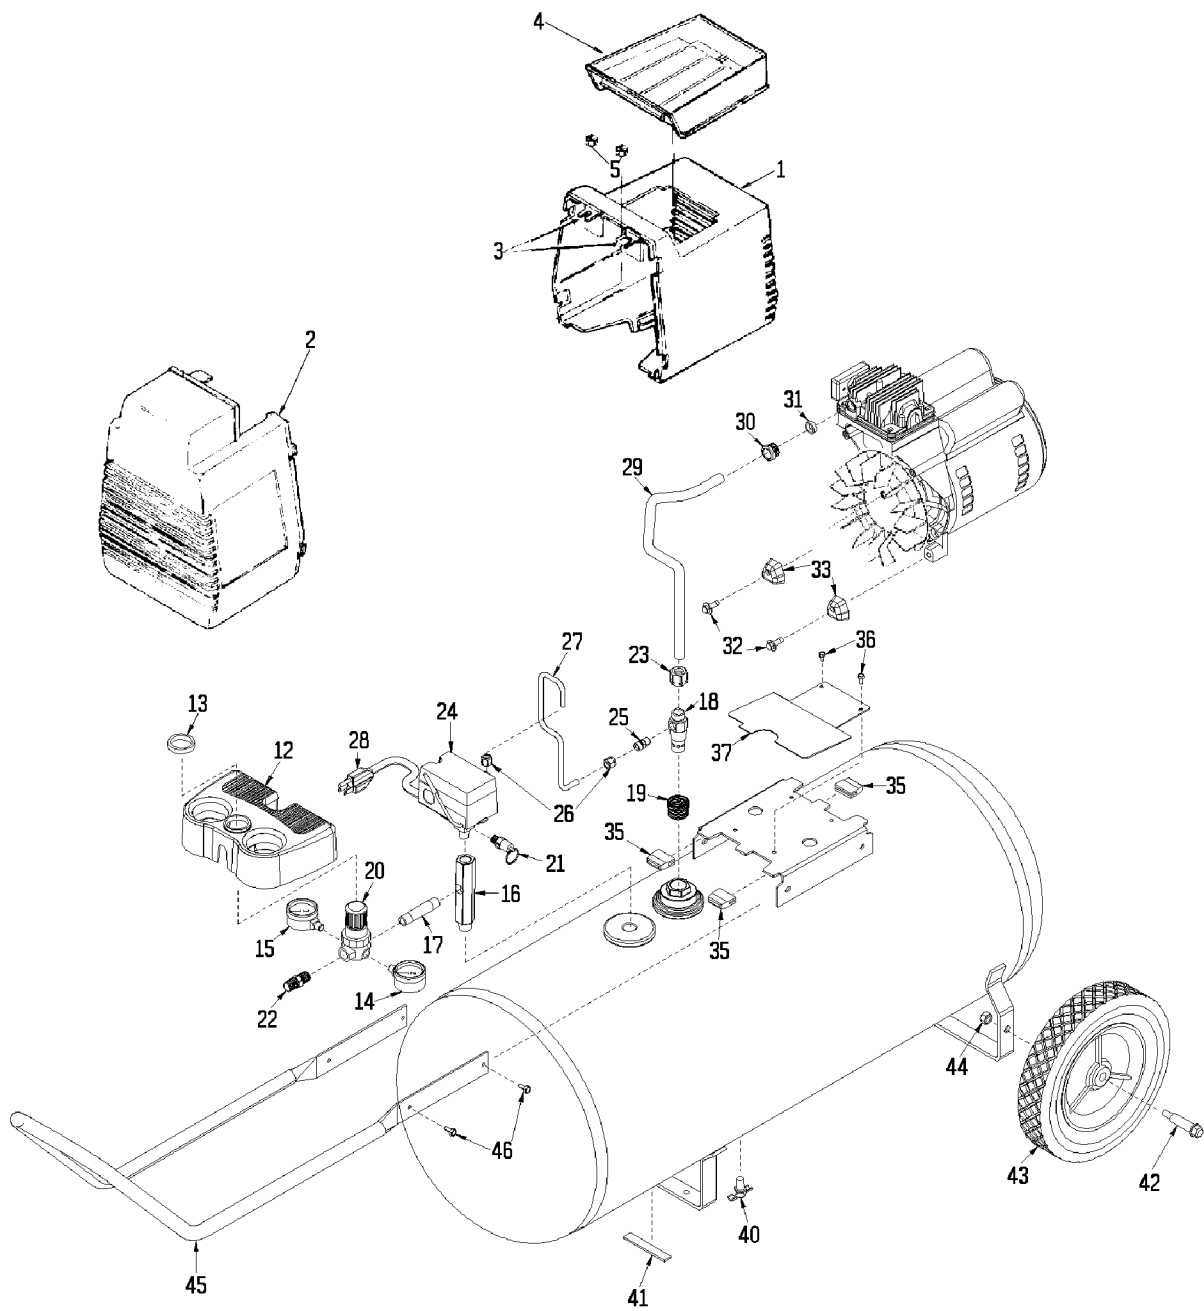

KEY NO.	TORQUE
55	7 to 10 Ft. Lbs.
56	7 to 10 Ft. Lbs.
66	100 to 120 In. Lbs.
69	80 to 100 In. Lbs.
◆	42 to 48 In. Lbs.

## Parts List for PAF430 Type 2

Item Number	Part Number	Description	Qty Required
1	AC-0046	SHROUD REAR 3PT SING	1
2	AC-0078	SHROUD FRONT BLK	1
3	CAC-1121	BRACKET SHROUD	2
4	CAC-1080	TRAY TOOL	1
5	038738-00	NUT	1
12	000000-00	No Longer Available	1
13	CAC-61	RING PANEL MOUNTING	1
14	AC-0009-1	GAUGE RIGHT HAND	1
15	Z-AC-0010-1	GAUGE LEFT HAND	1
16	AC-0027-2	STANDPIPE BRASS MALE	1
17	SSP-480	NIPPLE 1/4-18 NPT X	1
18	A19711	VALVE CHECK 1/2NPT X	1
20	AC-0007	REGULATOR 4PORT P1P2	1
21	97503734	VALVE SAFETY 150 .12	1
22	D26889	ADAPTER .25 NPT X .2	1
23	SSP-7813	ASSY NUT SLEEVE 3/8	1
24	5140112-18	PRESSURE SWITCH	1
25	SS-8553	CONNECTOR BODY	1
26	SSP-7811	ASSY NUT SLEEVE 1/4	2
27	AC-0160	TUBE PRES REL .250OD	1
28	SUDL-413-2	ASSY CORD POWER ST	1
29	AC-0125	TUBE OUTLET .375OD A	1
30	SSP-7821-1	NUT .563-18 UNF HEX	3
31	CAC-1120	SLEEVE SILICONE	1
32	91895680	SCREW .250-20X.750 H	2
33	ACG-18	CUP SADDLE MOUNT	2
35	ACG-19	ISOLATOR 3 POINT MOU	3