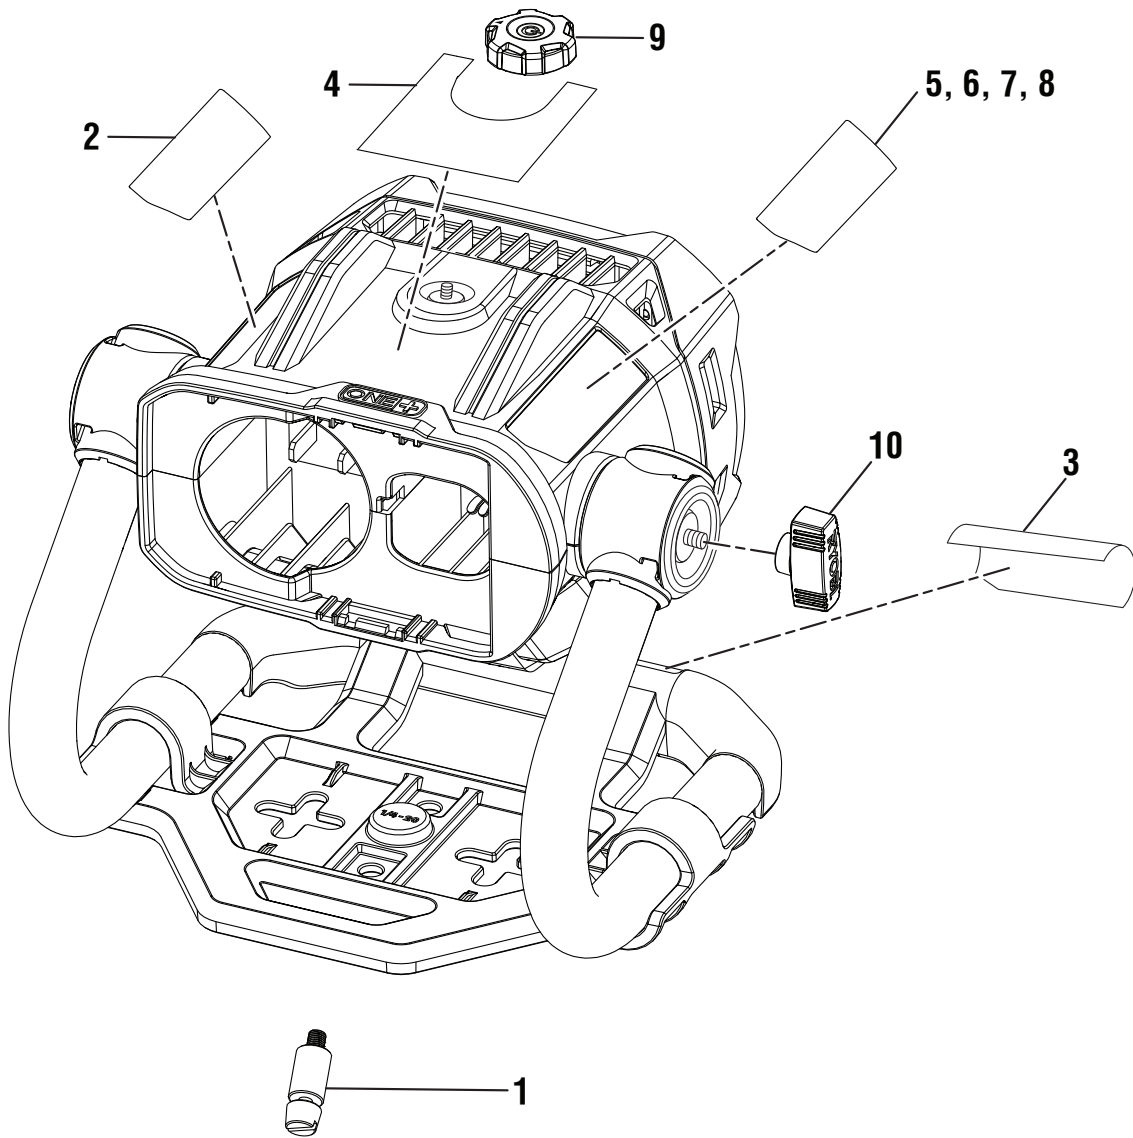

RYOBI
18 Volt Hybrid
Color Range Light
Model No. P795
Repair Sheet

TECHTRONIC INDUSTRIES POWER EQUIPMENT

P.O. Box 1288, Anderson, SC 29622

Phone 1-800-860-4050

www.ryobitools.com

RYOBI 18V HYBRID COLOR RANGE LIGHT - P795

The model number will be found on a label attached to the housing. Always mention the model number in all correspondence regarding your **WORK LIGHT** or when ordering parts.

PARTS LIST

KEY NO.	PART NUMBER	DESCRIPTION	QTY	KEY NO.	PART NUMBER	DESCRIPTION	QTY
1	639943001	Tripod Adaptor.....	1	8	941795003	Data Label	1
2	941795004	Hybrid Label	1	9	360364001	Power Knob.....	1
3	941795005	Ryobi Logo Label	1	10	320063001	Pivot Knob w/Bushing.....	1
4	941795006	Light Color Shift Label.....	1	Not Shown:			
5	941795007	Warning Icons Label (Eng.)....	1	995000534	Operator's Manual (961197001)		
6	941795008	Warning Label (Fr.).....	1	5-8-19			
7	941795009	Warning Label (Sp.)	1	(Rev:01)			