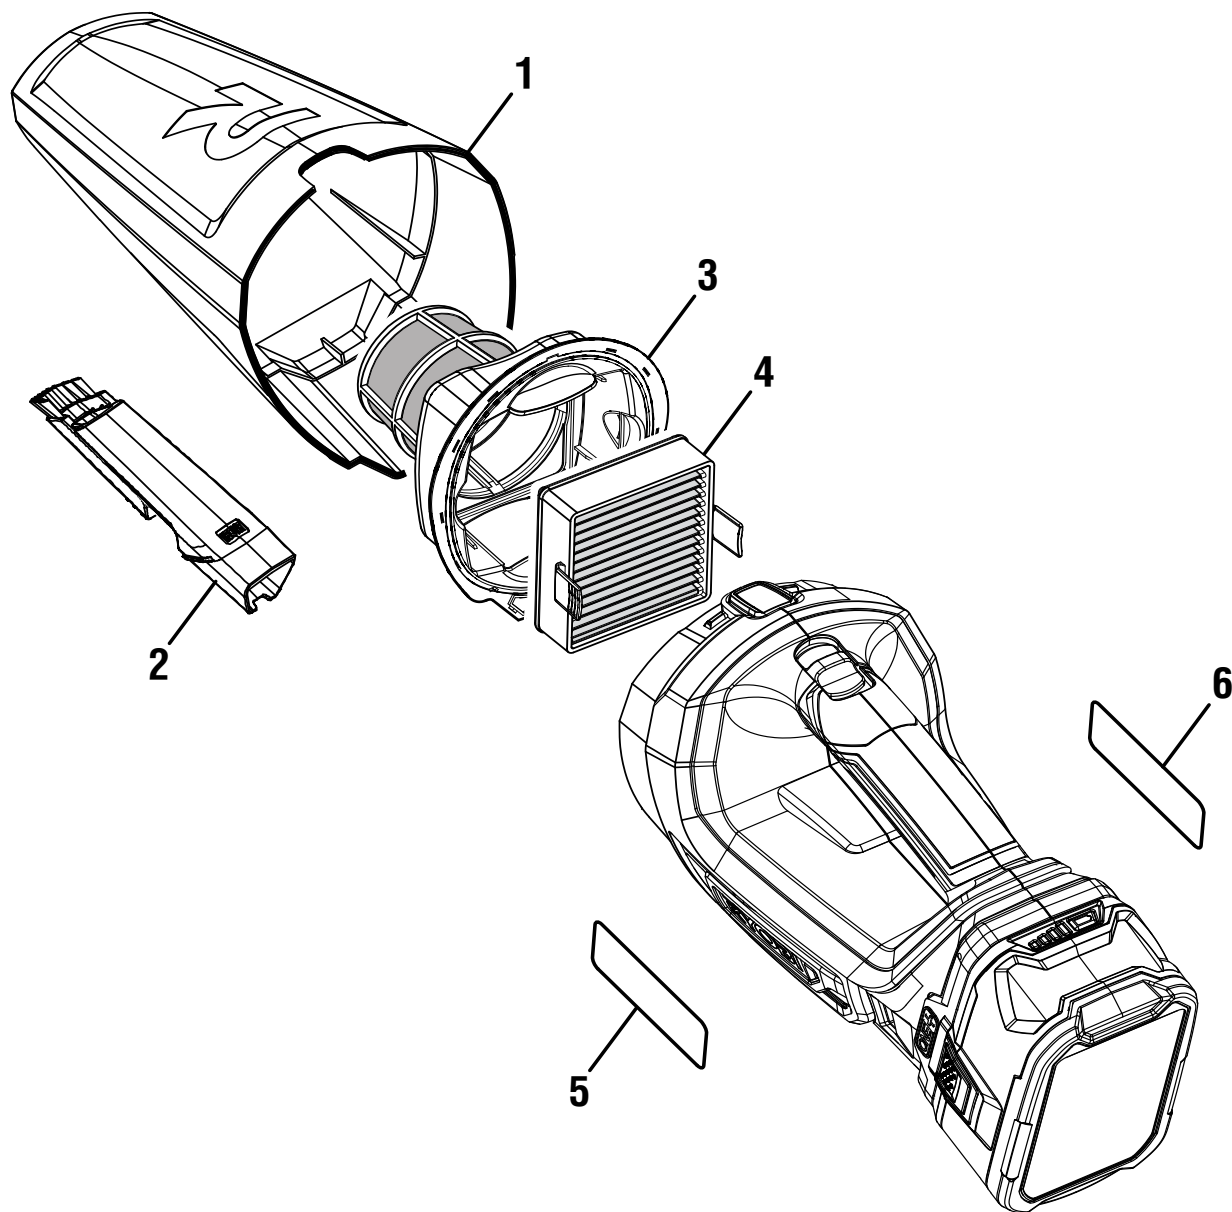

**RYOBI
18 VOLT HAND VAC
MODEL NO. P7131
REPAIR SHEET**

ONE WORLD TECHNOLOGIES, INC.

1428 Pearman Dairy Road, Anderson, SC 29625 • Phone 1-800-525-2579

www.ryobitools.com

RYOBI 18 VOLT HAND VAC – MODEL NUMBER P7131

RYOBI 18 VOLT HAND VAC – MODEL NUMBER P7131

The model number will be found on a label attached to the motor housing. Always mention the model number in all correspondence regarding your **HAND VAC** or when ordering parts.

PARTS LIST

KEY NO.	PART NUMBER	DESCRIPTION	QTY
1	534525002	Dust Bowl.....	1
2	313139001	Crevice Tool Assembly	1
3	534526001	Screen Assembly	1
4	533907002	Filter	1
5	940114178	Logo Label	1
6	941121960	Data Label	1
	Not Shown:		
	995000352	Operator's Manual (961152882)	
	4-3-18		
	(Rev:01)		