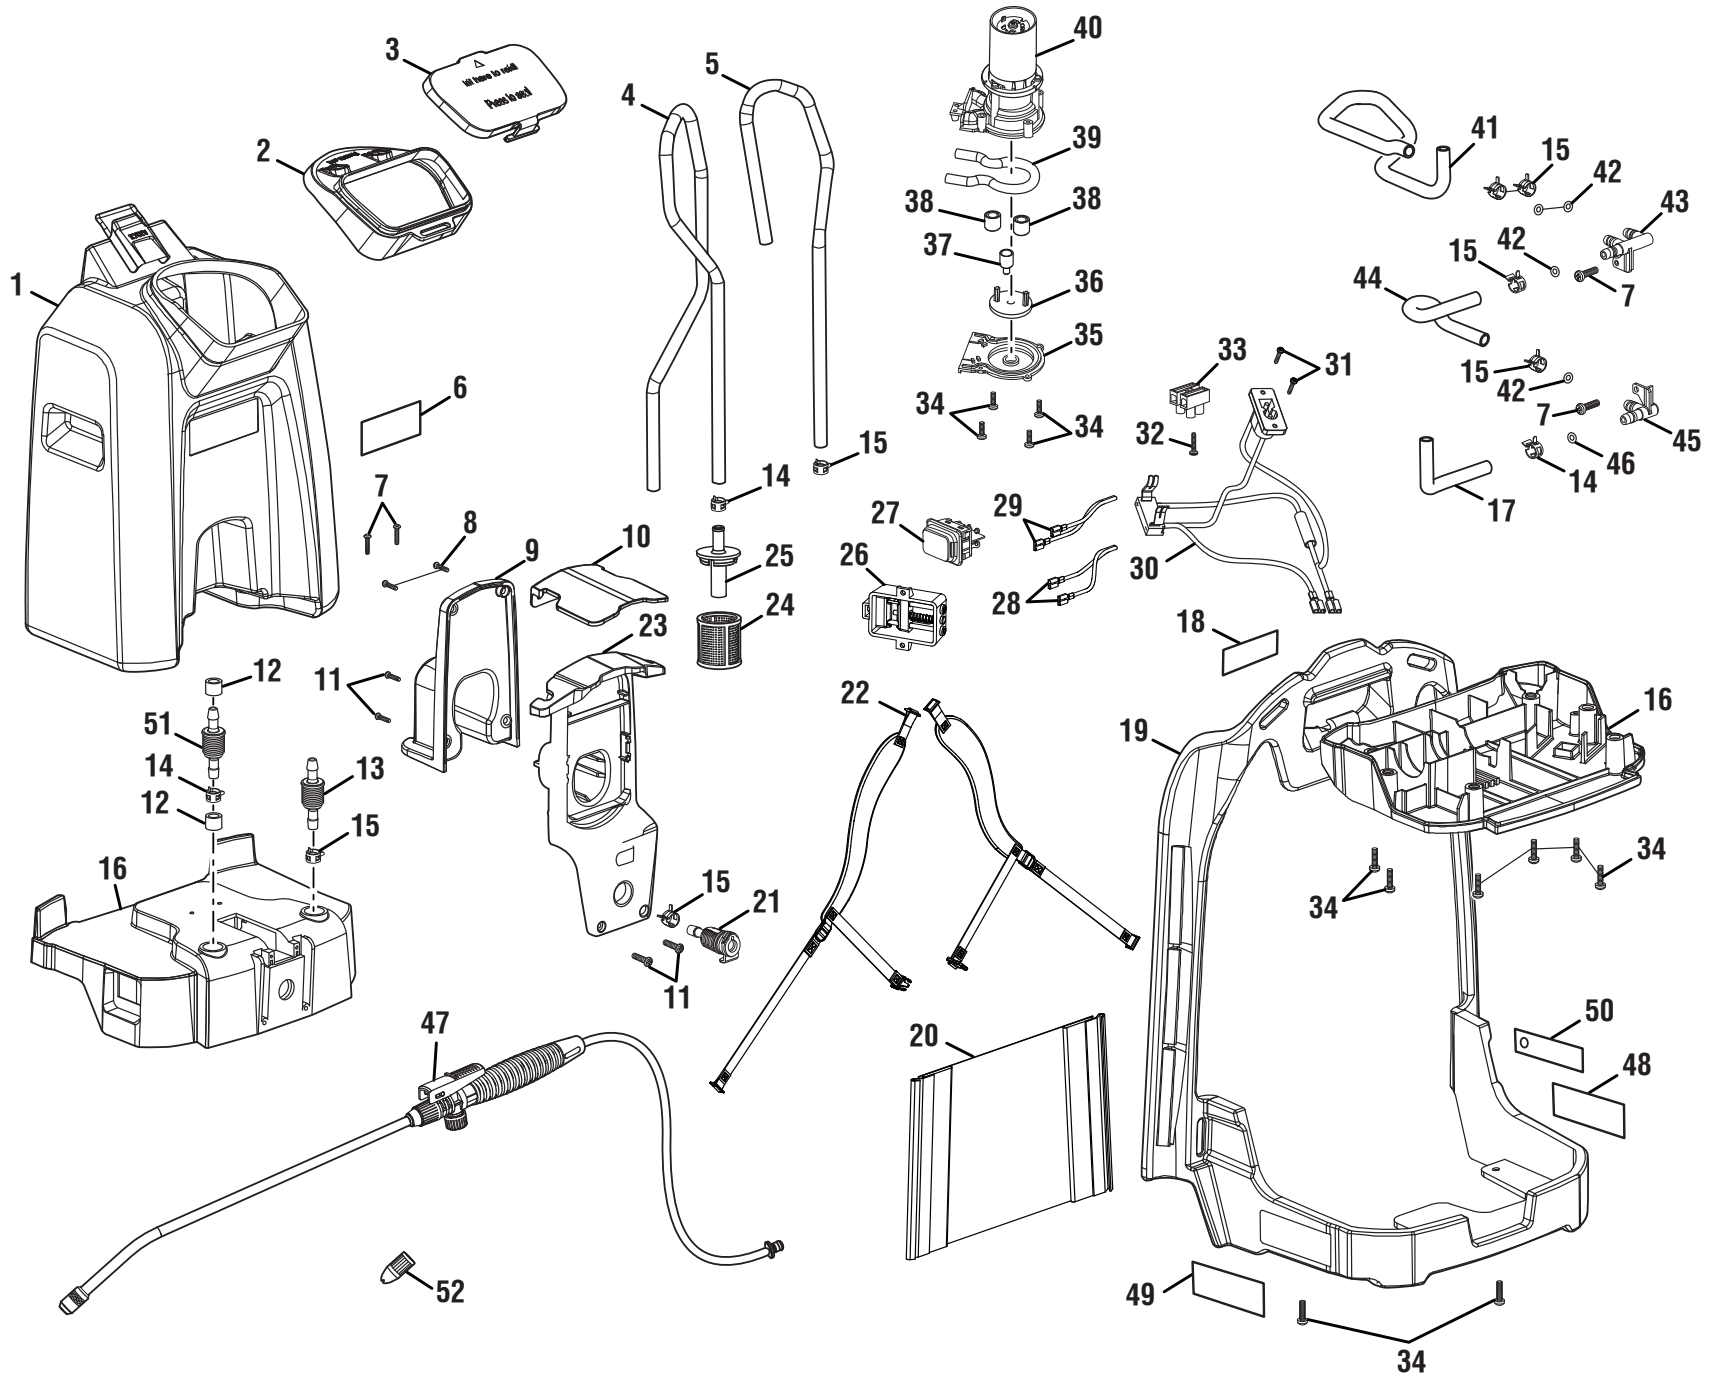

RYOBI 18 VOLT BACKPACK CHEMICAL SPRAYER – MODEL NUMBER P640K

RYOBI 18 VOLT BACKPACK CHEMICAL SPRAYER – MODEL NUMBER P640K

The model number will be found on a label attached to the motor housing. Always mention the model number in all correspondence regarding your **18 VOLT BACKPACK CHEMICAL SPRAYER** or when ordering parts.