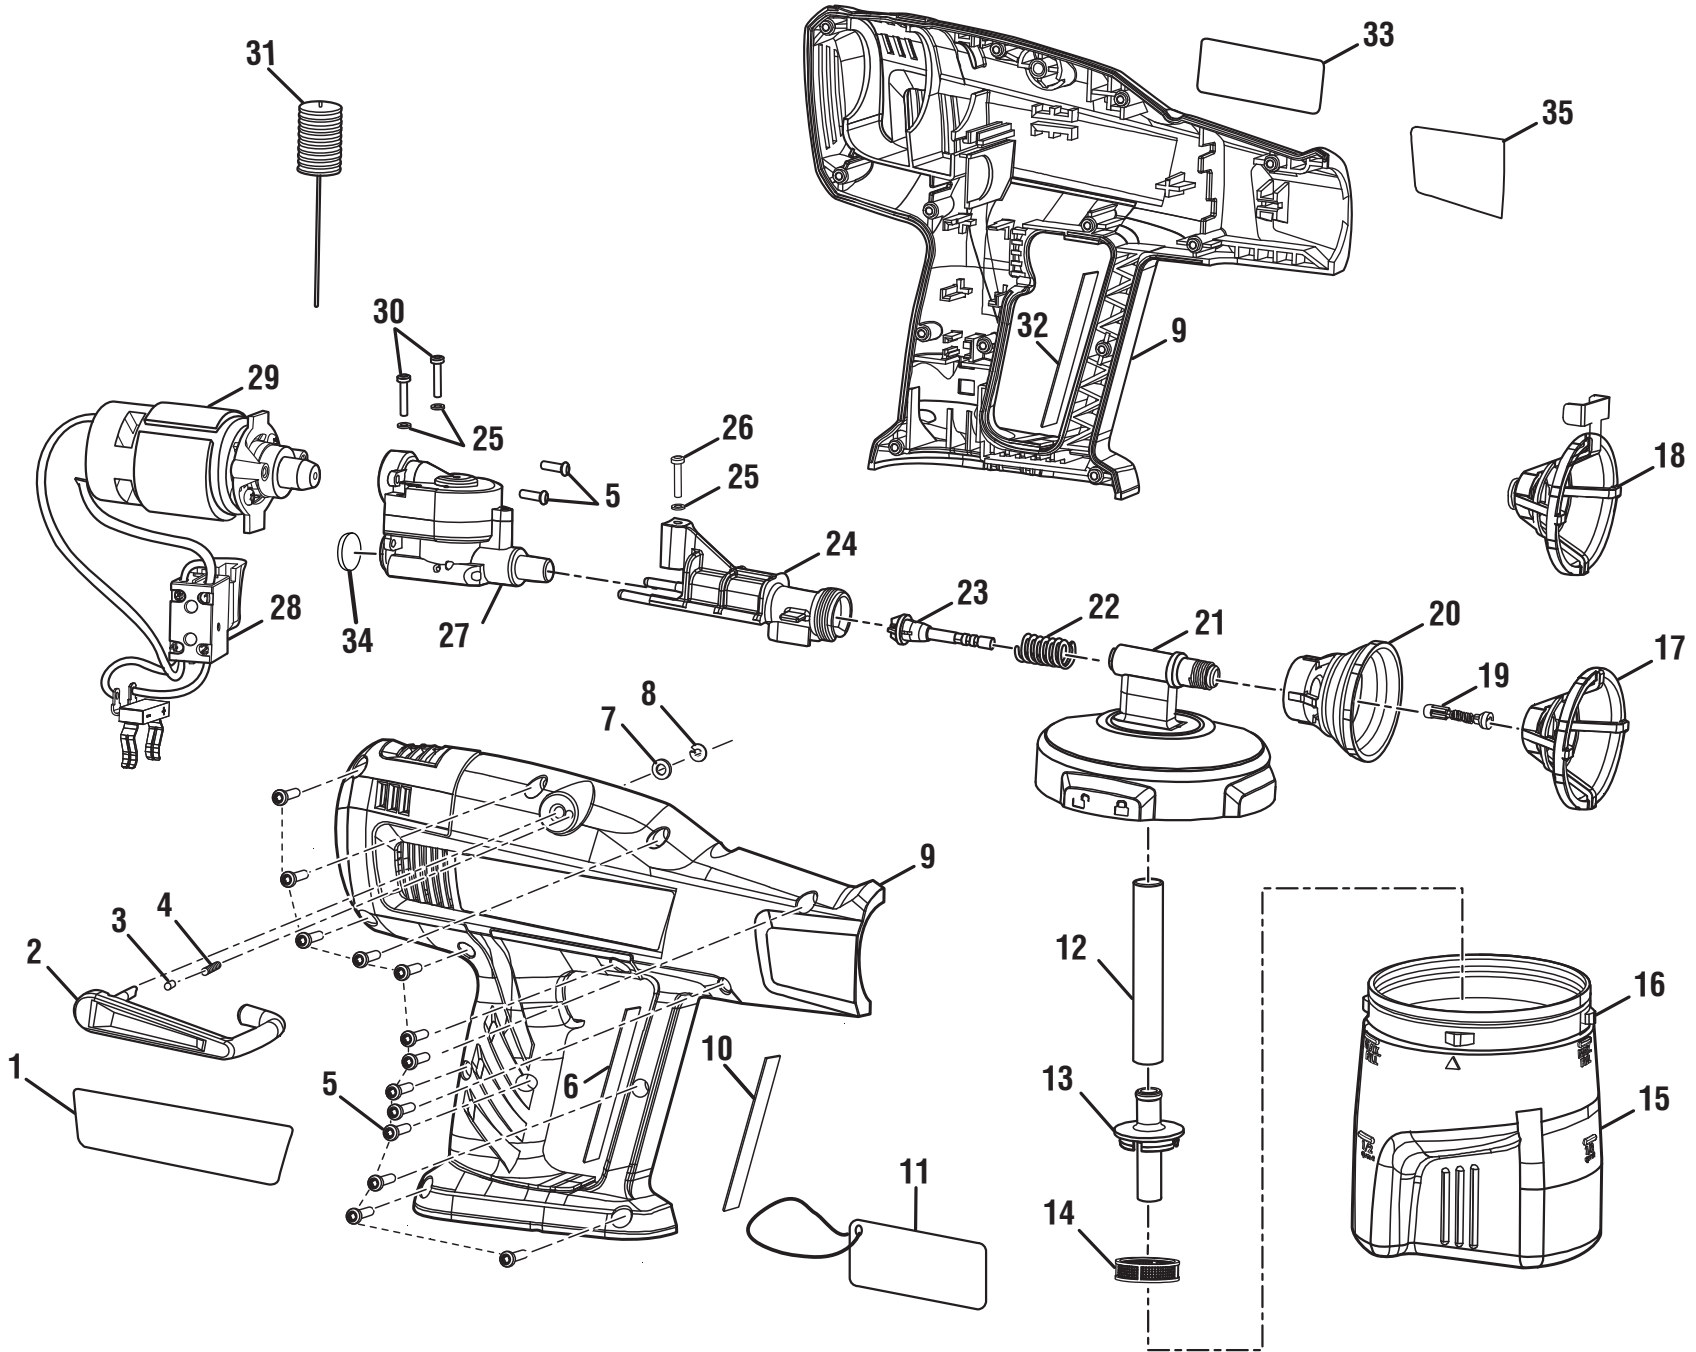

RYOBI POWER PAINT SPRAYER TOOL - MODEL NUMBER P631K1

RYOBI POWER PAINT SPRAYER TOOL – MODEL NUMBER P631K1

The model number will be found on a label attached to the housing assembly. Always mention the model number in all correspondence regarding your **POWER PAINT SPRAYER TOOL** or when ordering parts.

PARTS LIST

KEY NO.	PART NUMBER	DESCRIPTION	QTY	KEY NO.	PART NUMBER	DESCRIPTION	QTY
1	940488235	Data/Warning Label.....	1	23	303233002	Piston Assembly.....	1
2	303428002	Hook Assembly	1	24	519454001	Pump Housing Holder.....	1
3	672324001	Location Pin	1	25	670030009	Washer (OD7.2 x ID4.1 x 1t).....	3
4	692333001	Compression Spring	1	26	660414008	Screw (M4 x 16 mm, T-20 Torx Pan Hd.).....	1
5	660024044	Screw (M4 x 16 mm)	15	27	220110009	Gear Box Assembly.....	1
6	940221100	Warning Label (English).....	1	28	200300041	Switch Assembly.....	1
7	680611001	Washer (OD8 x ID5.2 x 1.2t).....	1	29	230275002	Motor & Pinion Assembly.....	1
8	692350001	Retaining Ring.....	1	30	660414014	Screw (M4 x 20 mm)	2
9	303651002	Housing Assembly	1	31	303263001	Cleaning Brush Assembly	1
10	940221114	Warning Label (Spanish)	1	32	940221113	Warning Label (French)	1
11	961007022	Hang Tag	1	33	940304770	Logo Label	1
12	562549002	Paint Hose.....	1	34	902277001	Felt Seal	1
13	519440001	Suction Tube	1	35	940001178	Lubricant Label	1
14	519441001	Filter	1	Not Shown:			
15	201144001	Quick-Lock Container (1 Qt.)	1		130429008	Battery Pack (Li-ion).....	1
16	560159002	O-Ring	1		140151002	Charger.....	1
17	303262002	Spray Round Tip Assembly.....	1		902332001	Lubricant	1
18	303970003	Spray Wide Angle Tip Assembly	1		902355002	Tool Bag	1
19	303265001	Atomizer Valve Assembly	1		987000903	Quick Start Guide.....	1
20	519459001	Locking Nut.....	1		988000473	Operator's Manual	1
21	303221001	Pump Housing Assembly.....	1		12-19-11		
22	692331001	Compression Spring	1		(Rev:03)		