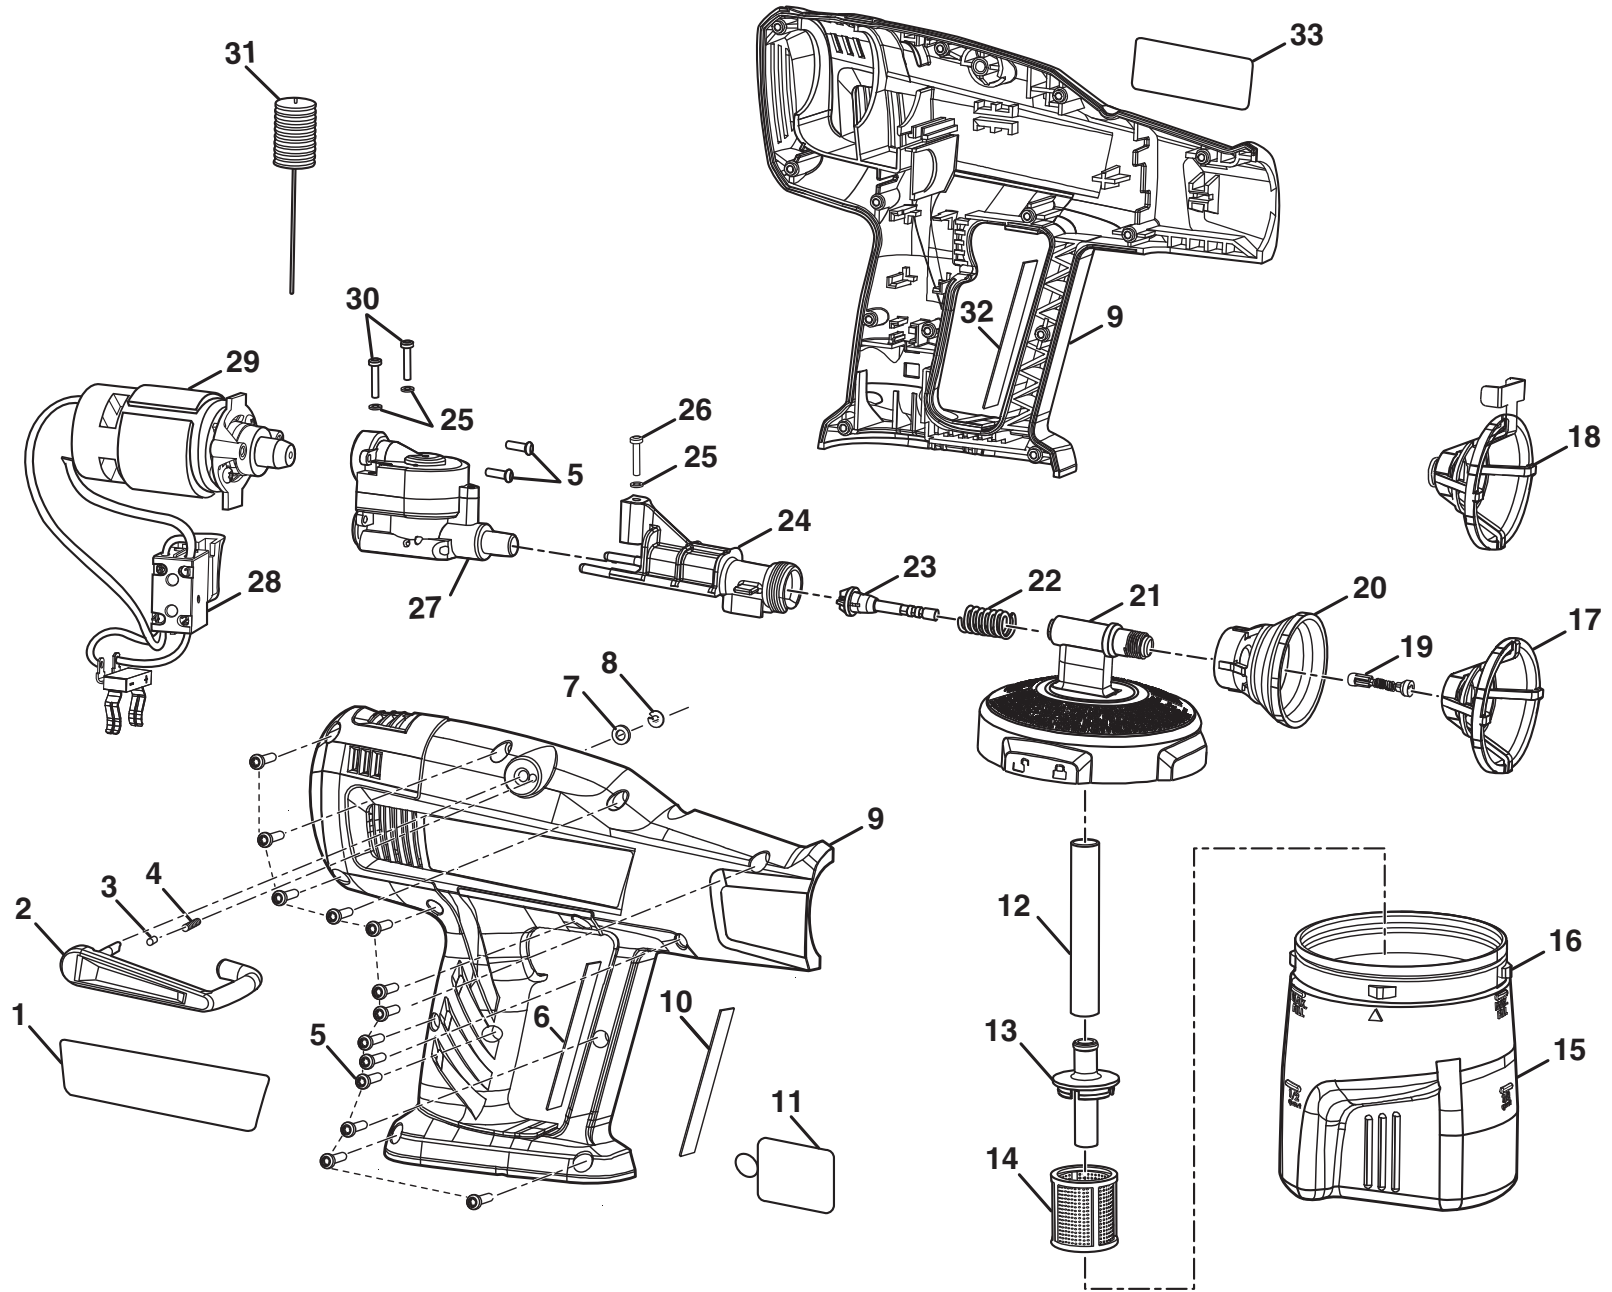

RYOBI POWER PAINT SPRAYER TOOL - MODEL NUMBER P630

RYOBI POWER PAINT SPRAYER TOOL – MODEL NUMBER P630

The model number will be found on a label attached to the motor housing. Always mention the model number in all correspondence regarding your **POWER PAINT SPRAYER TOOL** or when ordering parts.

PARTS LIST

KEY NO.	PART NUMBER	DESCRIPTION	QTY	KEY NO.	PART NUMBER	DESCRIPTION	QTY
1	940976571	Data/Warning Label	1	21	303221001	Pump Housing Assembly	1
2	303428002	Storage Hook Assembly	1	22	692331001	Compression Spring	1
3	672324001	Location Pin	1	23	303233002	Piston Assembly	1
4	692333001	Spring	1	24	519454001	Pump Housing Holder	1
5	660024044	Screw (M4 x 16 mm)	15	25	670030009	Spring Washer (OD7.2 x ID4.1 x 1t)	3
6	940221100	Warning Label (English)	1	26	660414008	Screw (M4 x 16 mm Torx Hd.)	1
7	680611001	Washer (OD8 x ID5.2 x 1.2t)	1	27	220110001	Gear Box Assembly	1
8	692350001	External Retaining Ring	1	28	200300041	Switch Assembly	1
9	201102001	Housing Assembly (Inc. Key Nos. 1, 6, 10 and 32-33)	1	29	230277001	Motor and Pinion Assembly	1
10	940221114	Warning Label (Spanish)	1	30	660414014	Screw (M4 x 20 mm)	2
11	961007022	Hang Tag	1	31	303263001	Cleaning Brush	1
12	560148001	Paint Hose	1	32	940221113	Warning Label (French)	1
13	519440001	Suction Tube	1	33	940304770	Logo Label	1
14	519441001	Filter	1	Not Shown:			
15	201144001	1 Qt. Quick-Lock Container (Inc. Key No. 16)	1	902355002	Tool Bag	1	
16	560159001	O Ring	1	130429017	Battery Pack (18 Volt)	2	
17	303262002	Round Spray Tip (1 in.)	1	140151001	Charger	1	
18	303970003	Wide Angle Spray Tip (12 in.)	1	902332001	Lubricant	1	
19	303265001	Atomizer Valve Assembly	1	987000623	Operator's Manual (961067180)		
20	519459001	Locking Nut	1	9-27-11 (Rev: 09)			