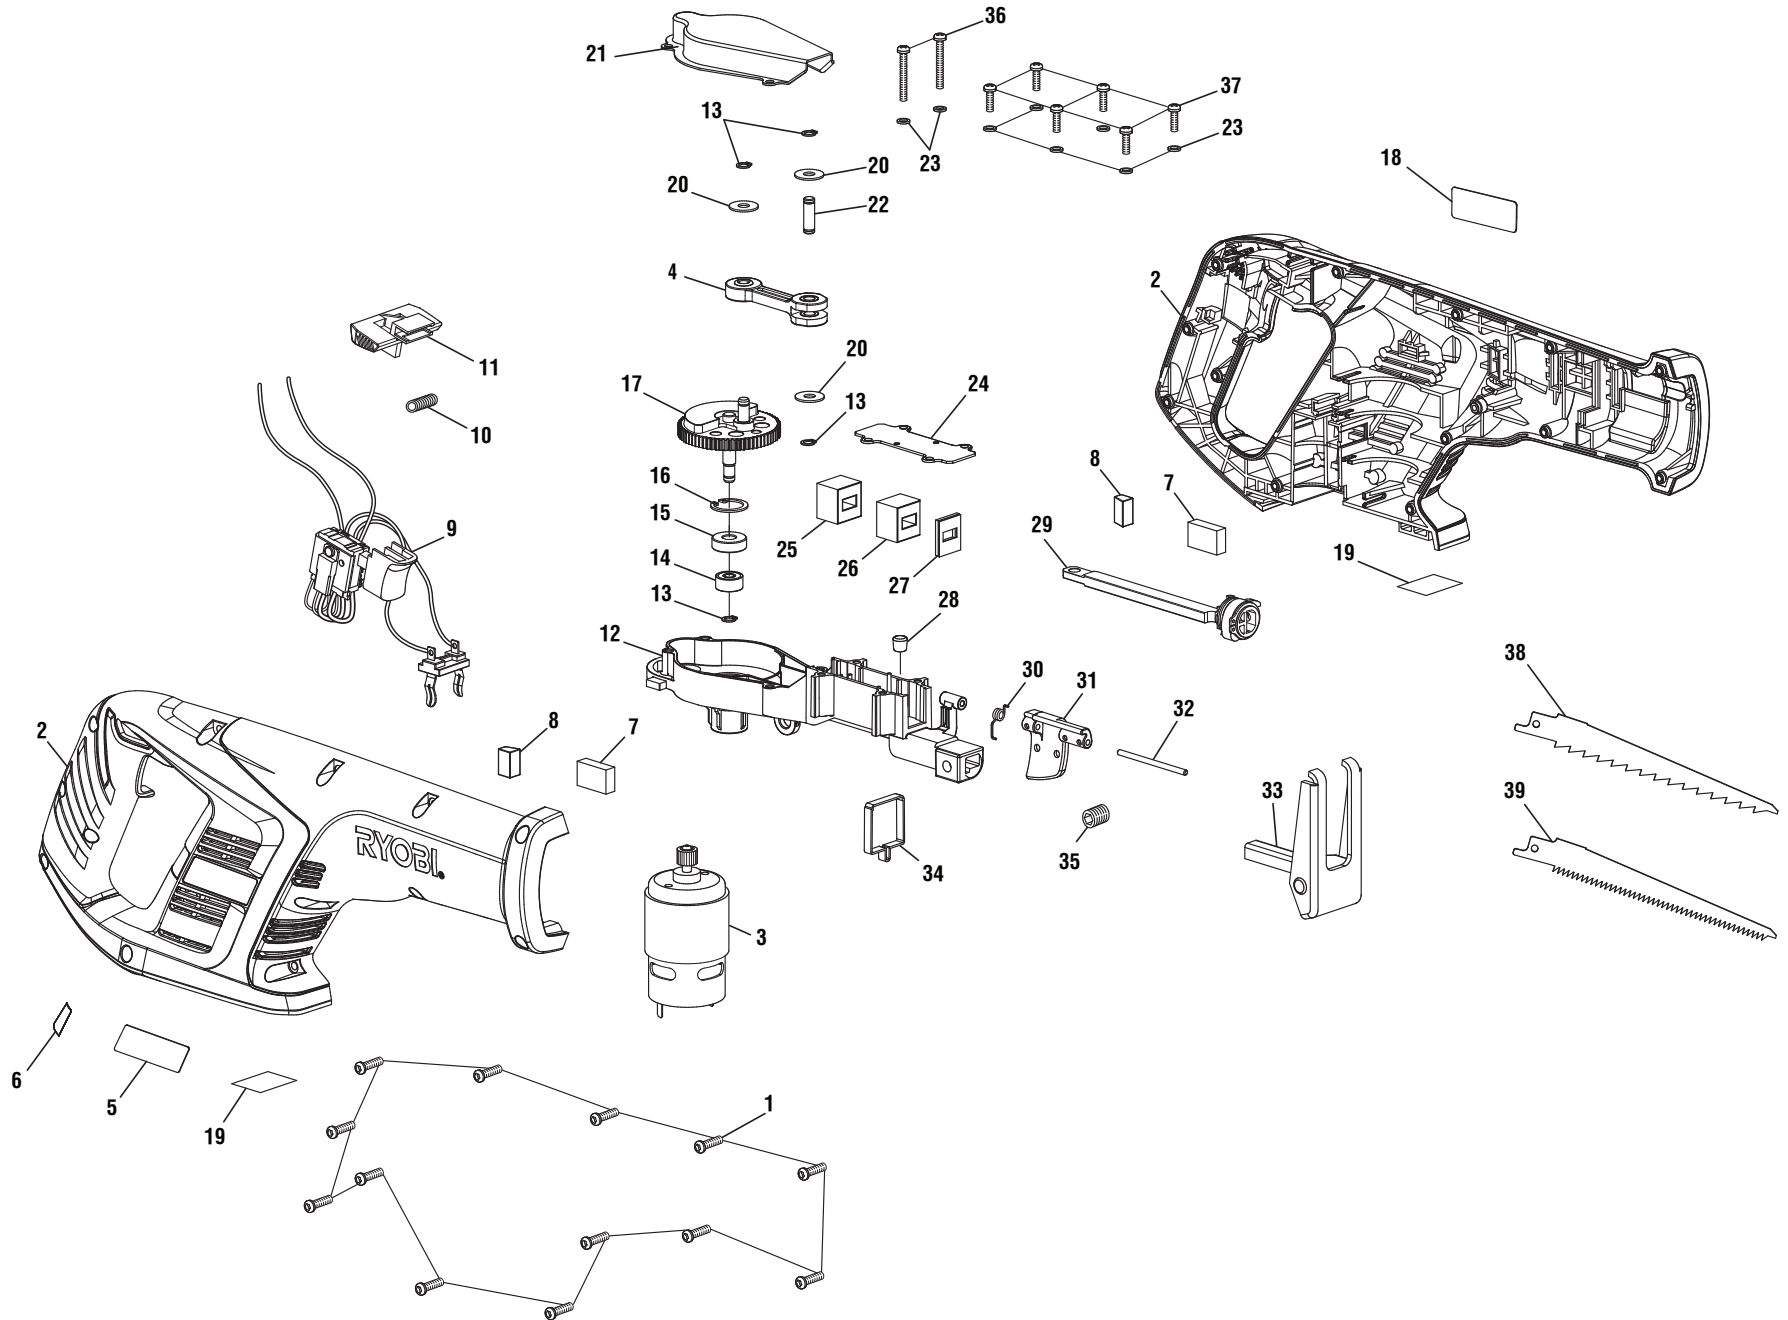

RYOBI 18 VOLT RECIPROCATING SAW – MODEL NUMBER P511 / P515

RYOBI 18 VOLT RECIPROCATING SAW – MODEL NUMBER P511 / P515

The model number will be found on a label attached to the motor housing. Always mention the model number in all correspondence regarding your **RECIPROCATING SAW** or when ordering repair parts.