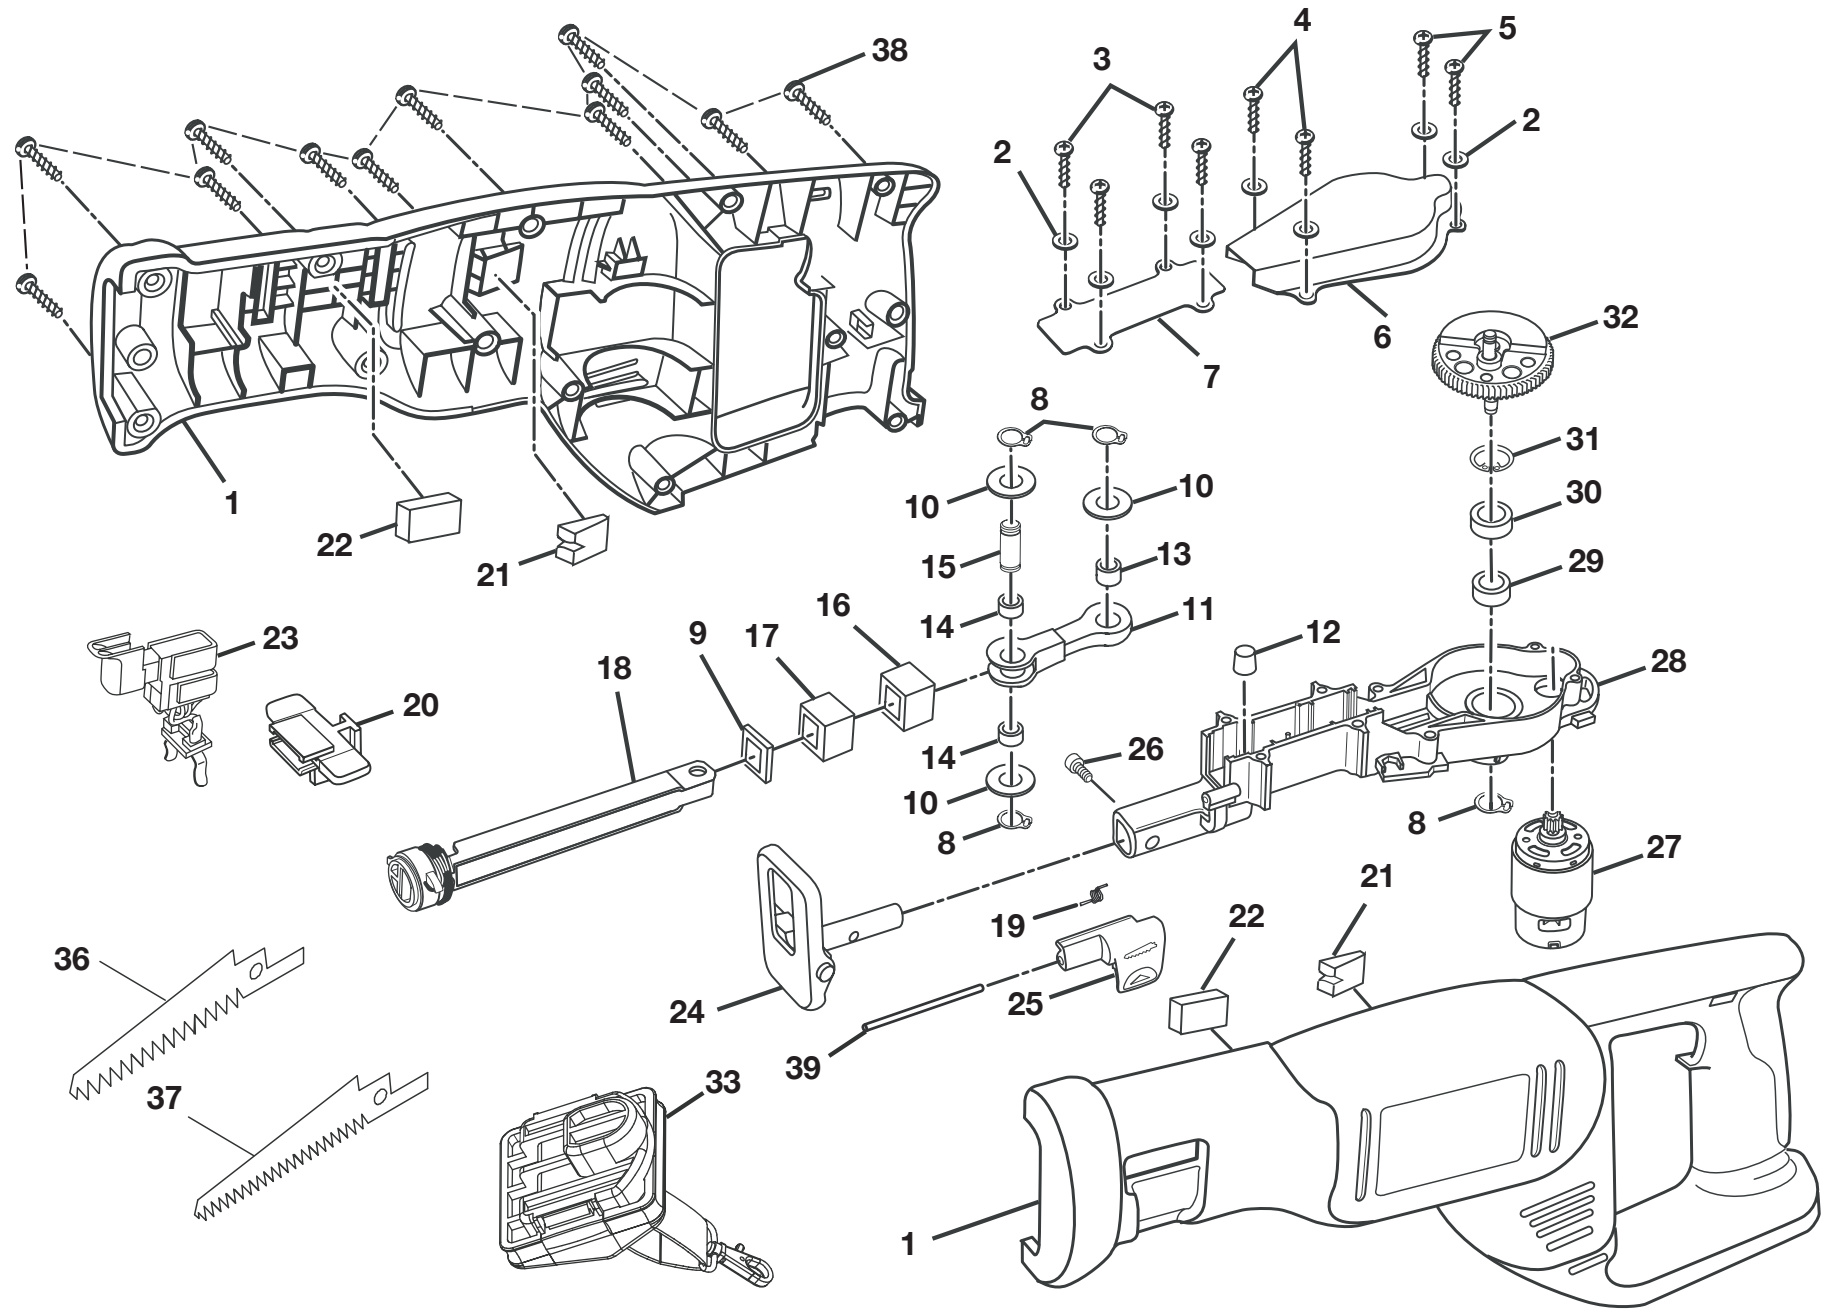

RYOBI 18.0 VOLT CORDLESS RECIPROCATING SAW – MODEL NUMBER P510

RYOBI 18.0 VOLT CORDLESS RECIPROCATING SAW – MODEL NUMBER P510

The model number will be found on a label attached to the motor housing. Always mention the model number in all correspondence regarding your **RECIPROCATING SAW** or when ordering repair parts.

PARTS LIST

KEY NO.	PART NUMBER	DESCRIPTION	QTY	KEY NO.	PART NUMBER	DESCRIPTION	QTY
1	200202291	HOUSING ASSEMBLY	1	22	5670301	RUBBER PAD.....	2
2	6703001	SPRING WASHER.....	8	23	270018098	SWITCH ASSEMBLY.....	1
3	660165007	SCREW (M4 x 18 mm)	4	24	300216040	SHOE ASSEMBLY	1
4	6621211	SCREW (M4 x 12 mm)	2	25	300697001	BLADE RELEASE MECHANISM	1
5	6621215	SCREW (M4 x 28 mm)	2	26	6616926	SCREW (M6 x 14 mm) W/SPRING WASHER	1
6	6899801	GEAR CASE COVER.....	1	27	230074014	MOTOR ASSEMBLY	1
7	6900501	SLIDING ROD COVER	1	28	680997006	GEAR CASE SUPPORT	1
8	6770401	RETAINING RING.....	4	29	6899902	BALL BEARING (696-ZZ).....	1
9	901512001	FIBER SHEET (20.5 x16.9 x 3 mm).....	1	30	6899901	BALL BEARING (607-ZZ).....	1
10	690915019	WASHER.....	3	31	6902501	RETAINING RING	1
11	641201001	CONNECTING ROD.....	1	32	3030810	GEAR ASSEMBLY.....	1
12	5670401	RUBBER CUSHION	1	33	200292003	PLUG-IN LANYARD	1
13	610824001	NEEDLE ROLLER BEARING.....	1	34	940340001	LOGO PLATE (NOT SHOWN).....	1
14	672354002	CONNECTING BUSHING	2	35	940045065	DATA PLATE (NOT SHOWN).....	1
15	681081002	PIN	1	36	690291006	SAW BLADE, WOOD CUTTING.....	1
16	672355003	SLIDE BUSHING.....	1	37	690292006	SAW BLADE, METAL CUTTING.....	1
17	672353003	SLIDE BUSHING	1	38	6620805	SCREW (M4 x 16 mm).....	12
18	300309027	SLIDING ROD ASSEMBLY W/QUICK RELEASE.....	1	39	690476001	PIN	1
19	690475001	TORSION SPRING	1		983000542	OPERATOR'S MANUAL (960223354)	
20	984987001	SAFETY BUTTON W/SPRING	1		7-29-10		
21	5672301	RUBBER WEDGE.....	2		(REV:08)		