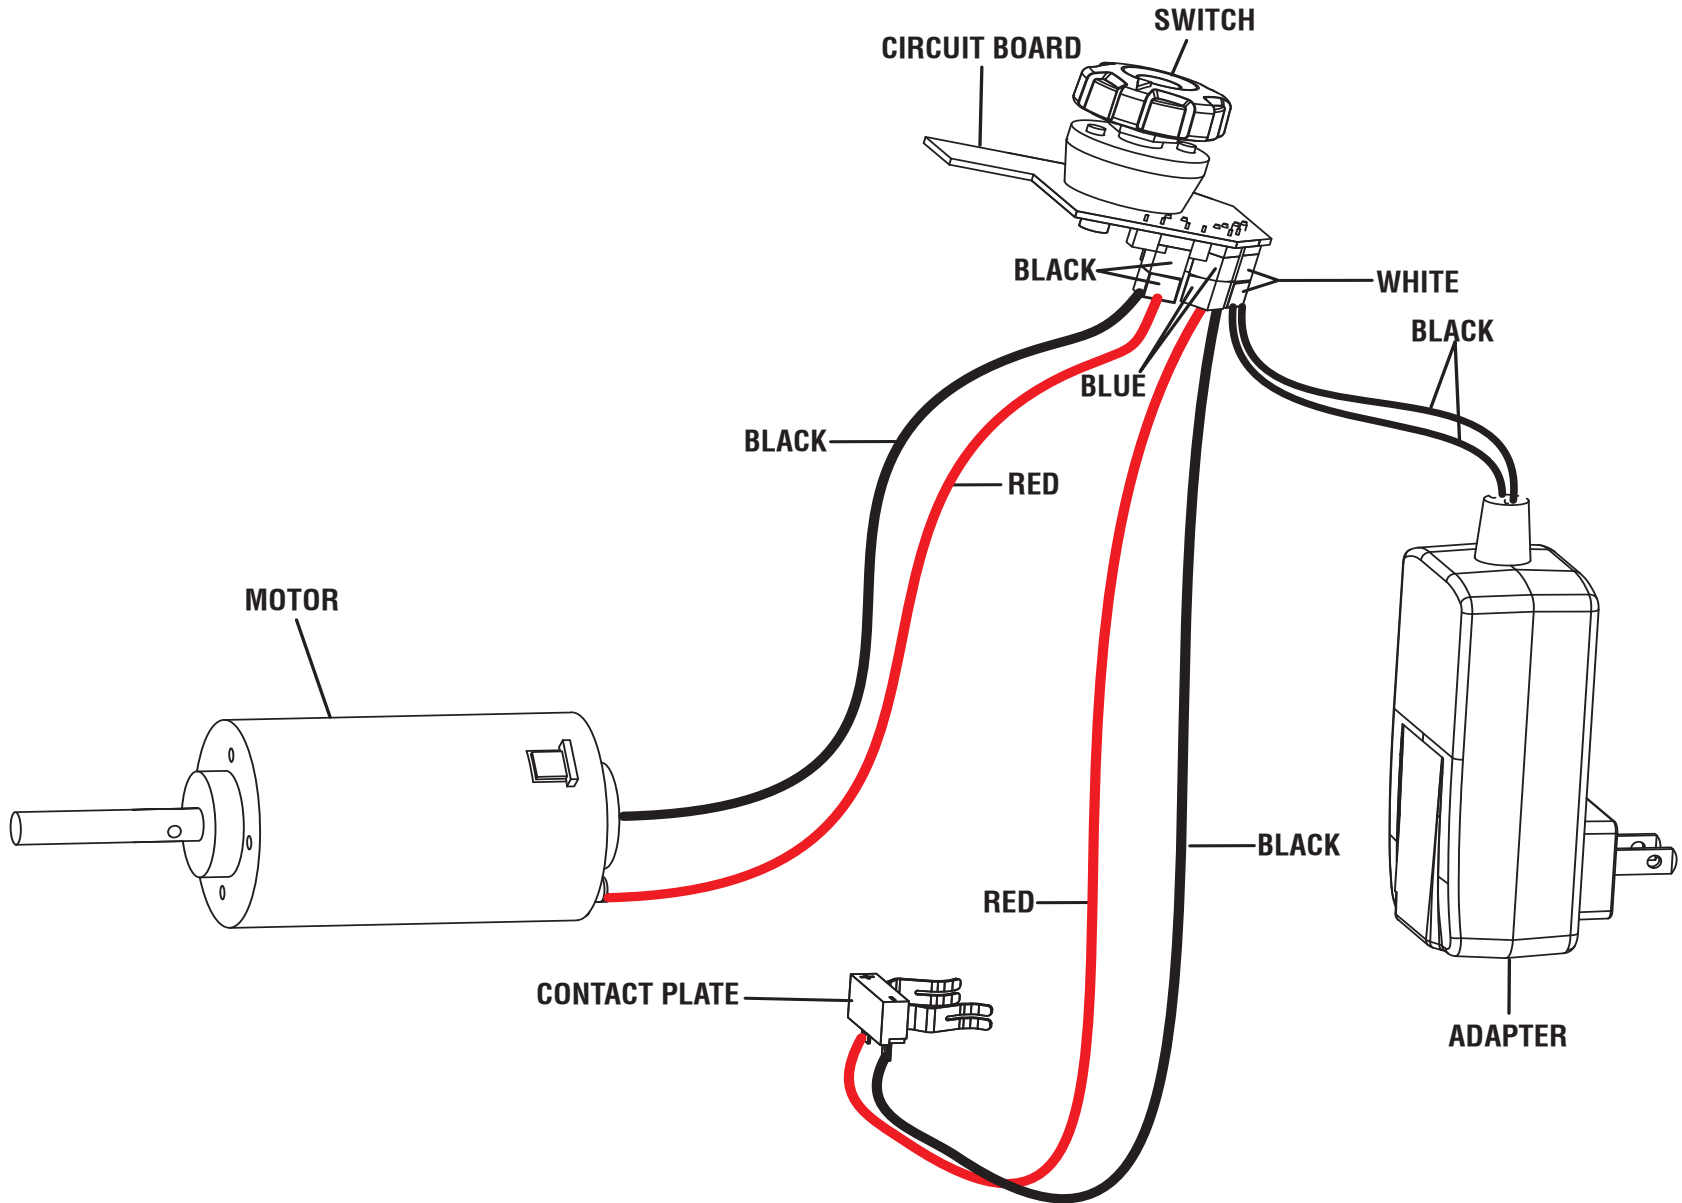

18 VOLT HYBRID 18 in. AIR CANNON – MODEL NUMBER P3340

The model number will be found on a label attached to the motor housing. Always mention the model number in all correspondence regarding your **AIR CANNON** or when ordering repair parts.

PARTS LIST

KEY NO.	PART NUMBER	DESCRIPTION	QTY	KEY NO.	PART NUMBER	DESCRIPTION	QTY
1	03985801103K	Logo Label.....	1	24	03985801107K	Air Cannon Label	2
2	039858011070	Front Grate Assembly (Inc. Key No. 1)	1	25	039858011018	Screw (M6 x 20 mm, T30 Torx Pan Hd.).....	4
3	039858011012	Screw (M4 x 16 mm, T20 Torx Pan Hd.).....	6	26	039858011042	Lock Washer	4
4	039858011035	Hex Nut (M8, Left Hand Threads).....	1	27	039858011037	Lock Nut (M5)	4
5	039858011039	Washer (OD22 x ID8 x 1.2t)	1	28	039858011041	Washer (OD18 x ID6 x 2t)	8
6	039858011026	Fan Blade.....	1	29	039858011024	Screw (M6 x 18 mm, T30 Torx Pan Hd.).....	4
7	039858011003	Tilt Control Knob.....	2	30	039858011020	Rear Grate	1
8	039858011090	Pivot Cap Assembly (Inc. Key Nos. 9-10).....	2	31	039858011046	Sleeve	4
9	039858011038	Washer (OD10 x ID4 x 1t)	4	32	039858011025	Screw (M4 x 12 mm, T20 Torx Pan Hd.).....	2
10	039858011017	Screw (M4 x 14 mm, T20 Torx Pan Hd.).....	13	33	039858011047	Spring Pin	1
11	039858011091	Pivot Base Assembly.....	1	34	039858011016	Motor Assembly.....	1
12	039858011036	Hex Nut (M5).....	2	35	03985801101K	Data Label	1
13	039858011040	Washer (OD14 x ID5 x 1t)	4	36	039858011096	Motor Housing Assembly (Inc. Key Nos. 35 and 40-41)	1
14	039858011021	Carry Handle.....	1	37	039858011033	Hex Nut (M6).....	4
15	039858011043	Lock Washer	2	38	039858011099	Speed Switch and Circuit Board Assembly.....	1
16	039858011023	Screw (M5 x 18 mm, T25 Torx Pan Hd.).....	2	39	039858011028	Switch Knob	1
17	039858011097	Drum Assembly (Inc. Key No. 24).....	1	40	03985801102K	Speed Dial Label	1
18	039858011093	Tube Stand Assembly.....	1	41	03985801104K	Ryobi Side Lithium Label.....	1
19	039858011045	Lock Nut (M4)	4	42	039858011098	Power Cord Assembly (Inc. Key No. 23)	1
20	039858011009	Stand Plate	1	NOT SHOWN:			
21	039858011038	Washer (OD10 x ID4 x 1t)	4	995000789	Operator's Manual (03985801101Q)		
22	039858011044	Screw (M4 x 38 mm, T20 Torx Pan Hd.).....	4	9-19-19			
23	03985801105K	Cord Wrap Label.....	1	(Rev:01)			

18 VOLT HYBRID 18 in. AIR CANNON – MODEL NUMBER P3340

WIRING DIAGRAM