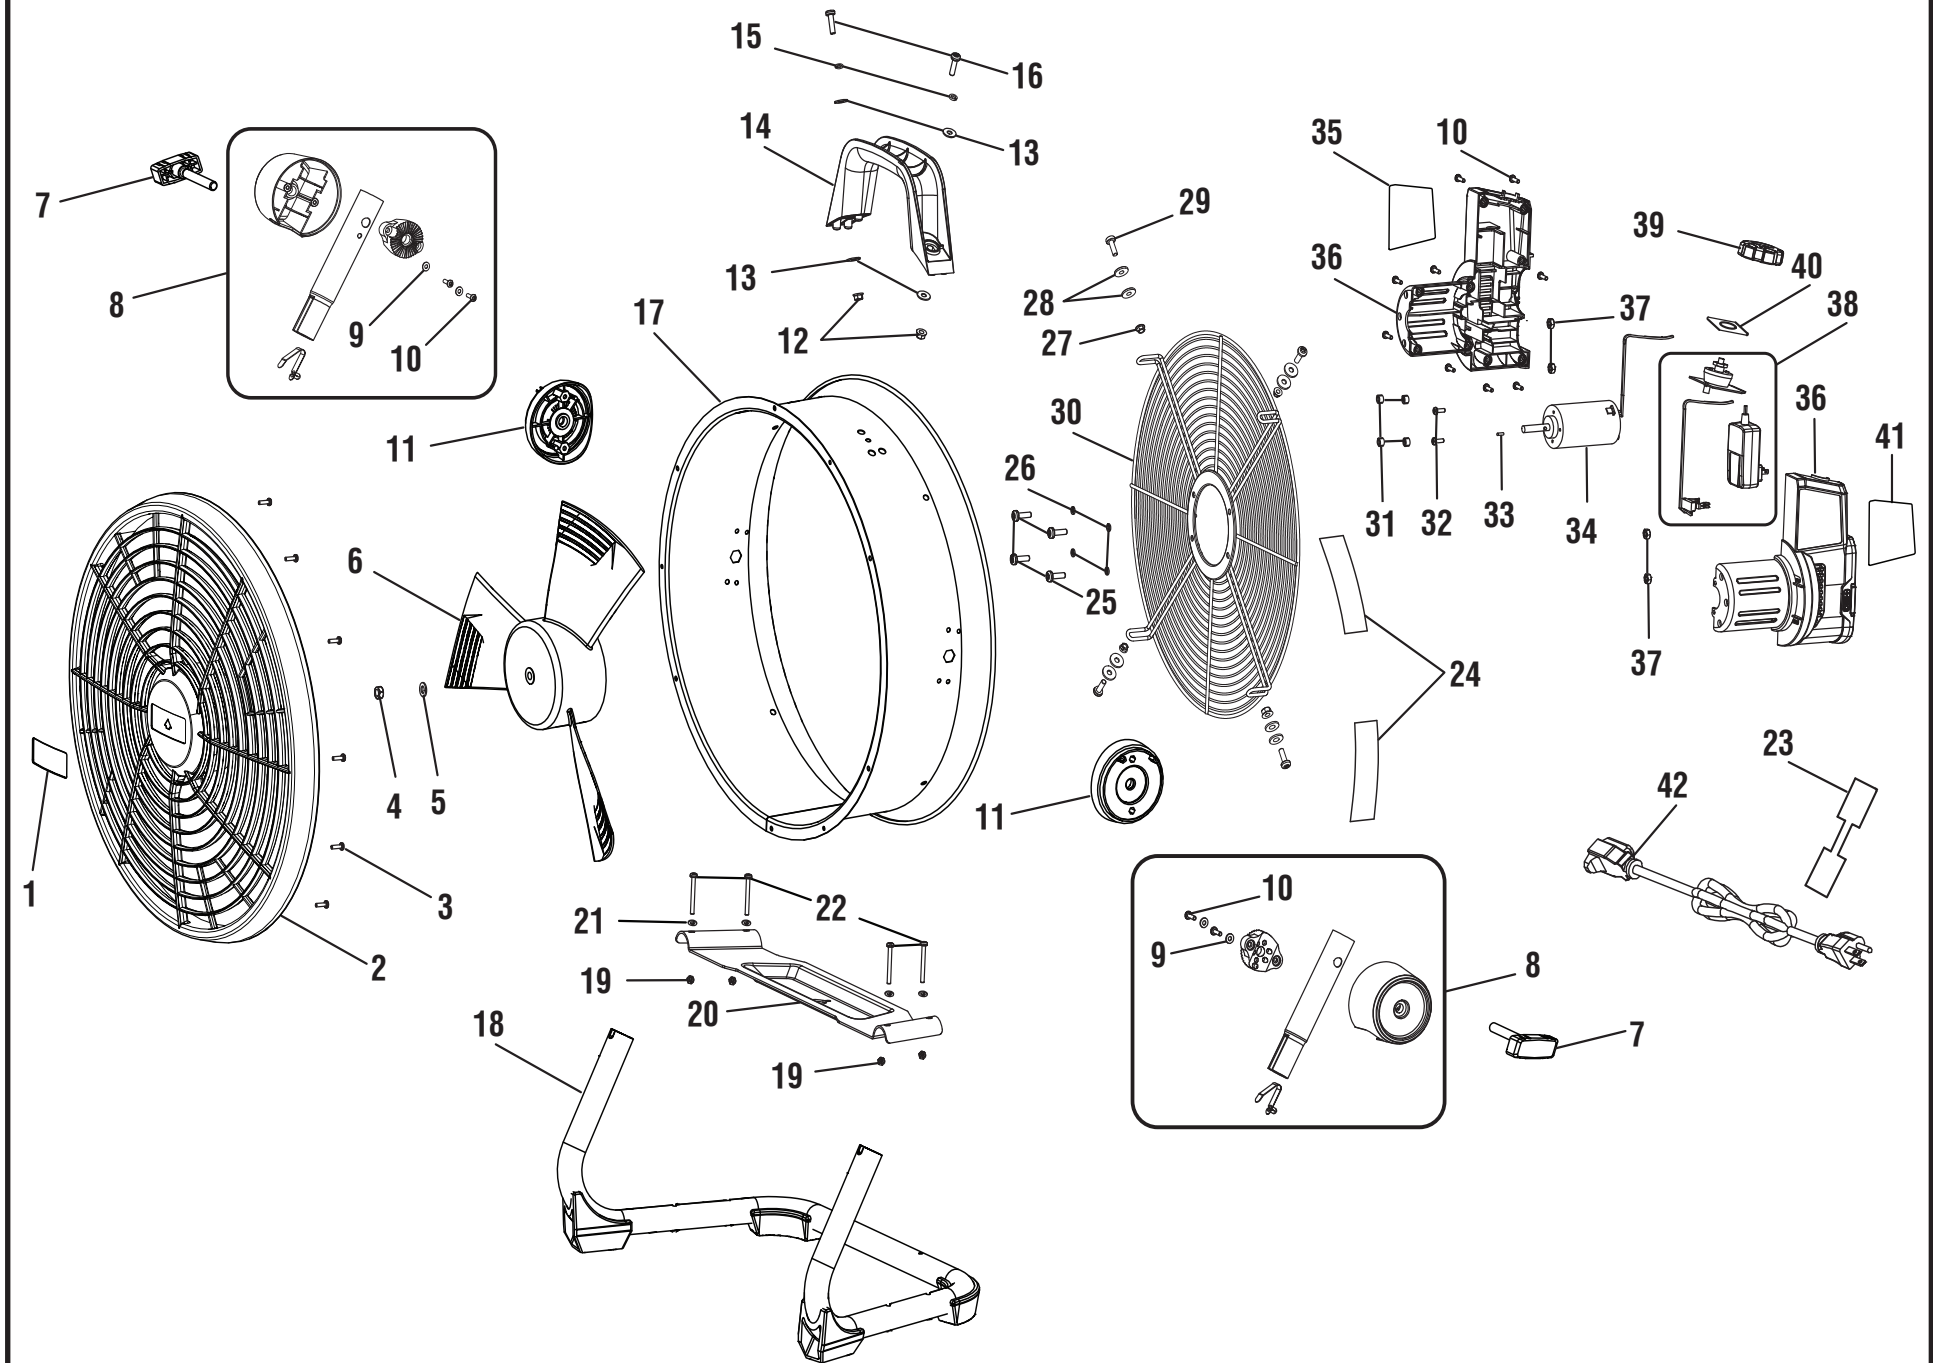

**RYOBI**  
**18 Volt Hybrid 18 in. Air Cannon**  
**Model Number P3340**  
**Repair Sheet**

**One World Technologies, Inc.**  
P.O. Box 1288, Anderson, SC 29622  
Phone 1-800-860-4050 • [www.ryobitools.com](http://www.ryobitools.com)

## 18 VOLT HYBRID 18 in. AIR CANNON – MODEL NUMBER P3340

The model number will be found on a label attached to the motor housing. Always mention the model number in all correspondence regarding your **AIR CANNON** or when ordering repair parts.

18 VOLT HYBRID 18 in. AIR CANNON – MODEL NUMBER P3340

WIRING DIAGRAM