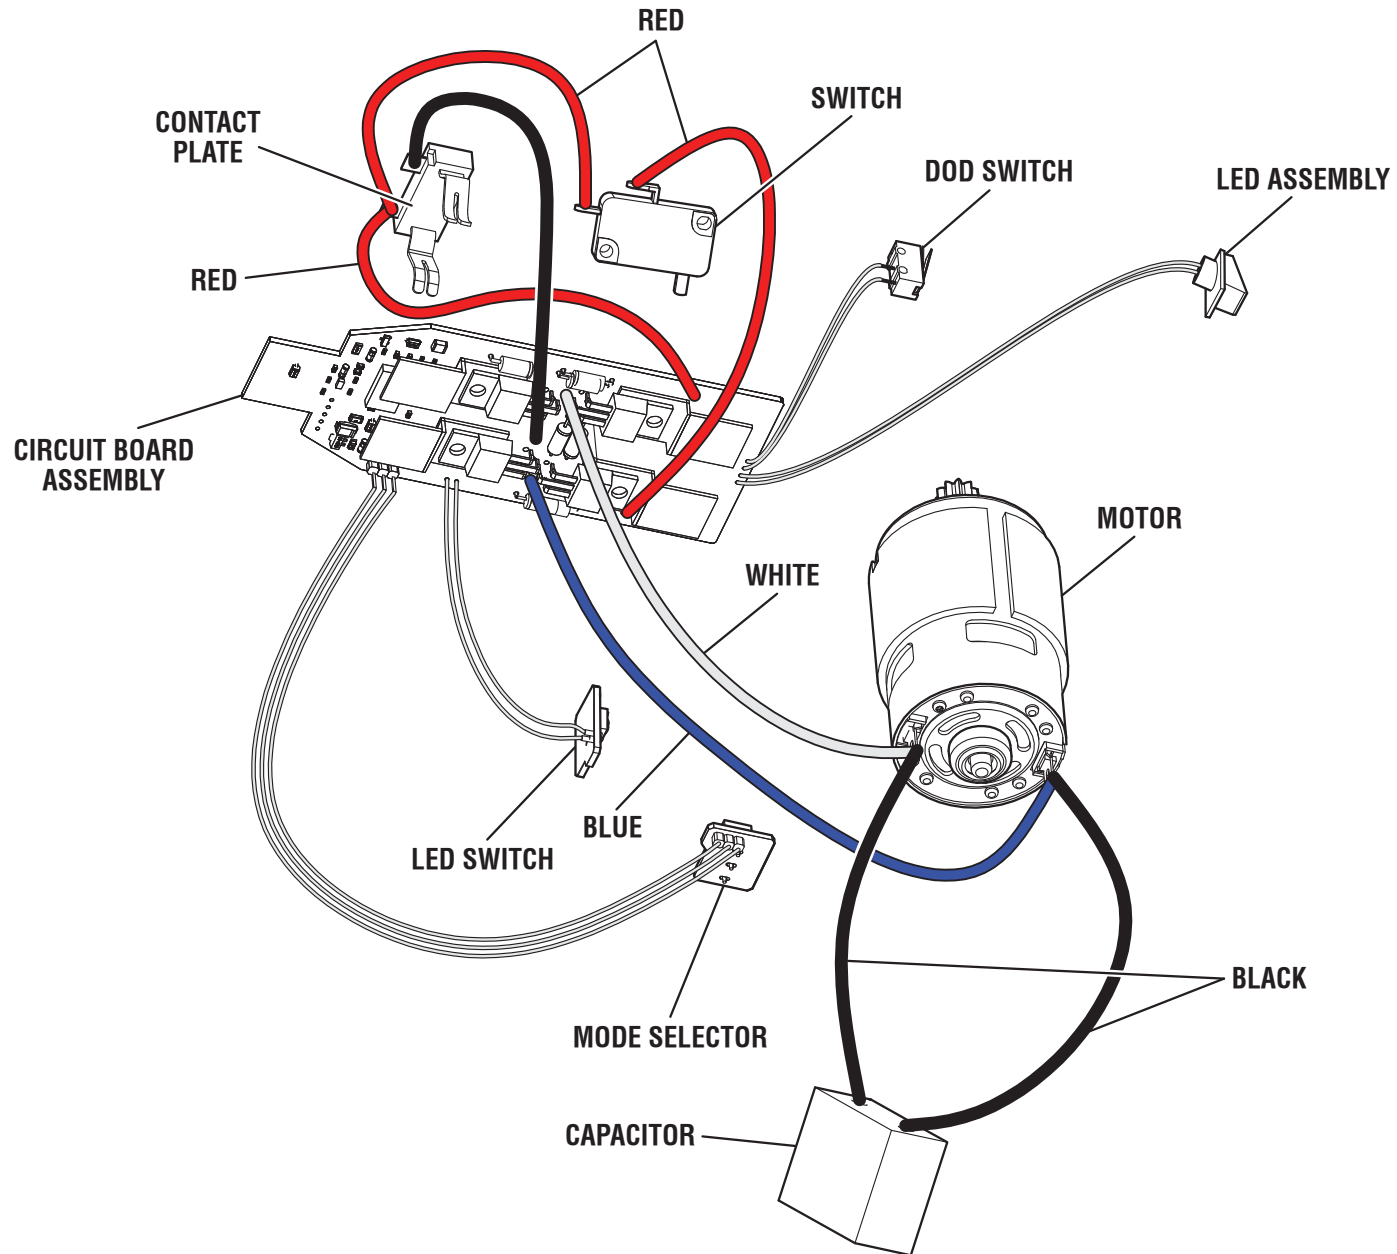

RYOBI 16 GA FINISH NAILER – MODEL NO. P325

The model number will be found on a label attached to the housing. Always mention the model number in all correspondence regarding your **NAILER** or when ordering replacement parts.

PARTS LIST

KEY NO.	PART NUMBER	DESCRIPTION	QTY	KEY NO.	PART NUMBER	DESCRIPTION	QTY
1	527619001	End Cap	1	32	203064001	Depth Adjustment Assembly	1
2	203057001	Filter/Shutter Assembly (Inc. Key No. 3)	1	33	203065001	Housing Assembly (Inc. Key Nos. 34-37)	1
3	527596001	Adjustment Knob	1	34	941008016	Led Label	1
4	203058001	Elevator Piston Assembly (Inc. Key Nos. 5-6)	1	35	940114178	Logo Label	1
5	563433001	Blade Seal	1	36	941001098	Nail Size Pop Label	1
6	563788001	Seal Plug	1	37	941120055	Danger Label	1
7	563728001	Bumper	1	38	203063001	Gear Case Assembly	1
8	660385016	Screw (M5 x 15 mm)	3	39	270013095	Switch/Circuit Board Assembly (Inc. Key No. 40)	1
9	635089001	Depth Contact	1	40	820362065	Capacitor	1
10	203059001	Cylinder Assembly (Inc. Key Nos. 11-12)	1	41	206214001	Motor Assembly	1
11	941001097	Left Pop Label	1	42	670030004	Spring Washer	2
12	941001123	Right Pop Label	1	43	694199001	Compression Spring (Main Switch)	1
13	203062001	Release Latch Assembly	1	44	524418001	Trigger	1
14	660169068	Screw (M4 x 6 mm, Hex Hd.)	1	45	T635100001	Switch Protection Plate	1
15	693992002	Compression Spring (Clutch Frame)	1	46	692784001	Compression Spring	1
16	563236001	Rack Guide	1	47	524852001	Trigger (Led)	1
17	673226001	Latch Fix Pin	1	48	660031011	Screw (M3.5 x 16 mm)	10
18	660380008	Screw (M3 x 10 mm)	3	49	662026001	Screw (M5 x 30 mm)	1
19	662027001	Screw (M5 x 18 mm)	2	50	524689001	Mode Selector	1
20	635087001	Drive Guide (B)	1	51	634401001	Spring Plate	1
21	203061001	Magazine Assembly (Inc. Key Nos. 22-27; plus one of key 28)	1	52	670974003	Lock Nut (M5)	1
22	526850001	Latch Pusher	1	53	660212001	Screw (M4 x 6 mm)	1
23	635688001	Latch	1	54	635048001	Belt Clip	1
24	660213025	Screw (M4 x 7 mm, Flat Hd.)	1				
25	673107001	Spiral Pin	1		Not Shown:		
26	941121324	Data Label	1		203060001	Seal Kit	
27	941121242	Rating Label	1		203196001	Nails (2 in., 500 Pieces Per Box)	
28	526859001	No-Mar Tip	2		990000781	Operator's Manual (961152251)	
29	206215001	Piston Driver Assembly	1		3-13-19		
30	661902001	Screw w/Washer (M2 x 14 mm, Torx Hd.)	2		(Rev:05)		
31	660212005	Screw (M4 x 8 mm, Pan Hd.)	2				

RYOBI 16 GA FINISH NAILER – MODEL NO. P325

WIRING DIAGRAM