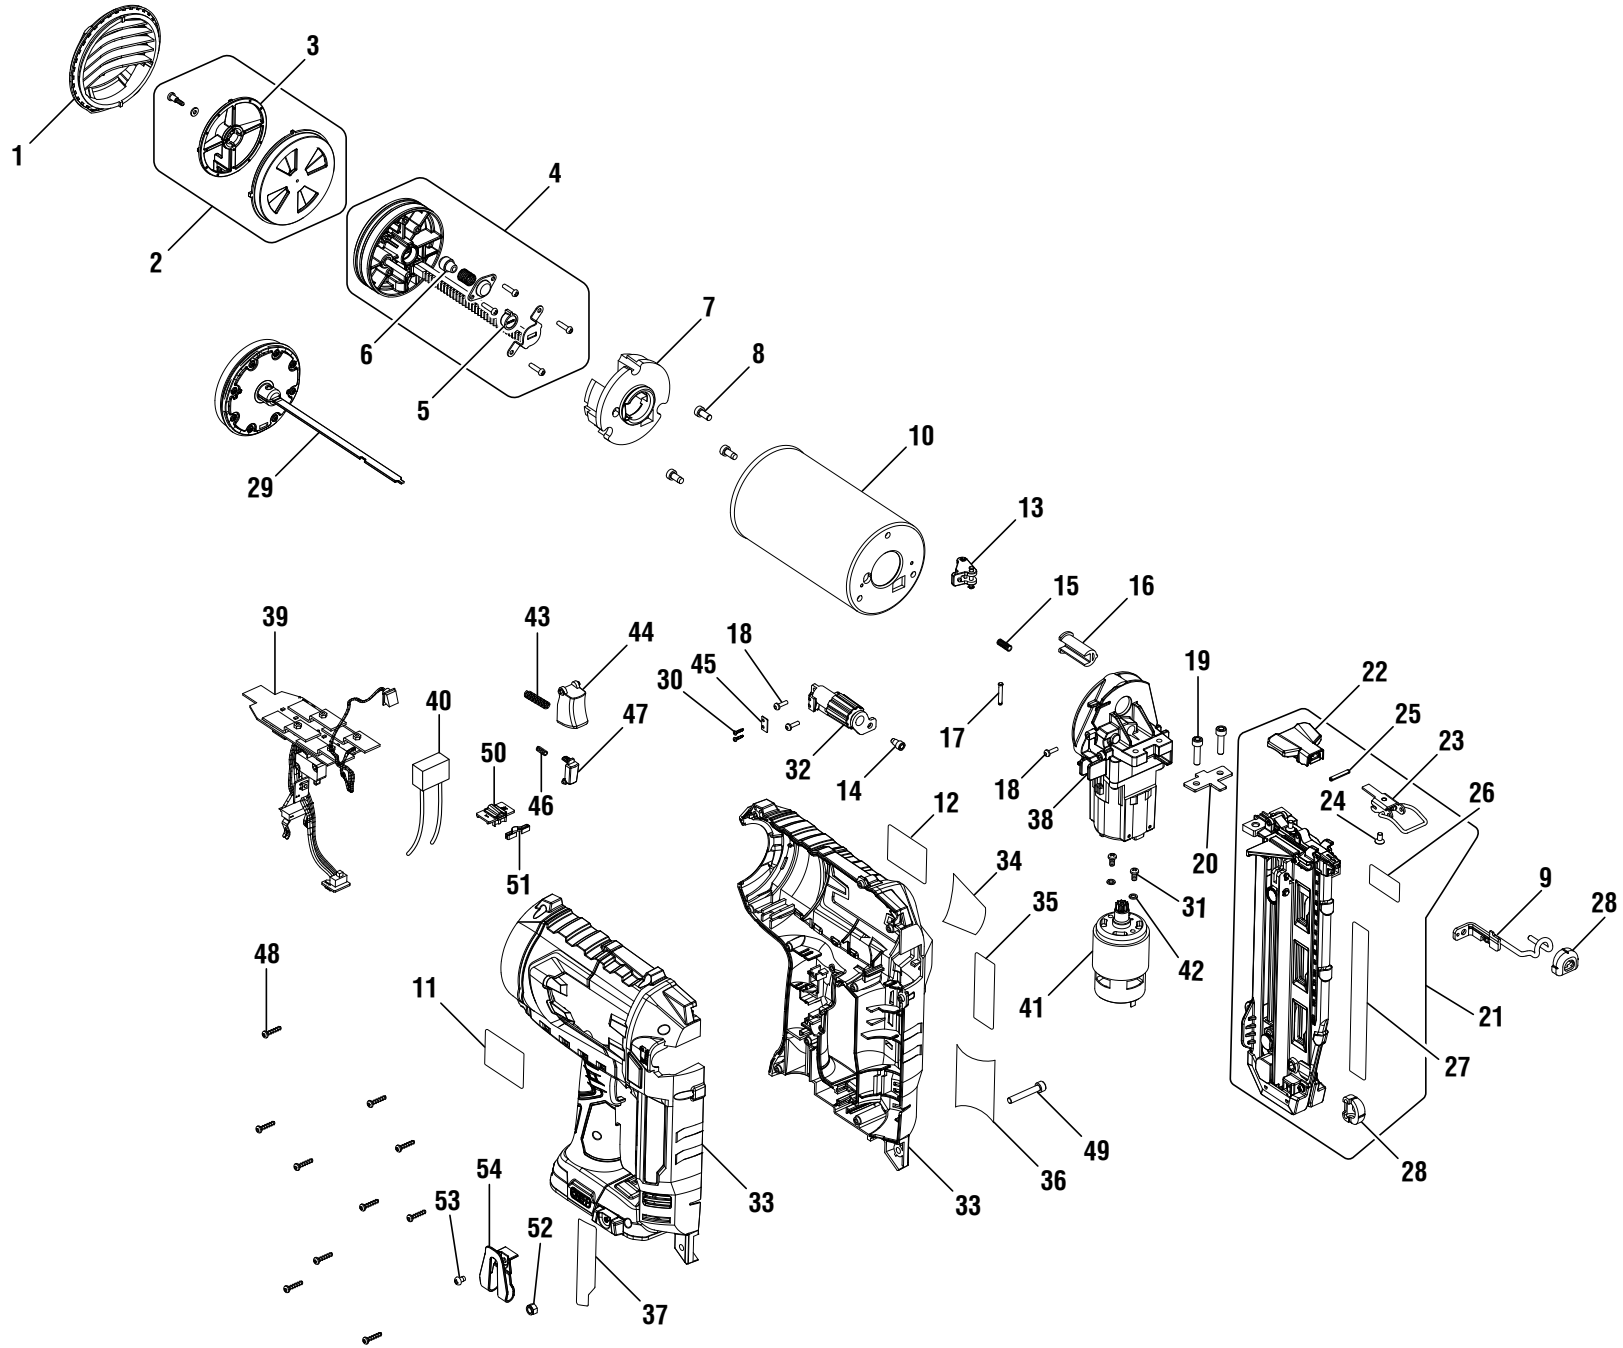

RYOBI 16 GA FINISH NAILER – MODEL NO. P325

RYOBI 16 GA FINISH NAILER – MODEL NO. P325

The model number will be found on a label attached to the housing. Always mention the model number in all correspondence regarding your **NAILER** or when ordering replacement parts.

PARTS LIST

KEY NO.	PART NUMBER	DESCRIPTION	QTY	KEY NO.	PART NUMBER	DESCRIPTION	QTY
1	527619001	End Cap	1	32	203064001	Depth Adjustment Assembly	1
2	203057001	Filter/Shutter Assembly (Inc. Key No. 3)	1	33	203065001	Housing Assembly (Inc. Key Nos. 34-37)	1
3	527596001	Adjustment Knob	1	34	941008016	Led Label	1
4	203058001	Elevator Piston Assembly (Inc. Key Nos. 5-6)	1	35	940114178	Logo Label	1
5	563433001	Blade Seal	1	36	941001098	Nail Size Pop Label	1
6	563788001	Seal Plug	1	37	941120055	Danger Label	1
7	563728001	Bumper	1	38	203063001	Gear Case Assembly	1
8	660385016	Screw (M5 x 15 mm)	3	39	270013095	Switch/Circuit Board Assembly (Inc. Key No. 40)	1
9	635089001	Depth Contact	1	40	820362065	Capacitor	1
10	203059001	Cylinder Assembly (Inc. Key Nos. 11-12)	1	41	206214001	Motor Assembly	1
11	941001097	Left Pop Label	1	42	670030004	Spring Washer	2
12	941001123	Right Pop Label	1	43	694199001	Compression Spring (Main Switch)	1
13	203062001	Release Latch Assembly	1	44	524418001	Trigger	1
14	660169068	Screw (M4 x 6 mm, Hex Hd.)	1	45	T635100001	Switch Protection Plate	1
15	693992002	Compression Spring (Clutch Frame)	1	46	692784001	Compression Spring	1
16	563236001	Rack Guide	1	47	524852001	Trigger (Led)	1
17	673226001	Latch Fix Pin	1	48	660031011	Screw (M3.5 x 16 mm)	10
18	660380008	Screw (M3 x 10 mm)	3	49	662026001	Screw (M5 x 30 mm)	1
19	662027001	Screw (M5 x 18 mm)	2	50	524689001	Mode Selector	1
20	635087001	Drive Guide (B)	1	51	634401001	Spring Plate	1
21	203061001	Magazine Assembly (Inc. Key Nos. 22-27; plus one of key 28)	1	52	670974003	Lock Nut (M5)	1
22	526850001	Latch Pusher	1	53	660212001	Screw (M4 x 6 mm)	1
23	635688001	Latch	1	54	635048001	Belt Clip	1
24	660213025	Screw (M4 x 7 mm, Flat Hd.)	1				
25	673107001	Spiral Pin	1		Not Shown:		
26	941121324	Data Label	1		203060001	Seal Kit	
27	941121242	Rating Label	1		203196001	Nails (2 in., 500 Pieces Per Box)	
28	526859001	No-Mar Tip	2		990000781	Operator's Manual (961152251)	
29	206215001	Piston Driver Assembly	1		3-13-19		
30	661902001	Screw w/Washer (M2 x 14 mm, Torx Hd.)	2		(Rev:05)		
31	660212005	Screw (M4 x 8 mm, Pan Hd.)	2