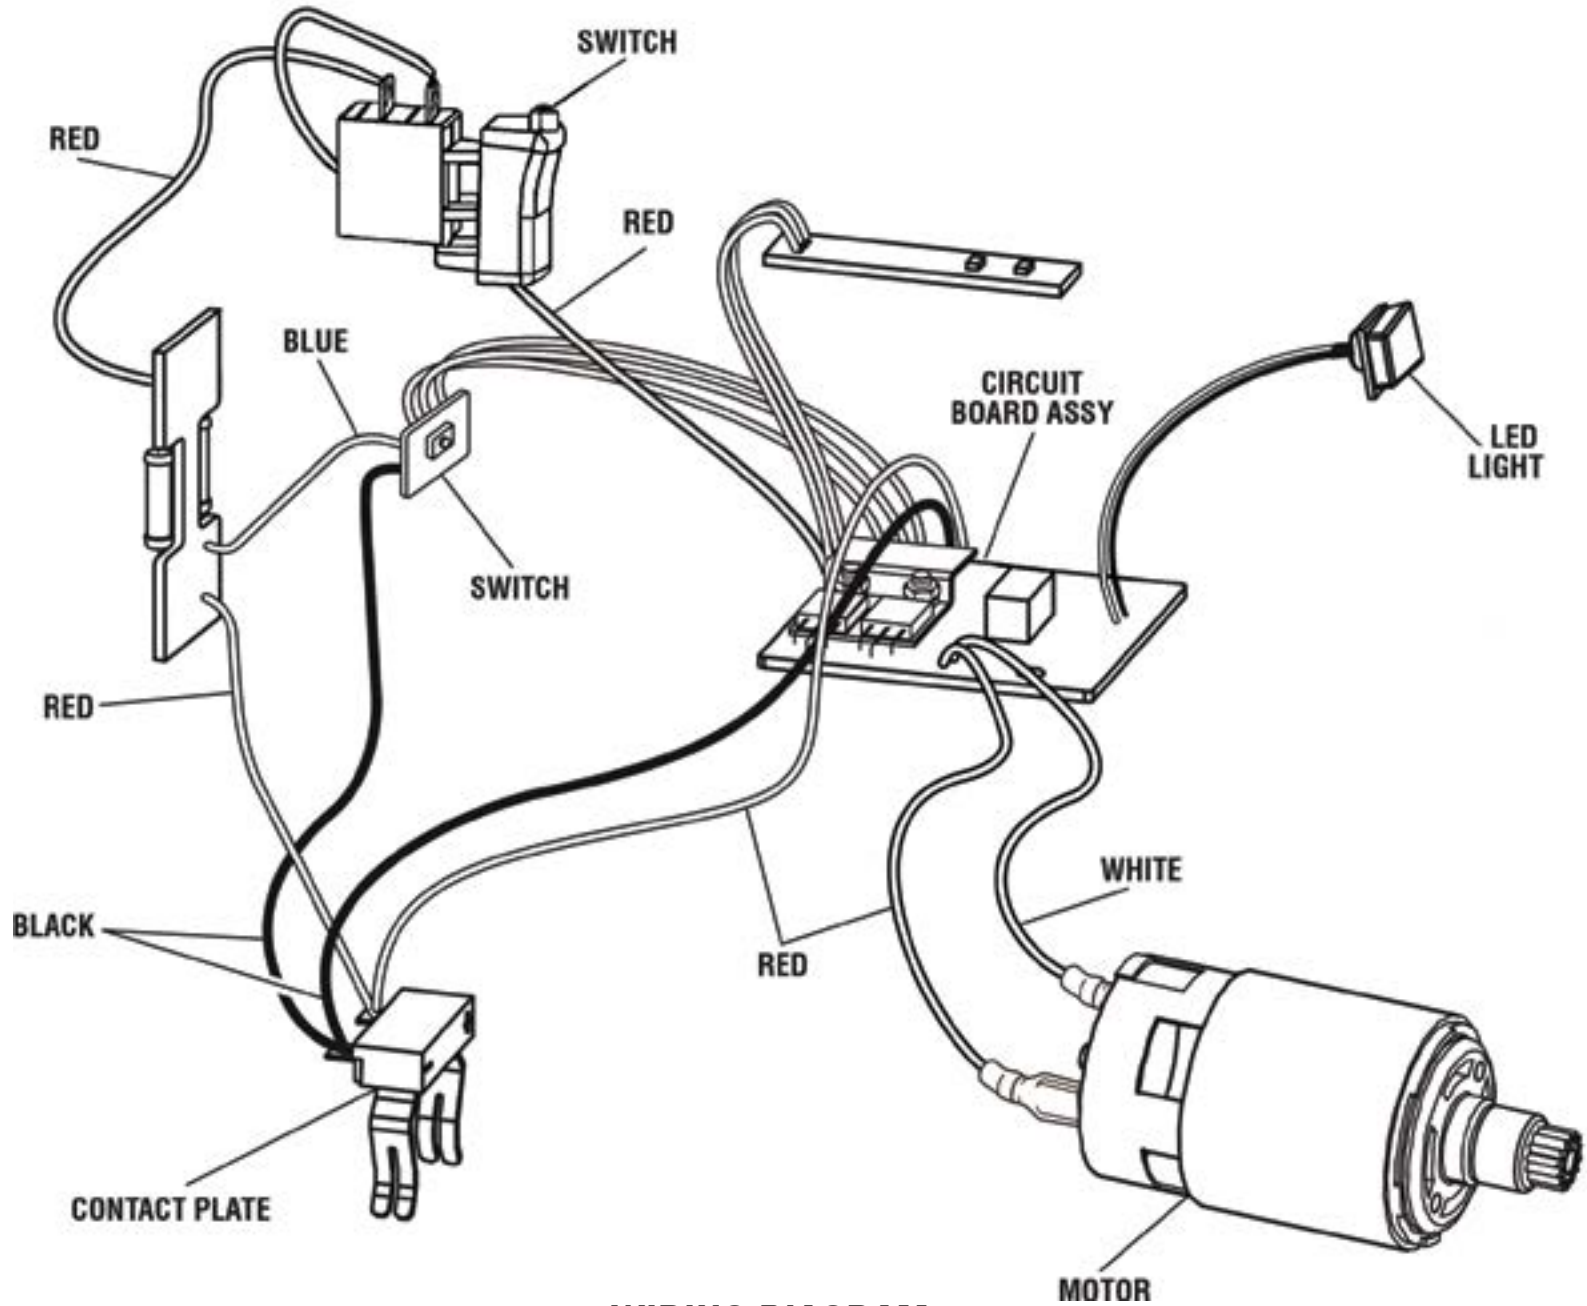

23 GA CORDLESS PIN NAILER – MODEL NUMBER P318

The model number will be found on a label attached to the motor housing. Always mention the model number in all correspondence regarding your **RYOBI PIN NAILER** or when ordering repair parts.

PARTS LIST

KEY NO.	PART NUMBER	DESCRIPTION	QTY	KEY NO.	PART NUMBER	DESCRIPTION	QTY
1	204690001	Compress Cylinder & Valve Holder (Inc. Key Nos. 2-4 and 52)	1	33	204696001	Housing Assembly (Inc. Key Nos. 34, 51 and 53-54) ..	1
2	639415001	Compress Cylinder	1	34	533518001	Programming Cover	1
3	564427001	O-Ring	1	35	533237001	Secondary Trigger	1
4	533235001	Valve Holder	1	36	673739001	Pin	1
5	204691001	Compress Piston Assembly (Inc. Key Nos. 6-15)	1	37	696302001	Torsion Spring	1
6	660204008	Screw (M3 x 10 mm)	3	38	564478001	Contact Pad	1
7	533271001	Piston Cover	1	39	660031029	Screw (M3.5 x 16 mm)	9
8	564430001	O-Ring	1	40	639434001	Hex Key Wrench (M3 x 26 mm x 63 mm)	1
9	525502001	Filter	1	41	639417001	Belt Hook	1
10	533231001	Compress Piston	1	42	662645001	Screw (M4 x 6 mm)	1
11	564432001	O-Ring	1	43	204697001	Trigger & Circuit Board Assembly)	1
12	613414001	Connecting Rod	1	44	661233001	Screw (M4 x 12 mm)	2
13	622177001	Connecting Shaft	1	45	204698001	Magazine Support and Drive Guide Assy. (Inc. Key Nos. 26 and 57)	1
14	693291001	Magnet Plate	1	46	204699001	Nail Pusher Assembly	1
15	524752001	Washer	1	47	204700001	Magazine Assembly (Inc. Key No. 58)	1
16	204692001	Valve Shaft Assembly	1	48	660212001	Screw (M4 x 6 mm)	1
17	312805001	Drive Cylinder w/Magnet	1	49	661064001	Screw (M4 x 12 mm)	1
18	206679001	Drive Blade Assembly	1	50	661205001	Screw (M2.6 x 6 mm)	1
19	564418001	Check Valve	1	51	204701001	Edge Guide Assembly (Inc. Key No. 50)	1
20	564416001	Bumper	1	52	941007070	Airstrike Label	2
21	661923001	Screw (M4 x 15 mm)	4	53	941007068	LED Light Label	1
22	639394001	Fix Plate	1	54	940114178	Logo Label	1
23	533544001	Check Valve Stopper	1	55	941007069	Fastener Label	1
24	204694001	Gear Assembly	1	56	941121875	Data Label	1
25	639413001	Dry Fire Lockout Link	1	57	941001541	Scale Marking Label	1
26	660211014	Screw (M3 x 8 mm)	4	58	941120319	Nail Slide Warning Label	1
27	671235003	Washer	2	Not shown:			
28	206680001	Motor Assembly	1	204702001	Seal Kit		
29	533248001	No Mar Pad	2	204886001	1 in. Nails (Pack of 500)		
30	662399001	Screw (M4 x 7.5 mm)	2	995000227	Operator's Manual (961152787)		
31	312913001	Drive Guide Cover	1	10-16-17			
32	560219003	Rubber Stopper	1	(Rev:03)			

23 GA CORDLESS PIN NAILER – MODEL NUMBER P318

WIRING DIAGRAM