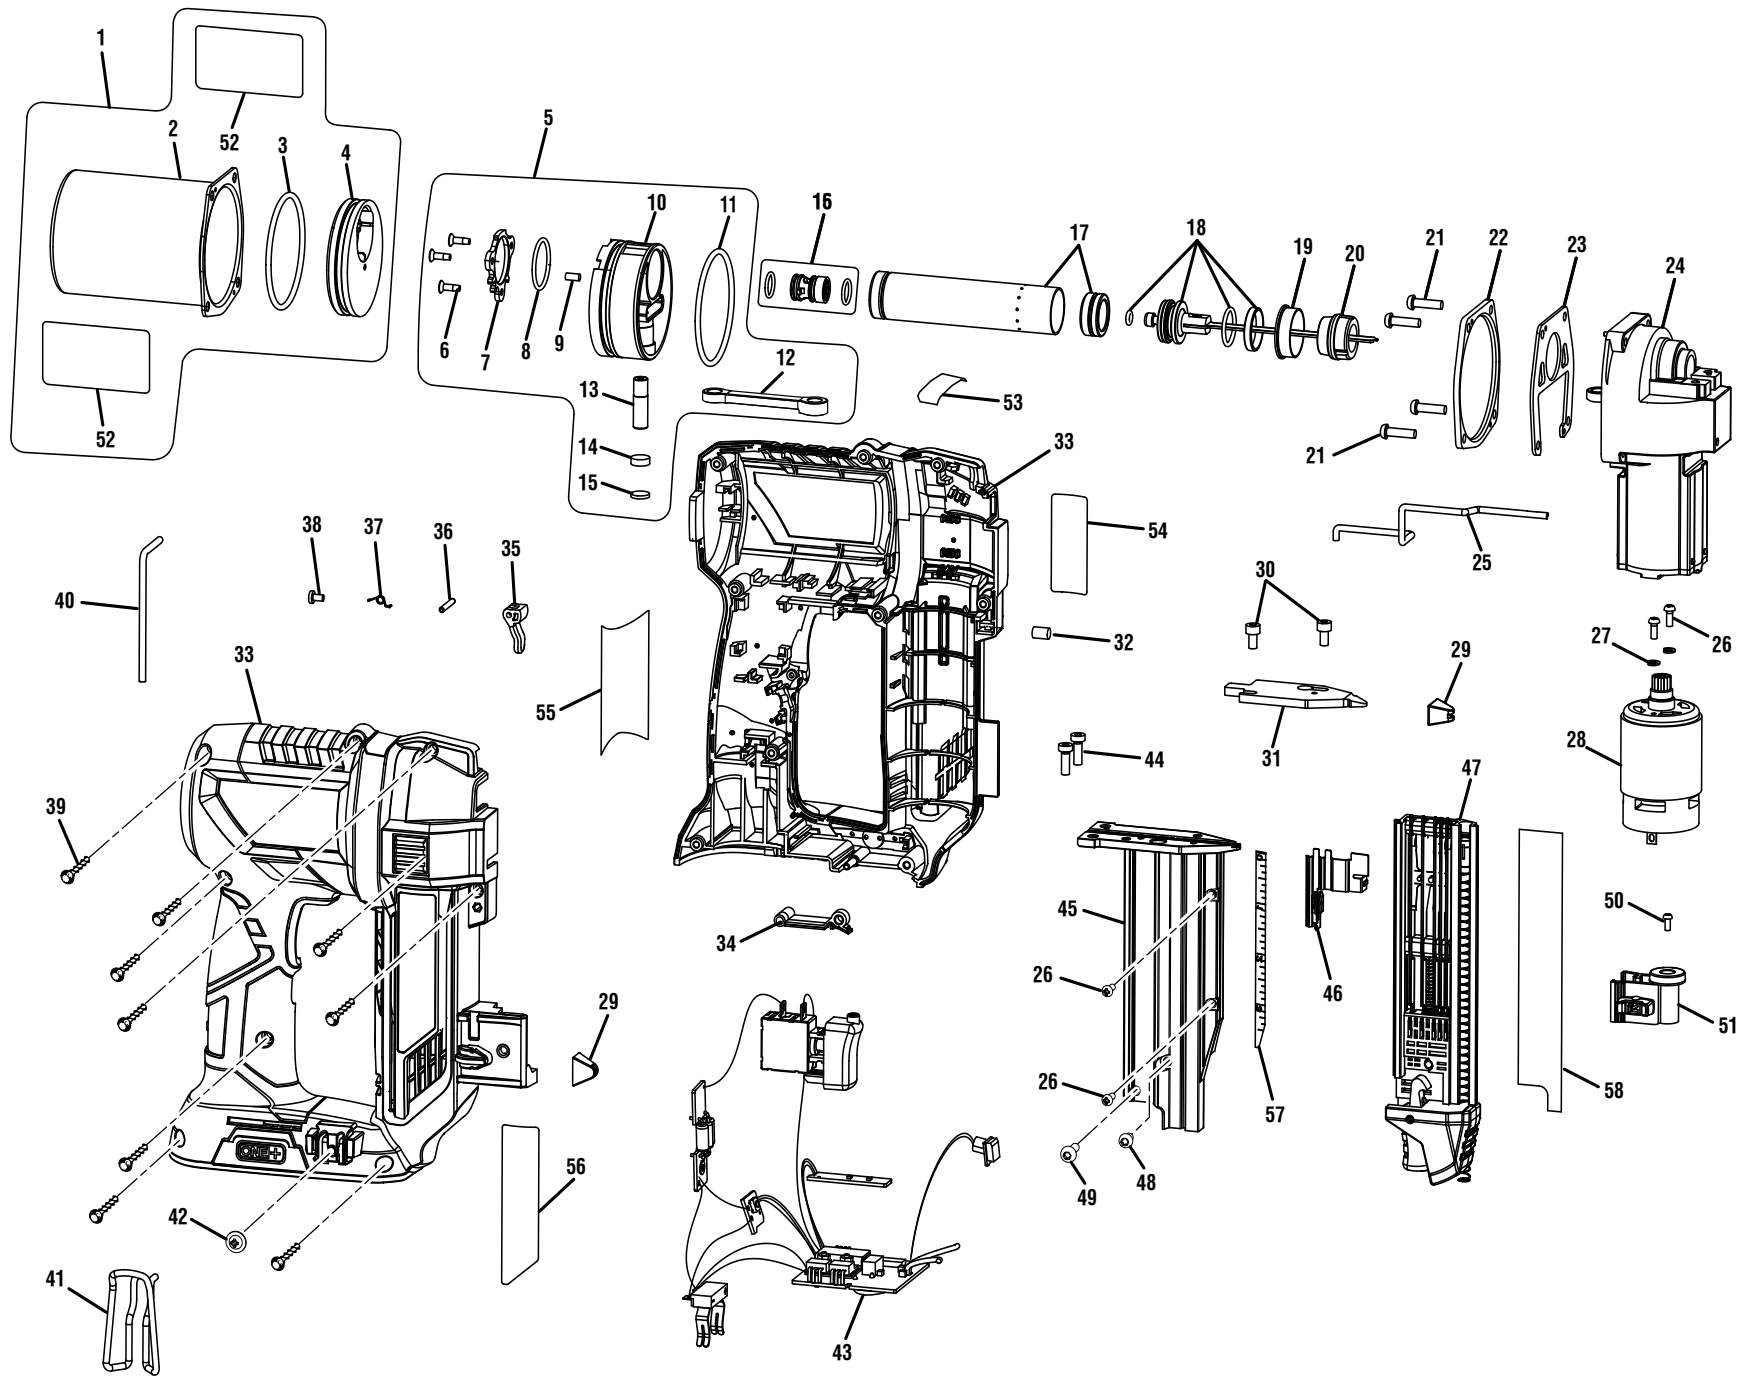

www.ryobitools.com

23 GA CORDLESS PIN NAILER – MODEL NUMBER P318

23 GA CORDLESS PIN NAILER – MODEL NUMBER P318

The model number will be found on a label attached to the motor housing. Always mention the model number in all correspondence regarding your **RYOBI PIN NAILER** or when ordering repair parts.