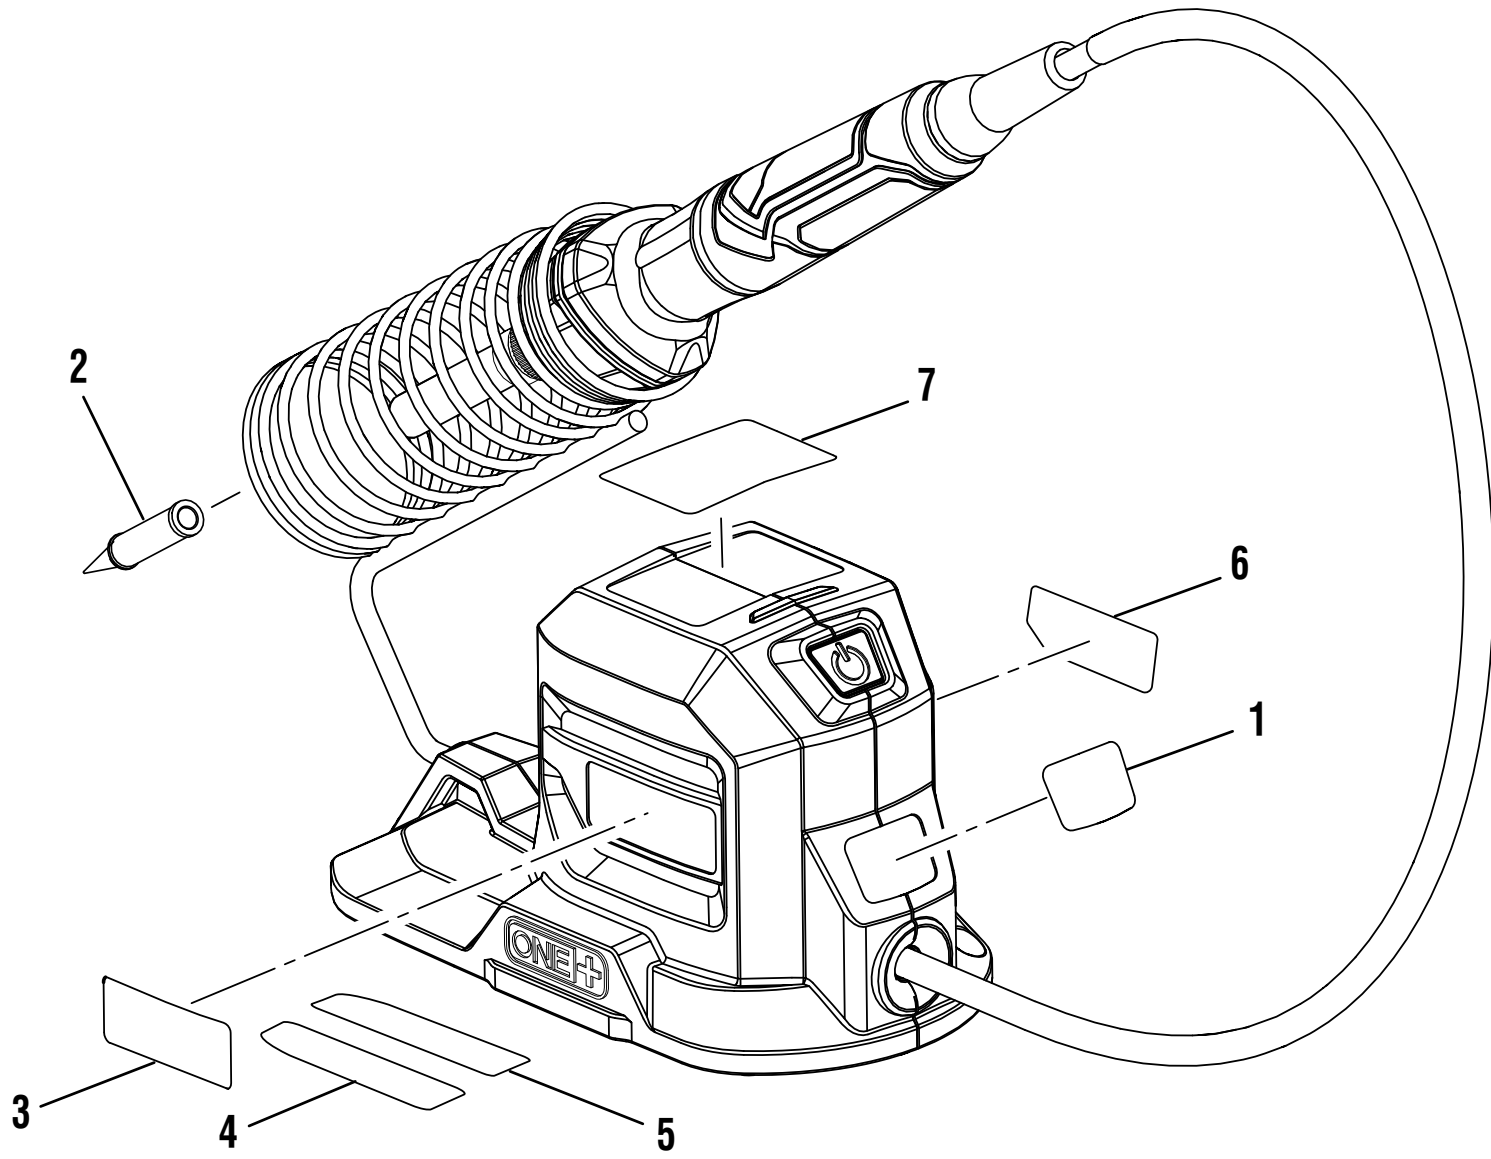

RYOBI
18 Volt Soldering Iron
Model Number P3105
Repair Sheet

One World Technologies, Inc.
P.O. Box 1288, Anderson, SC 29622
Phone 1-800-860-4050 www.ryobitools.com

18 VOLT SOLDERING IRON - MODEL NUMBER P3105

18 VOLT SOLDERING IRON – MODEL NUMBER P3105

The model number will be found on a label attached to the motor housing. Always mention the model number in all correspondence regarding your **SOLDERING IRON** or when ordering repair parts.

PARTS LIST

KEY NO.	PART NUMBER	DESCRIPTION	QTY
1	01975800101K	Pen Storage Label	1
2	019757001004	Fine Point Tip.....	1
3	941108012	Logo Label.....	1
4	941488320	Data Label (Left).....	1
5	941006183	Data Label (Right)	1
6	941120385	Icons Label	1
7	941002194	Callout Label.....	1