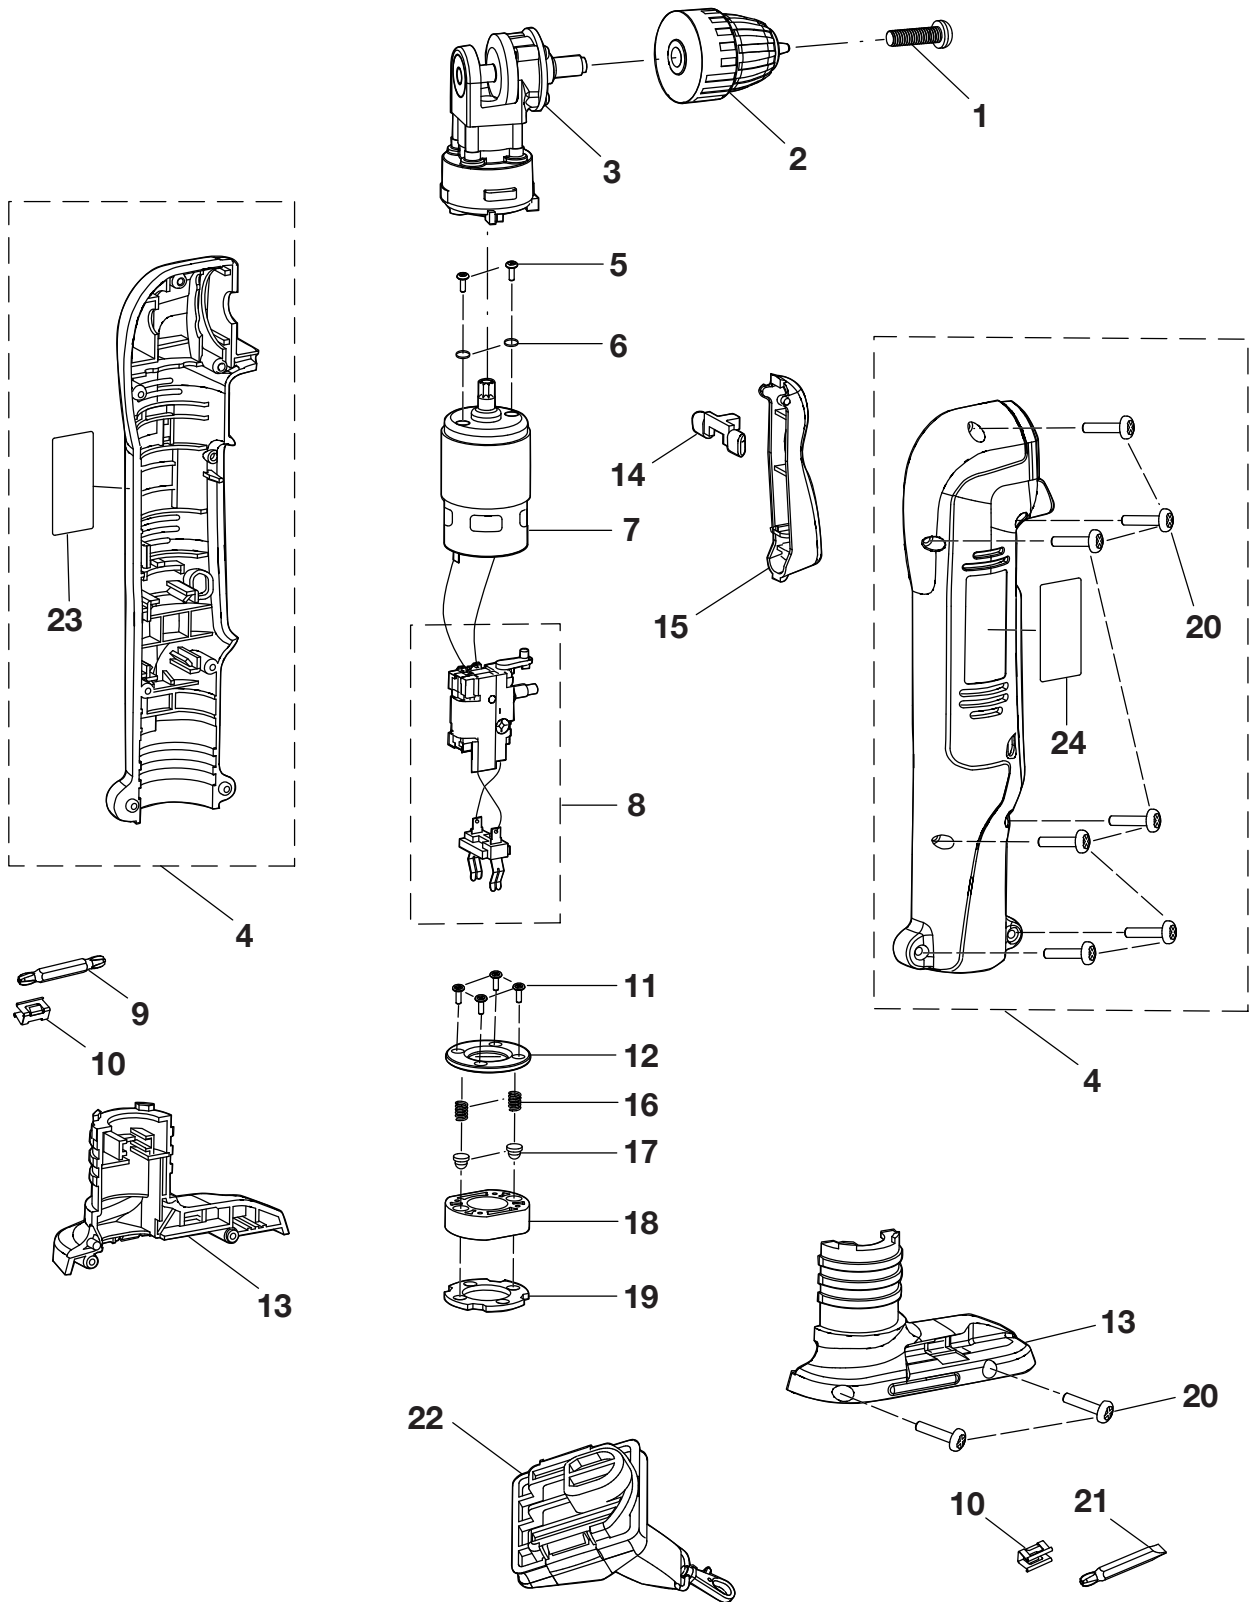

RYOBI 18V RIGHT ANGLE DRILL - MODEL NUMBER P240

## RYOBI 18V RIGHT ANGLE DRILL – MODEL NUMBER P240

The model number will be found on a label attached to the motor housing. Always mention the model number in all correspondence regarding your **Right Angle Drill** or when ordering repair parts.

### PARTS LIST

Key No.	Part Number	Description	Qty.
1	6612003	SCREW (M5 x 18.5 mm) .....	1
2	6903201	CHUCK (3/8 in.) .....	1
3	220017194	GEAR BOX ASSEMBLY .....	1
4	200202334	HOUSING ASSEMBLY .....	1
5	6621202	SCREW (M4 x 10 mm PAN HD.) .....	2
6	6703001	SPRING WASHER.....	2
7	230081002	MOTOR ASSEMBLY .....	1
8	270018078	SWITCH ASSEMBLY (VS80) .....	1
	270015206	SWITCH ASSEMBLY (VS70) .....	1
9	6782106	BIT (DOUBLE ENDED PH#2, PH#3) .....	1
10	630206007	BIT CLIP.....	2
11	660204001	SCREW (M3 x 10 mm PAN HD.) .....	4
12	671510001	MOUNTING PLATE .....	1
13	200305001	SWIVEL FOOT ASSEMBLY .....	1
14	512697001	FORWARD/REVERSE SELECTOR.....	1
	512697003	FORWARD/REVERSE SELECTOR (ONLY USE WITH VS70 SWITCH).....	1
15	512698001	PADDLE SWITCH TRIGGER .....	1
16	671624001	SPRING.....	2
17	671522001	BALL PIN.....	2
18	512699001	PIVOT HOLDER .....	1
19	671511001	MOUNTING BASE.....	1
20	6620805	SCREW (M4 x 16 mm) .....	9
21	6782405	BIT (DOUBLE ENDED 6 mm, 7 mm) .....	1
22	200292003	LANYARD .....	1
23	940237058	DATA LABEL.....	1
24	940203046	LOGO LABEL .....	1
	983000648	OPERATOR'S MANUAL	
	3-1-13 (REV:03)		