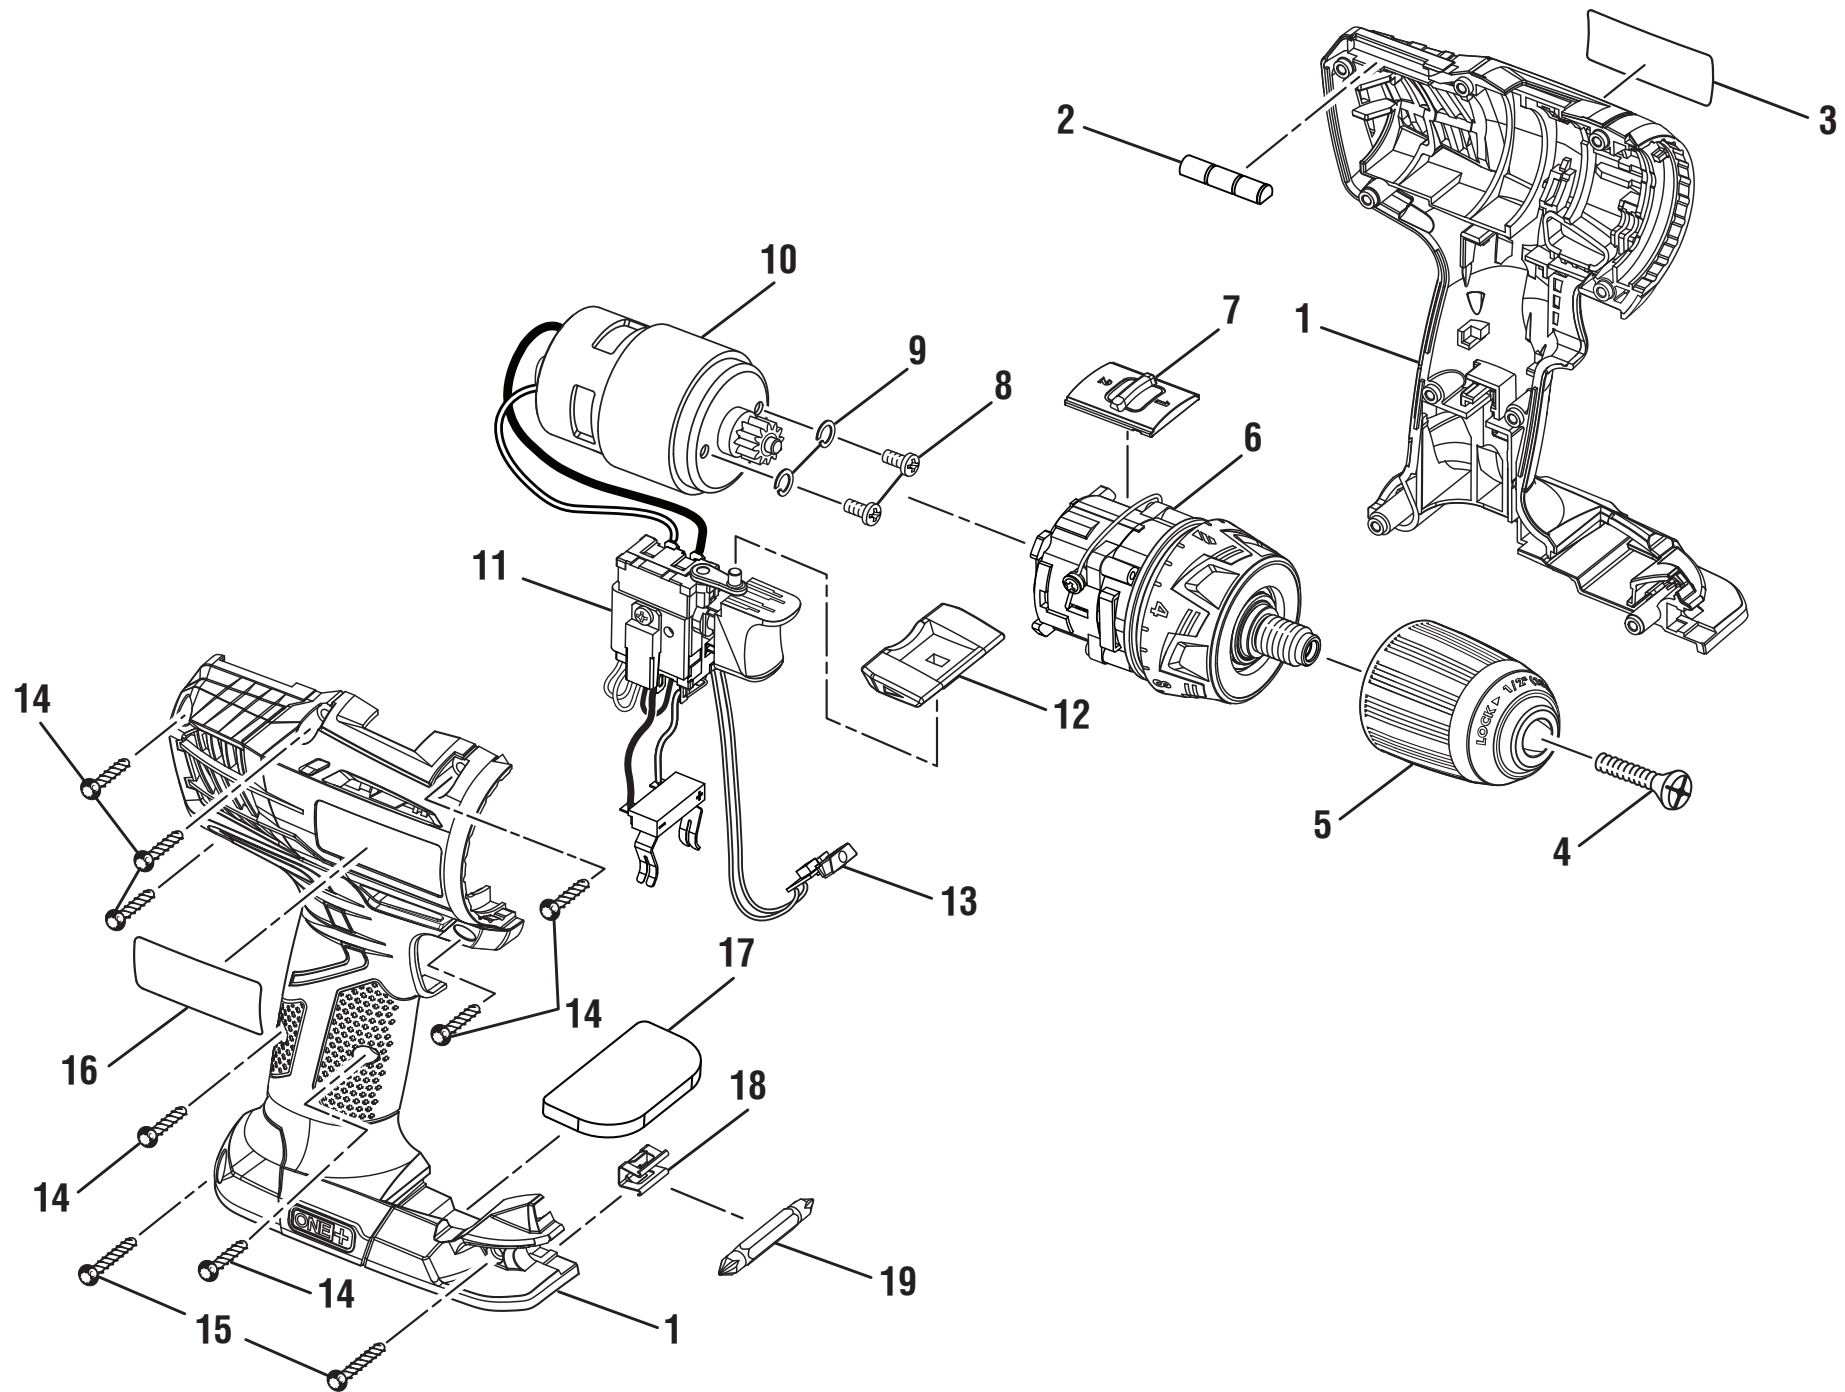

RYOBI 1/2 in. (13 mm) DRILL-DRIVER – MODEL NUMBER P208B

## RYOBI 1/2 in. (13 mm) DRILL-DRIVER – MODEL NUMBER P208B

The model number will be found on a label attached to the motor housing. Always mention the model number in all correspondence regarding your **Drill-Driver** or when ordering repair parts.

### PARTS LIST

KEY NO.	PART NUMBER	DESCRIPTION	QTY	KEY NO.	PART NUMBER	DESCRIPTION	QTY
1	304952002	Housing Assembly .....	1	13	290804048	LED Assembly.....	1
2	303433004	Top Level Assembly .....	1	14	660031012	Screw (M3.5 x 14 mm).....	7
3	940114178	Logo Label .....	1	15	660419003	Screw (M3.5 x 20 mm).....	2
4	6613402	Screw (Special) .....	1	16	940488351	Data Label.....	1
5	670794002	Chuck .....	1	17	303001042	Magnet.....	1
6	201953001	Clutch Cap and Gear Box Assembly .....	1	18	630206007	Bit Clip .....	1
7	522135001	2-Speed Change Knob.....	1	19	6782045	Double Bit .....	1
8	660212005	Screw (M4 x 8 mm).....	2	<b>Not Shown:</b>			
9	670030004	Spring Washer (OD7.2 x ID4.1 x 1t).....	2	988000621	Operator's Manual .....		1
10	230079019	Motor Assembly.....	1	2-18-13			
11	270016163	Switch Assembly .....	1	(Rev:03)			
12	522136001	Forward / Reverse Button.....	1				