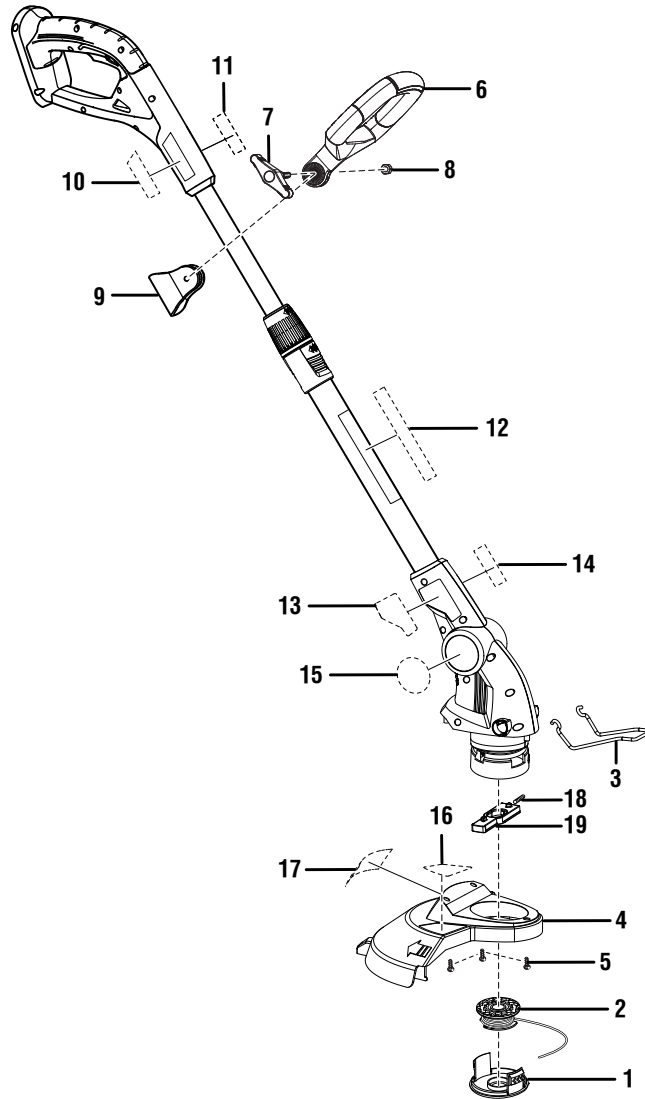

RYOBI P2005 18 VOLT STRING TRIMMER/EDGER

The model number will be found on a label attached to the motor housing. Always mention the model number in all correspondence regarding your **STRING TRIMMER/EDGER** or when ordering replacement parts.

PARTS LIST

Key Part No. Number	Description	Qty.	Key Part No. Number	Description	Qty.		
1	522994001	Spool Cap (AC14HC).....	1	12	940657046	Warning Label (Icon).....	1
2	310917001	Spool w/Line (AC14RSL).....	1	13	940654166	Warning Label (French/Spanish).....	1
3	638846001	Edger Guide.....	1	14	941527001	18V Lithium Ion Label.....	1
4	310922001	Grass Deflector Assembly.....	1	15	941529001	Pivoting Head Label.....	1
5	660208055	Screw (M4 x 12 mm).....	3	16	941528001	Auto Line Feed Label.....	1
6	523409001	Front Handle.....	1	17	940705135	Logo Label (Shield).....	1
7	522983001	Knob Screw (M6).....	1	18	679034001	Compression Spring.....	1
8	680196006	Hex Nut (M6).....	1	19	310920001	Slider Assembly.....	1
9	310921001	Clamp.....	1				
10	941530001	Warning and Data Label (Handle).....	1		NOT SHOWN		
11	941545001	Logo Label (Handle).....	1		98800086	Operator's Manual	