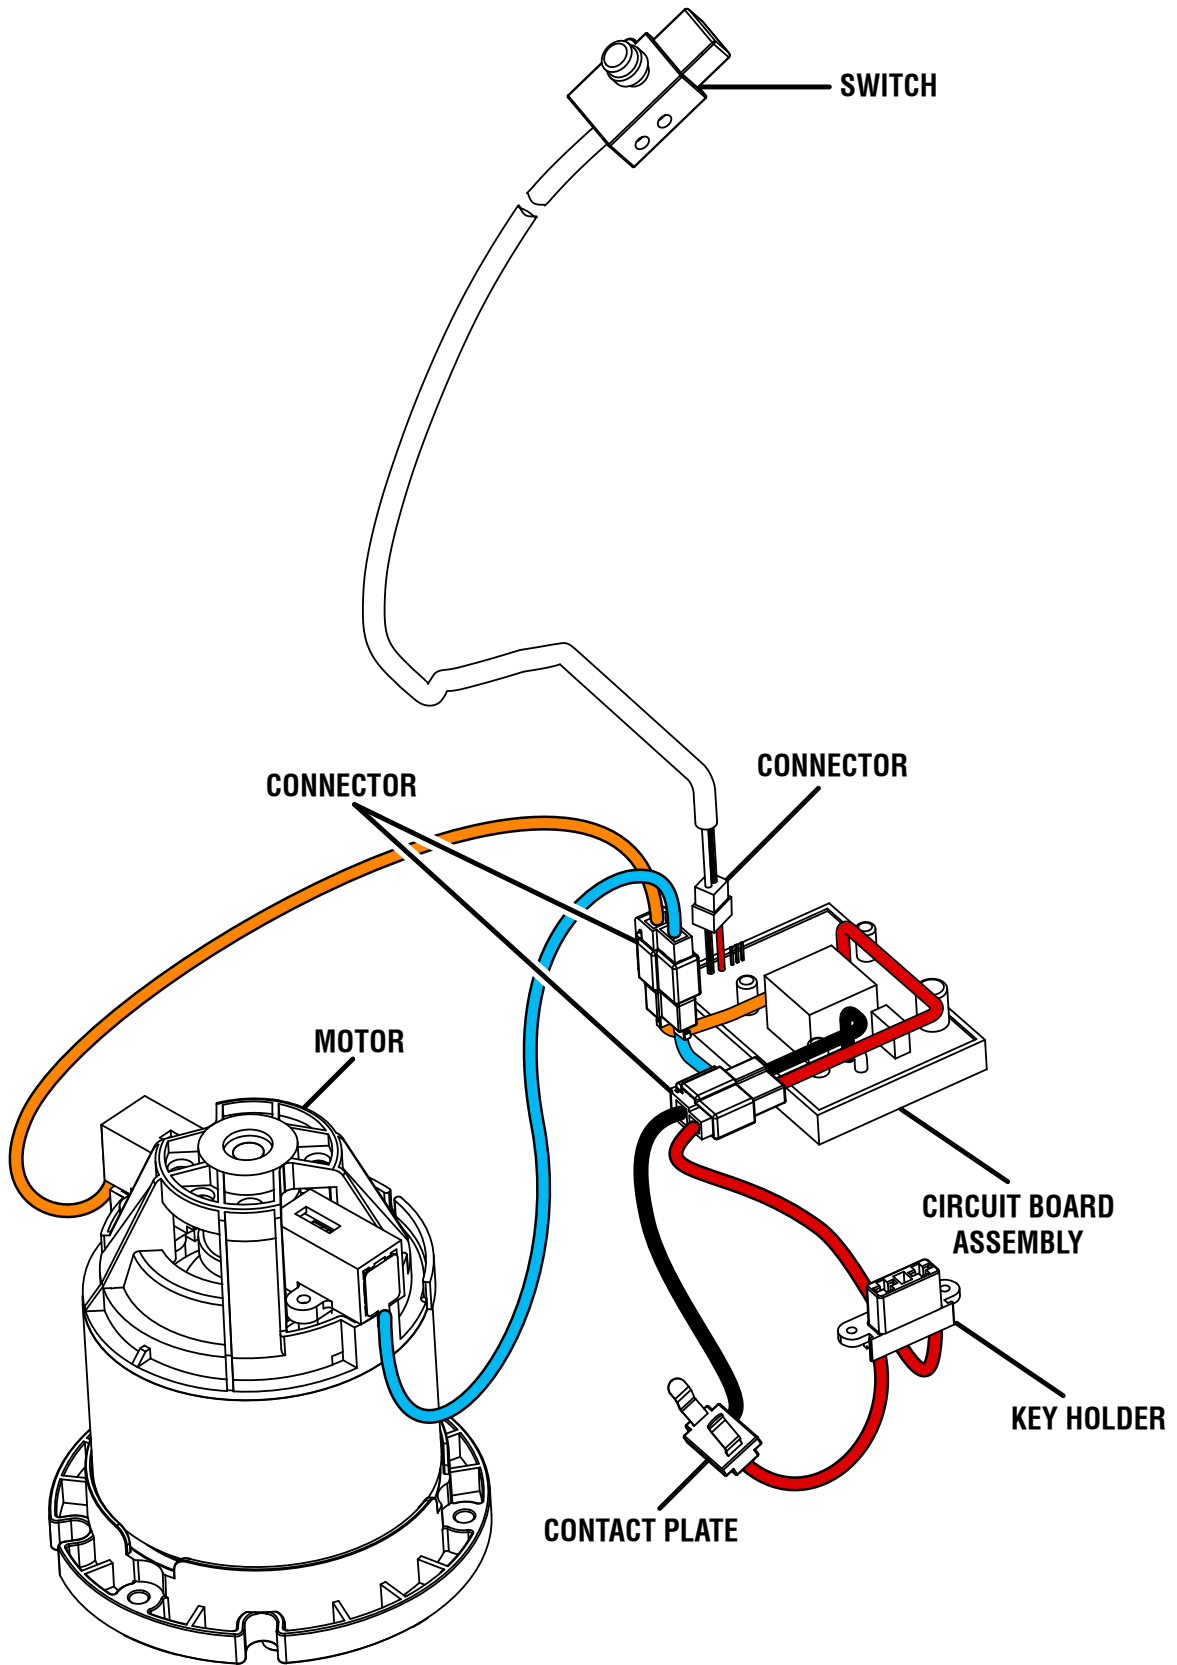

PARTS LIST

KEY NO.	PART NUMBER	DESCRIPTION	QTY	KEY NO.	PART NUMBER	DESCRIPTION	QTY
1	996607001	Screw (M4.2 x 12 mm)	4	47	996652001	Mulch Plug.....	1
2	996600001	Socket Cover.....	1	48	996618001	Rear Door	1
3	996603001	Screw (M4.2 x 15 mm).....	34	49	996611001	Torsion Spring.....	1
4	996605001	Partition Plate	1	50	996650001	Rear Door Shaft.....	1
5	996609001	Lower Control Cover	1	51	996617001	Rentention Clip.....	2
6	996602001	Switch Trigger (Left).....	1	52	996620001	Bearing Clamp.....	4
7	996601001	Switch Trigger (Right)	1	53	996647001	Rear Wheel	2
8	996606001	Anti-Self Locking Switch	1	54	996661001	Axle Press Plate.....	4
9	996608001	Switch Cover	1	55	996616001	Rear Axle	1
10	996612001	Upper Control Cover	1	56	996654001	Axle Bracket	1
11	996624001	Compression Spring.....	1	57	996667001	Counter Weight.....	1
12	996636001	Switch Button	1	58	996657001	Grass Comb (Right)	1
13	996653001	Handle Assembly.....	1	59	996673001	Deck	1
14	996614001	Cord Clip	2	60	996664001	Grass Comb (Left)	1
15	996644001	Screw (M3 x 16 mm).....	2	61	996676001	Deck Insert	1
16	996642001	Cord Assembly	1	62	996662001	Adjustment Link Bar	1
17	996615001	Corrugated Pipe	1	63	996659001	Connector.....	2
18	996610001	Bolt (M6 x 49 mm)	2	64	996674001	Metal Plate Support.....	1
19	996619001	Lower Right Tube.....	1	65	996666001	Tension Spring.....	1
20	996643001	Triangle Knob.....	2	66	996656001	Spring Washer	1
21	996623001	Lower Left Tube.....	1	67	996671001	Blade Washer	1
22	996627001	Cutting Adjustment Button.....	2	68	996670001	Blade Holder.....	1
23	996625001	Compression Spring.....	2	69	996675001	Blade	1
24	996630001	Lock Pin.....	2	70	996668001	Blade Mounting Plate	1
25	996633001	Right Housing	1	71	996660001	Flange Hex Nut (M10 x 1.25)	1
26	996649001	Upper Cover Handle.....	1	72	996604001	Front Wheel	2
27	996638001	Torsion Spring.....	1	73	996672001	Front Axle	1
28	996629001	Compression Spring.....	1	74	996665001	Metal Pin.....	1
29	996646001	Button	1	75	996655001	Adjust Lever.....	1
30	996635001	Battery Cover.....	1	76	996669001	Lock Pin.....	2
31	996626001	Key Assembly	1	77	996663001	Left Housing	1
32	996641001	Upper Housing	1	78	996658001	Bag Assembly.....	1
33	996631001	Power Connector.....	1	79	918016014	Start Key Hang Tag.....	1
34	996622001	Inner Wire Assembly.....	1	80	940705397	Ryobi Logo Label (Front)	1
35	996639001	Rubber Pad	2	81	940705398	Start Key Warning (ENG)	1
36	996632001	Power Connection Flap Cover	1	82	940705400	Warning Icon Label (#1).....	1
37	996645001	Screw (M3 x 12 mm).....	4	83	940851354	Warning Icon Label (#2).....	1
38	996637001	Washer.....	2	84	940851338	Feature Label (Right)	1
39	996651001	Deck Motor Controller Circuit Board.....	1	85	940851339	Feature Label (Left).....	1
40	996640001	Lock Nut (M6)	3	86	940851355	Warning Label (FR/SP)	1
41	996634001	Washer (ID6 x OD14 x 1.5t)	6	87	940851356	Starting Instructions Label.....	1
42	996648001	Bolt (M6 x 25 mm, Hex Hd.)	3	88	941588225	Data Label (#1).....	1
43	996677001	Cord Clamp	1	89	941588226	Data Label (#2).....	1
44	996628001	DC Motor	1				
45	996621001	Pressure Plate.....	1				
46	996613001	Trailing Shield	1				

Not Shown:

995000344 Operator's Manual
6-12-18
(Rev:01)

WIRING DIAGRAM