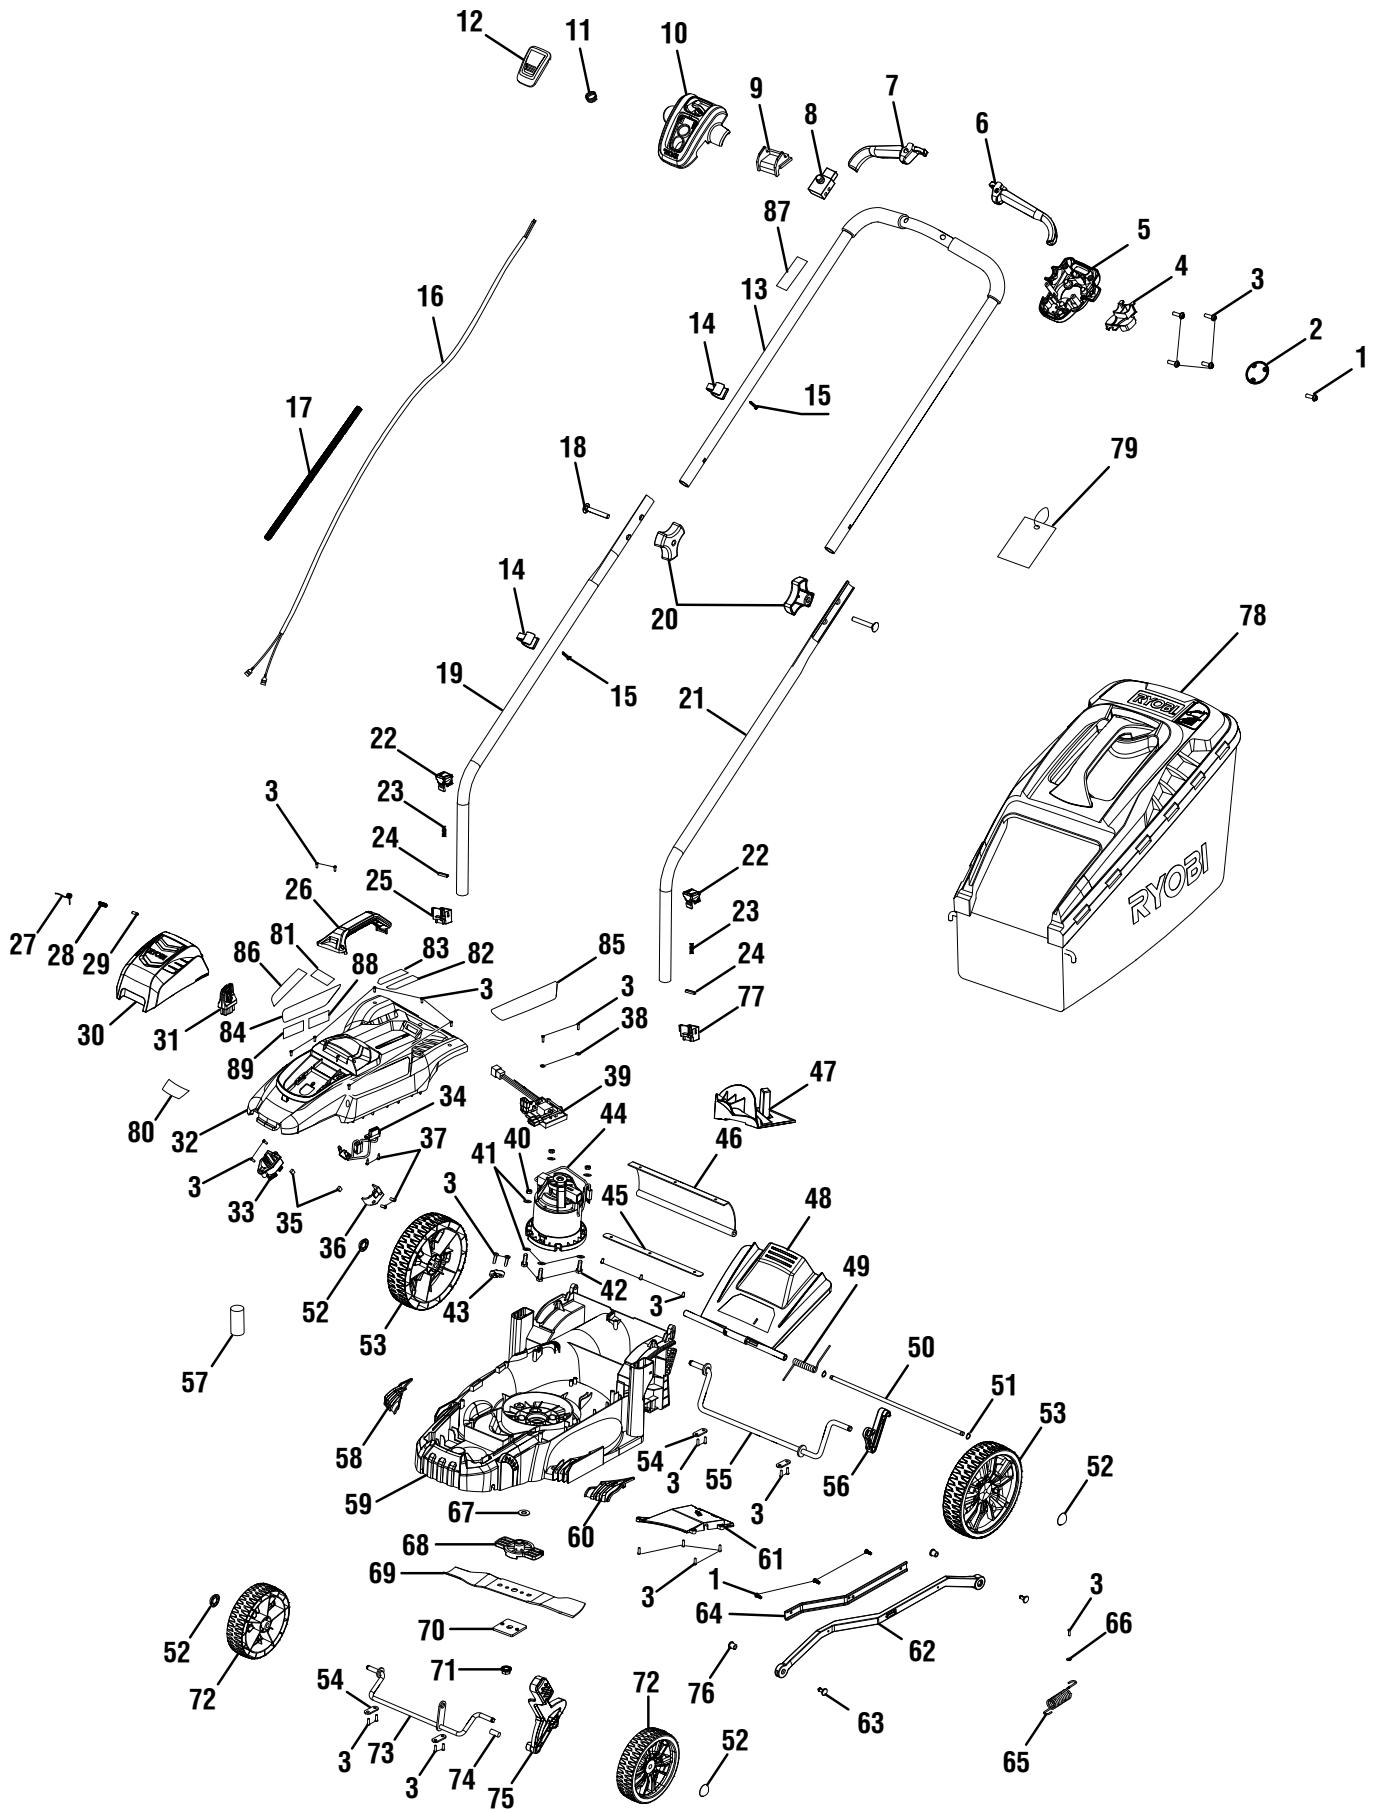

**RYOBI
18 VOLT LAWN MOWER
ITEM NO. P1104
MANUFACTURING NO. 099323001
REPAIR SHEET**

TECHTRONIC INDUSTRIES POWER EQUIPMENT

P.O. Box 1288, Anderson, SC 29622 USA
1-800-860-4050 • www.ryobitools.com

RYOBI 18V LAWN MOWER – MODEL NO. P1104

RYOBI 18V LAWN MOWER – MODEL NO. P1104

The model number will be found on a label attached to the housing. Always mention the model number in all correspondence regarding your **LAWN MOWER** or when ordering replacement parts.