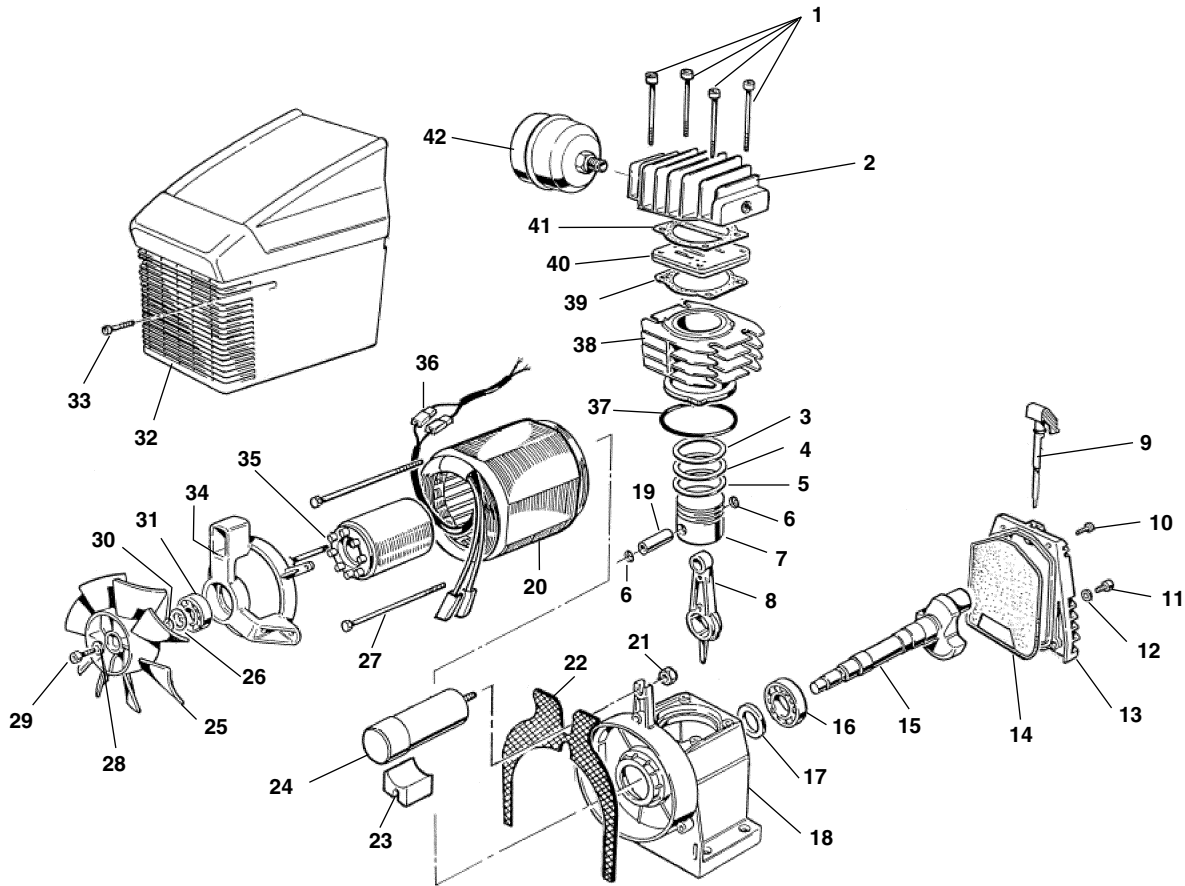

**NOTE: Order parts by Catalog Number only.
DO NOT order by Reference Number.**

Ref. No.	Catalog No.	Description	Ref. No.	Catalog No.	Description
1	17353	Valve Start Relief	20	17448	Screw
2	17358	Tee Connector, Discharge	21	17453	Elbow Connection
3	17363	Delivery Pipe	22	17458	Tee Connector, Manifold
4	17368	Outlet Tube, Plastic	23	17463	Plug, 1/8"
5	17373	Rubber Handle	24	17468	Pressure Regulator
6	17378	Safety Valve	25	17473	Gauge Manifold
7	17383	Plug, 3/8"	26	17478	Nut, M6
8	17388	Discharge Tube, Alum.	27	17483	Pressure Gauge
9	17393	Quick Coupling, Pressure Switch	28	17488	Pressure Reducer Knob
10	17398	Pressure Switch	29	17493	Reducer
11	17403	Double Screw, 1/4"	30	17498	Coupling 3/8"
12	17408	Cord w/Plug	31	17503	Bolt, control panel
13	17413	Elbow Connection	32	17508	Pump, Complete
14	17418	Non Return Valve	33	17513	Screw
15	17423	Air Tank	34	17518	Control Panel
16	17428	Drain Tap 1/4 NPT	35	17523	Anti-vibration Pads
17	17433	Washer	36	17528	Nut, M8
18	17438	Anti-vibration Pads	37	21243	Cover, Switch
19	17443	Washer	38	20493	Tee, Connector