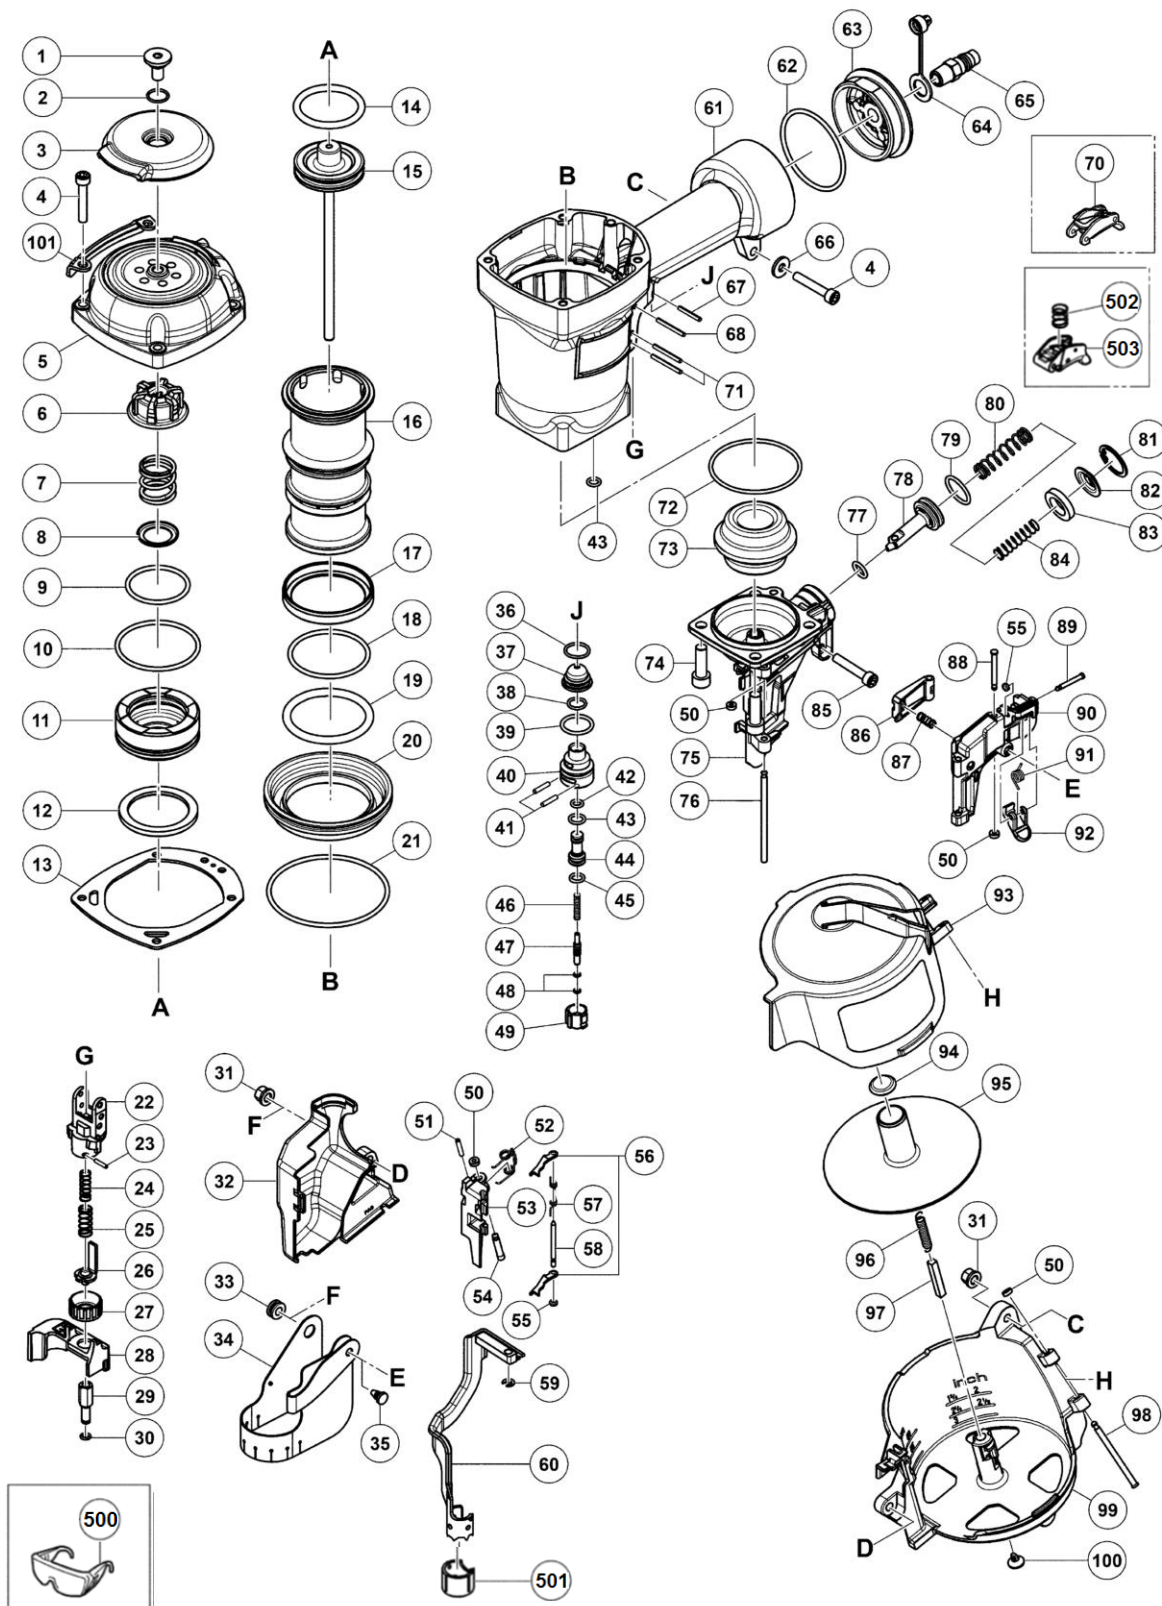

Hitachi Power Tools

PNEUMATIC TOOL PARTS LIST

■ COIL NAILER
Model NV 75AN

2015 • 10 • 29
(E1b)

PARTS

NV75AN

ITEM NO.	CODE NO.	DESCRIPTION	NO. USED	REMARKS
1	888409	DEFLECTOR BLOT(3M2353)	1	
2	888410	O-RING	1	
3	888411	TOP COVER	1	
4	888413	HEX.SOC.HD.BOLT	5	
5	888414	EXHAUST COVER	1	
6	888415	EXHAUST VALVE RUBBER	1	
7	888416	HEAD VALVE SPRING	1	
8	888417	WASHER	1	
9	888419	O-RING	1	
10	888420	O-RING	1	
11	888430	HEAD VALVE	1	
12	888418	COLLA	1	
13	888421	GASKET	1	
14	888422	PISTON O - RING	1	
15	888423	PISTON	1	
16	888424	CYLINDER	1	
17	888431	WASHER	1	
18	888425	O-RING	1	
19	888426	O-RING	1	
20	888427	CYLINDER PLATE	1	
21	888428	O-RING	1	
22	888483	PUSH LEVER GUIDE	1	
23	888485	SPRING PIN	1	
24	888484	SPRING	1	
25	888512	SPRING	1	
26	888486	PUSH LEVER(C)	1	
27	888487	ADJUSTER	1	
28	888488	PUSH LEVER COVER(B)	1	
29	888489	PUSH LVER(B)	1	
30	888490	O-RING	1	
31	888507	BOLT CAP	2	
32	888506	PUSH LEVER COVER(A)	1	
33	888510	WASHER	1	
34	888509	COVER	1	
35	888511	PLUG	1	
36	888433	O - RING	1	
37	888444	COVER-PLUNGER	1	
38	888445	O-RING	1	
39	888435	O-RING	1	
40	888434	VALVE BUSH(B)	1	
41	888443	PIN	2	
42	888436	O-RING	1	
43	888446	O-RING	2	
44	888437	VALVE PISTON	1	
45	888438	O-RING	1	
46	888439	SPRING	1	
47	888441	PLUNGER	1	
48	888440	O-RING	2	
49	888442	VALVE BUSH(A)	1	
50	888475	PU RETAINER	3	
51	888505	SPIRAL PIN	1	
52	888504	FEED SPRING	1	
53	888502	FEEDER	1	
54	888503	PIN	1	
55	888476	URETHANE RETAINER	2	
56	888499	NAIL STOPPER	2	
57	888500	SPRING	1	
58	888501	PIN	1	
59	888482	E - RING	1	
60	888480	PUSH LEVER(A)	1	