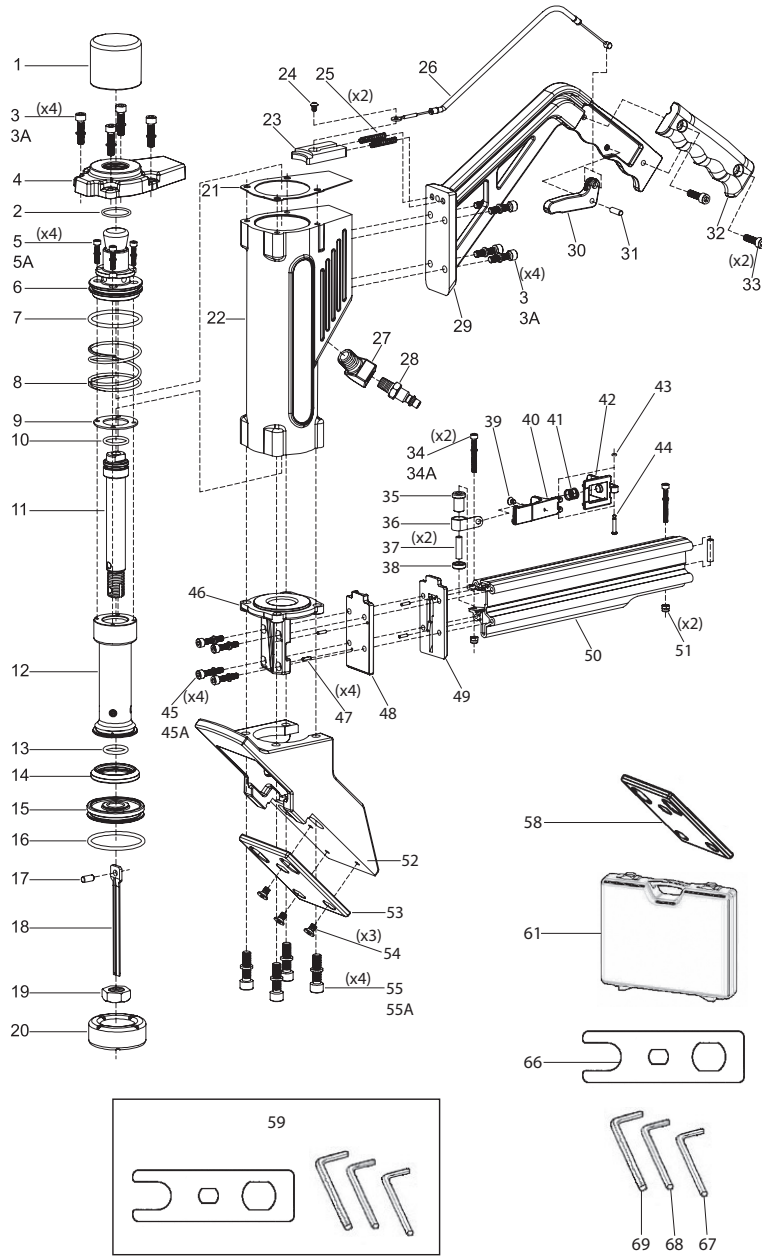

English

Model NT50AF - Exploded View

Model NT50AF - Parts Listing

Item No.	Part No.	Description	Item No.	Part No.	Description
1	330329	Ram Cap	38	330366	Spindle Cap
2	330330	O-Ring - Cap	39	330367	Screw - Constant Force Spring
3, 3A	330331	Screw - Socket Head Cap (x4)	40	330368	Pusher Finger
4	330332	Cap	41	330369	Spring - Compression
5, 5A	330333	Screws - Plunger (x4)	42	330370	Pusher Bracket
6	330334	Plunger	43	330371	O-Ring - Pusher Pivot Pin
7	330335	O-Ring - Plunger O.D.	44	330372	Pusher Pivot Pin
8	330336	Return Spring	45, 45A	330373	Screws - Foot / Magazine (x4)
9	330337	Gasket	46	330374	Foot
10	330338	O-Ring - Piston Rod O.D.	47	330375	Spring Pin - Foot / Driver Guide Plate (x4)
11	330339	Piston Rod	48	330376	Driver Guide Plate - NT50AF
12	330340	Poppet	49	330377	Nose - NT50AF
13	330341	O-Ring - Poppet I.D.	50	330378	Magazine - NT50AF
14	330342	Seal - Poppet O.D.	51	330379	Nut - Magazine / Stand-Off Screws (x2)
15	330343	Piston	52	330380	Shoe
16	330344	O-Ring - Piston O.D.	53	330381	Shoe Base Pad
17	330345	Ball Pin	54	330382	Screw - Shoe Base (x3)
18	330390	Driver Blade - NT50AF	55, 55A	330383	Screws - Shoe / Foot / Body (x4)
19	330347	Lock Nut - Piston/Driver Blade	56*	330384	Lock Nut - Shoe Base
20	330348	Piston Cushion Plate	57*	330631	Hammer
21	330349	Body	58	330387	Shoe Pad 1/2"
22	330350	Safety Plate	59	330386	Wrench Set (Service Parts Kit)
23	330351	Screw - Safety Plate	60*	875769	Safety Glasses
24	330352	Spring - Safety (x2)	61	330388	Carrying Case
25	330353	Cable - Safety Elbow	62*	330630	Handle Rubber Grip
26	330354	Quick Connect - Male	63*	330632	O-Ring Kit
27	330355	Handle	64*	330633	Piston Rod Assembly
28	190051	Safety Trigger	65*	330634	Hammer Cap - White
29	330357	Pin - Safety Trigger	66	330635	Wrench - Box
30	330358	Cap - Handle	67	944458	Hex Wrench - 4mm
31	330359	Screw - Handle Cap (x2)	68	944459	Hex Wrench - 5mm
32	330360	Screw - Magazine Stand-Off (x2)	69	872422	Hex Wrench - 6mm
33	330361	Spindle - Constant Force Spring	*Parts not shown in Exploded View		
34	330362	Constant Force Spring			
35	330363	Magazine Spacer / Stand-Off (x2)			