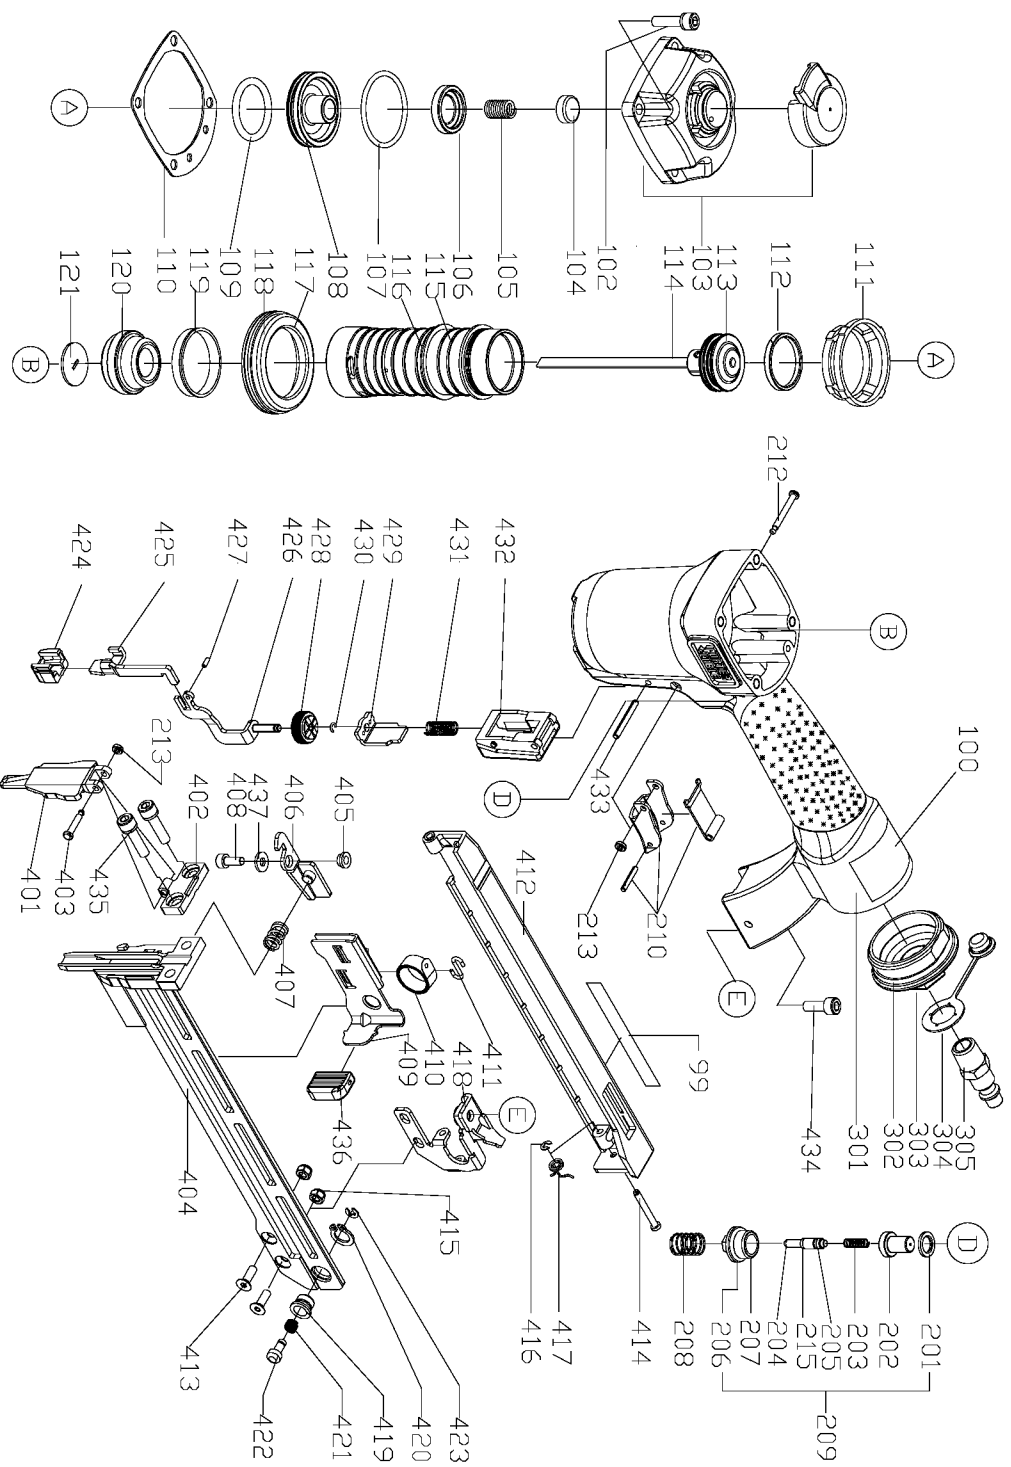

## Parts List for NS100A Type 1

Item Number	Part Number	Description	Qty Required
99	893608	SPEC INFO LABEL	1
100	904673	WARNING LABEL	1
102	894752	BOLT	1
103	A01267	HOUSING CAP	1
103	A01267	HOUSING CAP	1
104	891469	SEAL	1
105	A02160	SPRING	1
106	894737	HEAD VALVE SEAL	1
107	894748	O-RING	1
108	894731	HD. VALVE PISTON	1
109	A00104	O-RING	1
110	894697	GASKET HEAD	1
111	894736	COLLAR	1
112	894734	PISTON RING	1
113	894746	O-RING	1
114	903778	DRIVER MAINT KIT	1
114	903778	DRIVER MAINT KIT	1
114	894687	DRIVER ASSY.	1
115	A00971	CYLINDER	1
115	A00971	CYLINDER	1
116	894893	O-RING	1
117	894733	CYLINDER SPACER	1
118	883924	O-RING	1
119	894735	CYL CHECK SEAL	1
120	898483	BUMPER	1
121	894776	DRIVER GUIDE DISK	1
201	883844	SEAL	1

## Parts List for NS100A Type 1

Item Number	Part Number	Description	Qty Required
202	894694	TRIGGER VALVE HEAD	1
203	888890	SPRING	1
204	913374	TRIGGER VALVE STEM	1
205	883848	O-RING	1
206	883849	O-RING	1
207	894894	TRIGGER VALVE GUIDE	1
208	894758	SPRING	1
209	895212	TRIGGER VALVE ASSY.	1
210	893933	BOTTOM FIRE TRIGGER	1
210	890855	RESTRIC FIRE TRIG KT	1
212	890722	TRIGGER PIVOT PIN	1
213	890725	URETHANE RETAINER	1
215	903621	O-RING	1
301	895712	HOUSING	1
302	884529	O-RING	1
303	883858	END CAP	1
304	884443	PROTECTIVE COVER	1
305	PAP252	PLUG	1
401	894726	DRIVER GUIDE COVER A	1
402	894719	DRIVER GUIDE COVER B	1
403	894762	PIN	1
404	894693	MAG ASSY DRIVERGUIDE	1
405	894766	MAGAZINE SPACER	1
406	894724	LATCH	1
407	894778	SPRING	1
408	884592	BOLT	10
409	894725	PUSHER	1