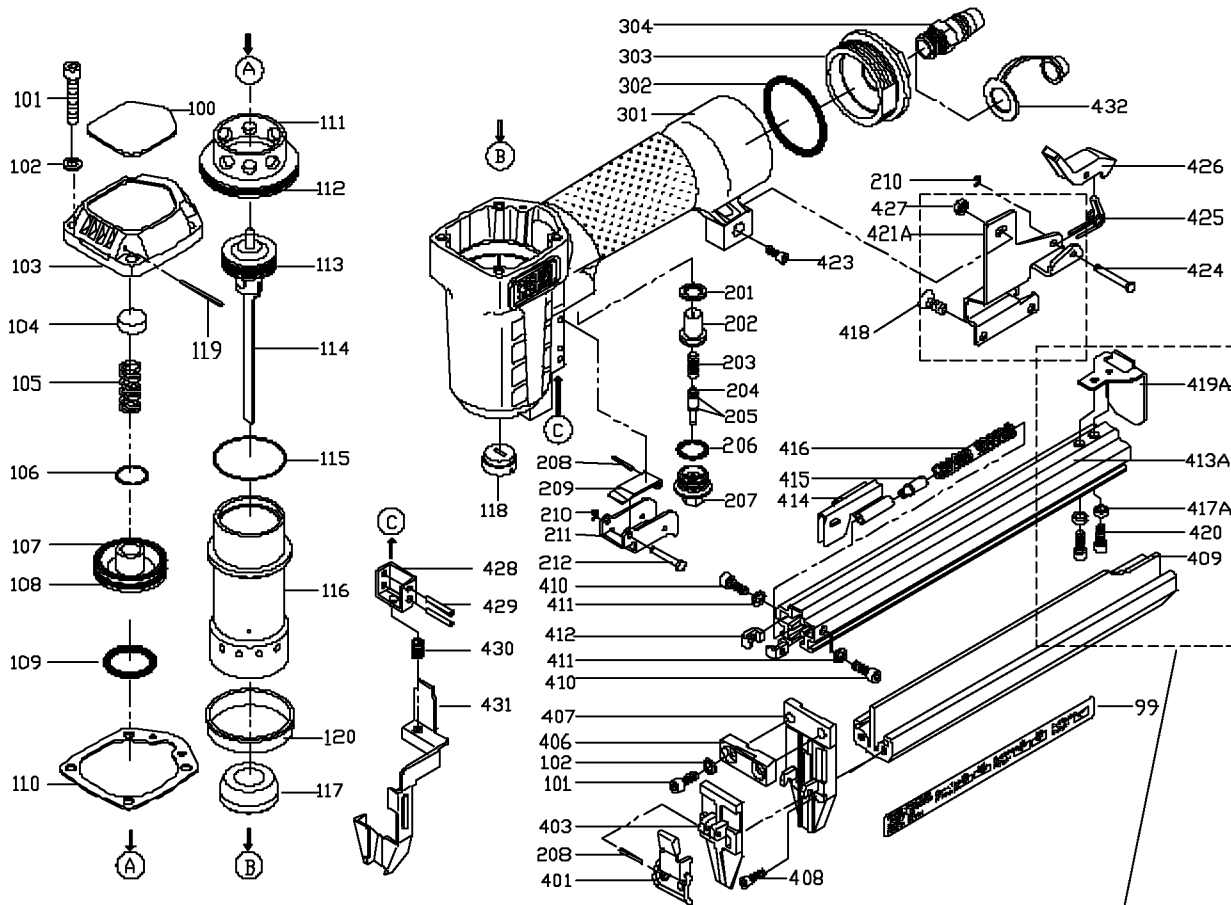

PORTER+CABLE

NARROW CROWN STAPLER

NS100

Parts List for NS100 Type 1

Item Number	Part Number	Description	Qty Required
99	000000-00	No Longer Available	1
100	883588	WARNING PLATE	1
101	883826	BOLT	10
102	883827	SPRING WASHER	10
103	895705	CAP	1
104	891469	SEAL	1
105	A02160	SPRING	10
106	883831	O-RING	10
107	883832	PISTON	1
108	883833	O-RING	10
109	5140027-36	O-RING	1
110	883835	GASKET	1
111	883836	COLLAR	1
112	883837	O-RING	10
113	883838	O-RING	10
114	60010	DRIVER	1
114	883839	DRIVER UNIT W/O RING	1
115	883840	O-RING	10
116	000000-00	No Longer Available	1
117	883842	BUMPER	1
118	A08106	DRIVER SEAL	1
119	883881	ROLLED PIN	10
120	000000-00	No Longer Available	1
201	883844	SEAL	1
202	894694	TRIGGER VALVE HEAD	1
203	888890	SPRING	10
204	883847	TRIGGER VALVE STEM	1

Parts List for NS100 Type 1

Item Number	Part Number	Description	Qty Required
205	883848	O-RING	10
206	883849	O-RING	10
207	883850	TRIGGER VALVE GUIDE	1
208	883851	ROLLED PIN	10
209	883852	SAFETY LEVER	1
210	890725	URETHANE RETAINER	1
210	883877	E-RING	10
211	890855	RESTRIC FIRE TRIG KT	1
211	000000-00	No Longer Available	1
212	890724	PIN	10
301	886557	HOUSING W/SOFT GRIP	1
302	884529	O-RING	10
303	883858	END CAP	1
304	883859	MALE QUICK COUPLER	1
401	000000-00	No Longer Available	1
403	883861	DRIVER GUIDE COVER	1
406	883862	PLATE	1
407	883863	DRIVER GUIDE	1
408	883864	BOLT	10
409	883865	MAGAZINE FRAME	1
410	883866	BOLT	10
411	883867	SPRING WASHER	10
412	000000-00	No Longer Available	1
413	000000-00	No Longer Available	1
413	000000-00	No Longer Available	1
414	883870	PUSHER	1
415	883871	PUSHER PIN	10