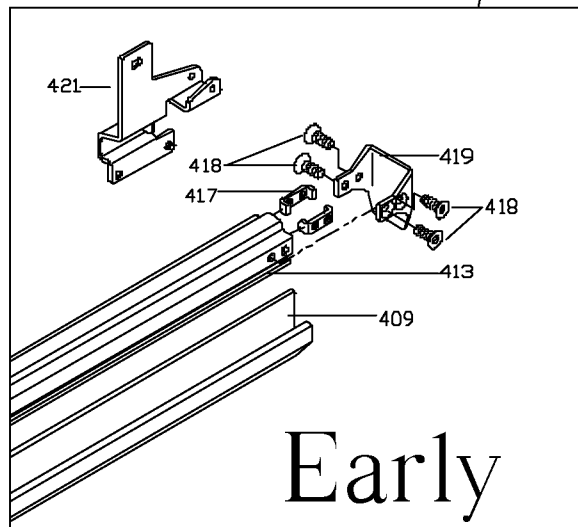

PORTER+CABLE

NARROW CROWN STAPLER

NS100

Parts List for NS100 Type 1

Item Number	Part Number	Description	Qty Required
99	000000-00	No Longer Available	1
100	883588	WARNING PLATE	1
101	883826	BOLT	10
102	883827	SPRING WASHER	10
103	895705	CAP	1
104	891469	SEAL	1
105	A02160	SPRING	10
106	883831	O-RING	10
107	883832	PISTON	1
108	883833	O-RING	10
109	5140027-36	O-RING	1
110	883835	GASKET	1
111	883836	COLLAR	1
112	883837	O-RING	10
113	883838	O-RING	10
114	60010	DRIVER	1
114	883839	DRIVER UNIT W/O RING	1
115	883840	O-RING	10
116	000000-00	No Longer Available	1
117	883842	BUMPER	1
118	A08106	DRIVER SEAL	1
119	883881	ROLLED PIN	10
120	000000-00	No Longer Available	1
201	883844	SEAL	1
202	894694	TRIGGER VALVE HEAD	1
203	888890	SPRING	10
204	883847	TRIGGER VALVE STEM	1

Parts List for NS100 Type 1

Item Number	Part Number	Description	Qty Required
205	883848	O-RING	10
206	883849	O-RING	10
207	883850	TRIGGER VALVE GUIDE	1
208	883851	ROLLED PIN	10
209	883852	SAFETY LEVER	1
210	890725	URETHANE RETAINER	1
210	883877	E-RING	10
211	890855	RESTRIC FIRE TRIG KT	1
211	000000-00	No Longer Available	1
212	890724	PIN	10
301	886557	HOUSING W/SOFT GRIP	1
302	884529	O-RING	10
303	883858	END CAP	1
304	883859	MALE QUICK COUPLER	1
401	000000-00	No Longer Available	1
403	883861	DRIVER GUIDE COVER	1
406	883862	PLATE	1
407	883863	DRIVER GUIDE	1
408	883864	BOLT	10
409	883865	MAGAZINE FRAME	1
410	883866	BOLT	10
411	883867	SPRING WASHER	10
412	000000-00	No Longer Available	1
413	000000-00	No Longer Available	1
413	000000-00	No Longer Available	1
414	883870	PUSHER	1
415	883871	PUSHER PIN	10