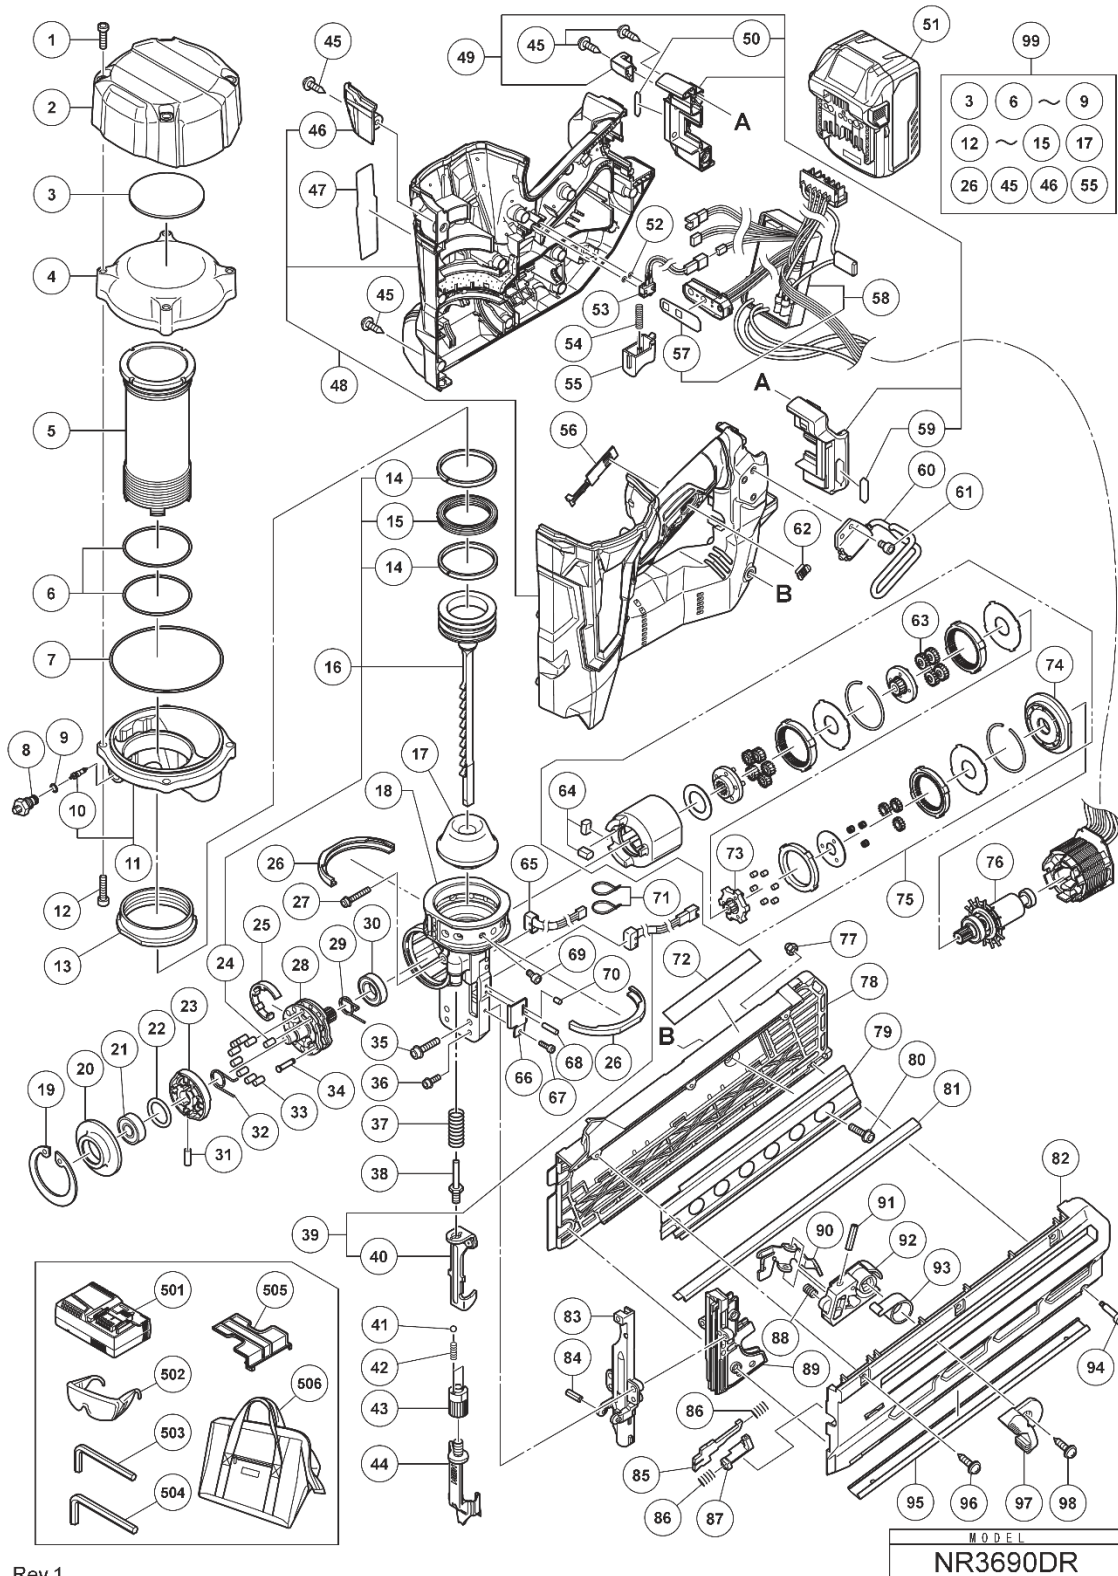

ELECTRIC TOOL PARTS LIST

CORDLESS STRIP NAILER

2021 • 05 • 25

Model NR 3690DR

(E1)

PARTS

NR3690DR

ITEM NO.	CODE NO.	DESCRIPTION	NO. USED	REMARKS
1	372298	HEX. SOCKET HD. BOLT M6	4	
2	372296	TOP COVER	1	
3	371012	RUBBER CUSHION (C)	1	
4	372337	CHAMBER COVER	1	
5	372335	CYLINDER	1	
6	372336	O-RING (I.D 55.5)	2	
7	372334	O-RING (I.D 94.5)	1	
8	376085	CHARGE CAP	1	
9	872822	O-RING (S-5)	1	
10	371038	VALVE CORE	1	
11	372388	CHAMBER BASE ASS'Y	1	INCLUD.10
12	372338	NYLOCK BOLT M6	4	
13	372339	SPECIAL NUT M58	1	
14	372320	SLIDE RING	2	
15	372319	X-RING	1	
16	371810	PISTON ASS'Y	1	INCLUD.14.15.24
17	377103	PISTON BUMPER	1	
18	375366	NOSE	1	
19	372332	RETAINING RING D52	1	
20	372989	BEARING HOLDER	1	
21	6000VV	BALL BEARING 6000VVCMP52L	1	
22	372329	O-RING (I.D 20.22)	1	
23	372327	POSITION DETECTOR	1	
24	372326	NEEDLE ROLLER D4.5	1	
25	372330	FELT (P)	1	
26	372343	RUBBER CUSHION (A)	2	
27	372310	NYLOCK BOLT (W/FLANGE) M4X25	1	
28	372321	PIN WHEEL	1	
29	372323	WHEEL SPRING (B)	1	
30	6902VV	BALL BEARING 6902VV	1	
31	372328	NEEDLE ROLLER D3	1	
32	372322	WHEEL SPRING (A)	1	
33	372325	NEEDLE ROLLER D4	8	
34	372324	PIN (A)	1	
35	372355	NYLOCK BOLT (W/FLANGE) M5X22	2	
36	372311	NYLOCK BOLT (W/FLANGE) M4X14	2	
37	372307	PUSHING LEVER SPRING (B)	1	
38	376289	SPECIAL BOLT M6	1	
39	377096	SENSOR ASS'Y (B)	1	INCLUD.40
40	376813	PUSHING LEVER (B)	1	
41	959148	STEEL BALL D3.175 (10 PCS.)	2	
42	372315	ADJUSTER SPRING	2	
43	376082	ADJUSTER	1	
44	376810	PUSHING LEVER (A)	1	
45	301653	TAPPING SCREW (W/FLANGE) D4X20 (BLACK)	17	
46	372297	HOUSING (C)	1	
47		LABEL	1	
48	376283M	HOUSING ASS'Y	1	INCLUD.46
49	376083	HOUSING (D).(E).(F) ASS'Y	1	INCLUD.50.59
50	373914	MV LABEL (B)	1	
51	371751M	BATTERY BSL 36A18 (USA.CAN)	1	INCLUD.505
52	881715	O-RING (S3)	2	
53	371019	SWITCH CABLE (A)	1	
54	332000	SPRING (T)	1	
55	371021	TRIGGER	1	
56	331790	LEVER (C)	1	
57	376290	PANEL SHEET	1	
58	376811	WIRING ASS'Y	1	INCLUD.57
59	373913	MV LABEL (A)	1	
60	373203	HOOK	1	
61	878614	NYLOCK HEX. SOCKET HD. BOLT M4X8	3	
62	326276	LEVER (A)	1	
63	375182	PLANET GEAR (B) SET (4 PCS.)	4	