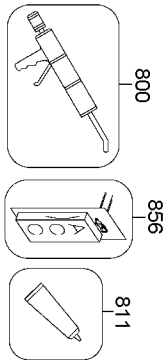

**ADHESIVES USED:**

- \* Loctite 271- Available as part # 851325
- \*\* Loctite 242- Available as part # 851385
- \*\*\* 2 part epoxy- Available locally

**N80S-1  
CONTACT TRIP  
MODEL**

**N80S-2  
SEQUENTIAL TRIP  
MODEL**

## Parts List for N80S Type 0

Item Number	Part Number	Description	Qty Required
1	000000-00	No Longer Available	1
2	MSC6100-25	SCREW-SHCS-M6X1.00X2	4
3	000000-00	No Longer Available	1
4	000000-00	No Longer Available	1
5	N70118	SEAL-CYLINDER CAP	1
6	N70153	PISTON STOP	1
7	854015	COMPRESSION SPRING	1
8	MRG041630	O-RING-1.638X.118	1
10	N80337	HEAD VALVE PISTON	1
11	851438	O-RING-2.236X.115	1
12	N70133	PISTON-MAIN	1
13	000000-00	No Longer Available	1
13	N80358	DRIVER	1
14	851439	O-RING-1.689X.190	1
15	N70155	SEAL-CYLINDER	1
16	000000-00	No Longer Available	1
17	N70154	RING CYLINDER	1
18	MRG084431	O-RING-3.323X.122	1
19	MRG055657	O-RING-2.189X.224	1
20	000000-00	No Longer Available	1
21	000000-00	No Longer Available	1
22	000000-00	No Longer Available	1
23	000000-00	No Longer Available	1
24	N70156	BUMPER - A	1
25	N70157	BUMPER - B	1
26	000000-00	No Longer Available	1
27	MRG053515	O-RING-2.106X.059	1

## Parts List for N80S Type 0

Item Number	Part Number	Description	Qty Required
73	N50082A	ASSEMBLY-TRIGGER	1
74	000000-00	No Longer Available	1
75	000000-00	No Longer Available	1
75	000000-00	No Longer Available	1
85	000000-00	No Longer Available	1
86	N70145	GUIDE-ARM	1
87	000000-00	No Longer Available	1
88	000000-00	No Longer Available	1
89	000000-00	No Longer Available	1
90	N80335	SPRING-TORSION	1
91	N80332	LATCH STOP	1
92	N80336	BUSHING-LATCH SPRING	1
93	MSC4070-45	SCREW	1
94	N16177	LINER- NAIL GUIDE	1
97	000000-00	No Longer Available	1
98	N80356	SHOCK RING	1
99	N80357	SPACER	1
100	N80354	GASKET-NOSE	1
101	000000-00	No Longer Available	1
102	000000-00	No Longer Available	1
103	851756	HANGER	1
800	100679	LUBE (1LB.CAN)	1
800	100653	LUBE (2CC)	1
811	851385	LOCTITE	1
811	851325	LOCTITE	1
876	ORK11	REPAIR KIT	1
876	000000-00	No Longer Available	1