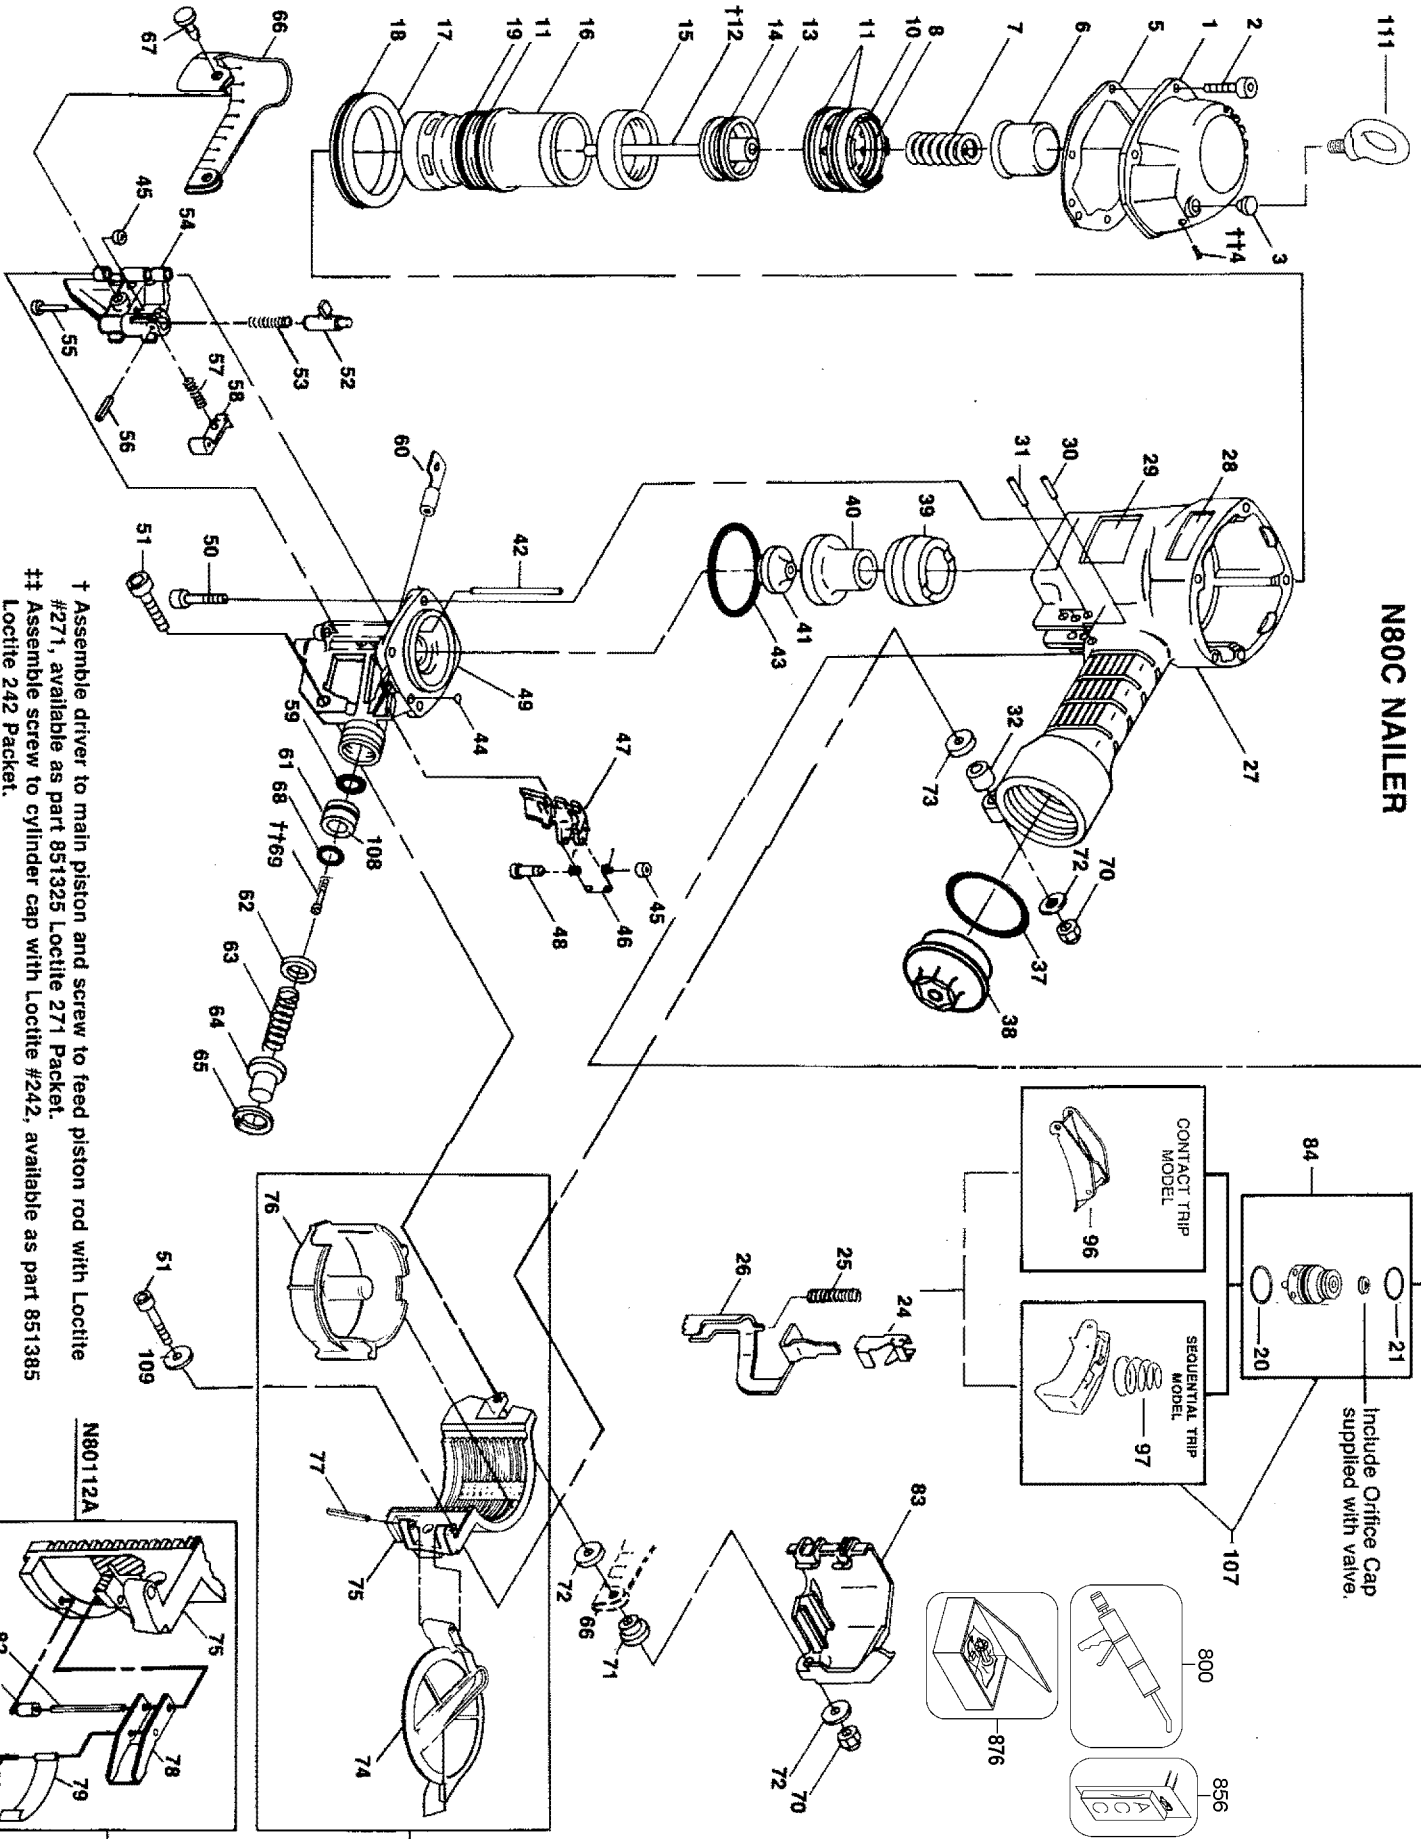

N80C NAILER

† Assemble driver to main piston and screw to feed piston rod with Loctite #271, available as part 851325 Loctite 271 Packet.
 †† Assemble screw to cylinder cap with Loctite #242, available as part 851385 Loctite 242 Packet.

Parts List for N80CB-1 Type 0

Item Number	Part Number	Description	Qty Required
30	TVA6	KIT-TRIGGER VALVE	1
31	000000-00	No Longer Available	1
32	N70143	BUSHING-RUBBER	1
37	MRG049431	O-RING-2.343X.118	1
38	000000-00	No Longer Available	1
39	N70156	BUMPER - A	1
40	N70157	BUMPER - B	1
41	N80130	DRIVER GUIDE	1
42	N80125	PIN-SPECIAL	1
43	MRG053515	O-RING-2.106X.059	1
44	MRG004216	O-RING-.165X.063	1
45	854004	WASHER-RUBBER-7	1
46	N80120	SPRING-TORSION	1
47	N80119	PAWL-FEED	1
48	N50087	PIN-SPECIAL(STEP)	1
49	000000-00	No Longer Available	1
50	MSC8125-28	SCREW-SHCS M8X28	1
51	MSC6100-40	SCREW-SOC. HD. CAP M	1
52	N70150	LATCH DOOR	1
53	854013	SPRING,CMPRSN.	1
54	N80126	DOOR	1
55	N70140	PIN-SPECIAL(STEP)	1
56	MPG030012	PIN SPRING	1
57	854011	COMPRESSION SPRING	1
58	000000-00	No Longer Available	1
59	MRG009824	O-RING-.386X.094	1
60	N80121	ROD-FEED PISTON	1