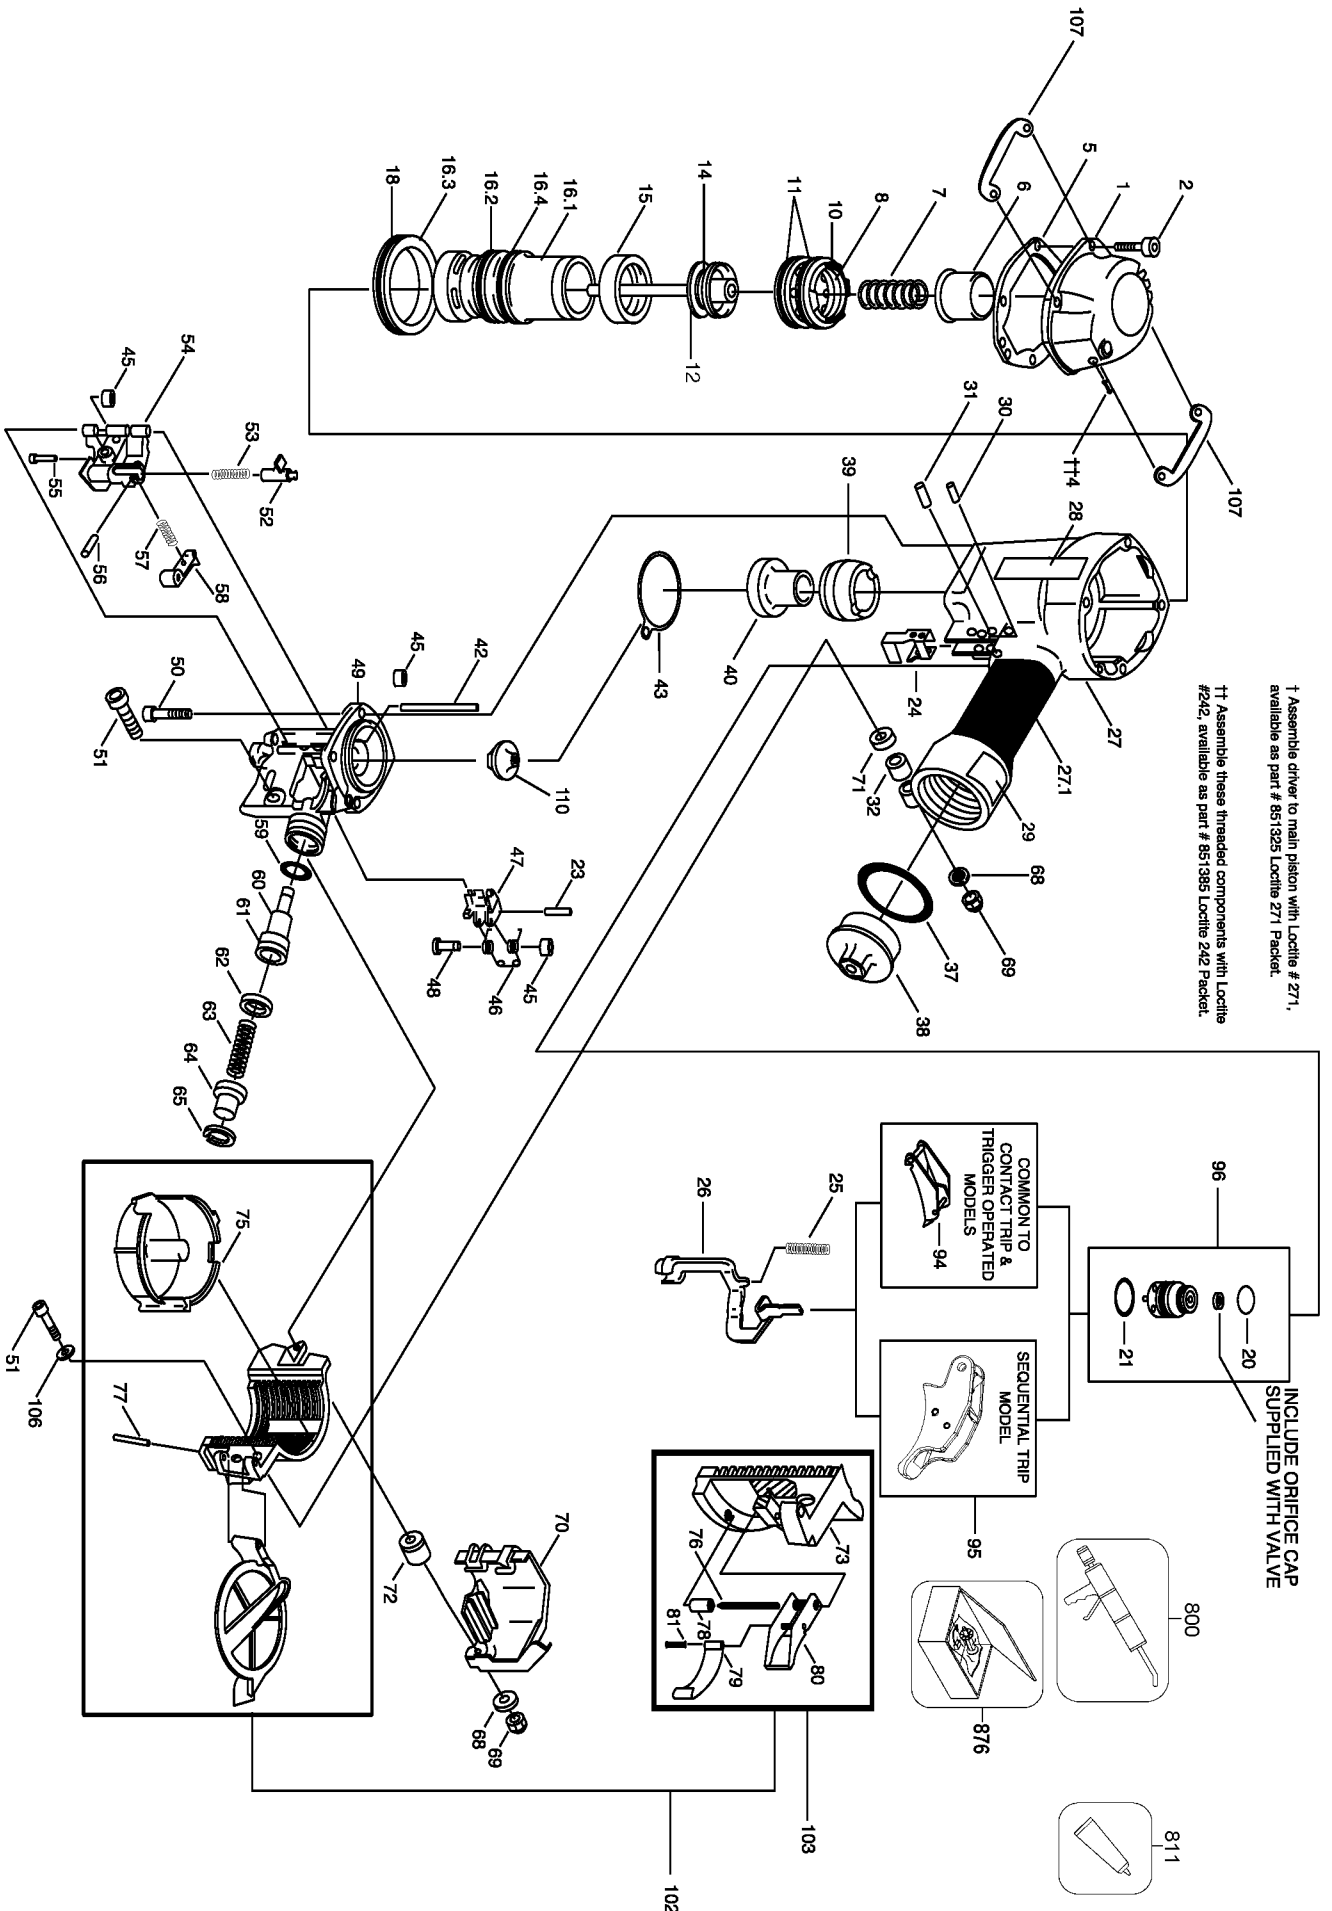

† Assemble driver to main piston with Loctite # 271, available as part # 851325 Loctite 271 Packet.

†† Assemble these threaded components with Loctite #242, available as part # 851385 Loctite 242 Packet.

Parts List for N70CBM Type 0

Item Number	Part Number	Description	Qty Required
1	CN31652	CAP-CYLINDER	1
2	MSC6100-30	SCREW-SHCS-M6X1.00X3	4
4	000000-00	No Longer Available	1
5	N70118	SEAL-CYLINDER CAP	1
6	N70153	PISTON STOP	1
7	101256	SPRING-COMPRESSION	1
8	MRG041630	O-RING-1.638X.118	1
10	N80337	HEAD VALVE PISTON	1
11	851438	O-RING-2.236X.115	1
12	102630	ASSEMBLY-DRIVER/PIST	1
14	851439	O-RING-1.689X.190	1
15	N70155	SEAL-CYLINDER	1
16	N70171	SLEEVE-CYLINDER	1
16	N80169	SEAL-CHECK	1
16	N80168	RING-CYLINDER	1
16	101236	O-RING-2.48X.115	1
18	MRG084431	O-RING-3.323X.122	1
20	86459	O-RING	1
21	851554	O-RING-.703X.103	1
23	MPP030016	PIN-SPIRAL-M3X16	1
24	N70145	GUIDE-ARM	1
25	102080	SPRING-COMPRESSION	1
26	108683	ASSEMBLY-CONTACT ARM	1
27	110005	FRAME	1
27	107490	GRIP-HANDLE	1
28	112767	LABEL-BOSTITCH	1
29	159912	LABEL-WARNING-COIL N	1

Parts List for N70CBM Type 0

Item Number	Part Number	Description	Qty Required
30	MPP030020	PIN-SPIRAL M3X20MM	1
31	102549	PIN-SPECIAL SPIROL M	1
32	N70143	BUSHING-RUBBER	1
37	MRG049431	O-RING-2.343X.118	1
38	N70167	CAP-END	1
39	N70156	BUMPER - A	1
40	N70157	BUMPER - B	1
42	N70164	PIN-SPECIAL	1
43	107834	SEAL-NOSE	1
45	854004	WASHER-RUBBER-7	3
46	854023	SPRING-TORSION	1
47	167087	PAWL-FEED	1
48	N50087	PIN-SPECIAL(STEP)	1
49	167085	NOSE	1
50	MSC8125-28	SCREW-SHCS M8X28	4
51	MSC6100-40	SCREW-SOC. HD. CAP M	3
52	N70150	LATCH DOOR	1
53	101408	SPRING-COMPRESSION	1
54	N70122	DOOR	1
55	N70140	PIN-SPECIAL(STEP)	1
56	MPG030012	PIN SPRING	1
57	854011	COMPRESSION SPRING	1
58	N70149	PAWL CHECK	1
59	MRG009824	O-RING-.386X.094	1
60	N70166	FEED PISTON	1
61	851437	O-RING-.819X.095	1
62	N70162	STOP-FEED PISTON	1