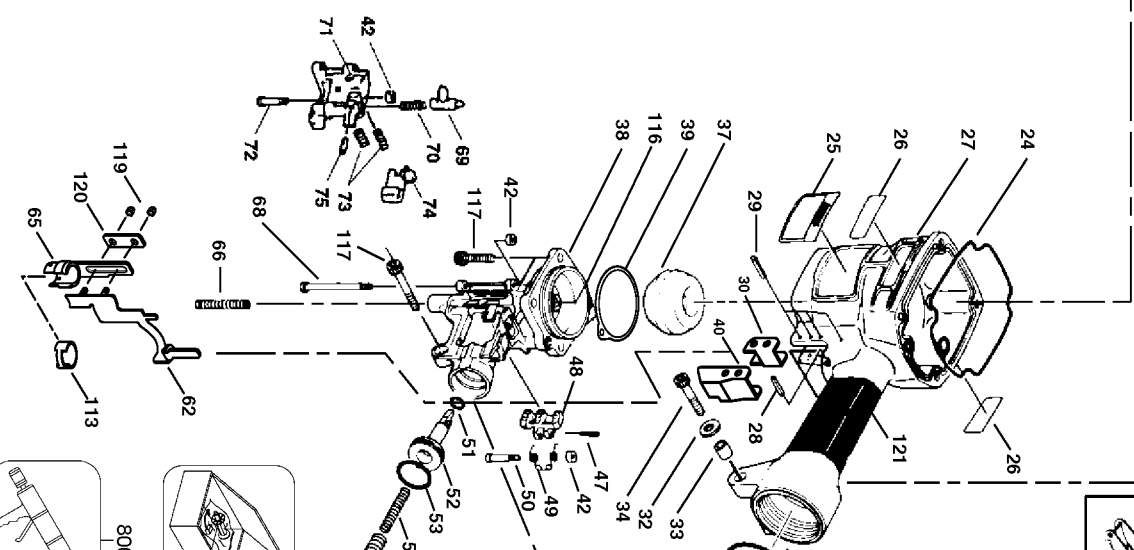

NOTE: GROOVE IN O.D.
FOR IDENTIFICATION

N64C

COIL-FED PNEUMATIC NAILERS
CLAVADORAS NEUMÁTICAS ALIMENTADAS POR ROLLO
CLOUEURS PNEUMATIQUES À ENROULEMENT

ORIFICE CAP AND
INSTRUCTIONS ARE SUPPLIED
WITH VALVE.

IP1125-1REV D 2/07
TO BE USED WITH PARTS LIST IP1125-2 AND OPERATION AND MAINTENANCE MANUAL 103694.

Loctite #271, available as part
851325 - Loctite 271 Packet.

Parts List for N64C Type 0

Item Number	Part Number	Description	Qty Required
1	MSLC6100-16	SCREW- SLHCS M6 X 1.	1
2	T55034	COVER-EXHAUST	1
3	T55033	MUFFLER	1
5	MSC6100-40	SCREW-SOC. HD. CAP M	4
6	104908	CAP (SERVICE PART)	1
7	T55031	RING-BUMPER	1
8	T55050	BUMPER-TOP	1
9	854016	SPRING-HEAD VALVE	1
11	MRG041630	O-RING-1.638X.118	1
12	MRG052526	O-RING-2.067X.103	2
13	105577	HEAD VALVE (SERVICE	1
14	RG162514-1	O-RING-1.599X.138	1
16	104629	ASSEMBLY-PISTON/DRIV	1
18	T60006	SEAL-CYLINDER	1
19	103295	SLEEVE-CYLINDER	1
20	850006	O-RING-1.987X.103	1
21	T60021	SEAL-CHECK	1
22	T60001	RING-CYLINDER	1
23	851753	O-RING-2.734X.139	1
24	T55024	GASKET- FRAME CAP	1
25	159912	LABEL-WARNING-COIL N	1
27	N65005	FRAME (MACHINING)	1
28	MPP030020	PIN-SPIRAL M3X20MM	1
29	102549	PIN-SPECIAL SPIROL M	1
30	100337	GUIDE- ARM	1
31	MHE6100-100	NUT-ESN M6X1	2
32	MPW6.2	WASHER.SPECIAL	3

Parts List for N64C Type 0

Item Number	Part Number	Description	Qty Required
117	MSC6100-25	SCREW-SHCS-M6X1.00X2	2
119	MHE5080-100	NUT-NYLON M5X.80	2
120	101870	PLATE-RETAINER	1
121	107490	GRIP-HANDLE	1
800	100653	LUBE (2CC)	1
800	100679	LUBE (1LB.CAN)	1
811	851325	LOCTITE	1
876	ORK12	REPAIR KIT	1
876	BK12	BUMPER KIT	1