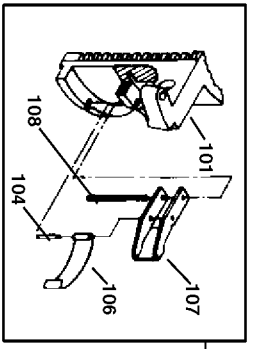

NOTE: GROOVE IN O.D.
FOR IDENTIFICATION

N64C

COIL-FED PNEUMATIC NAILERS
CLAVADORAS NEUMÁTICAS ALIMENTADAS POR ROLLO
CLOUEURS PNEUMATIQUES À ENROULEMENT

ORIFICE CAP AND
INSTRUCTIONS ARE SUPPLIED
WITH VALVE.

IP1125-1REV D 2/07
TO BE USED WITH PARTS LIST IP1125-2 AND OPERATION AND MAINTENANCE MANUAL 103694.

Loctite #271, available as part
851325 - Loctite 271 Packet.

Parts List for N64C Type 0

Item Number	Part Number	Description	Qty Required
1	MSLC6100-16	SCREW- SLHCS M6 X 1.	1
2	T55034	COVER-EXHAUST	1
3	T55033	MUFFLER	1
5	MSC6100-40	SCREW-SOC. HD. CAP M	4
6	104908	CAP (SERVICE PART)	1
7	T55031	RING-BUMPER	1
8	T55050	BUMPER-TOP	1
9	854016	SPRING-HEAD VALVE	1
11	MRG041630	O-RING-1.638X.118	1
12	MRG052526	O-RING-2.067X.103	2
13	105577	HEAD VALVE (SERVICE	1
14	RG162514-1	O-RING-1.599X.138	1
16	104629	ASSEMBLY-PISTON/DRIV	1
18	T60006	SEAL-CYLINDER	1
19	103295	SLEEVE-CYLINDER	1
20	850006	O-RING-1.987X.103	1
21	T60021	SEAL-CHECK	1
22	T60001	RING-CYLINDER	1
23	851753	O-RING-2.734X.139	1
24	T55024	GASKET- FRAME CAP	1
25	159912	LABEL-WARNING-COIL N	1
27	N65005	FRAME (MACHINING)	1
28	MPP030020	PIN-SPIRAL M3X20MM	1
29	102549	PIN-SPECIAL SPIROL M	1
30	100337	GUIDE- ARM	1
31	MHE6100-100	NUT-ESN M6X1	2
32	MPW6.2	WASHER.SPECIAL	3

Parts List for N64C Type 0

Item Number	Part Number	Description	Qty Required
117	MSC6100-25	SCREW-SHCS-M6X1.00X2	2
119	MHE5080-100	NUT-NYLON M5X.80	2
120	101870	PLATE-RETAINER	1
121	107490	GRIP-HANDLE	1
800	100653	LUBE (2CC)	1
800	100679	LUBE (1LB.CAN)	1
811	851325	LOCTITE	1
876	ORK12	REPAIR KIT	1
876	BK12	BUMPER KIT	1