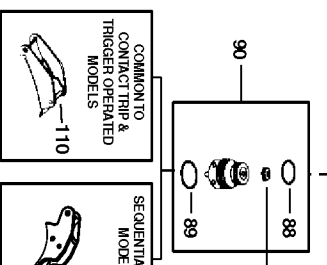

NOTE: GROOVE IN O.D.
FOR IDENTIFICATION

N64C

COIL-FED PNEUMATIC NAILERS
CLAVADORAS NEUMÁTICAS ALIMENTADAS POR ROLLO
CLOUEURS PNEUMATIQUES À ENROULEMENT

ORIFICE CAP AND
INSTRUCTIONS ARE SUPPLIED
WITH VALVE.

IP1125-1REV D 2/07
TO BE USED WITH PARTS LIST IP1125-2 AND OPERATION AND MAINTENANCE MANUAL 103694.

Loctite #271, available as part
851325 - Loctite 271 Packet.

Parts List for N64C Type 0

Item Number	Part Number	Description	Qty Required
1	MSLC6100-16	SCREW- SLHCS M6 X 1.	1
2	T55034	COVER-EXHAUST	1
3	T55033	MUFFLER	1
5	MSC6100-40	SCREW-SOC. HD. CAP M	4
6	104908	CAP (SERVICE PART)	1
7	T55031	RING-BUMPER	1
8	T55050	BUMPER-TOP	1
9	854016	SPRING-HEAD VALVE	1
11	MRG041630	O-RING-1.638X.118	1
12	MRG052526	O-RING-2.067X.103	2
13	105577	HEAD VALVE (SERVICE	1
14	RG162514-1	O-RING-1.599X.138	1
16	104629	ASSEMBLY-PISTON/DRIV	1
18	T60006	SEAL-CYLINDER	1
19	103295	SLEEVE-CYLINDER	1
20	850006	O-RING-1.987X.103	1
21	T60021	SEAL-CHECK	1
22	T60001	RING-CYLINDER	1
23	851753	O-RING-2.734X.139	1
24	T55024	GASKET- FRAME CAP	1
25	159912	LABEL-WARNING-COIL N	1
27	N65005	FRAME (MACHINING)	1
28	MPP030020	PIN-SPIRAL M3X20MM	1
29	102549	PIN-SPECIAL SPIROL M	1
30	100337	GUIDE- ARM	1
31	MHE6100-100	NUT-ESN M6X1	2
32	MPW6.2	WASHER.SPECIAL	3

Parts List for N64C Type 0

Item Number	Part Number	Description	Qty Required
117	MSC6100-25	SCREW-SHCS-M6X1.00X2	2
119	MHE5080-100	NUT-NYLON M5X.80	2
120	101870	PLATE-RETAINER	1
121	107490	GRIP-HANDLE	1
800	100653	LUBE (2CC)	1
800	100679	LUBE (1LB.CAN)	1
811	851325	LOCTITE	1
876	ORK12	REPAIR KIT	1
876	BK12	BUMPER KIT	1