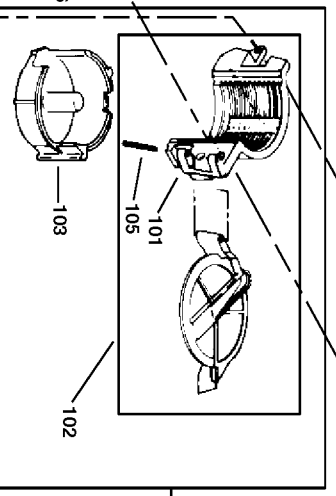

NOTE: GROOVE IN O.D.
FOR IDENTIFICATION

N64C

COIL-FED PNEUMATIC NAILERS
CLAVADORAS NEUMÁTICAS ALIMENTADAS POR ROLLO
CLOUEURS PNEUMATIQUES À ENROULEMENT

ORIFICE CAP AND
INSTRUCTIONS ARE SUPPLIED
WITH VALVE.

IP1125-1REV D 2/07
TO BE USED WITH PARTS LIST IP1125-2 AND OPERATION AND MAINTENANCE MANUAL 103694.

Loctite #271, available as part
851325 - Loctite 271 Packet.

Parts List for N64C Type 0

Item Number	Part Number	Description	Qty Required
1	MSLC6100-16	SCREW- SLHCS M6 X 1.	1
2	T55034	COVER-EXHAUST	1
3	T55033	MUFFLER	1
5	MSC6100-40	SCREW-SOC. HD. CAP M	4
6	104908	CAP (SERVICE PART)	1
7	T55031	RING-BUMPER	1
8	T55050	BUMPER-TOP	1
9	854016	SPRING-HEAD VALVE	1
11	MRG041630	O-RING-1.638X.118	1
12	MRG052526	O-RING-2.067X.103	2
13	105577	HEAD VALVE (SERVICE	1
14	RG162514-1	O-RING-1.599X.138	1
16	104629	ASSEMBLY-PISTON/DRIV	1
18	T60006	SEAL-CYLINDER	1
19	103295	SLEEVE-CYLINDER	1
20	850006	O-RING-1.987X.103	1
21	T60021	SEAL-CHECK	1
22	T60001	RING-CYLINDER	1
23	851753	O-RING-2.734X.139	1
24	T55024	GASKET- FRAME CAP	1
25	159912	LABEL-WARNING-COIL N	1
27	N65005	FRAME (MACHINING)	1
28	MPP030020	PIN-SPIRAL M3X20MM	1
29	102549	PIN-SPECIAL SPIROL M	1
30	100337	GUIDE- ARM	1
31	MHE6100-100	NUT-ESN M6X1	2
32	MPW6.2	WASHER.SPECIAL	3

Parts List for N64C Type 0

Item Number	Part Number	Description	Qty Required
117	MSC6100-25	SCREW-SHCS-M6X1.00X2	2
119	MHE5080-100	NUT-NYLON M5X.80	2
120	101870	PLATE-RETAINER	1
121	107490	GRIP-HANDLE	1
800	100653	LUBE (2CC)	1
800	100679	LUBE (1LB.CAN)	1
811	851325	LOCTITE	1
876	ORK12	REPAIR KIT	1
876	BK12	BUMPER KIT	1