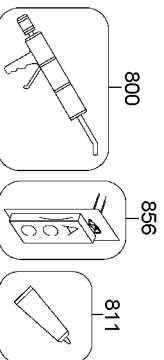

NOTE: GROOVE IN O.D.
FOR IDENTIFICATION

N64C

COIL-FED PNEUMATIC NAILERS
CLAVADORAS NEUMÁTICAS ALIMENTADAS POR ROLLO
CLOUEURS PNEUMATIQUES À ENROULEMENT

ORIFICE CAP AND
INSTRUCTIONS ARE SUPPLIED
WITH VALVE.

IP1125-1REV D 2/07
TO BE USED WITH PARTS LIST IP1125-2 AND OPERATION AND MAINTENANCE MANUAL 103694.

Loctite #271, available as part
851325 - Loctite 271 Packet.

Parts List for N64C Type 0

Item Number	Part Number	Description	Qty Required
1	MSLC6100-16	SCREW- SLHCS M6 X 1.	1
2	T55034	COVER-EXHAUST	1
3	T55033	MUFFLER	1
5	MSC6100-40	SCREW-SOC. HD. CAP M	4
6	104908	CAP (SERVICE PART)	1
7	T55031	RING-BUMPER	1
8	T55050	BUMPER-TOP	1
9	854016	SPRING-HEAD VALVE	1
11	MRG041630	O-RING-1.638X.118	1
12	MRG052526	O-RING-2.067X.103	2
13	105577	HEAD VALVE (SERVICE	1
14	RG162514-1	O-RING-1.599X.138	1
16	104629	ASSEMBLY-PISTON/DRIV	1
18	T60006	SEAL-CYLINDER	1
19	103295	SLEEVE-CYLINDER	1
20	850006	O-RING-1.987X.103	1
21	T60021	SEAL-CHECK	1
22	T60001	RING-CYLINDER	1
23	851753	O-RING-2.734X.139	1
24	T55024	GASKET- FRAME CAP	1
25	159912	LABEL-WARNING-COIL N	1
27	N65005	FRAME (MACHINING)	1
28	MPP030020	PIN-SPIRAL M3X20MM	1
29	102549	PIN-SPECIAL SPIROL M	1
30	100337	GUIDE- ARM	1
31	MHE6100-100	NUT-ESN M6X1	2
32	MPW6.2	WASHER.SPECIAL	3

Parts List for N64C Type 0

Item Number	Part Number	Description	Qty Required
117	MSC6100-25	SCREW-SHCS-M6X1.00X2	2
119	MHE5080-100	NUT-NYLON M5X.80	2
120	101870	PLATE-RETAINER	1
121	107490	GRIP-HANDLE	1
800	100653	LUBE (2CC)	1
800	100679	LUBE (1LB.CAN)	1
811	851325	LOCTITE	1
876	ORK12	REPAIR KIT	1
876	BK12	BUMPER KIT	1