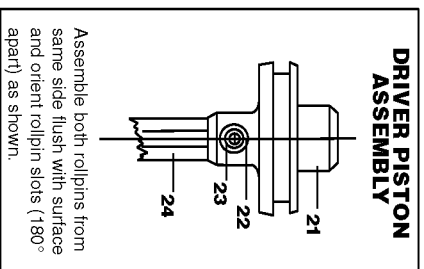

# NG60FN

PNEUMATIC FINISH NAILER  
 CLAVADORA NEUMÁTICA DE REMATE  
 CLOUEUR PNEUMATIQUE DE FINITION

\* Assemble these screws (item 30) using Loctite #271, available as part #851325; Loctite 271 packet.  
 \*\* Place item 100 (Curved Spring Washer) on point of item 29 (Retention Screw)

## Parts List for N60FN Type 0

Item Number	Part Number	Description	Qty Required
1	MSC5080-20	SCREW-SOC HD. CAP M5	7
2	000000-00	No Longer Available	1
3	N50013	SEAL- CYLINDER CAP	1
4	T50002	BUMPER- TOP	1
5	854015	COMPRESSION SPRING	1
6	MRG039231	O-RING-1.543X.125	1
7	RG183109	O-RING-1.831X.098	1
8	T50003	HEAD VALVE	1
9	N70151	CYLINDER SEAL	1
10	000000-00	No Longer Available	1
11	850605	O-RING-1.925X.103-NB	1
12	N50034	CHECK SEAL	1
13	850683	O-RING-2.425X.103	1
14	N50015-S	BOSTITCH RING	1
15	000000-00	No Longer Available	1
15	107490	GRIP-HANDLE	1
16	MPP030020	PIN-SPIRAL M3X20MM	1
17	850235	O-RING-1.487X.103	1
18	103651	CAP-END	1
20	850606	O-RING	1
21	000000-00	No Longer Available	1
22	UB3808.3	PIN- SPRING .156 X .	1
23	UB2108.5	PIN- SPRING .094 X .	1
24	000000-00	No Longer Available	1
25	N50085	BUMPER	1
26	000000-00	No Longer Available	1
27	851483-S	O-RING	1