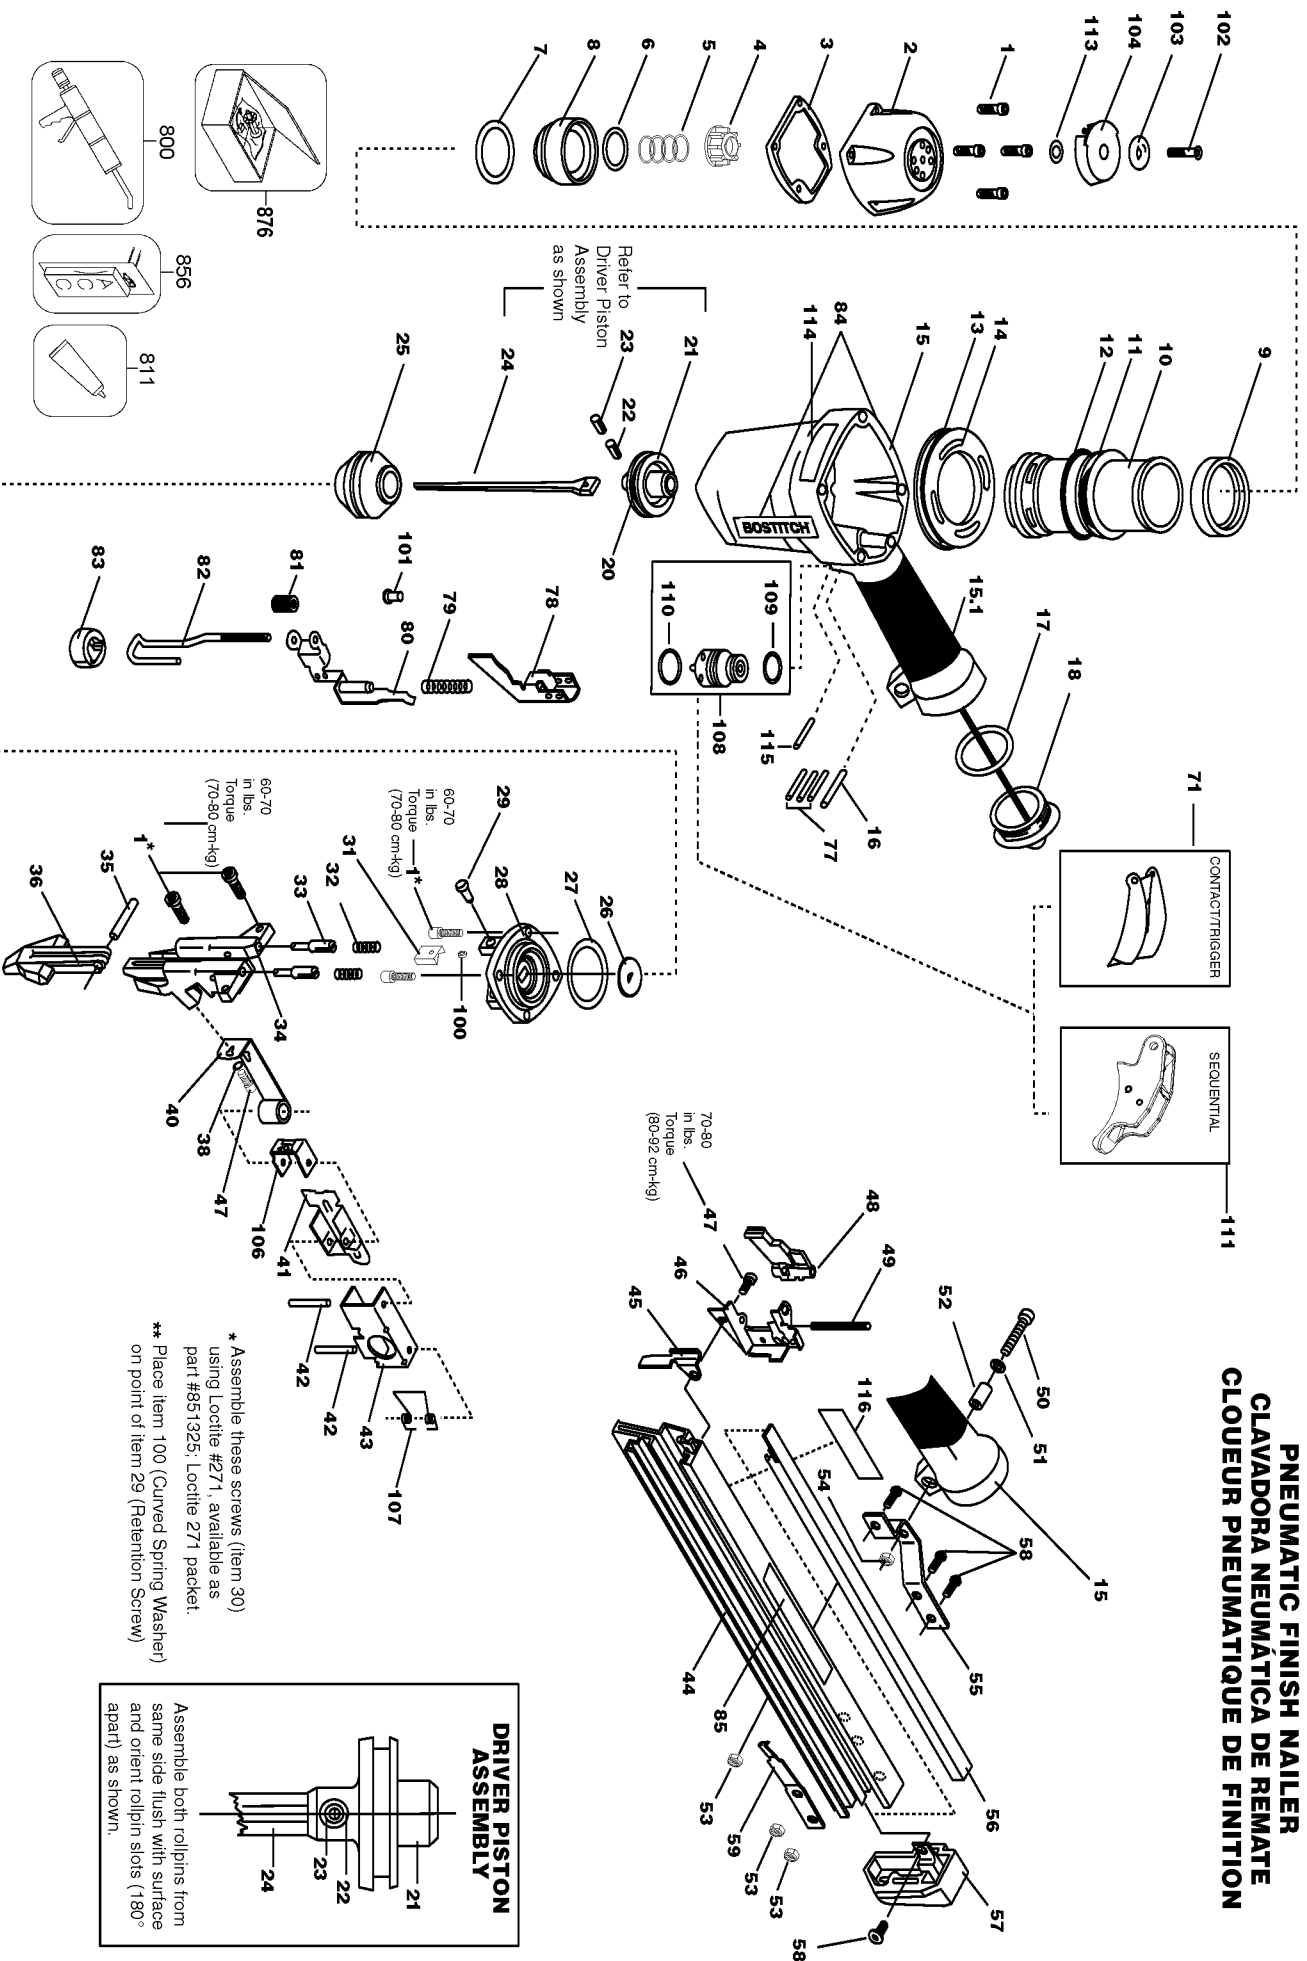

# NG60FN

PNEUMATIC FINISH NAILER  
 CLAVADORA NEUMÁTICA DE REMATE  
 CLOUEUR PNEUMATIQUE DE FINITION

\* Assemble these screws (item 30) using Loctite #271, available as part #851325; Loctite 271 packet.  
 \*\* Place item 100 (Curved Spring Washer) on point of item 29 (Retention Screw)

## Parts List for N60FN Type 0

Item Number	Part Number	Description	Qty Required
1	MSC5080-20	SCREW-SOC HD. CAP M5	7
2	000000-00	No Longer Available	1
3	N50013	SEAL- CYLINDER CAP	1
4	T50002	BUMPER- TOP	1
5	854015	COMPRESSION SPRING	1
6	MRG039231	O-RING-1.543X.125	1
7	RG183109	O-RING-1.831X.098	1
8	T50003	HEAD VALVE	1
9	N70151	CYLINDER SEAL	1
10	000000-00	No Longer Available	1
11	850605	O-RING-1.925X.103-NB	1
12	N50034	CHECK SEAL	1
13	850683	O-RING-2.425X.103	1
14	N50015-S	BOSTITCH RING	1
15	000000-00	No Longer Available	1
15	107490	GRIP-HANDLE	1
16	MPP030020	PIN-SPIRAL M3X20MM	1
17	850235	O-RING-1.487X.103	1
18	103651	CAP-END	1
20	850606	O-RING	1
21	000000-00	No Longer Available	1
22	UB3808.3	PIN- SPRING .156 X .	1
23	UB2108.5	PIN- SPRING .094 X .	1
24	000000-00	No Longer Available	1
25	N50085	BUMPER	1
26	000000-00	No Longer Available	1
27	851483-S	O-RING	1