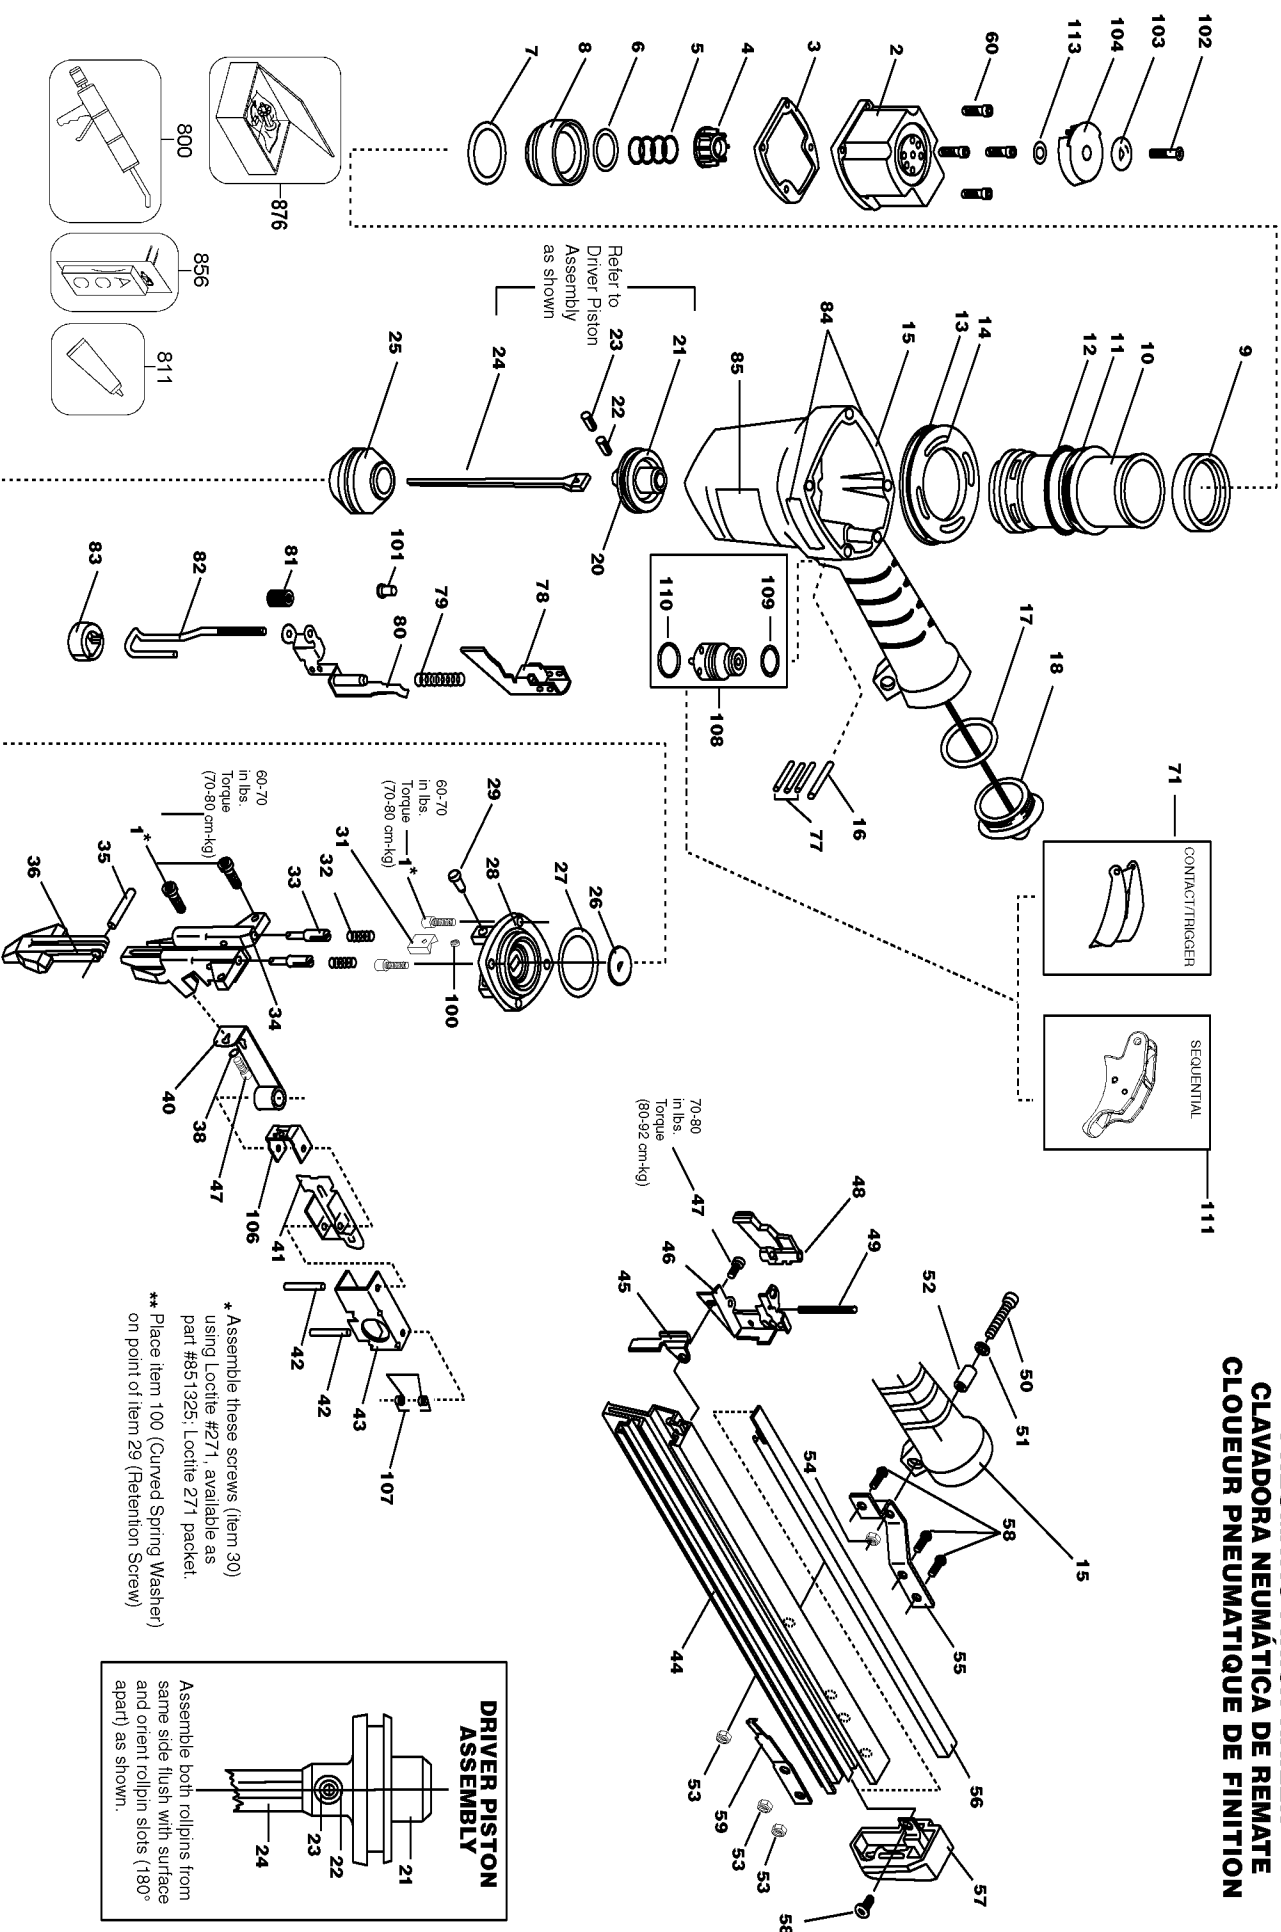

N50FN

PNEUMATIC FINISH NAILER CLAVADORA PNEUMÁTICA DE REMATE CLIQUEUR PNEUMATIQUE DE FINITION

Parts List for N50FN Type 0

Item Number	Part Number	Description	Qty Required
1	MSC5080-20	SCREW-SOC HD. CAP M5	3
2	000000-00	No Longer Available	1
3	N50013	SEAL- CYLINDER CAP	1
4	T50002	BUMPER- TOP	1
5	854015	COMPRESSION SPRING	1
6	MRG039231	O-RING-1.543X.125	1
7	RG183109	O-RING-1.831X.098	1
8	T50003	HEAD VALVE	1
9	N70151	CYLINDER SEAL	1
10	N50050	CYLINDER	1
11	850605	O-RING-1.925X.103-NB	1
12	N50034	CHECK SEAL	1
13	850683	O-RING-2.425X.103	1
14	N50015-S	BOSTITCH RING	1
15	000000-00	No Longer Available	1
15	107490	GRIP-HANDLE	1
16	MPP030020	PIN-SPIRAL M3X20MM	1
17	850235	O-RING-1.487X.103	1
18	103651	CAP-END	1
20	851547	O-RING-1.327X.138	1
21	000000-00	No Longer Available	1
22	UB3808.3	PIN- SPRING .156 X .	1
23	UB2108.5	PIN- SPRING .094 X .	1
24	000000-00	No Longer Available	1
25	N50085	BUMPER	1
26	000000-00	No Longer Available	1
27	851483-S	O-RING	1

Parts List for N50FN Type 0

Item Number	Part Number	Description	Qty Required
58	MSB5080-10	SCREW-SBHCS-M5X0.80X	4
59	N60020	SPRING-FLAT	1
60	MSC5080-25	SCREW-SHCS-M5X0.80X2	1
71	CNTK2	KIT-CONTACT TRIP CON	1
77	102549	PIN-SPECIAL SPIROL M	3
78	000000-00	No Longer Available	1
79	N60038	SPRING-COMPRESSION	1
80	000000-00	No Longer Available	1
81	N60011	ADJUSTMENT- TRIP	1
82	000000-00	No Longer Available	1
83	N60013	TIP- FOOT	1
84	113219	LABEL	1
85	159912	LABEL-WARNING-COIL N	1
100	851734	WASHER-SPRING	1
101	N60084	STOP CONTACT TRIP	1
102	MSF6100-20	SCREW- SFHCS M6 X 1.	1
103	T50104	WASHER-SPECIAL	1
104	000000-00	No Longer Available	1
105	000000-00	No Longer Available	1
106	N60094	WIPER- PUSHER SPRING	1
107	N60096	SPRING-TORSION	1
108	TVA6	KIT-TRIGGER VALVE	1
109	86459	O-RING	1
110	851554	O-RING-.703X.103	1
111	SEQ6	KIT-SEQUENTIAL	1
113	MPW6	WASHER	1
800	100653	LUBE (2CC)	1