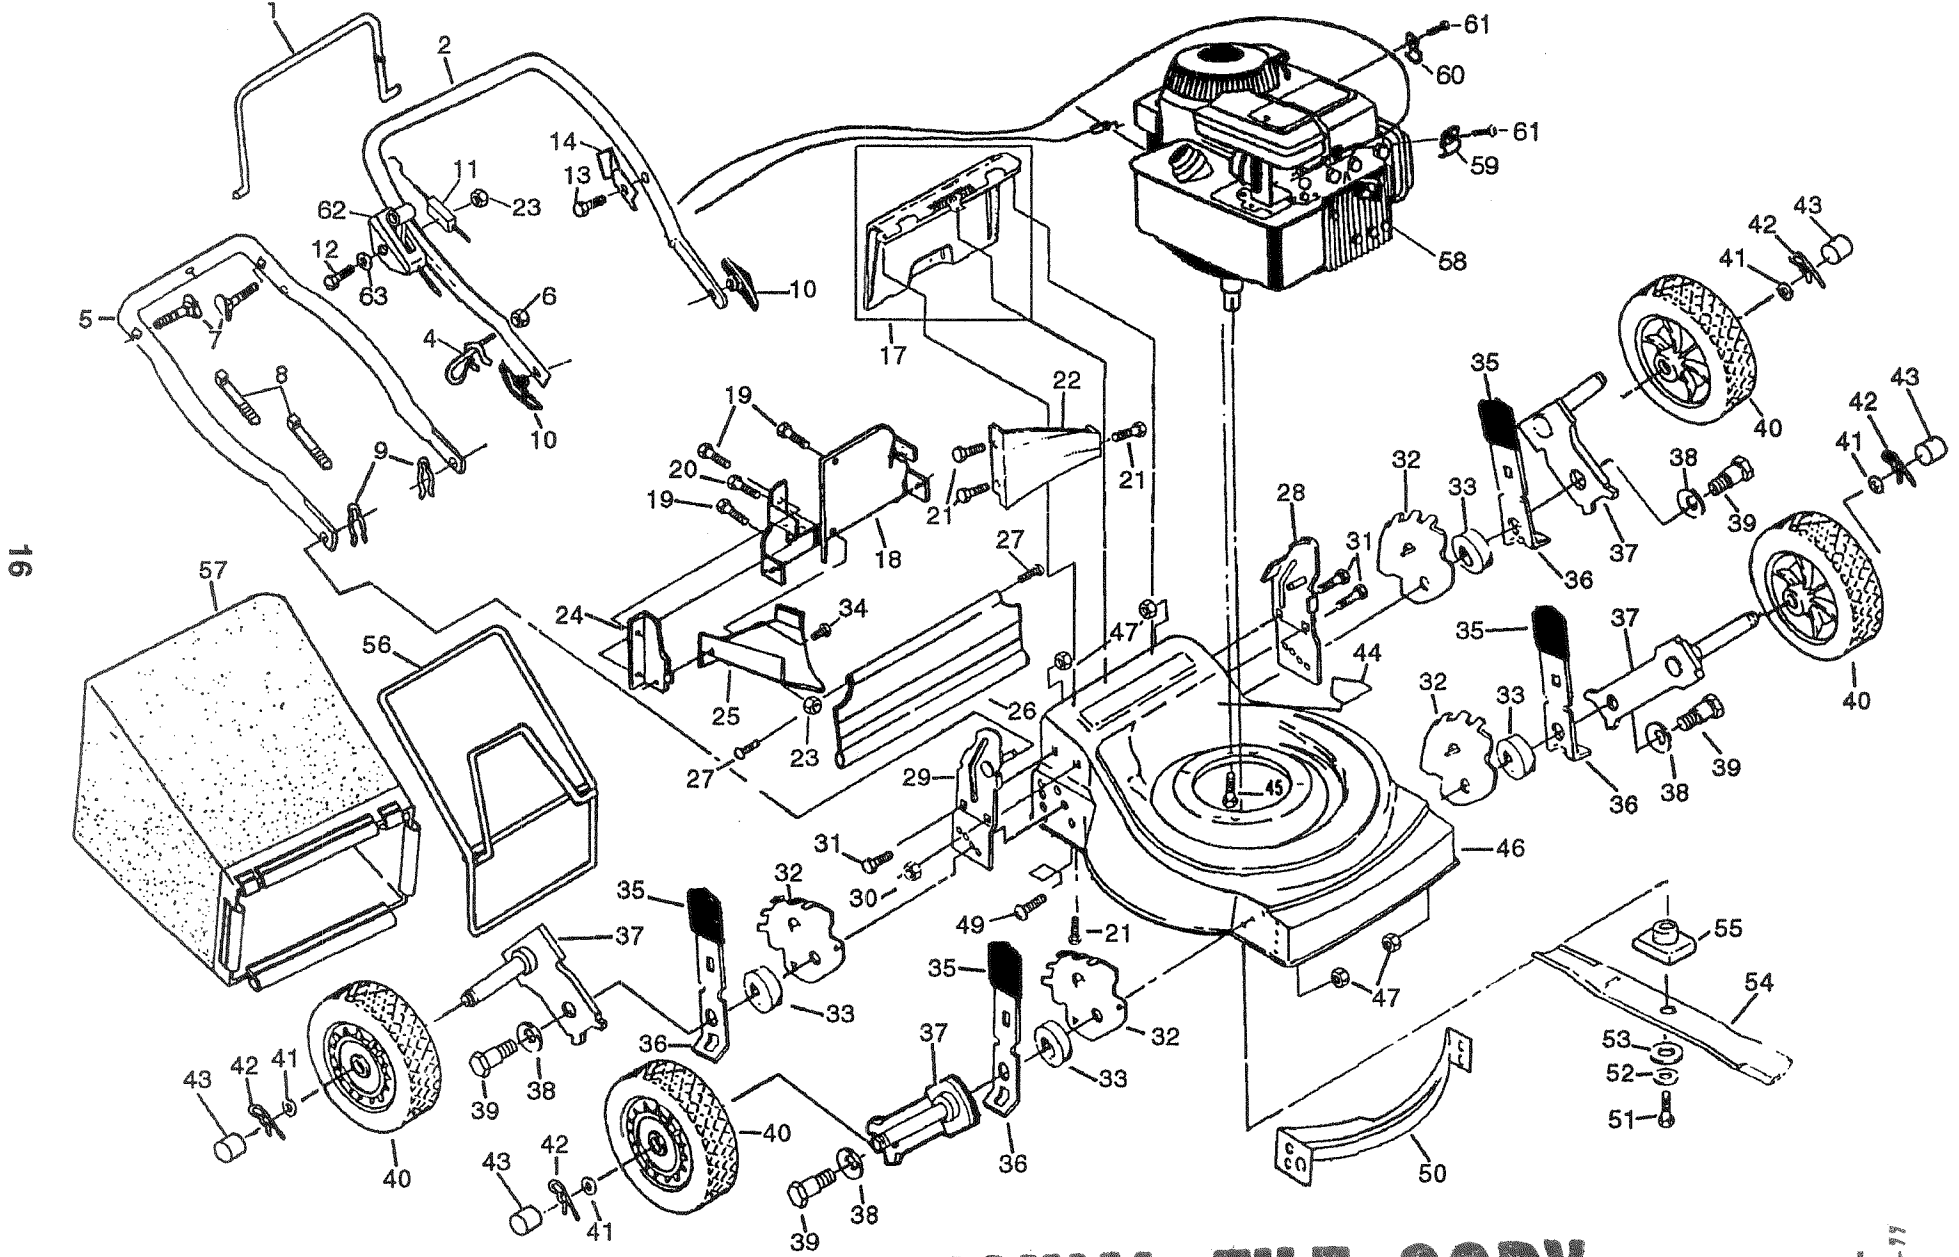

20" ROTARY LAWN MOWER MODEL NO. N325A

French

REPAIR PARTS

ORIGINAL FILE COPY

1993
081292

20" ROTARY LAWN MOWER MODEL NO. N325A

*CHANGE TO
FRENCH*

REPAIR PARTS

KEY NO.	PART NO.	DESCRIPTION	KEY NO.	PART NO.	DESCRIPTION
1	86902	Control Bar	39	84921	Shoulder Bolt
2	133088X479	Upper Handle	40	750500	Wheel and Tire Assembly 7-1/2 x 1-1/2
4	132001	Rope Guide	41	52160	Washer
5	84676X479	Lower Handle	42	85179	Retainer Clip
6	73510400	Locknut 1/4-20	43	800090	Hubcap
7	131959	Handle Bolt	44	107339X	Danger Decal
8	83816	Wire Tie	45	850998	Hex Head Thread Rolling Screw 3/8-16 x 1
9	51793	Hairpin Cotter	46	700611	Lawn Mower Housing (Incl. Ref. #18, 21, 22, 24, 44, 50)
10	63688	Handle Knob	47	751592	Locknut 3/8-16
11	851664	Engine Zone Control Cable	49	72070505	Carriage Bolt 5/16-18 x 5/8
12	85692	Machine Screw 1/4-20 x 2.12	50	132354X479	Front Baffle
13	750097	Hex Washer Head Screw #10-24 x 1/2	51	851084	Hex Head Machine Screw 3/8-24 x 1-3/8 (Grd. 8)
14	850733X004	Up-Stop Bracket	52	850263	Helical Lock Washer 3/8
17	700605	Rear Door Assembly Kit (Incl. Ref. #16)	53	851074	Washer
18	88551X479	Back Plate	54	850972	Blade 20"
19	128415	Self Tapping Screw #10-24 x 5/8	55	850977	Blade Adapter
20	74310410	Machine Screw 1/4-20 x 5/8	56	88614	Catcher Frame
21	54583	Hex Head Tapping Screw 1/4-20 x 1/2	57	751663	Grass Bag
22	700063X479	Rear Baffle	58	~~101894~~	* Engine - Brinnig & Stratton, Model No. 95902, Type No. ~~311704~~
23	63601	Hex Nut Lockwasher 1/4-20	59	213146	* Cable Clamp
24	133184X479	Side Baffle	60	850476	Engine Clip
25	133335X479	Discharge Baffle	61	83816	Screw #10 x 5/8
26	133259	Rear Deflector	62	851462	Throttle Control
27	88652	Hinge Screw 1/4-20 x 1.25	63	85723	Flat Washer .28 x .62 x .06
28	86912X417	Handle Bracket Assembly (Left)	--	700606	Operator's Manual
29	86913X417	Handle Bracket Assembly (Right)	--	700607	Parts Manual
30	63124	Locknut 5/16-18			
31	55187	Screw 5/16-18 x 3/4			
32	850955	Wheel Adjusting Bracket			
33	84920	Spacer			
34	86344	Hex Tapping Screw #10-24 x 1/2			
35	87877	Selector Knob			
36	850855X004	Selector Spring			
37	85021X004	Axle Arm Assembly			
38	62335	Belleville Washer			

17

* These items must be purchased through your local Briggs & Stratton dealer.