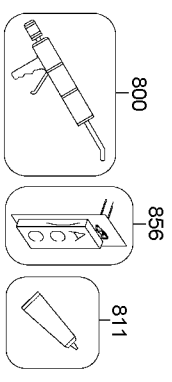

N100S

PNEUMATIC STICK NAILERS

CLAVADORA NEUMÁTICA ALIMENTADA POR BARRA

CLOUEUR PNEUMATIQUE EN BANDES

* Assemble screw with Loctite #242 available as part #851385 Loctite 242 packet.
Loctite #271 available as part #851325 Loctite 271 packet.

†† Nail guide liner must be cemented in place with any two part epoxy with filler.

(includes #43)

Parts List for N100S Type 0

Item Number	Part Number	Description	Qty Required
1	N100140A	CYLINDER CAP	1
2	MSC6100-25	SCREW-SHCS-M6X1.00X2	4
4	MSS6100-6P	SCREW-CUPSSS-M6X1.00	1
5	N100131	SEAL- CYLINDER CAP	1
6	N86132	PISTON STOP	1
7	854017-S	SPRING-COMPRESSION	1
8	MRG051531	O-RING-2.028X.122	1
10	105578	HEAD VALVE (SERVICE	1
11	851538	O-RING-2.675X.116	2
13	000000-00	No Longer Available	1
14	851539	O-RING-2.039X.253	1
15	N86125	HEAD VALVE SEAL	1
16	N90111	CYLINDER SLEEVE	1
17	N100317	LOWER SLEEVE	1
18	RG273710	O-RING-2.737X.103	1
19	N100128	SEAL- CHECK	1
20	113220	LABEL-BOSTITCH	1
21	159912	LABEL-WARNING-COIL N	1
22	102549	PIN-SPECIAL SPIROL M	1
23	N100130	BUMPER- INNER	1
24	N100129	BUMPER- OUTER	1
26	MRG070515	O-RING-2.795X.059	1
27	N90110	FRAME	1
28	MPW6.2	WASHER.SPECIAL	3
29	MHE6100-100	NUT-ESN M6X1	2
30	000000-00	No Longer Available	1
31	850235	O-RING-1.487X.103	1