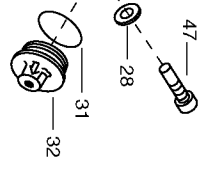

N100S

PNEUMATIC STICK NAILERS

CLAVADORA NEUMÁTICA ALIMENTADA POR BARRA

CLOUEUR PNEUMATIQUE EN BANDES

* Assemble screw with Loctite #242 available as part #851385 Loctite 242 packet.
Loctite #271 available as part #851325 Loctite 271 packet.

†† Nail guide liner must be cemented in place with any two part epoxy with filler.