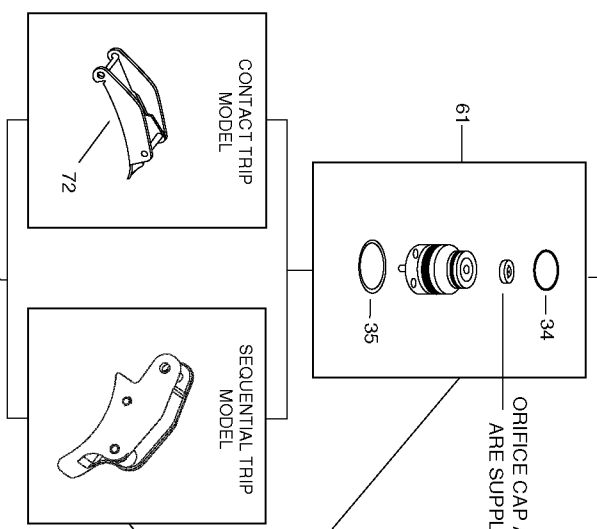

N100S

PNEUMATIC STICK NAILERS

CLAVADORA NEUMÁTICA ALIMENTADA POR BARRA

CLOUEUR PNEUMATIQUE EN BANDES

* Assemble screw with Loctite #242 available as part #851385 Loctite 242 packet.
Loctite #271 available as part #851325 Loctite 271 packet.

†† Nail guide liner must be cemented in place with any two part epoxy with filler.

(includes #43)

Parts List for N100S Type 0

Item Number	Part Number	Description	Qty Required
1	N100140A	CYLINDER CAP	1
2	MSC6100-25	SCREW-SHCS-M6X1.00X2	4
4	MSS6100-6P	SCREW-CUPSSS-M6X1.00	1
5	N100131	SEAL- CYLINDER CAP	1
6	N86132	PISTON STOP	1
7	854017-S	SPRING-COMPRESSION	1
8	MRG051531	O-RING-2.028X.122	1
10	105578	HEAD VALVE (SERVICE	1
11	851538	O-RING-2.675X.116	2
13	000000-00	No Longer Available	1
14	851539	O-RING-2.039X.253	1
15	N86125	HEAD VALVE SEAL	1
16	N90111	CYLINDER SLEEVE	1
17	N100317	LOWER SLEEVE	1
18	RG273710	O-RING-2.737X.103	1
19	N100128	SEAL- CHECK	1
20	113220	LABEL-BOSTITCH	1
21	159912	LABEL-WARNING-COIL N	1
22	102549	PIN-SPECIAL SPIROL M	1
23	N100130	BUMPER- INNER	1
24	N100129	BUMPER- OUTER	1
26	MRG070515	O-RING-2.795X.059	1
27	N90110	FRAME	1
28	MPW6.2	WASHER.SPECIAL	3
29	MHE6100-100	NUT-ESN M6X1	2
30	000000-00	No Longer Available	1
31	850235	O-RING-1.487X.103	1

Parts List for N100S Type 0

Item Number	Part Number	Description	Qty Required
60	N70143	BUSHING-RUBBER	1
61	TVA6	KIT-TRIGGER VALVE	1
72	CNTK2	KIT-CONTACT TRIP CON	1
74	100387	SPRING-COMPRESSION	1
75	SEQ6	KIT-SEQUENTIAL	1
85	N80336	BUSHING-LATCH SPRING	1
86	MSC4070-45	SCREW	1
87	N100320	SPACER- DRIVER	1
88	N16177	LINER- NAIL GUIDE	1
90	851756	HANGER	1
98	N100134A	COVER-EXHAUST	1
99	N100136	MUFFLER- EXHAUST	1
100	N100138	SPACER- MUFFLER	1
101	MSC8125-28	SCREW-SHCS M8X28	1
102	N100137	RING- BUMPER	1
800	100653	LUBE (2CC)	1
800	100679	LUBE (1LB.CAN)	1
811	851325	LOCTITE	1
811	851385	LOCTITE	1