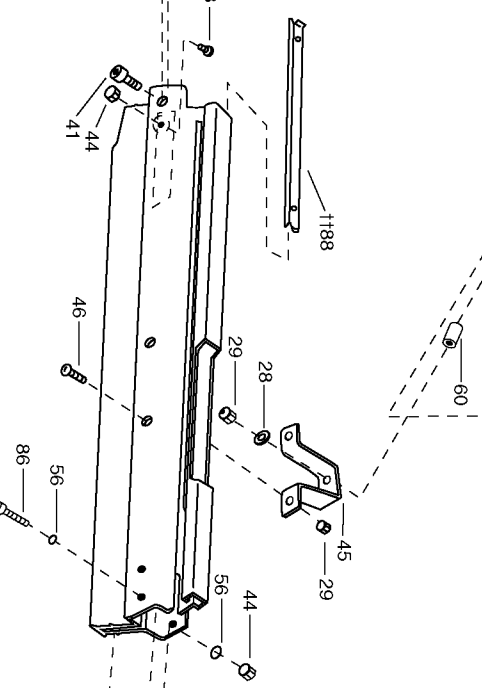

N100S

PNEUMATIC STICK NAILERS

CLAVADORA NEUMÁTICA ALIMENTADA POR BARRA

CLOUEUR PNEUMATIQUE EN BANDES

* Assemble screw with Loctite #242 available as part #851385 Loctite 242 packet.
Loctite #271 available as part #851325 Loctite 271 packet.

†† Nail guide liner must be cemented in place with any two part epoxy with filler.

(includes #43)

Parts List for N100S Type 0

Item Number	Part Number	Description	Qty Required
1	N100140A	CYLINDER CAP	1
2	MSC6100-25	SCREW-SHCS-M6X1.00X2	4
4	MSS6100-6P	SCREW-CUPSSS-M6X1.00	1
5	N100131	SEAL- CYLINDER CAP	1
6	N86132	PISTON STOP	1
7	854017-S	SPRING-COMPRESSION	1
8	MRG051531	O-RING-2.028X.122	1
10	105578	HEAD VALVE (SERVICE	1
11	851538	O-RING-2.675X.116	2
13	000000-00	No Longer Available	1
14	851539	O-RING-2.039X.253	1
15	N86125	HEAD VALVE SEAL	1
16	N90111	CYLINDER SLEEVE	1
17	N100317	LOWER SLEEVE	1
18	RG273710	O-RING-2.737X.103	1
19	N100128	SEAL- CHECK	1
20	113220	LABEL-BOSTITCH	1
21	159912	LABEL-WARNING-COIL N	1
22	102549	PIN-SPECIAL SPIROL M	1
23	N100130	BUMPER- INNER	1
24	N100129	BUMPER- OUTER	1
26	MRG070515	O-RING-2.795X.059	1
27	N90110	FRAME	1
28	MPW6.2	WASHER.SPECIAL	3
29	MHE6100-100	NUT-ESN M6X1	2
30	000000-00	No Longer Available	1
31	850235	O-RING-1.487X.103	1