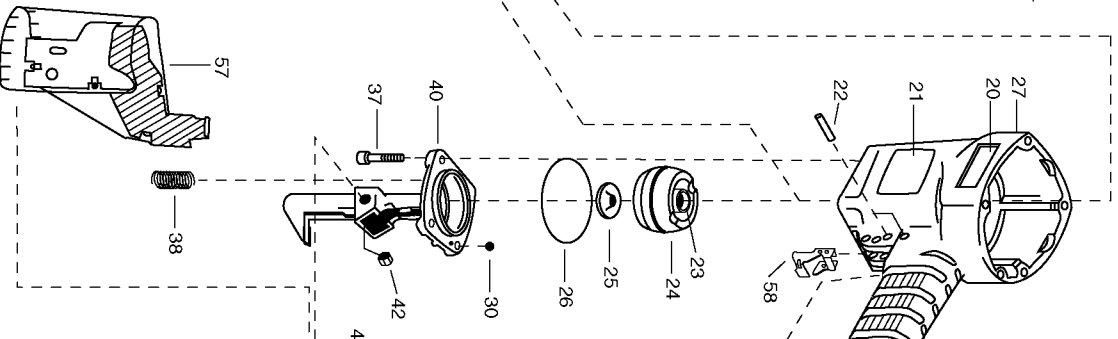

N100S

PNEUMATIC STICK NAILERS

CLAVADORA NEUMÁTICA ALIMENTADA POR BARRA

CLOUEUR PNEUMATIQUE EN BANDES

* Assemble screw with Loctite #242 available as part #851385 Loctite 242 packet.
Loctite #271 available as part #851325 Loctite 271 packet.

†† Nail guide liner must be cemented in place with any two part epoxy with filler.

(includes #43)

Parts List for N100S Type 0

Item Number	Part Number	Description	Qty Required
1	N100140A	CYLINDER CAP	1
2	MSC6100-25	SCREW-SHCS-M6X1.00X2	4
4	MSS6100-6P	SCREW-CUPSSS-M6X1.00	1
5	N100131	SEAL- CYLINDER CAP	1
6	N86132	PISTON STOP	1
7	854017-S	SPRING-COMPRESSION	1
8	MRG051531	O-RING-2.028X.122	1
10	105578	HEAD VALVE (SERVICE	1
11	851538	O-RING-2.675X.116	2
13	000000-00	No Longer Available	1
14	851539	O-RING-2.039X.253	1
15	N86125	HEAD VALVE SEAL	1
16	N90111	CYLINDER SLEEVE	1
17	N100317	LOWER SLEEVE	1
18	RG273710	O-RING-2.737X.103	1
19	N100128	SEAL- CHECK	1
20	113220	LABEL-BOSTITCH	1
21	159912	LABEL-WARNING-COIL N	1
22	102549	PIN-SPECIAL SPIROL M	1
23	N100130	BUMPER- INNER	1
24	N100129	BUMPER- OUTER	1
26	MRG070515	O-RING-2.795X.059	1
27	N90110	FRAME	1
28	MPW6.2	WASHER.SPECIAL	3
29	MHE6100-100	NUT-ESN M6X1	2
30	000000-00	No Longer Available	1
31	850235	O-RING-1.487X.103	1

Parts List for N100S Type 0

Item Number	Part Number	Description	Qty Required
60	N70143	BUSHING-RUBBER	1
61	TVA6	KIT-TRIGGER VALVE	1
72	CNTK2	KIT-CONTACT TRIP CON	1
74	100387	SPRING-COMPRESSION	1
75	SEQ6	KIT-SEQUENTIAL	1
85	N80336	BUSHING-LATCH SPRING	1
86	MSC4070-45	SCREW	1
87	N100320	SPACER- DRIVER	1
88	N16177	LINER- NAIL GUIDE	1
90	851756	HANGER	1
98	N100134A	COVER-EXHAUST	1
99	N100136	MUFFLER- EXHAUST	1
100	N100138	SPACER- MUFFLER	1
101	MSC8125-28	SCREW-SHCS M8X28	1
102	N100137	RING- BUMPER	1
800	100653	LUBE (2CC)	1
800	100679	LUBE (1LB.CAN)	1
811	851325	LOCTITE	1
811	851385	LOCTITE	1