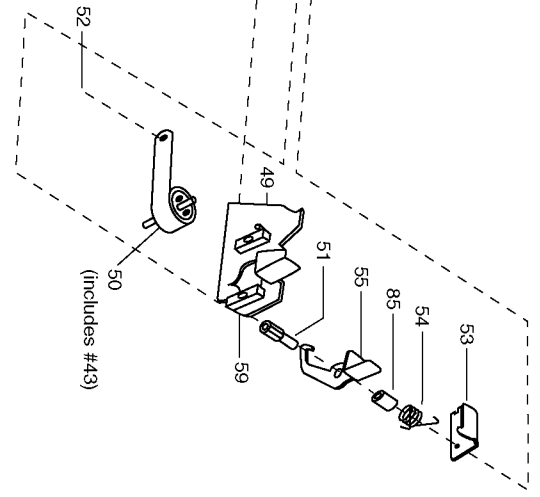

N100S

PNEUMATIC STICK NAILERS

CLAVADORA NEUMÁTICA ALIMENTADA POR BARRA

CLOUEUR PNEUMATIQUE EN BANDES

* Assemble screw with Loctite #242 available as part #851385 Loctite 242 packet.
Loctite #271 available as part #851325 Loctite 271 packet.

†† Nail guide liner must be cemented in place with any two part epoxy with filler.

(includes #43)

Parts List for N100S Type 0

Item Number	Part Number	Description	Qty Required
1	N100140A	CYLINDER CAP	1
2	MSC6100-25	SCREW-SHCS-M6X1.00X2	4
4	MSS6100-6P	SCREW-CUPSSS-M6X1.00	1
5	N100131	SEAL- CYLINDER CAP	1
6	N86132	PISTON STOP	1
7	854017-S	SPRING-COMPRESSION	1
8	MRG051531	O-RING-2.028X.122	1
10	105578	HEAD VALVE (SERVICE	1
11	851538	O-RING-2.675X.116	2
13	000000-00	No Longer Available	1
14	851539	O-RING-2.039X.253	1
15	N86125	HEAD VALVE SEAL	1
16	N90111	CYLINDER SLEEVE	1
17	N100317	LOWER SLEEVE	1
18	RG273710	O-RING-2.737X.103	1
19	N100128	SEAL- CHECK	1
20	113220	LABEL-BOSTITCH	1
21	159912	LABEL-WARNING-COIL N	1
22	102549	PIN-SPECIAL SPIROL M	1
23	N100130	BUMPER- INNER	1
24	N100129	BUMPER- OUTER	1
26	MRG070515	O-RING-2.795X.059	1
27	N90110	FRAME	1
28	MPW6.2	WASHER.SPECIAL	3
29	MHE6100-100	NUT-ESN M6X1	2
30	000000-00	No Longer Available	1
31	850235	O-RING-1.487X.103	1