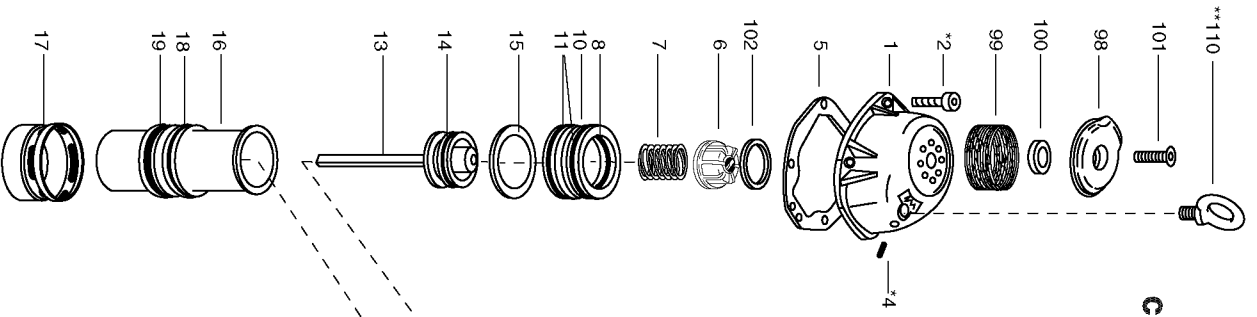

N100S

PNEUMATIC STICK NAILERS

CLAVADORA NEUMÁTICA ALIMENTADA POR BARRA

CLOUEUR PNEUMATIQUE EN BANDES

* Assemble screw with Loctite #242 available as part #851385 Loctite 242 packet.
Loctite #271 available as part #851325 Loctite 271 packet.

†† Nail guide liner must be cemented in place with any two part epoxy with filler.