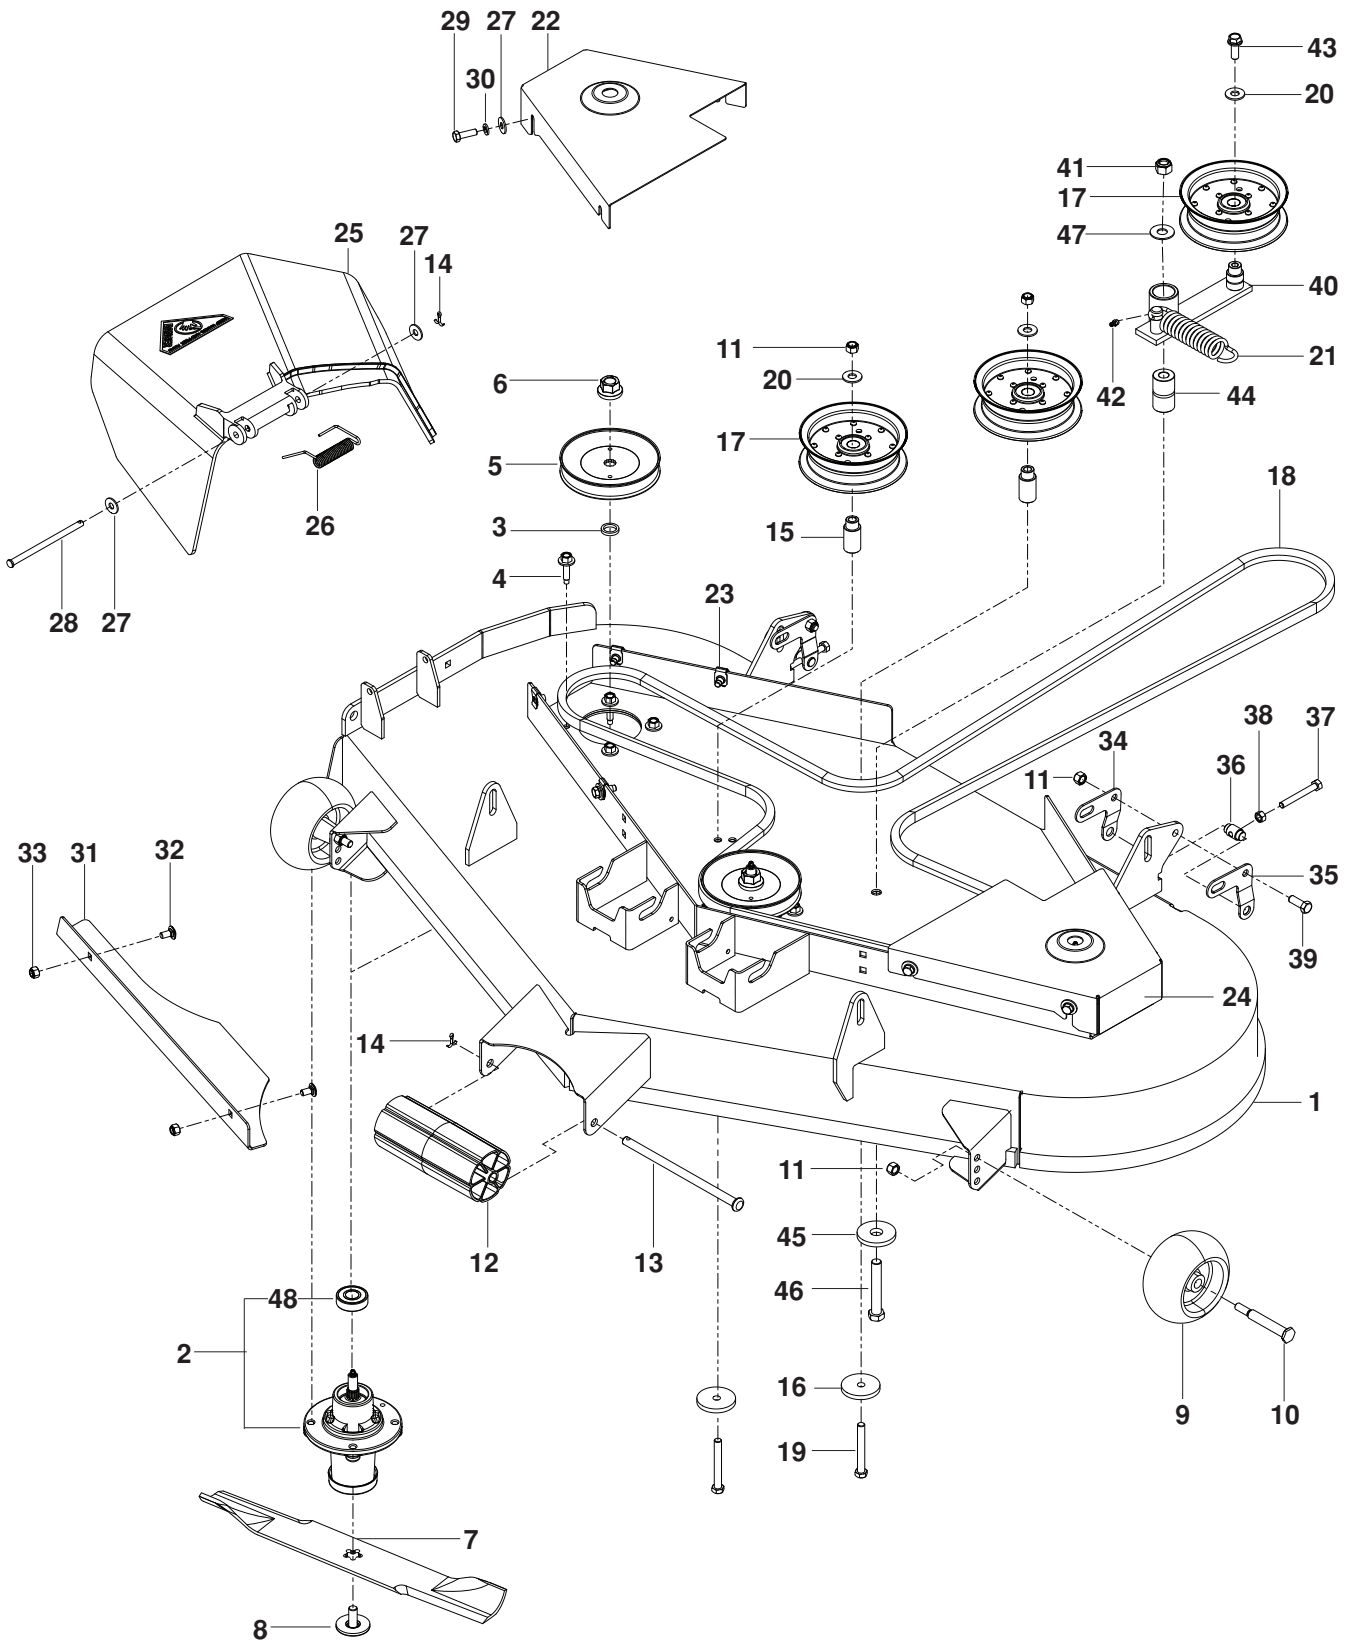

MOWING DECK / CUTTING DECK

MZD52 / 965999781