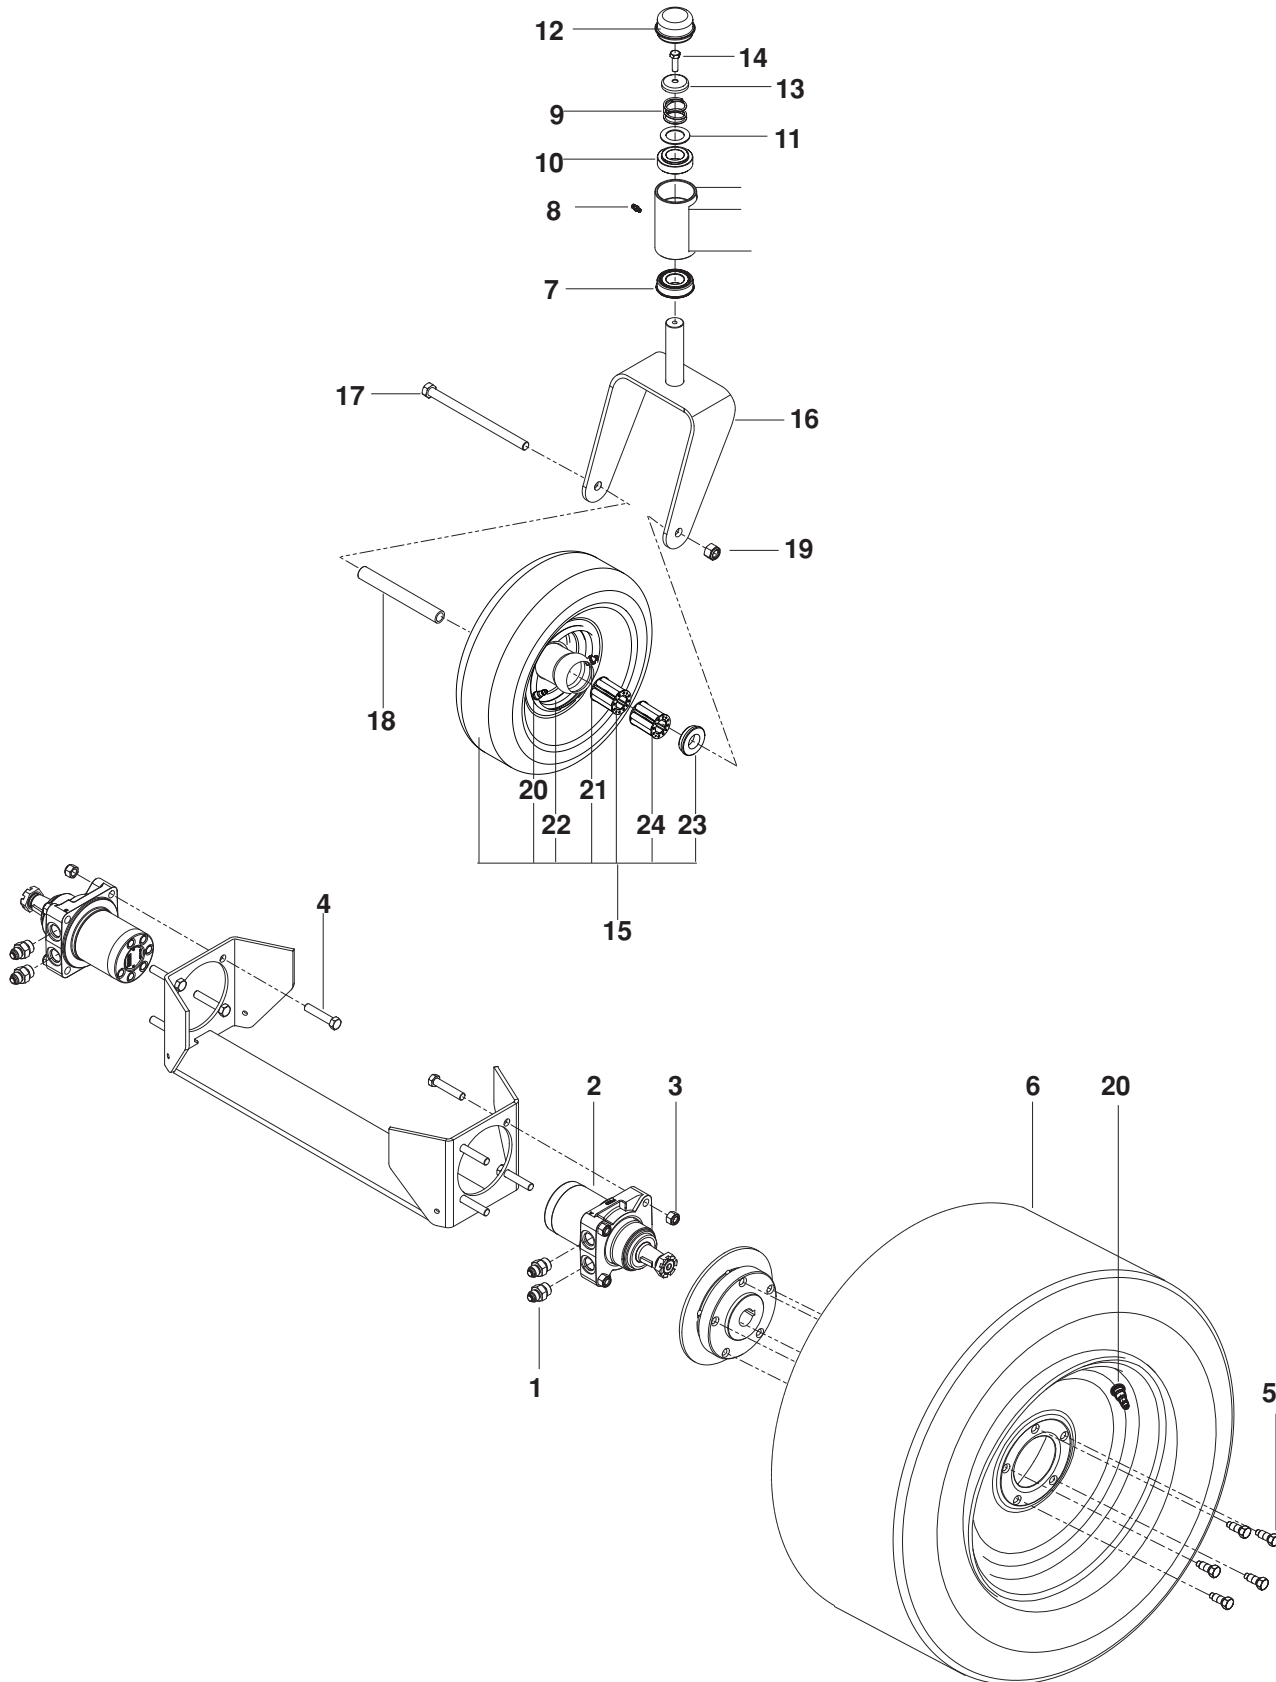

WHEELS AND TIRES

Prior to Serial #095106013